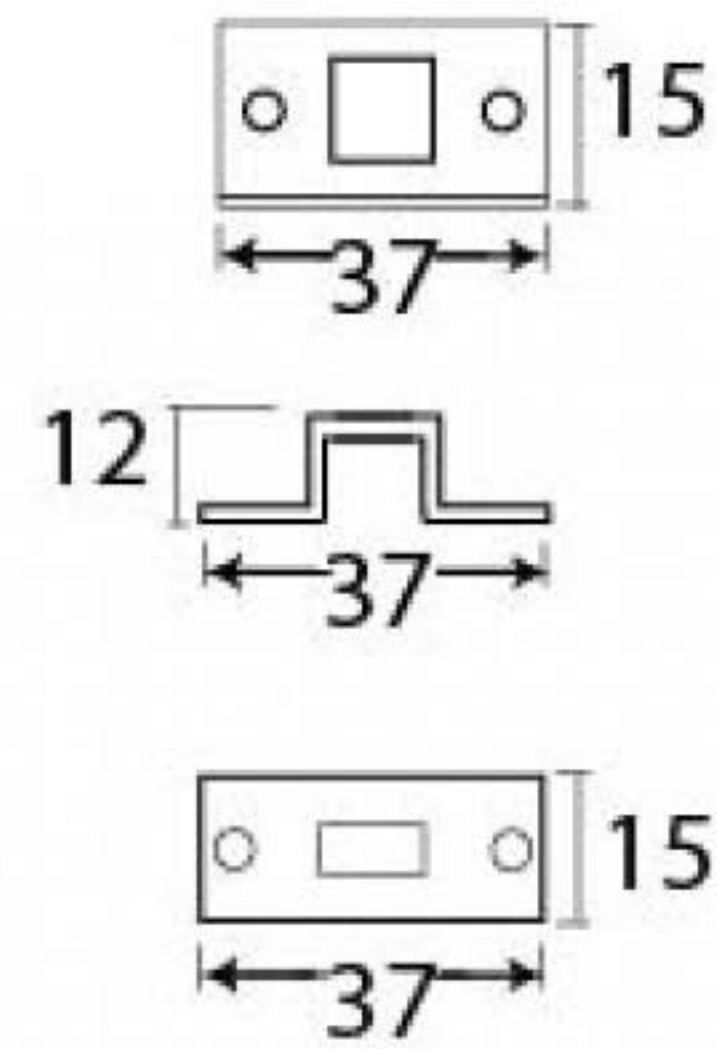

PRODUCT CODE 92007

3/4" (19mm)
x6
gauge 6 (3.5mm)

HANDFORGED
TRADITIONAL
IRONMONGERY

Due to the hand crafted nature of our products all measurements are approximate and should be used as a guide only