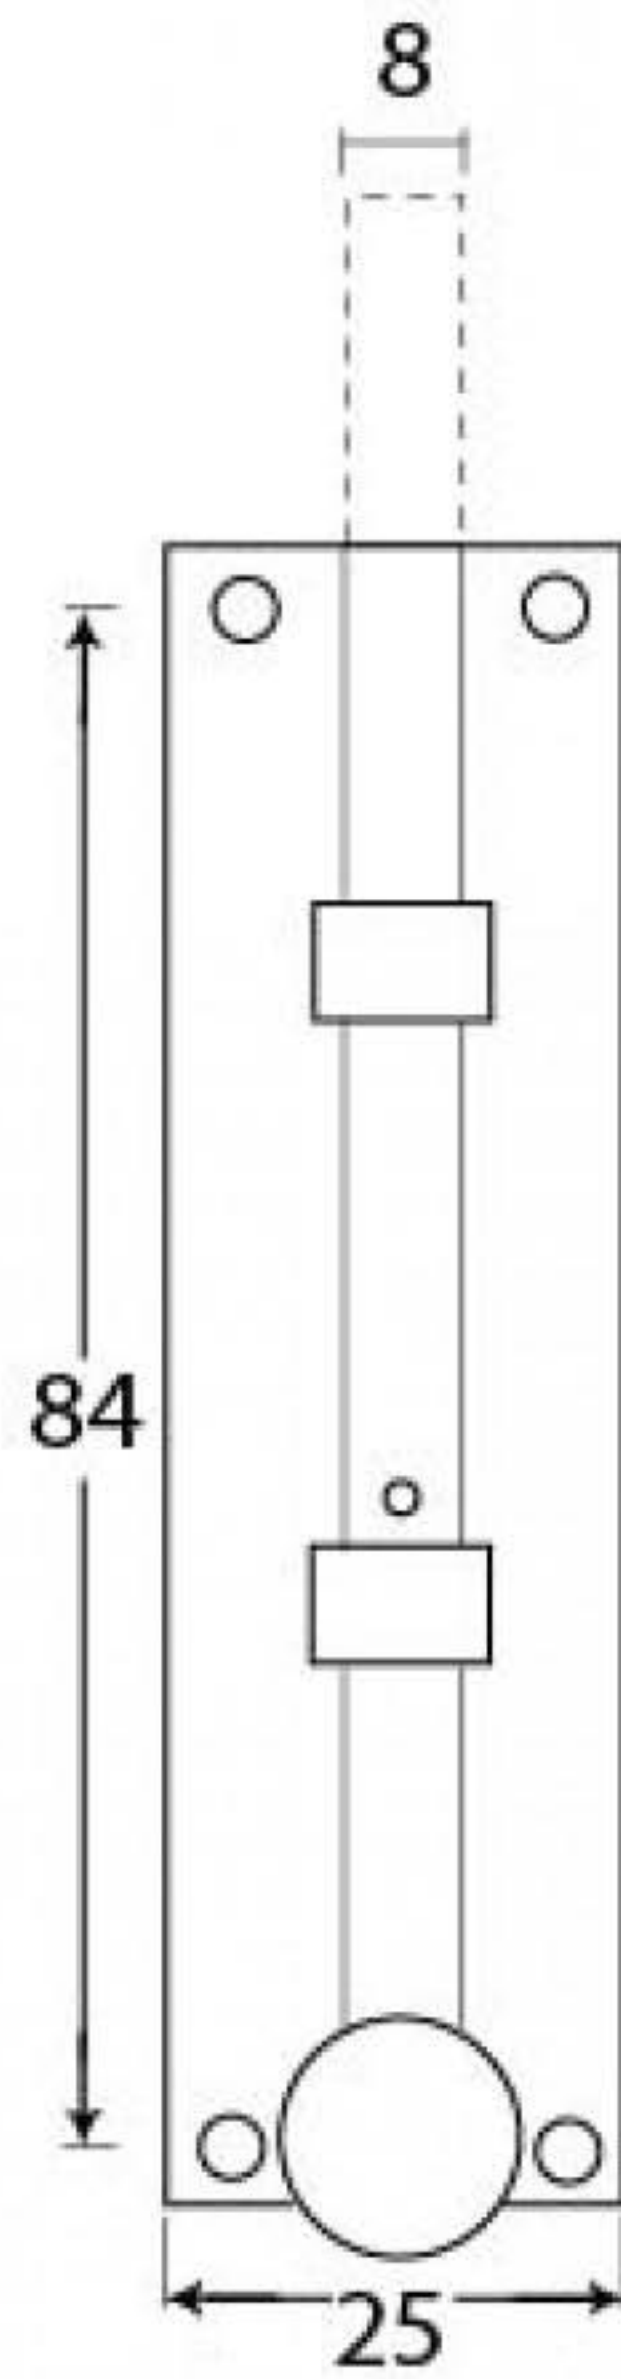

PRODUCT CODE 92007

3/4" (19mm)
x6
gauge 6 (3.5mm)

HANDFORGED
TRADITIONAL
IRONMONGERY

Due to the hand crafted nature of our products all measurements are approximate and should be used as a guide only