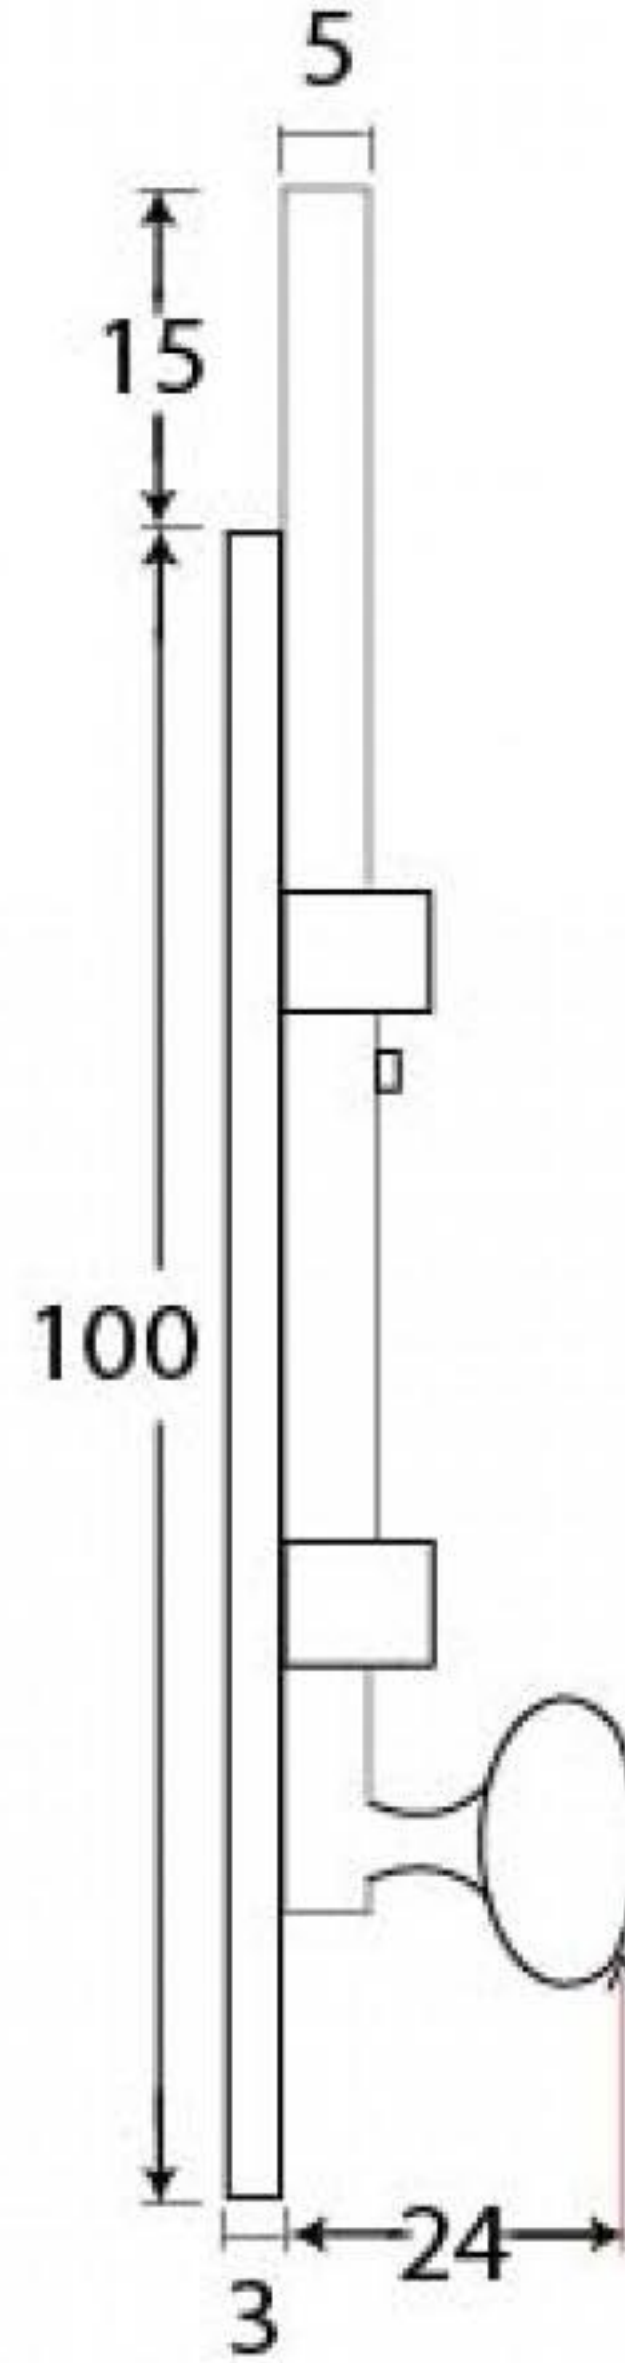

PRODUCT CODE 92007

3/4" (19mm)
x6
gauge 6 (3.5mm)

HANDFORGED
TRADITIONAL
IRONMONGERY

Due to the hand crafted nature of our products all measurements are approximate and should be used as a guide only