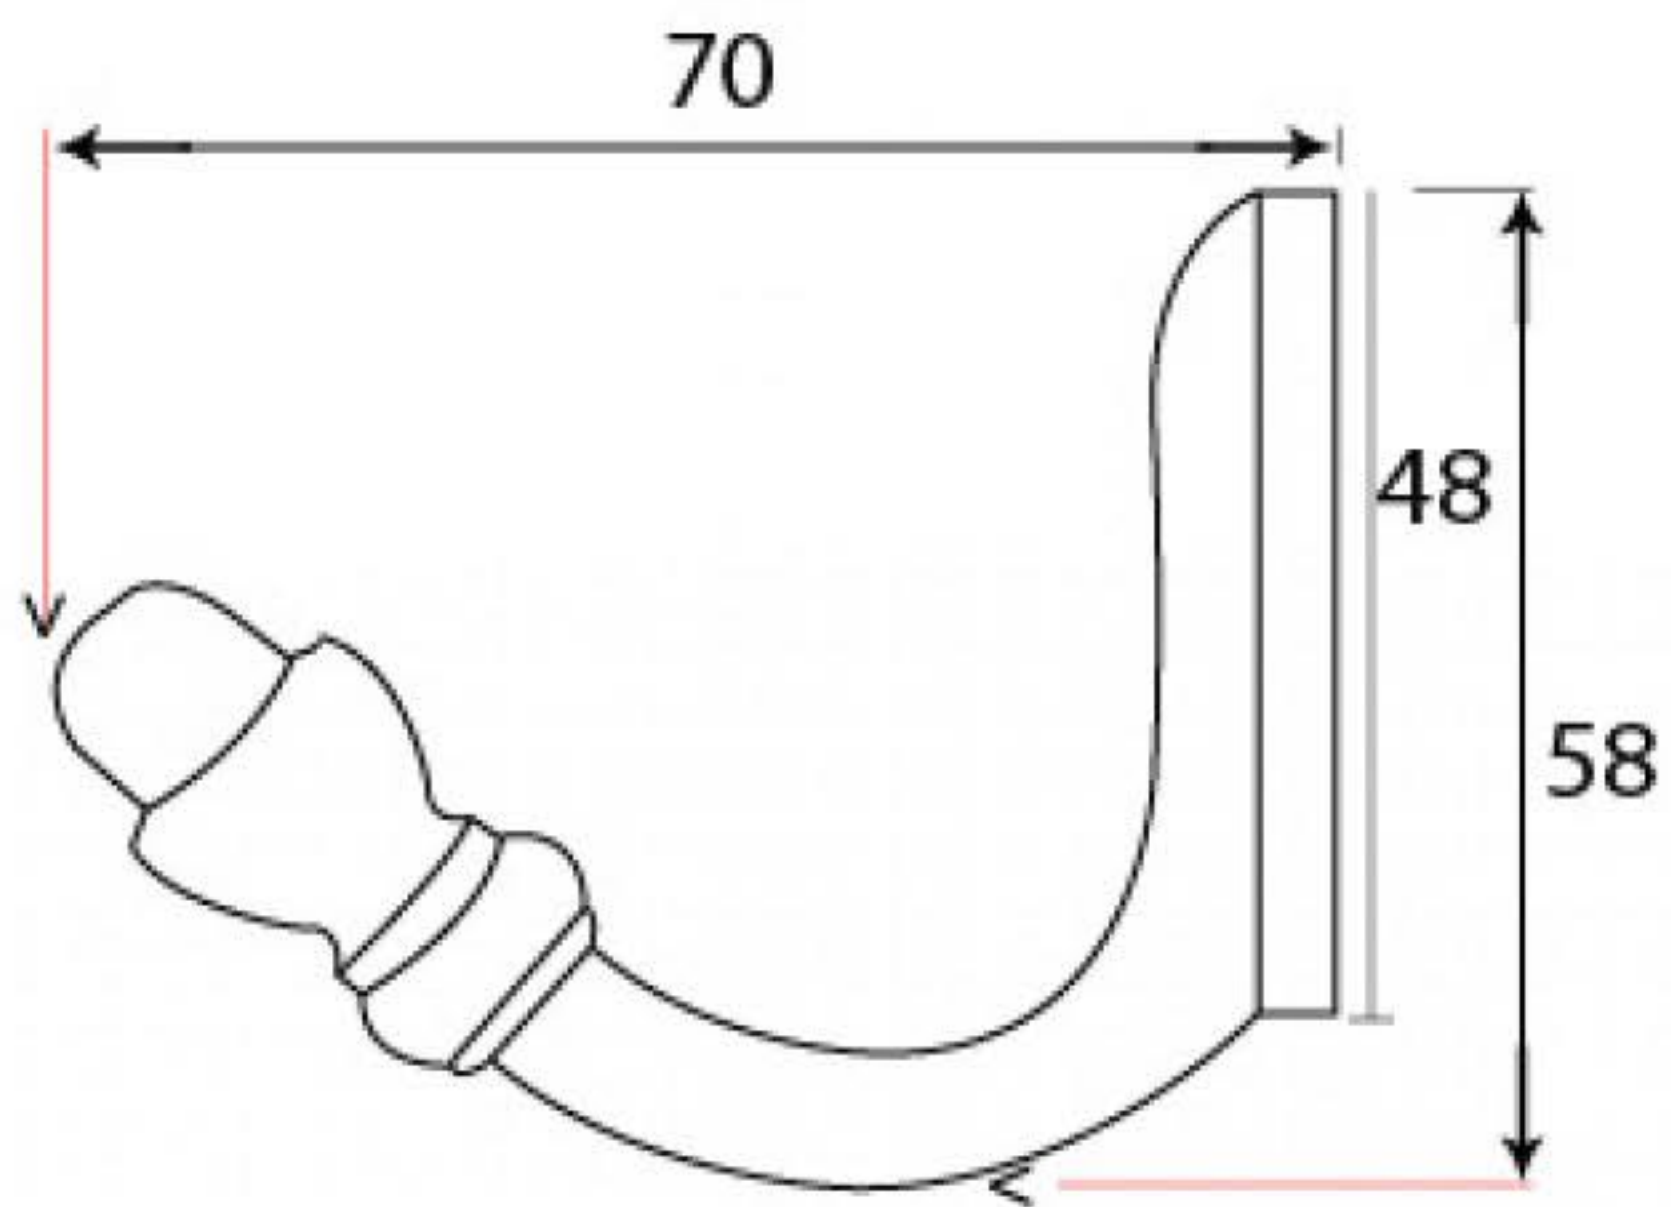

PRODUCT CODE 92009

3/4" (19mm)  
gauge 6 (3.5mm)

HANDFORGED  
TRADITIONAL  
IRONMONGERY

Due to the hand crafted nature of our products all measurements are approximate and should be used as a guide only