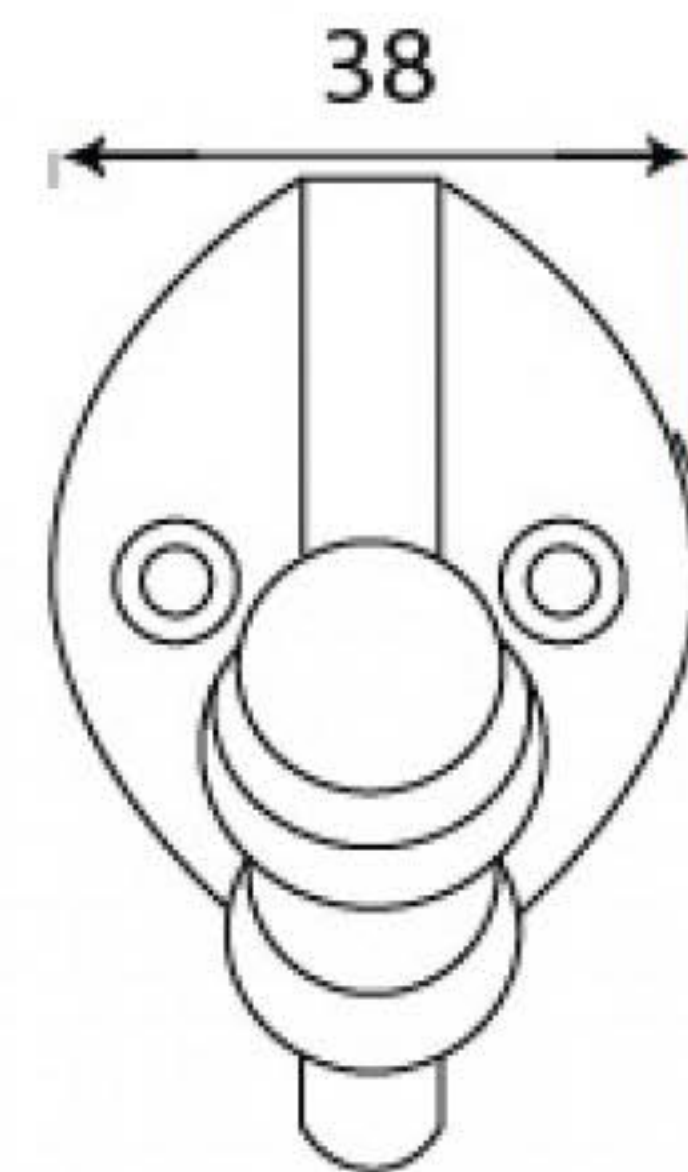

PRODUCT CODE 92009

3/4" (19mm)  
gauge 6 (3.5mm)

HANDFORGED  
TRADITIONAL  
IRONMONGERY

Due to the hand crafted nature of our products all measurements are approximate and should be used as a guide only