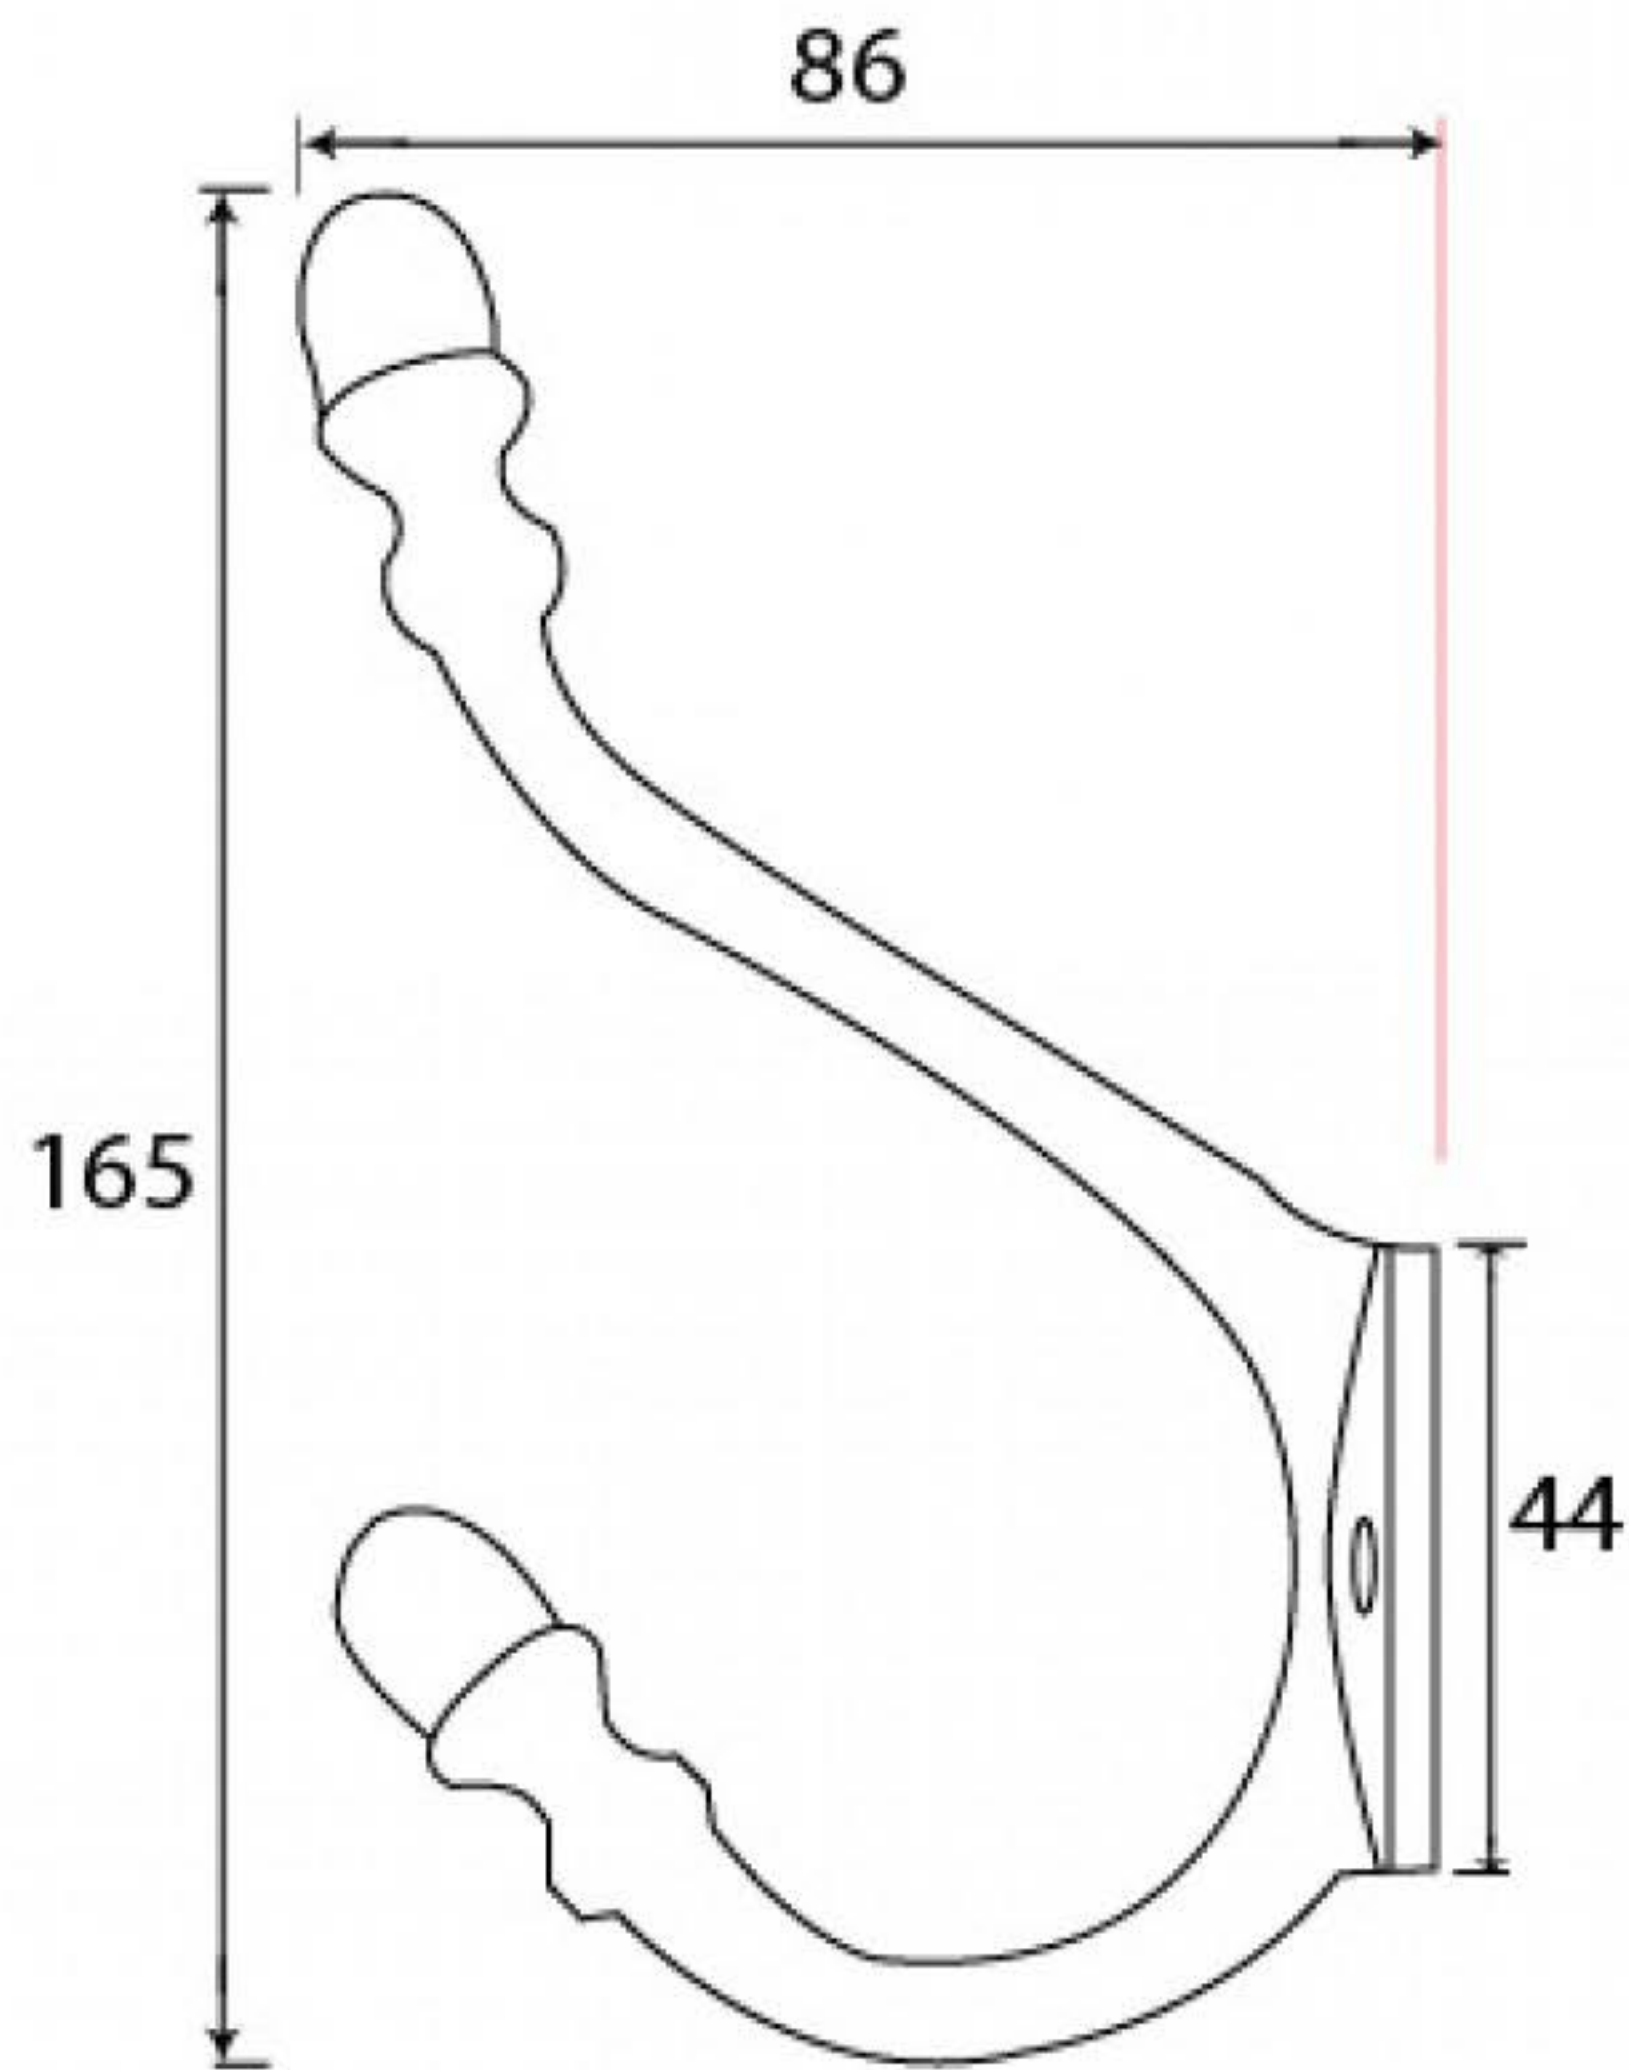

PRODUCT CODE 92030

3/4" (19mm)
x2
gauge 8 (4mm)

HANDFORGED
TRADITIONAL
IRONMONGERY

Due to the hand crafted nature of our products all measurements are approximate and should be used as a guide only