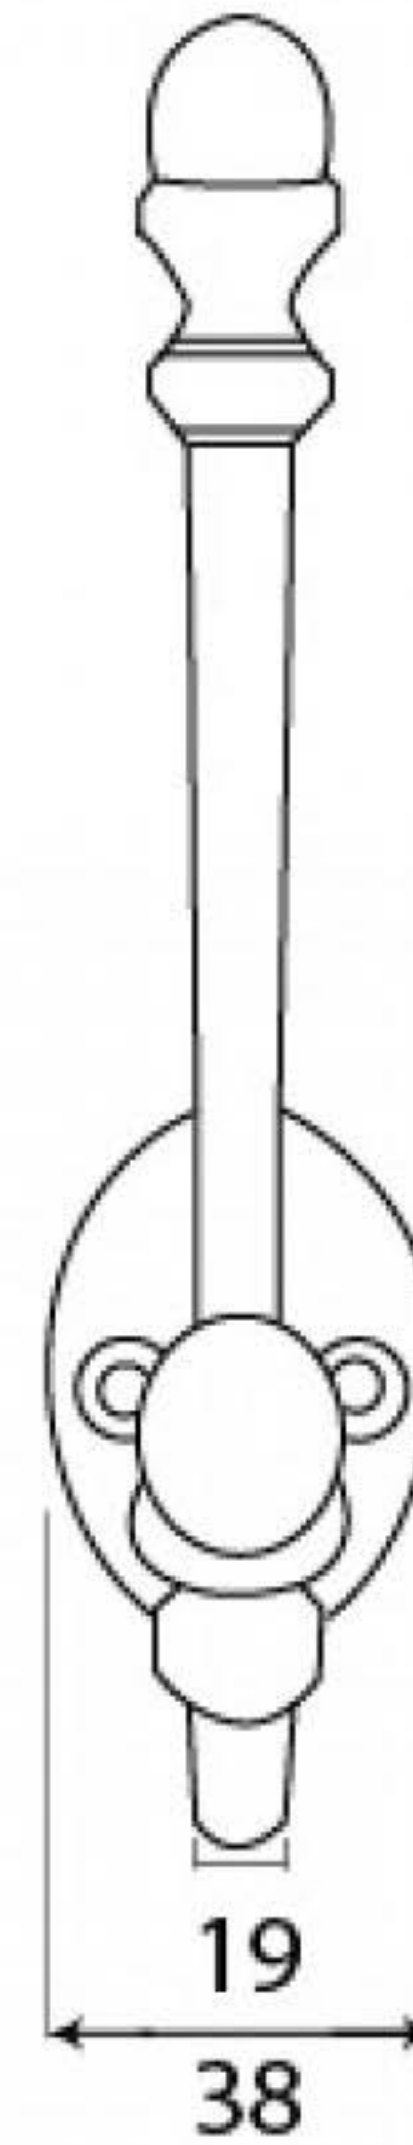

PRODUCT CODE 92030

3/4" (19mm)
x2
gauge 8 (4mm)

HANDFORGED
TRADITIONAL
IRONMONGERY

Due to the hand crafted nature of our products all measurements are approximate and should be used as a guide only