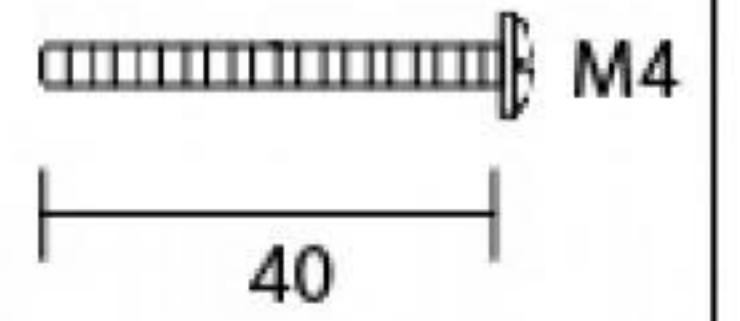

PRODUCT CODE 92036

HANDFORGED
TRADITIONAL
IRONMONGERY

Due to the hand crafted nature of our products all measurements are approximate and should be used as a guide only