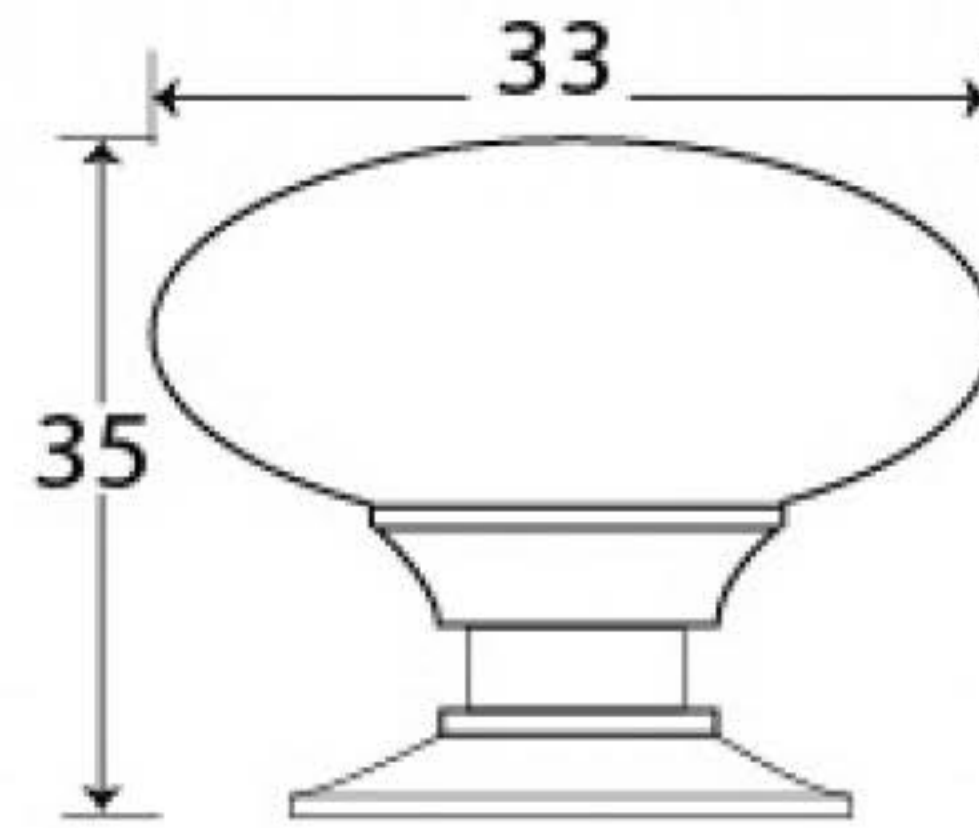

PRODUCT CODE 92036

HANDFORGED
TRADITIONAL
IRONMONGERY

Due to the hand crafted nature of our products all measurements are approximate and should be used as a guide only