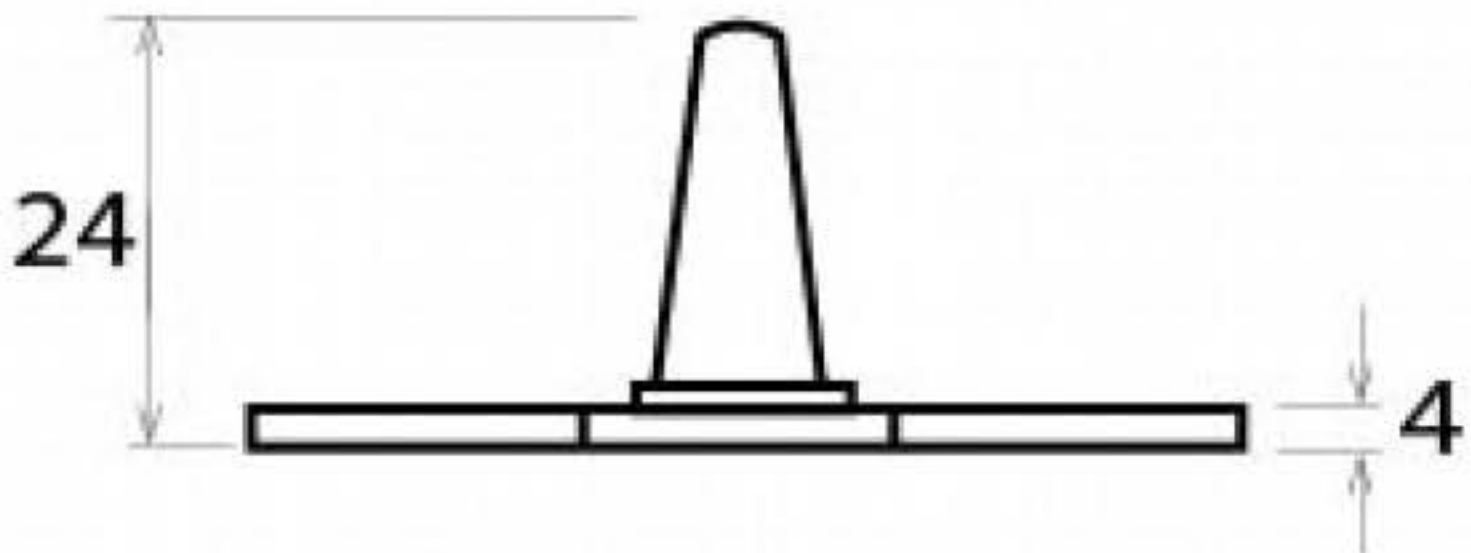

PRODUCT CODE 92037

3/4" (19mm)
x2
gauge 8 (4mm)

HANDFORGED
TRADITIONAL
IRONMONGERY

Due to the hand crafted nature of our products all measurements are approximate and should be used as a guide only