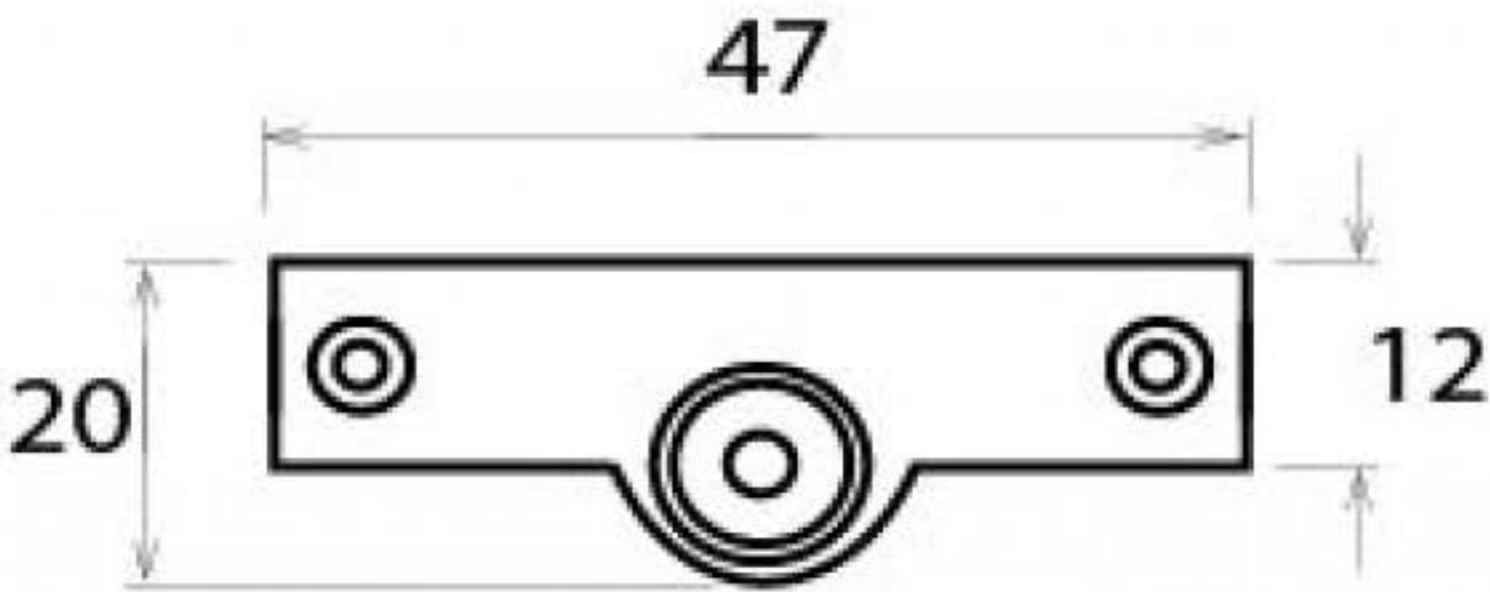

PRODUCT CODE 92037

3/4" (19mm)
x2
gauge 8 (4mm)

HANDFORGED
TRADITIONAL
IRONMONGERY

Due to the hand crafted nature of our products all measurements are approximate and should be used as a guide only