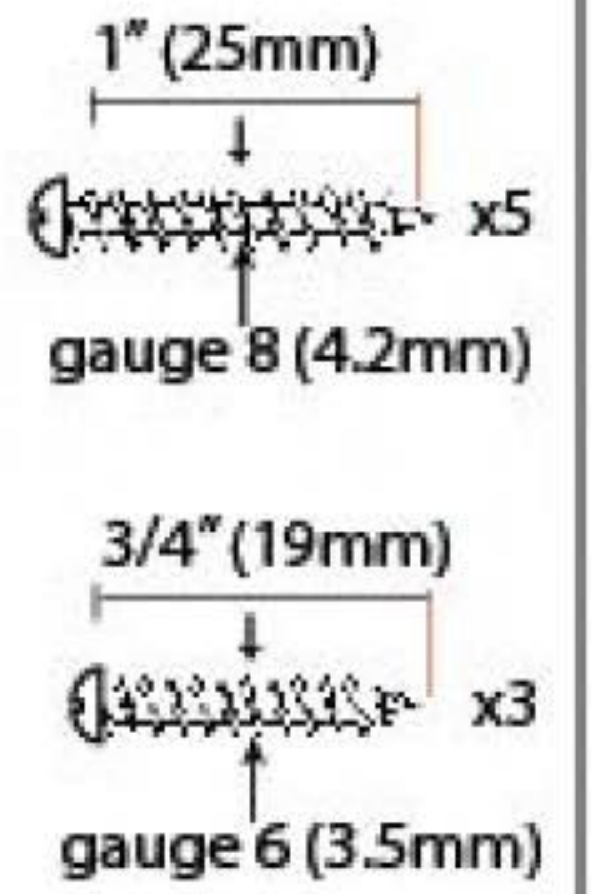

PRODUCT CODE 92046

HANDFORGED
TRADITIONAL
IRONMONGERY

Due to the hand crafted nature of our products all measurements are approximate and should be used as a guide only