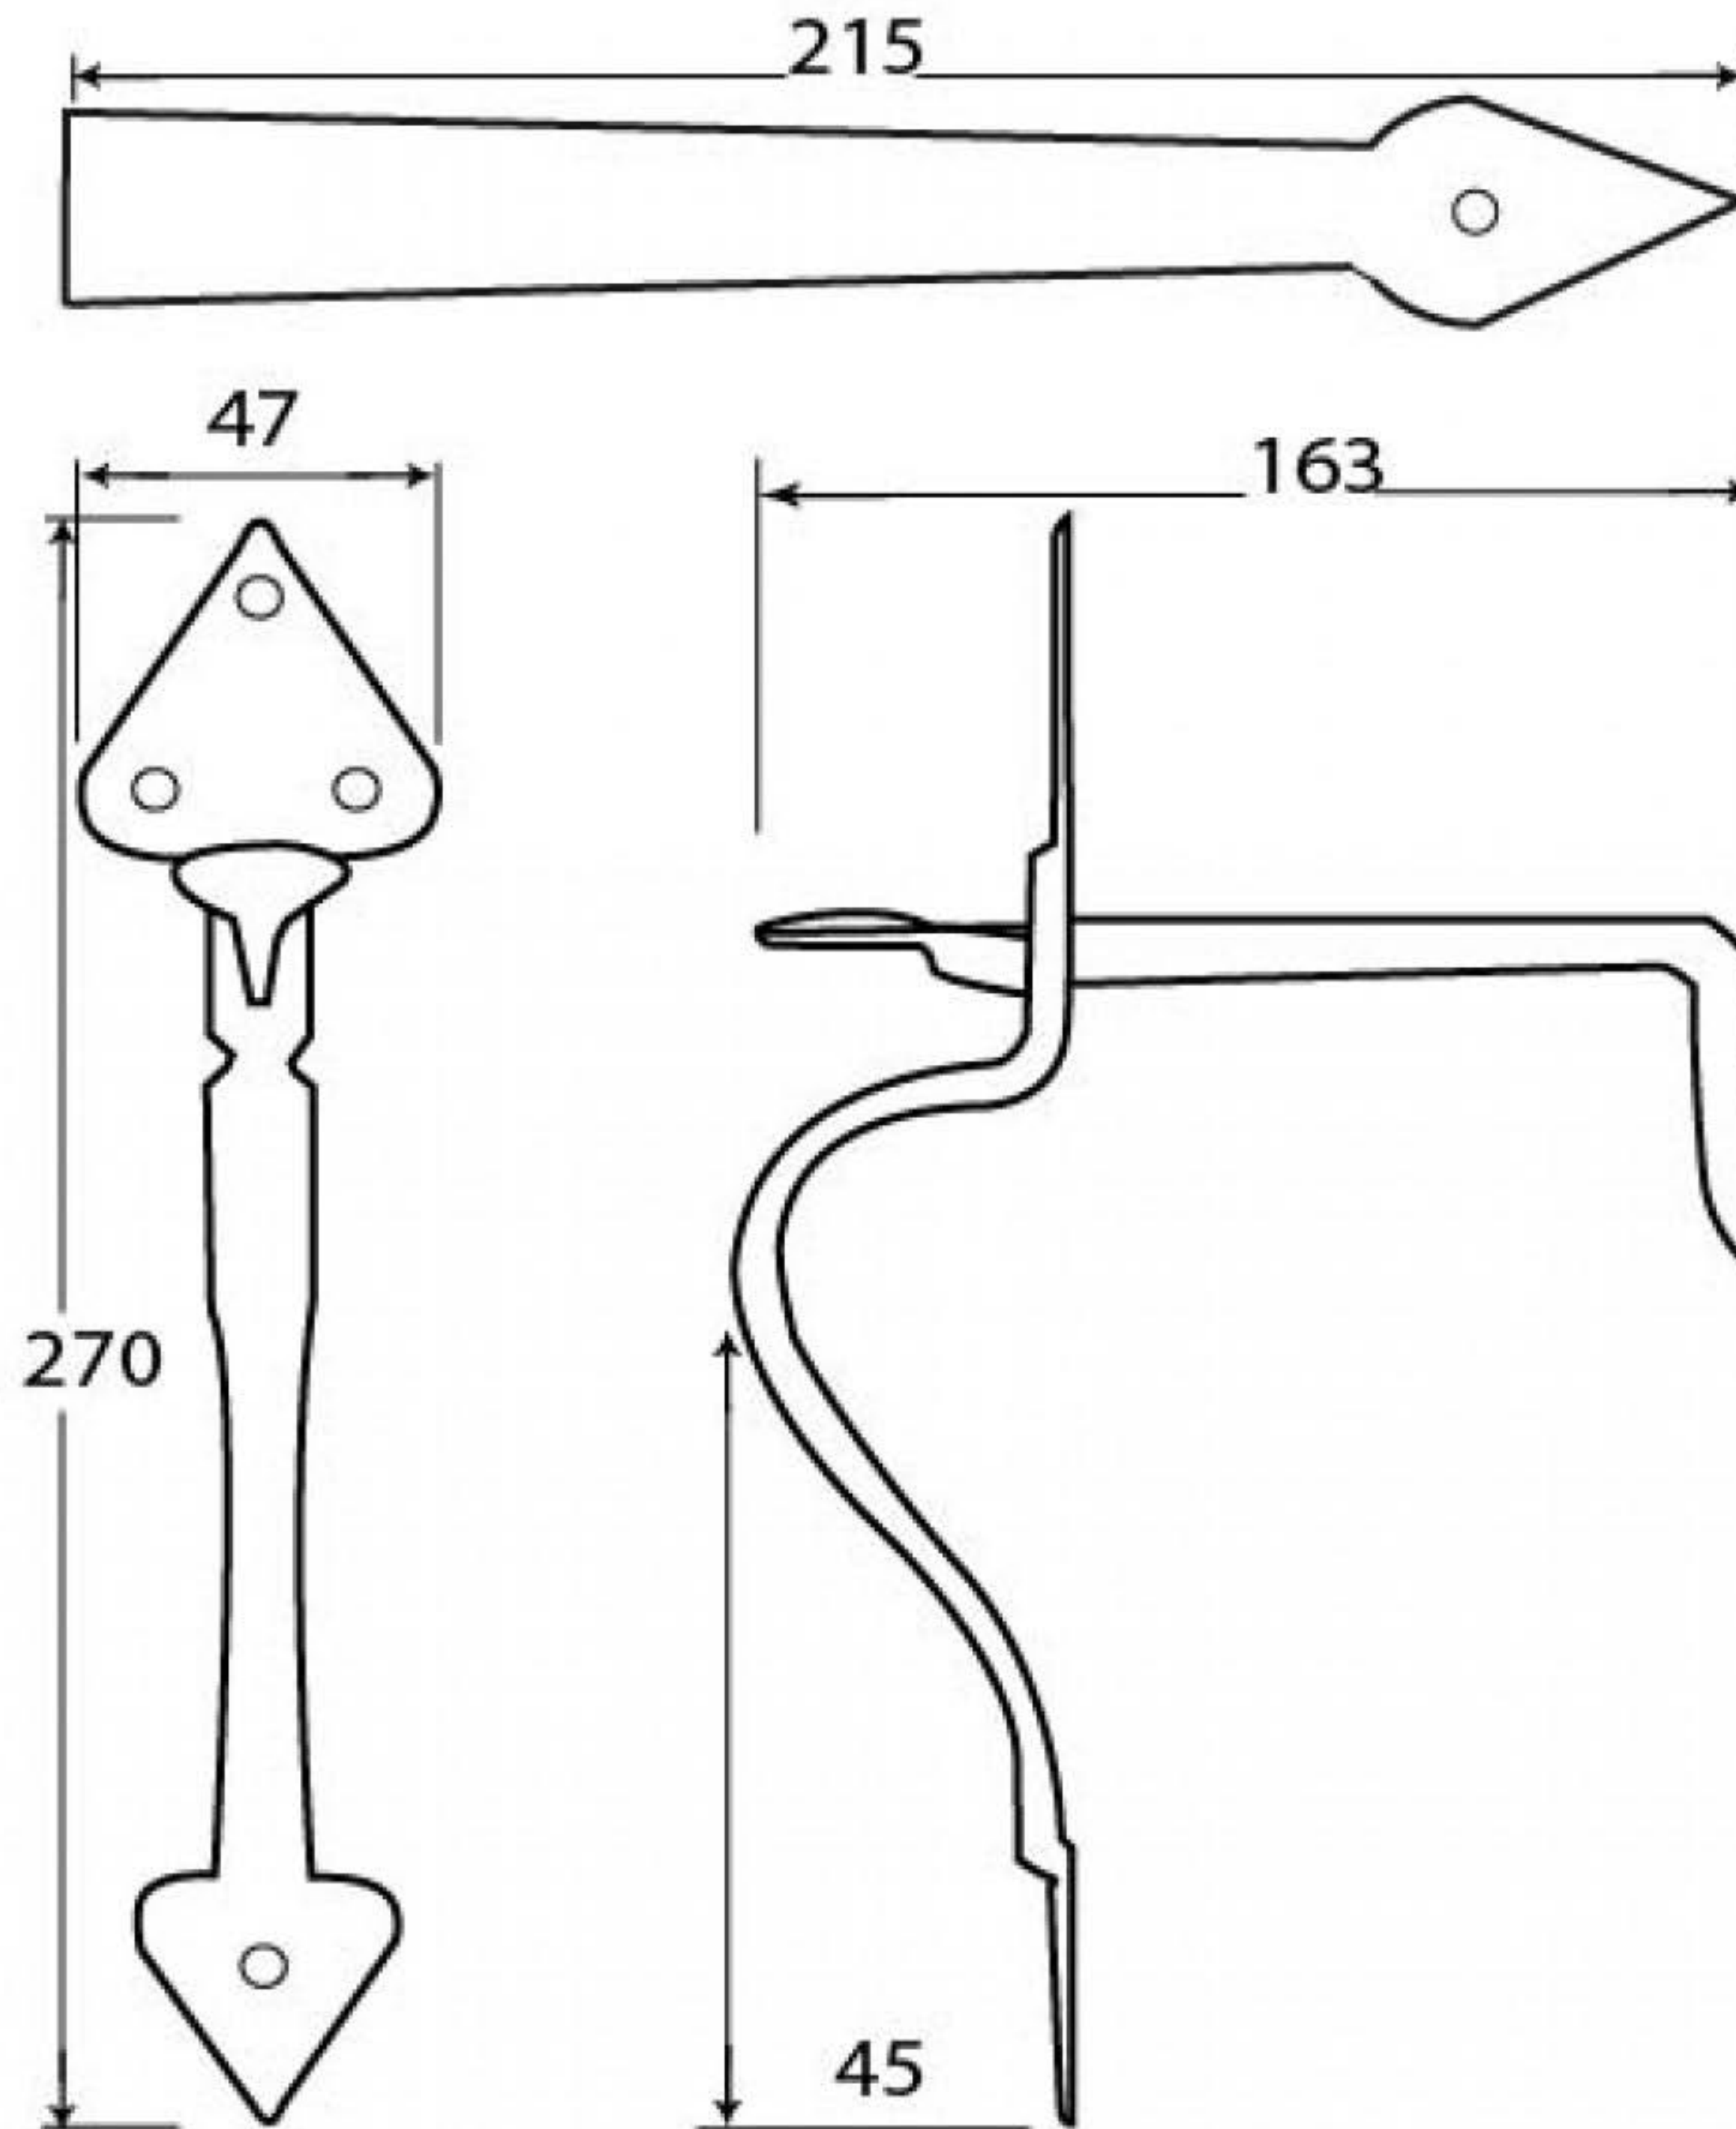

PRODUCT CODE 92046

HANDFORGED
TRADITIONAL
IRONMONGERY

Due to the hand crafted nature of our products all measurements are approximate and should be used as a guide only