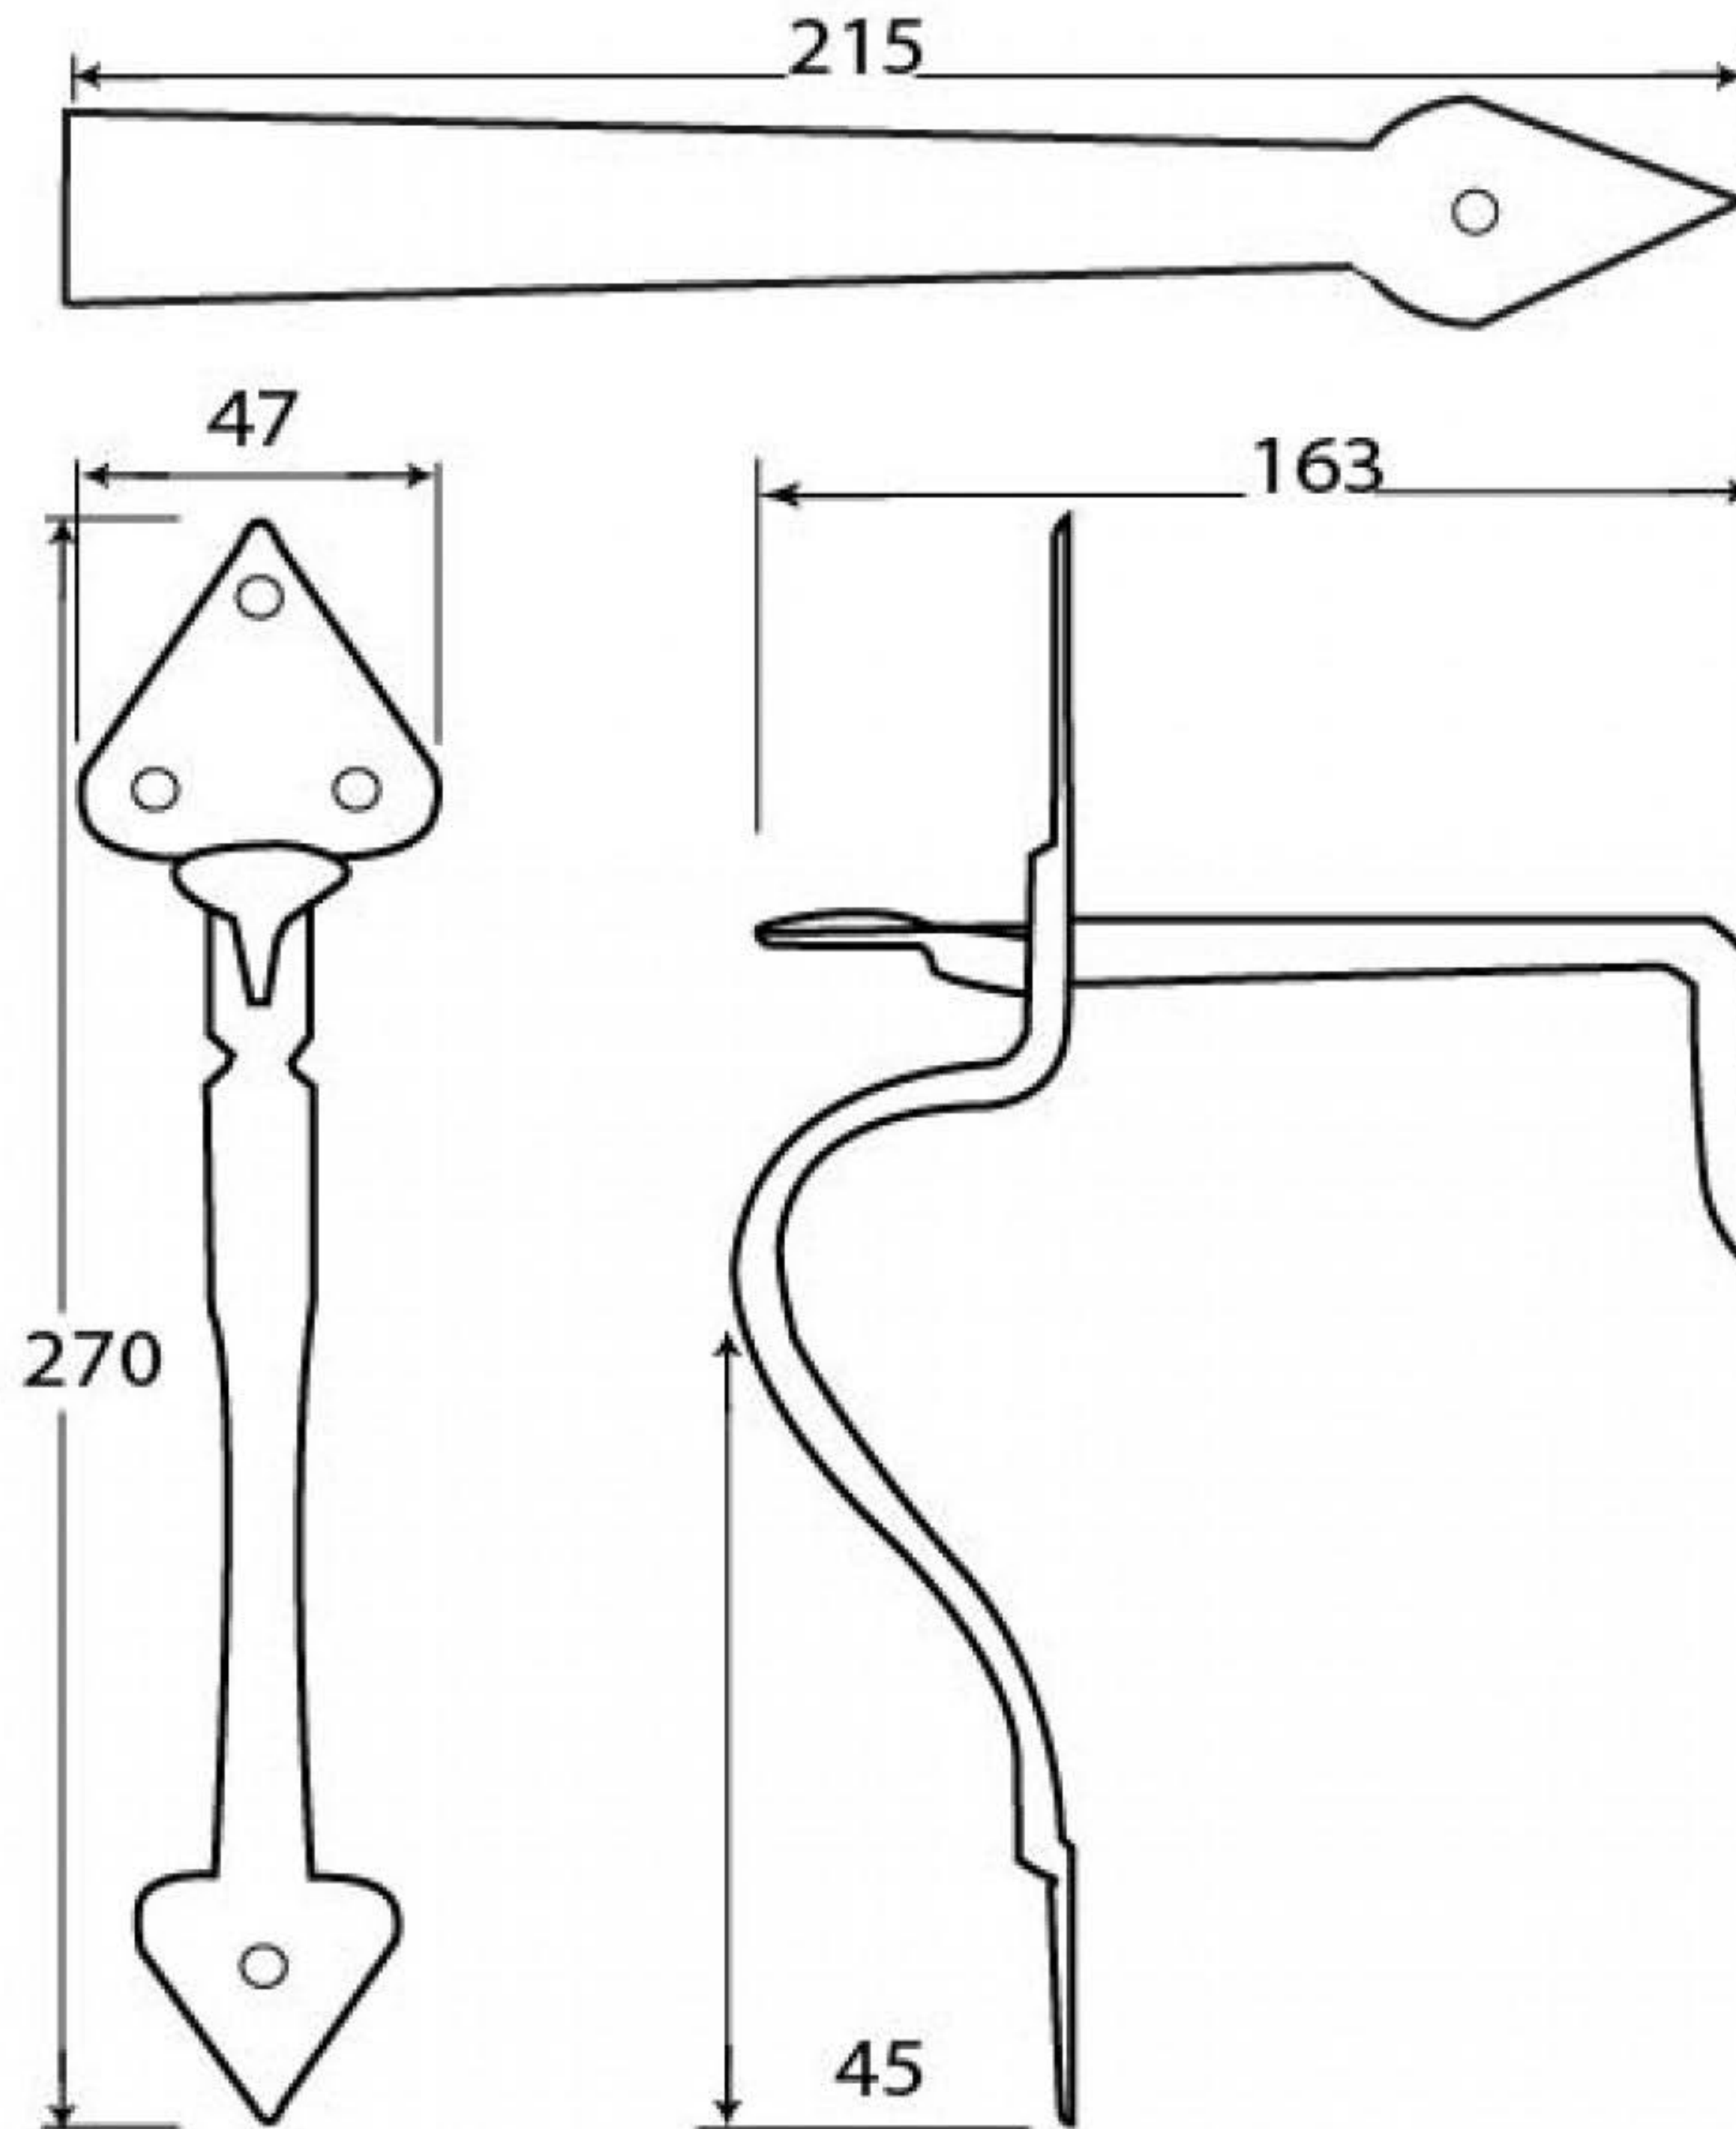

PRODUCT CODE 92047

1" (25mm)
↓
x5
gauge 8 (4.2mm)

3/4" (19mm)
↓
x3
gauge 6 (3.5mm)

HANDFORGED
TRADITIONAL
IRONMONGERY

Due to the hand crafted nature of our products all measurements are approximate and should be used as a guide only