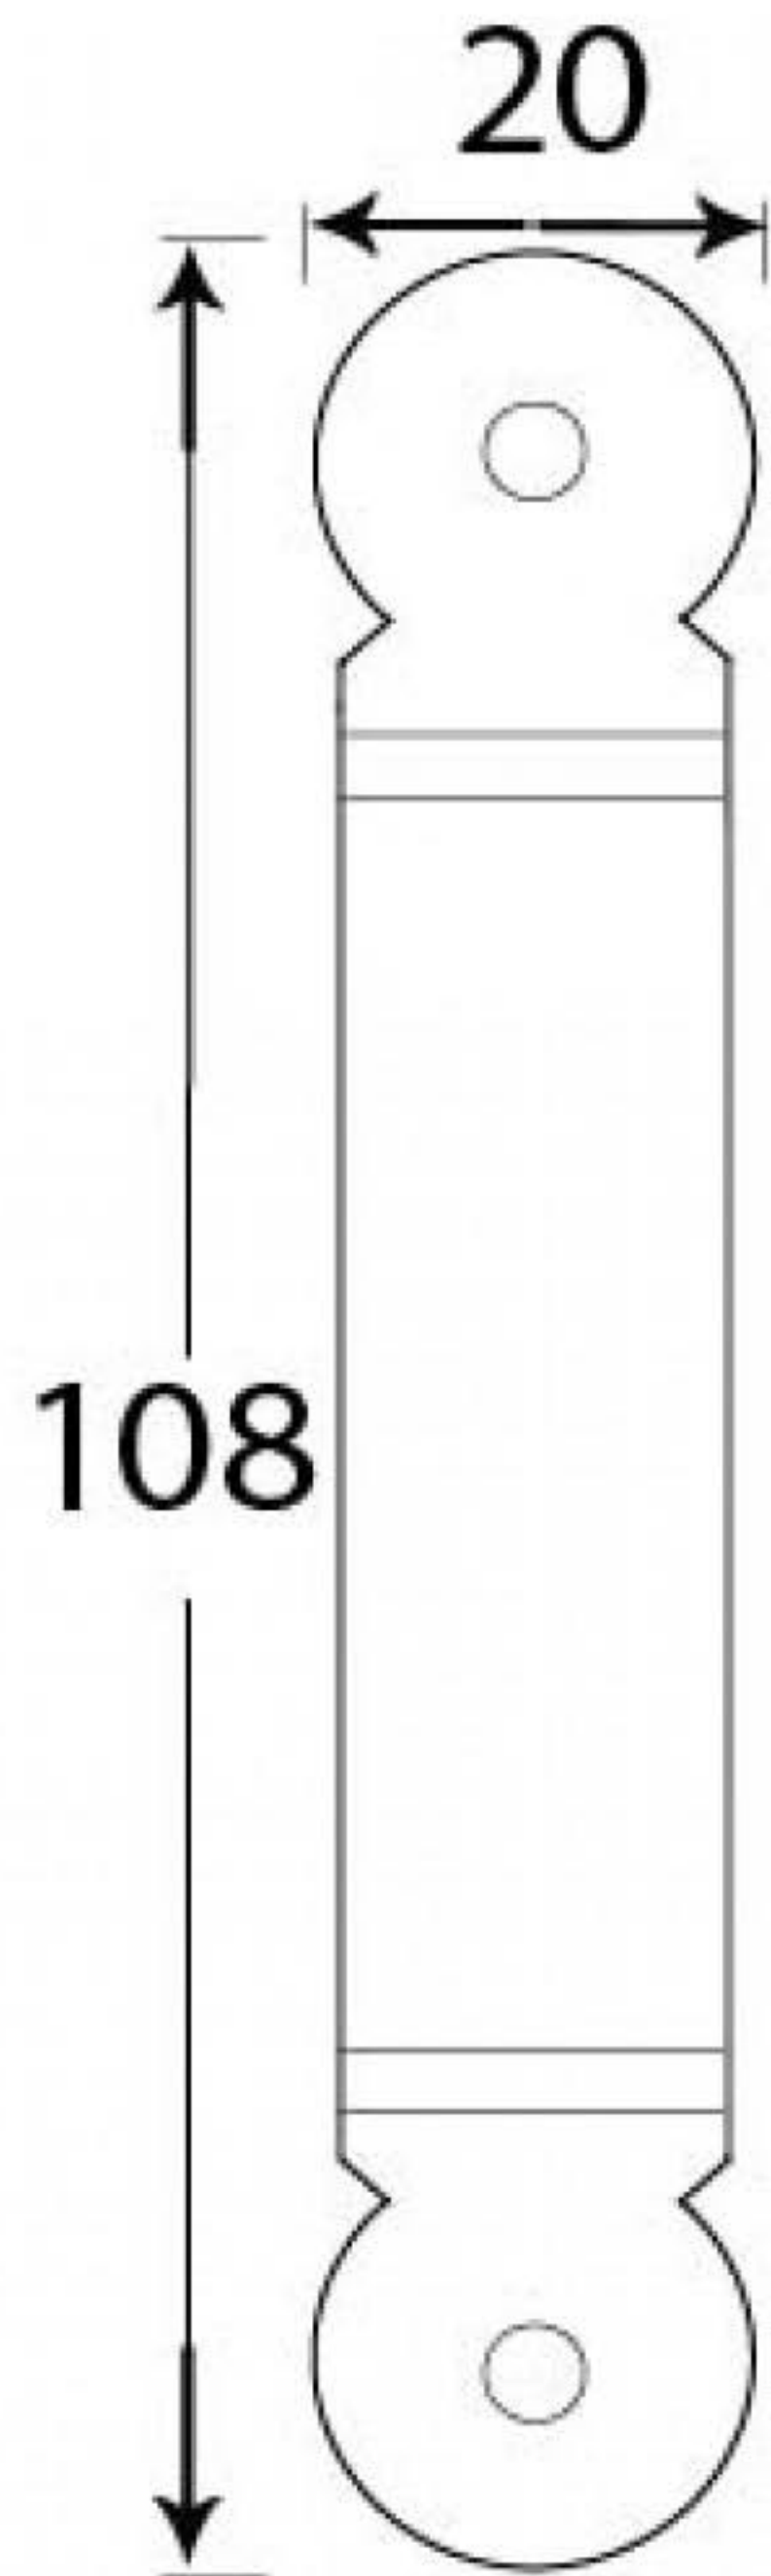

PRODUCT CODE 92049

HANDFORGED
TRADITIONAL
IRONMONGERY

Due to the hand crafted nature of our products all measurements are approximate and should be used as a guide only