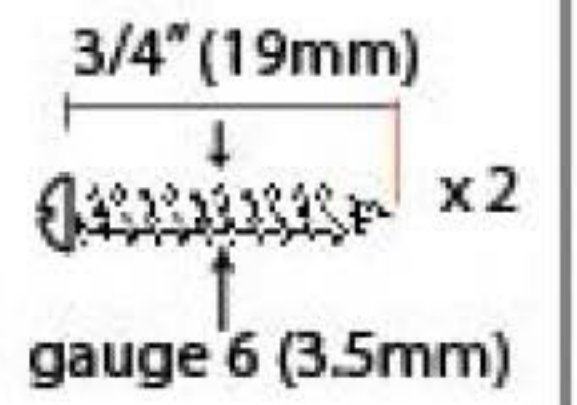

PRODUCT CODE 92049

HANDFORGED
TRADITIONAL
IRONMONGERY

Due to the hand crafted nature of our products all measurements are approximate and should be used as a guide only