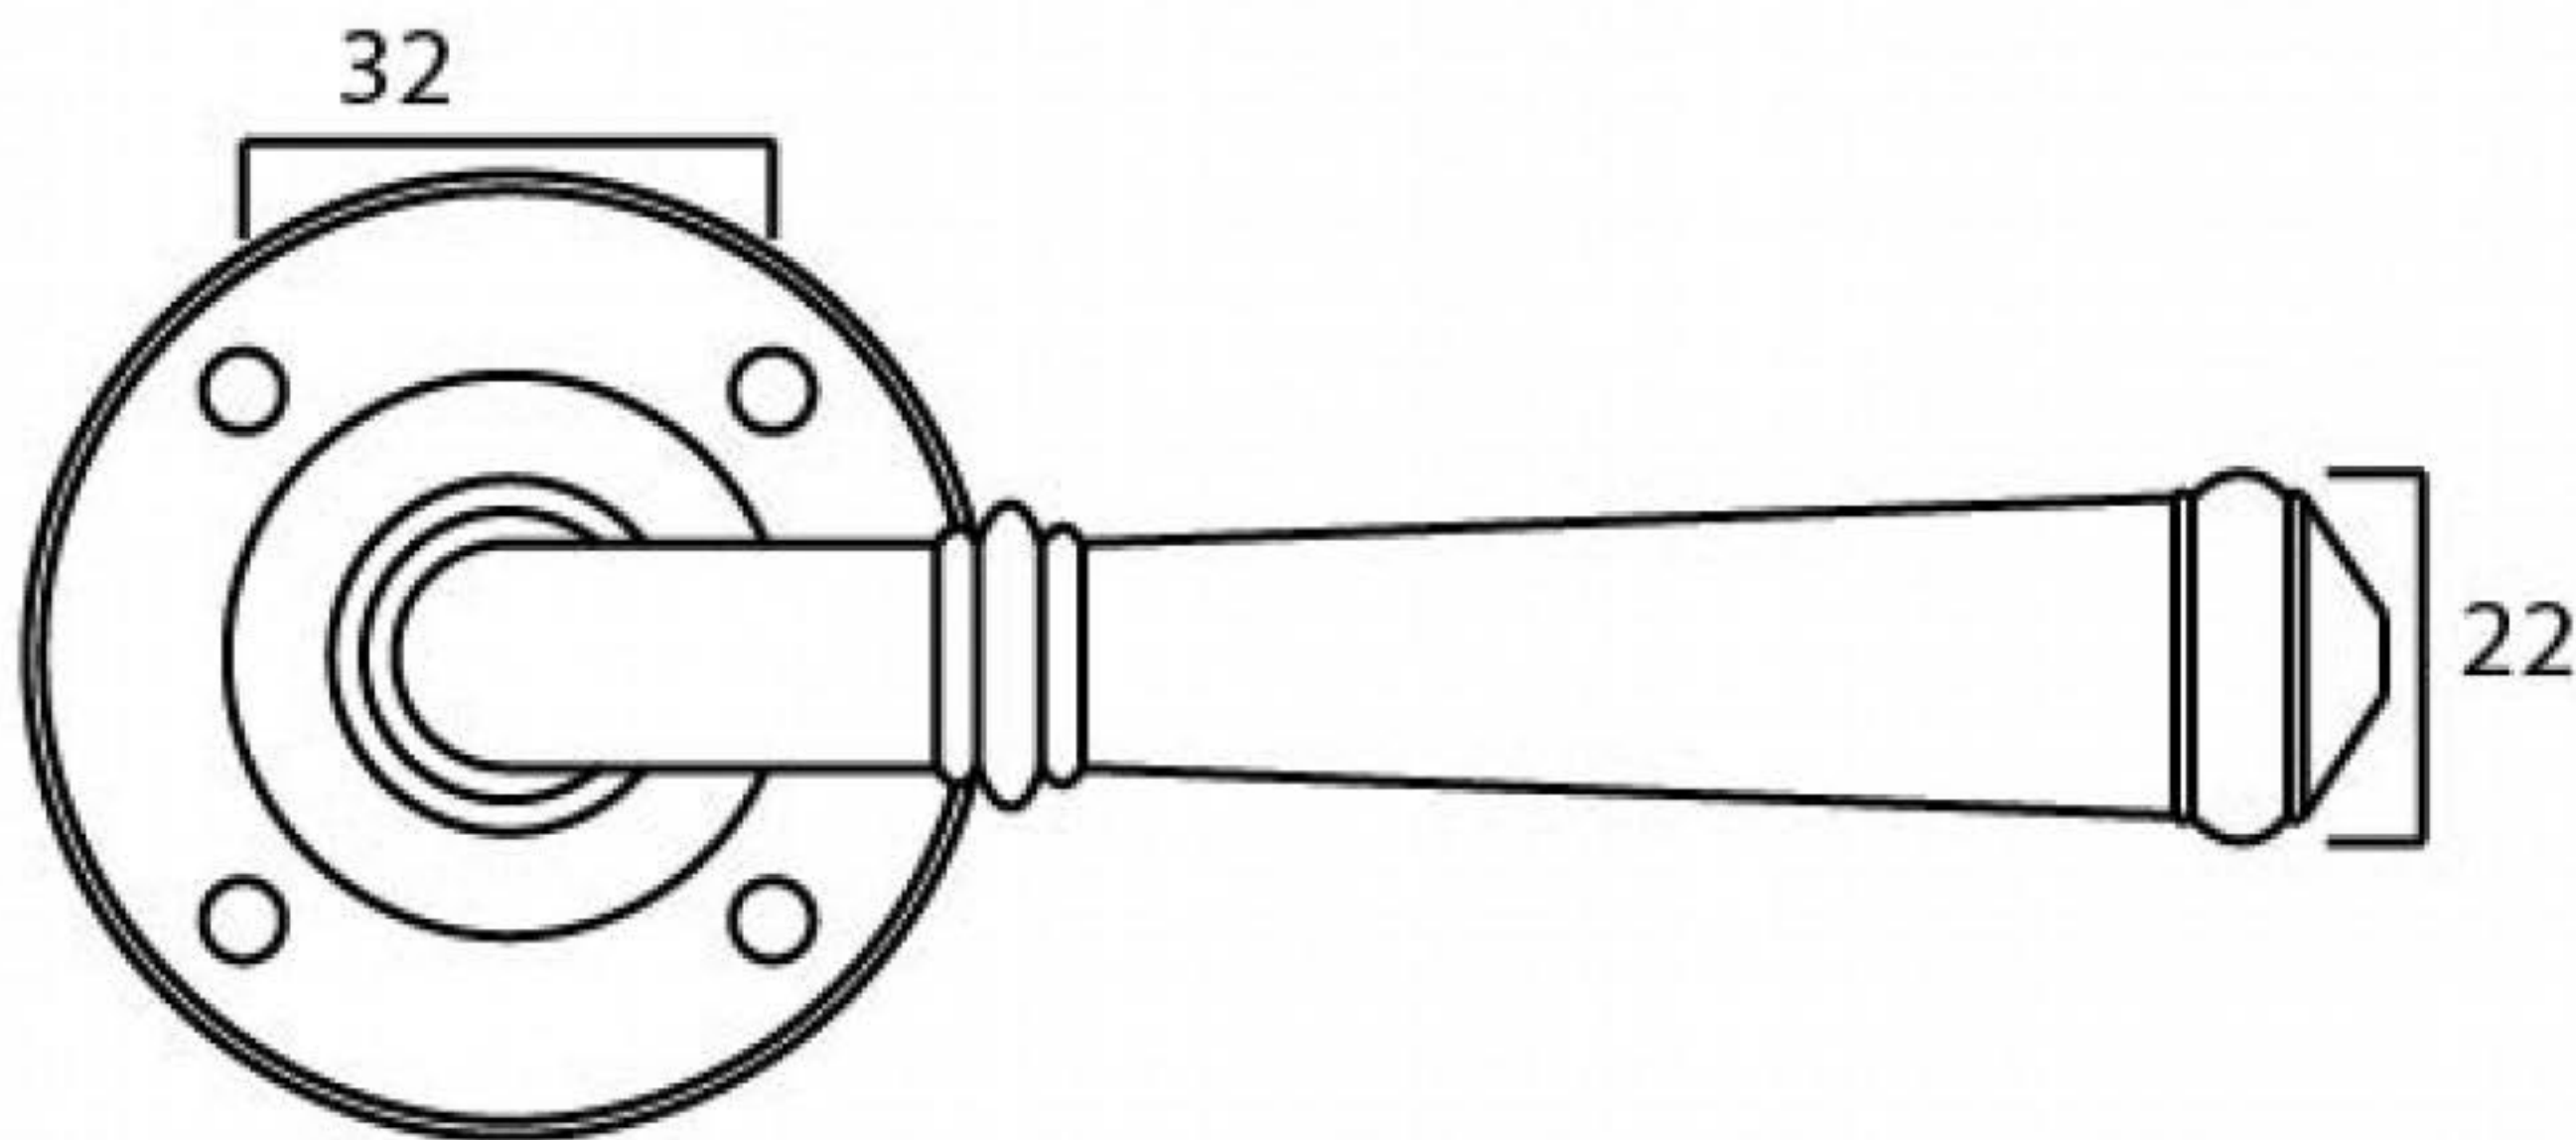

PRODUCT CODE 92050

1" (25mm)
X8
Gauge 6 (3.5mm)

HANDFORGED
TRADITIONAL
IRONMONGERY

Due to the hand crafted nature of our products all measurements are approximate and should be used as a guide only