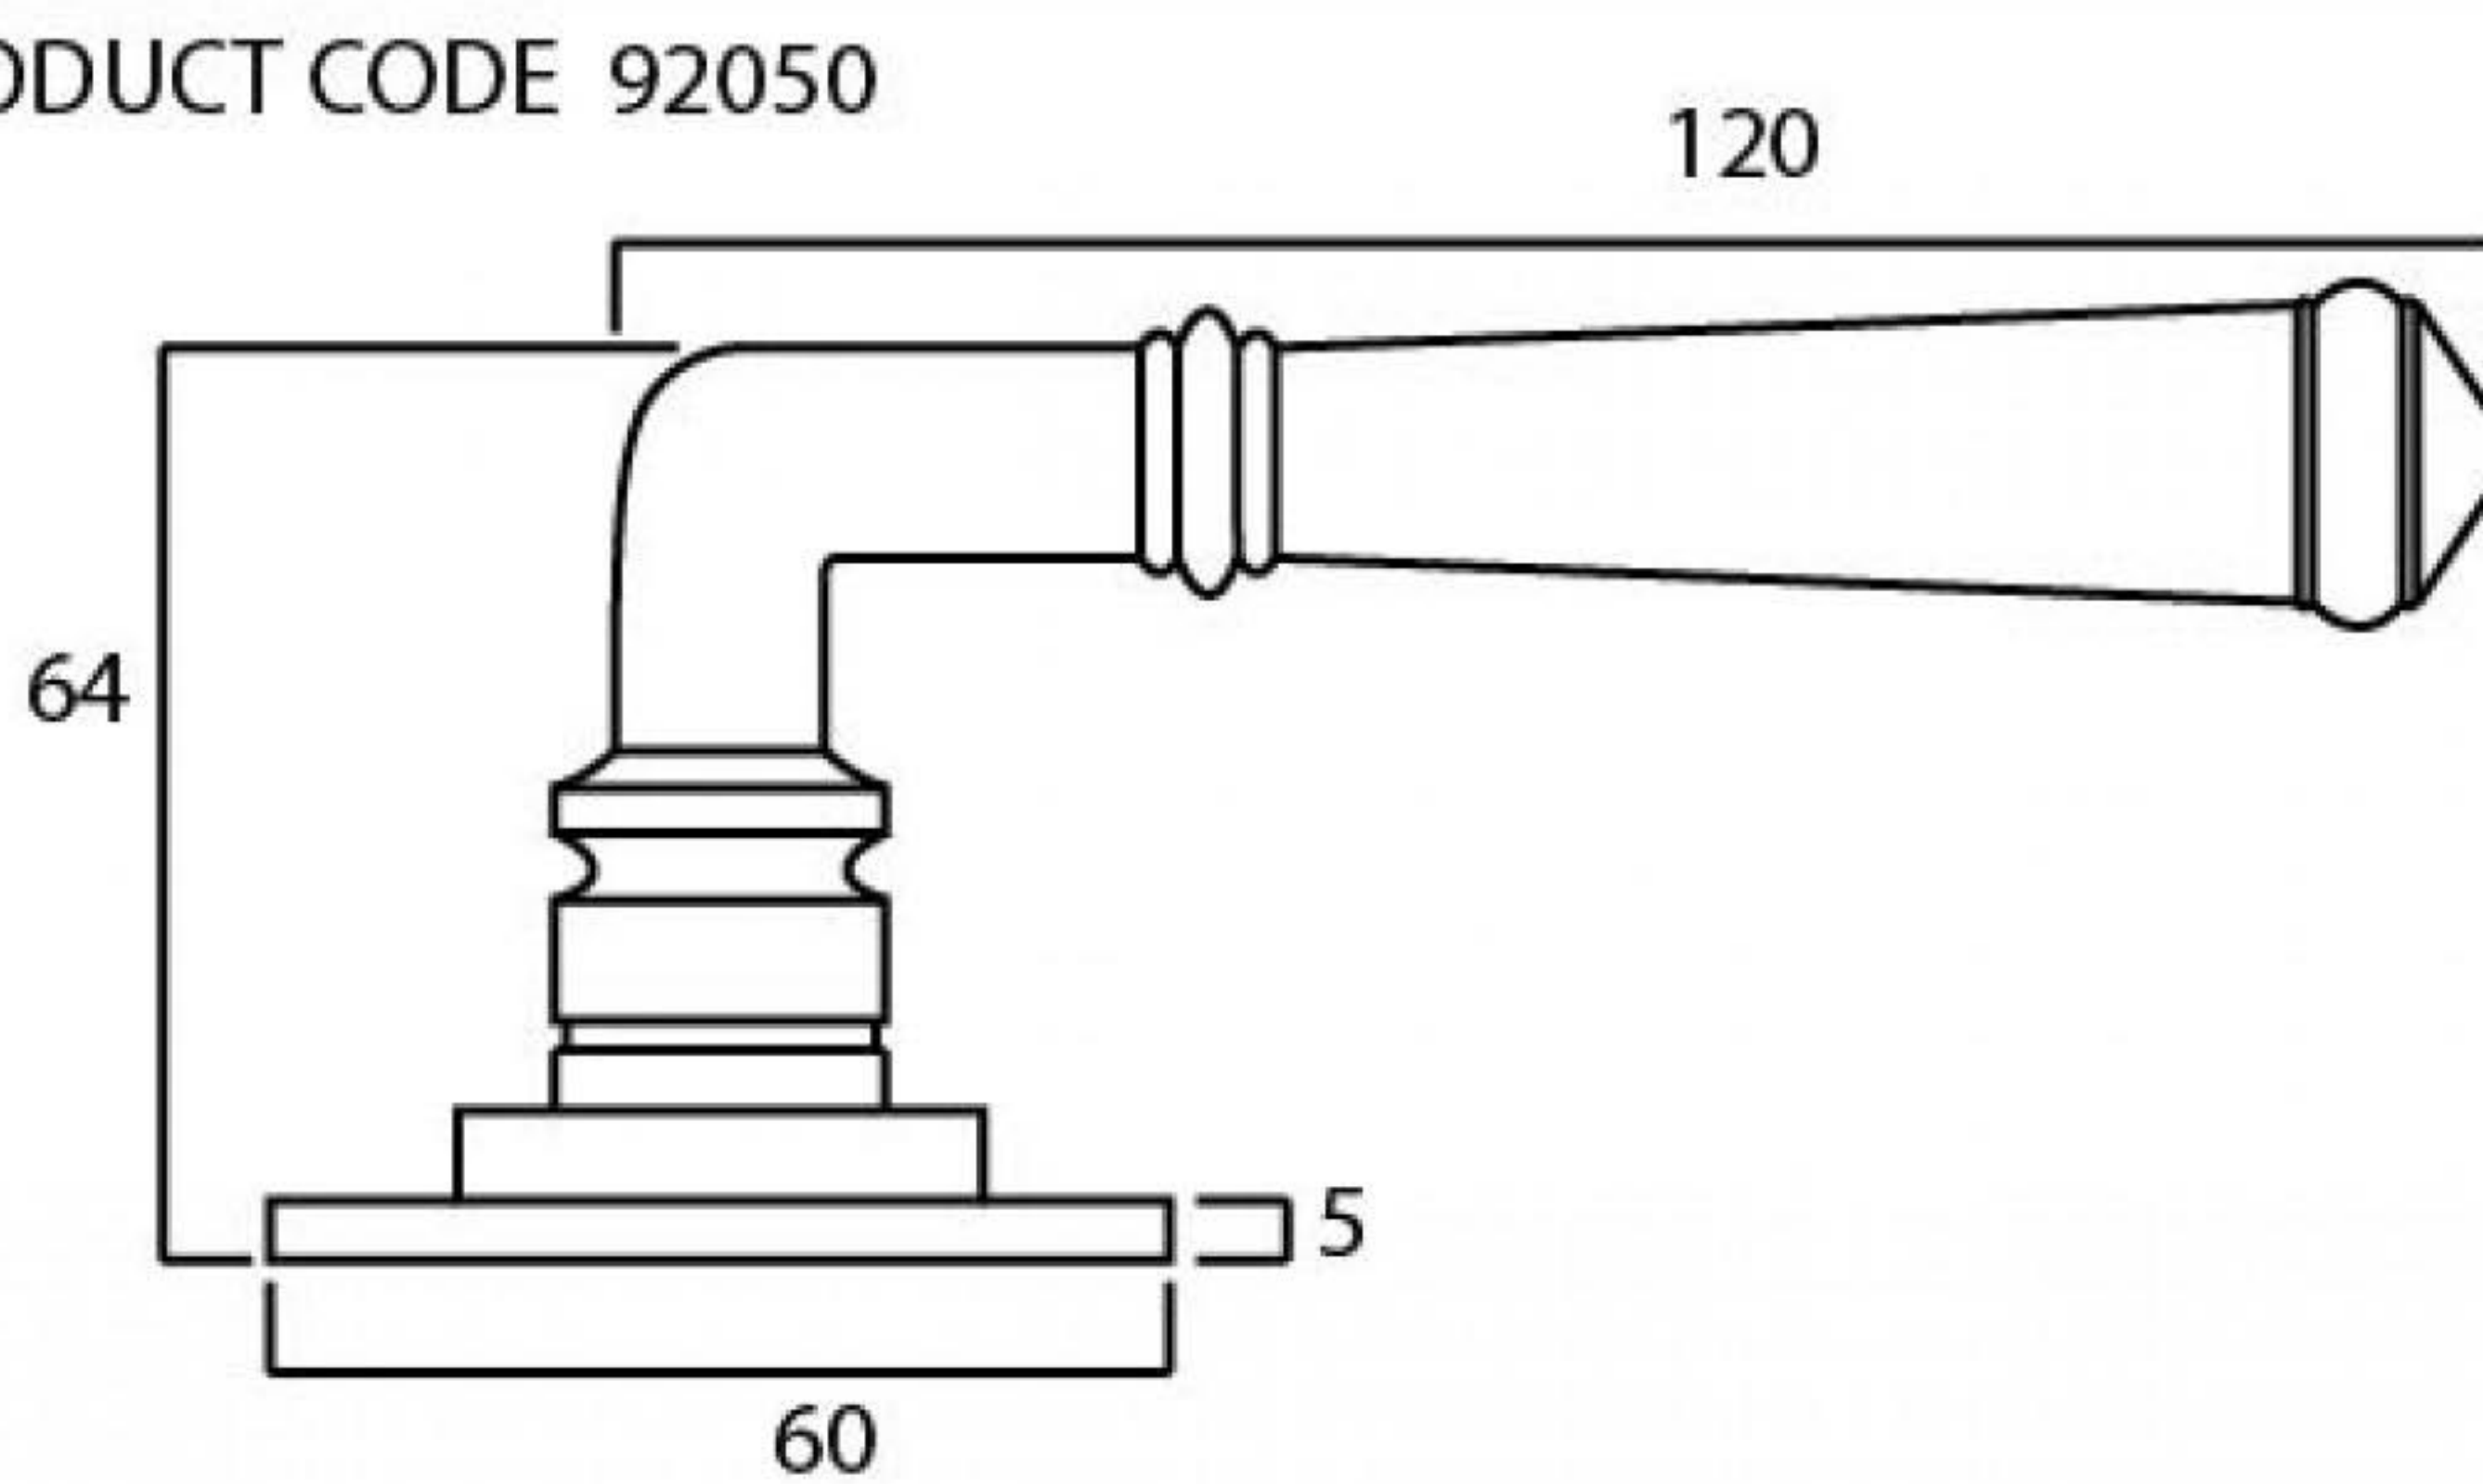

PRODUCT CODE 92050

1" (25mm)
X8
Gauge 6 (3.5mm)

HANDFORGED
TRADITIONAL
IRONMONGERY

Due to the hand crafted nature of our products all measurements are approximate and should be used as a guide only