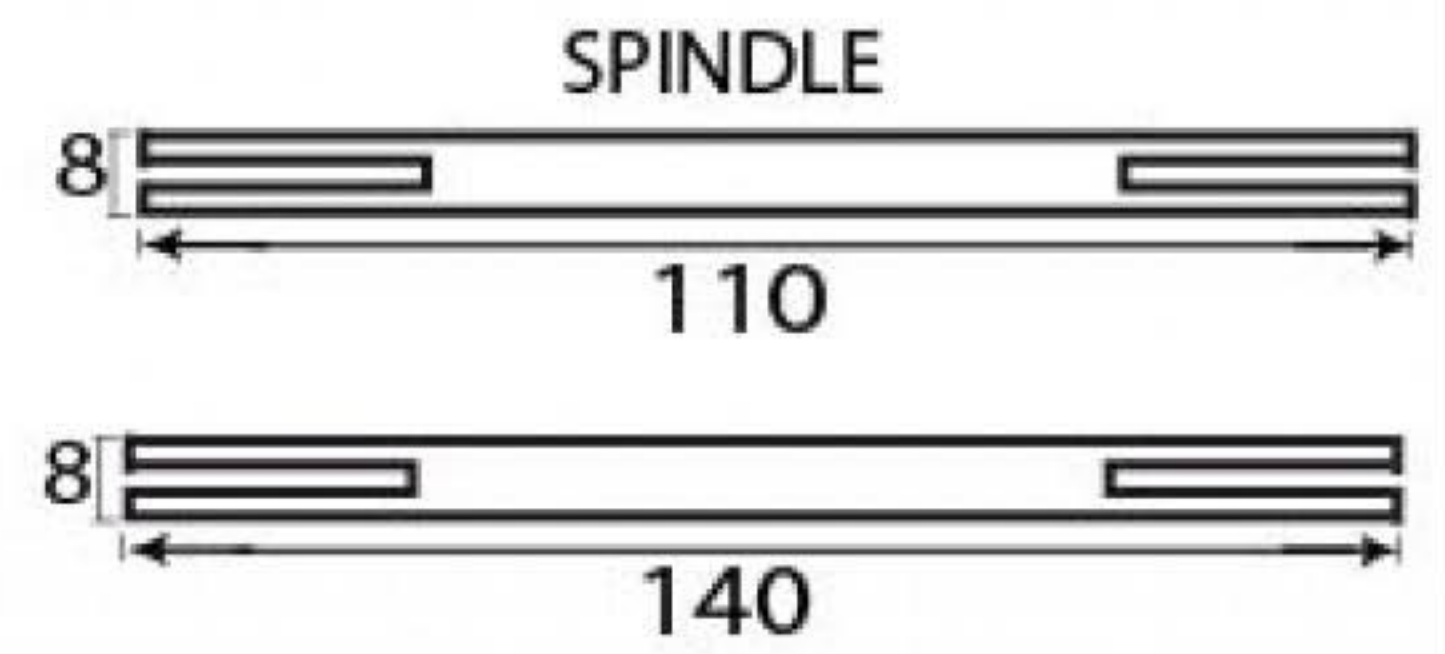

PRODUCT CODE 92050

1" (25mm)
X8
Gauge 6 (3.5mm)

HANDFORGED
TRADITIONAL
IRONMONGERY

Due to the hand crafted nature of our products all measurements are approximate and should be used as a guide only