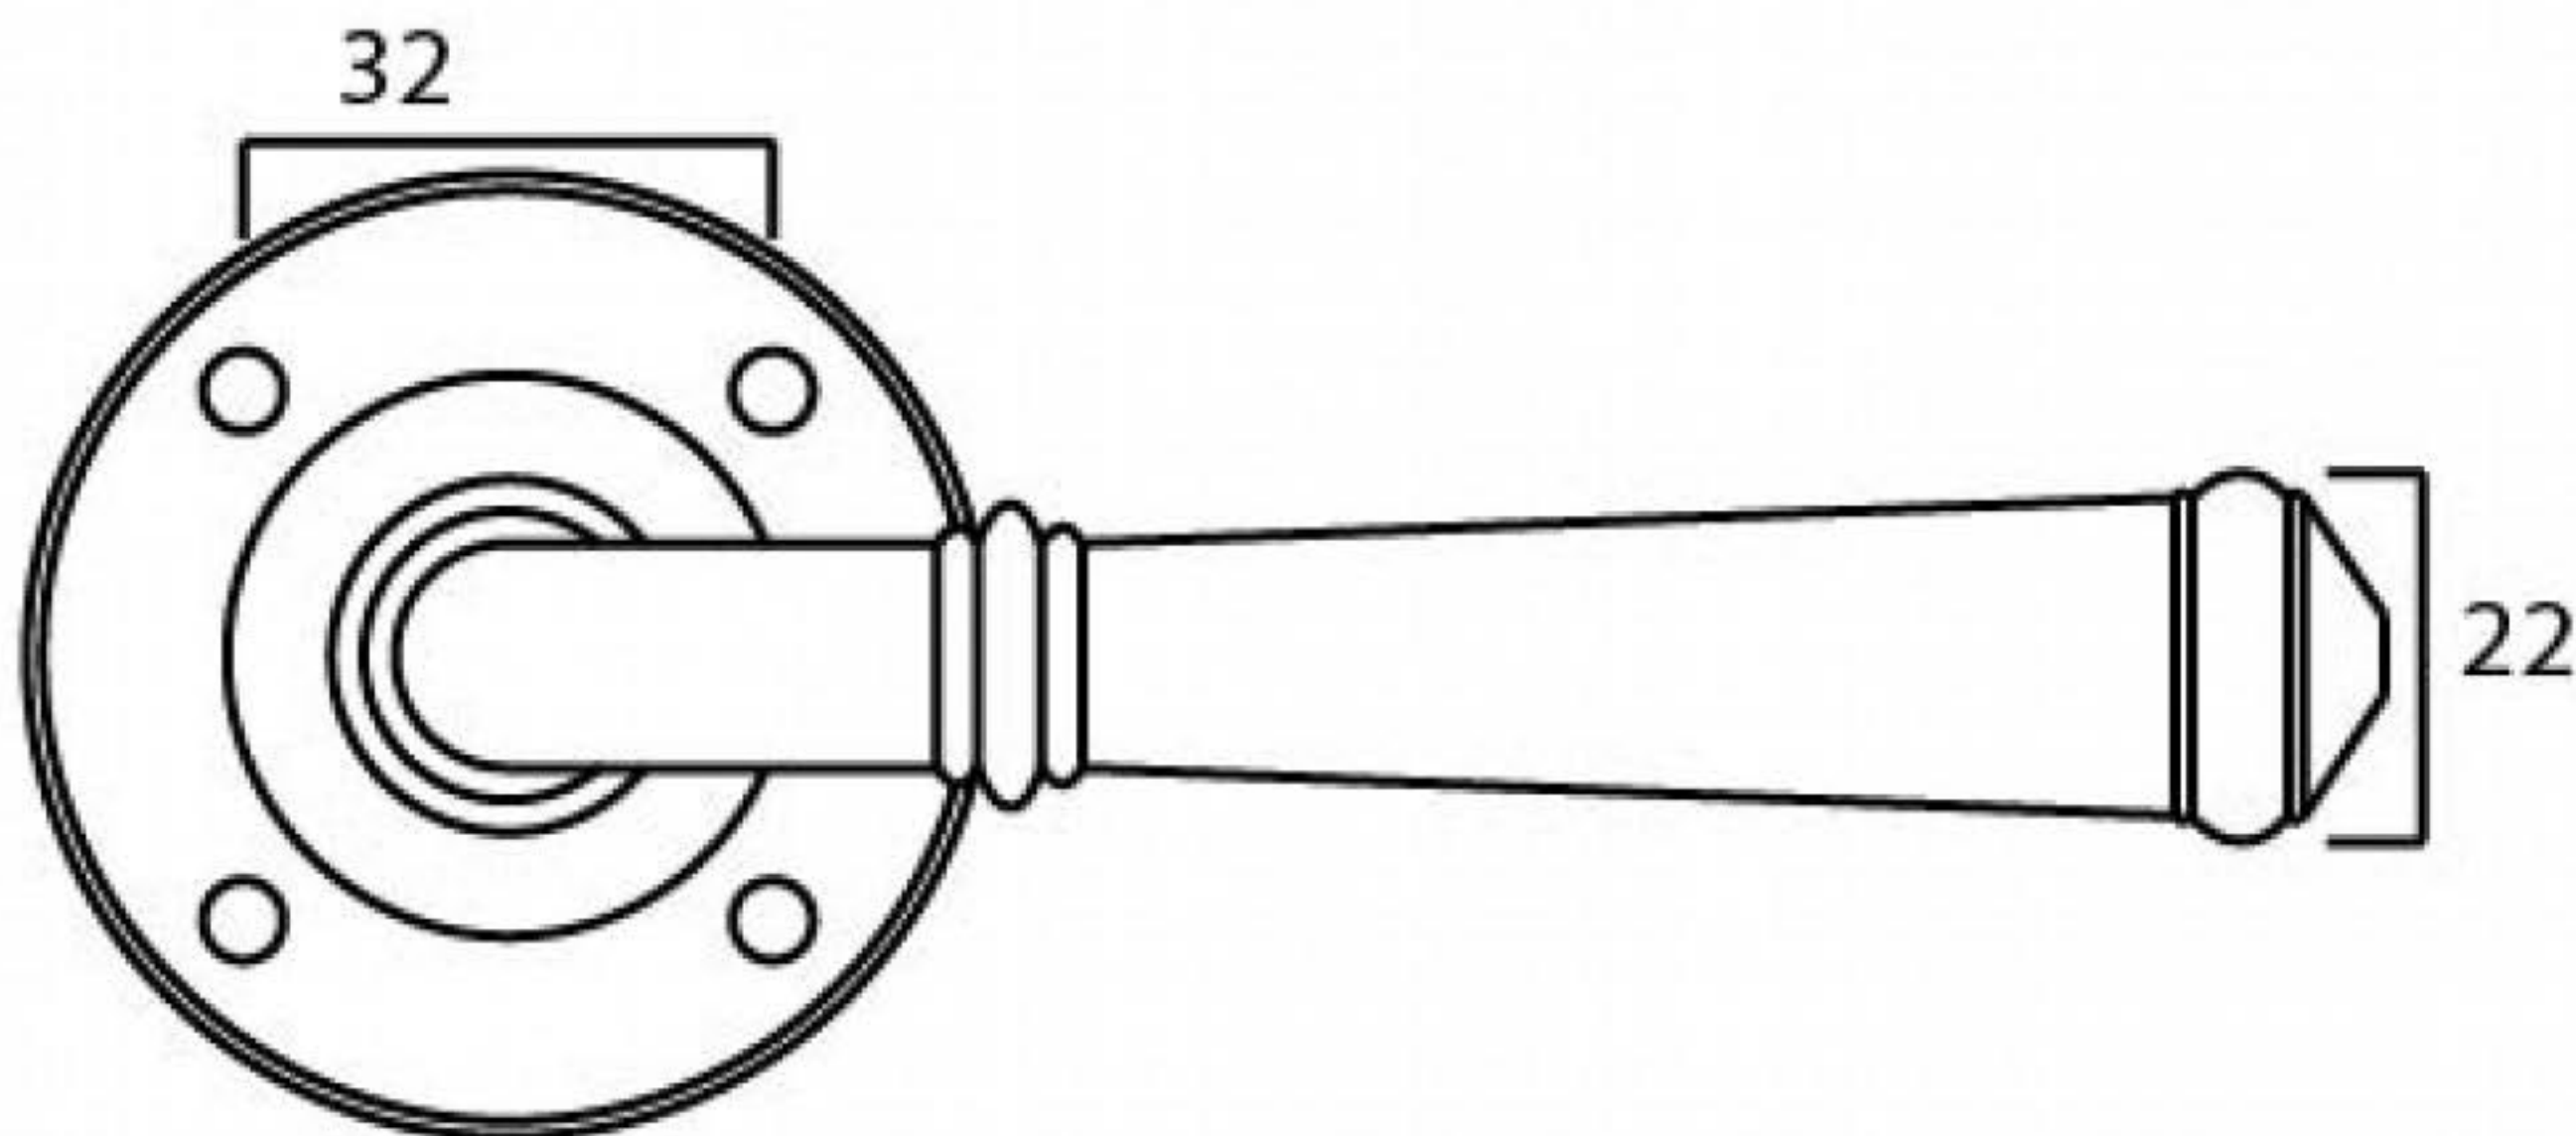

PRODUCT CODE 92056

1" (25mm)

X8

Gauge 6 (3.5mm)

HANDFORGED
TRADITIONAL
IRONMONGERY

Due to the hand crafted nature of our products all measurements are approximate and should be used as a guide only