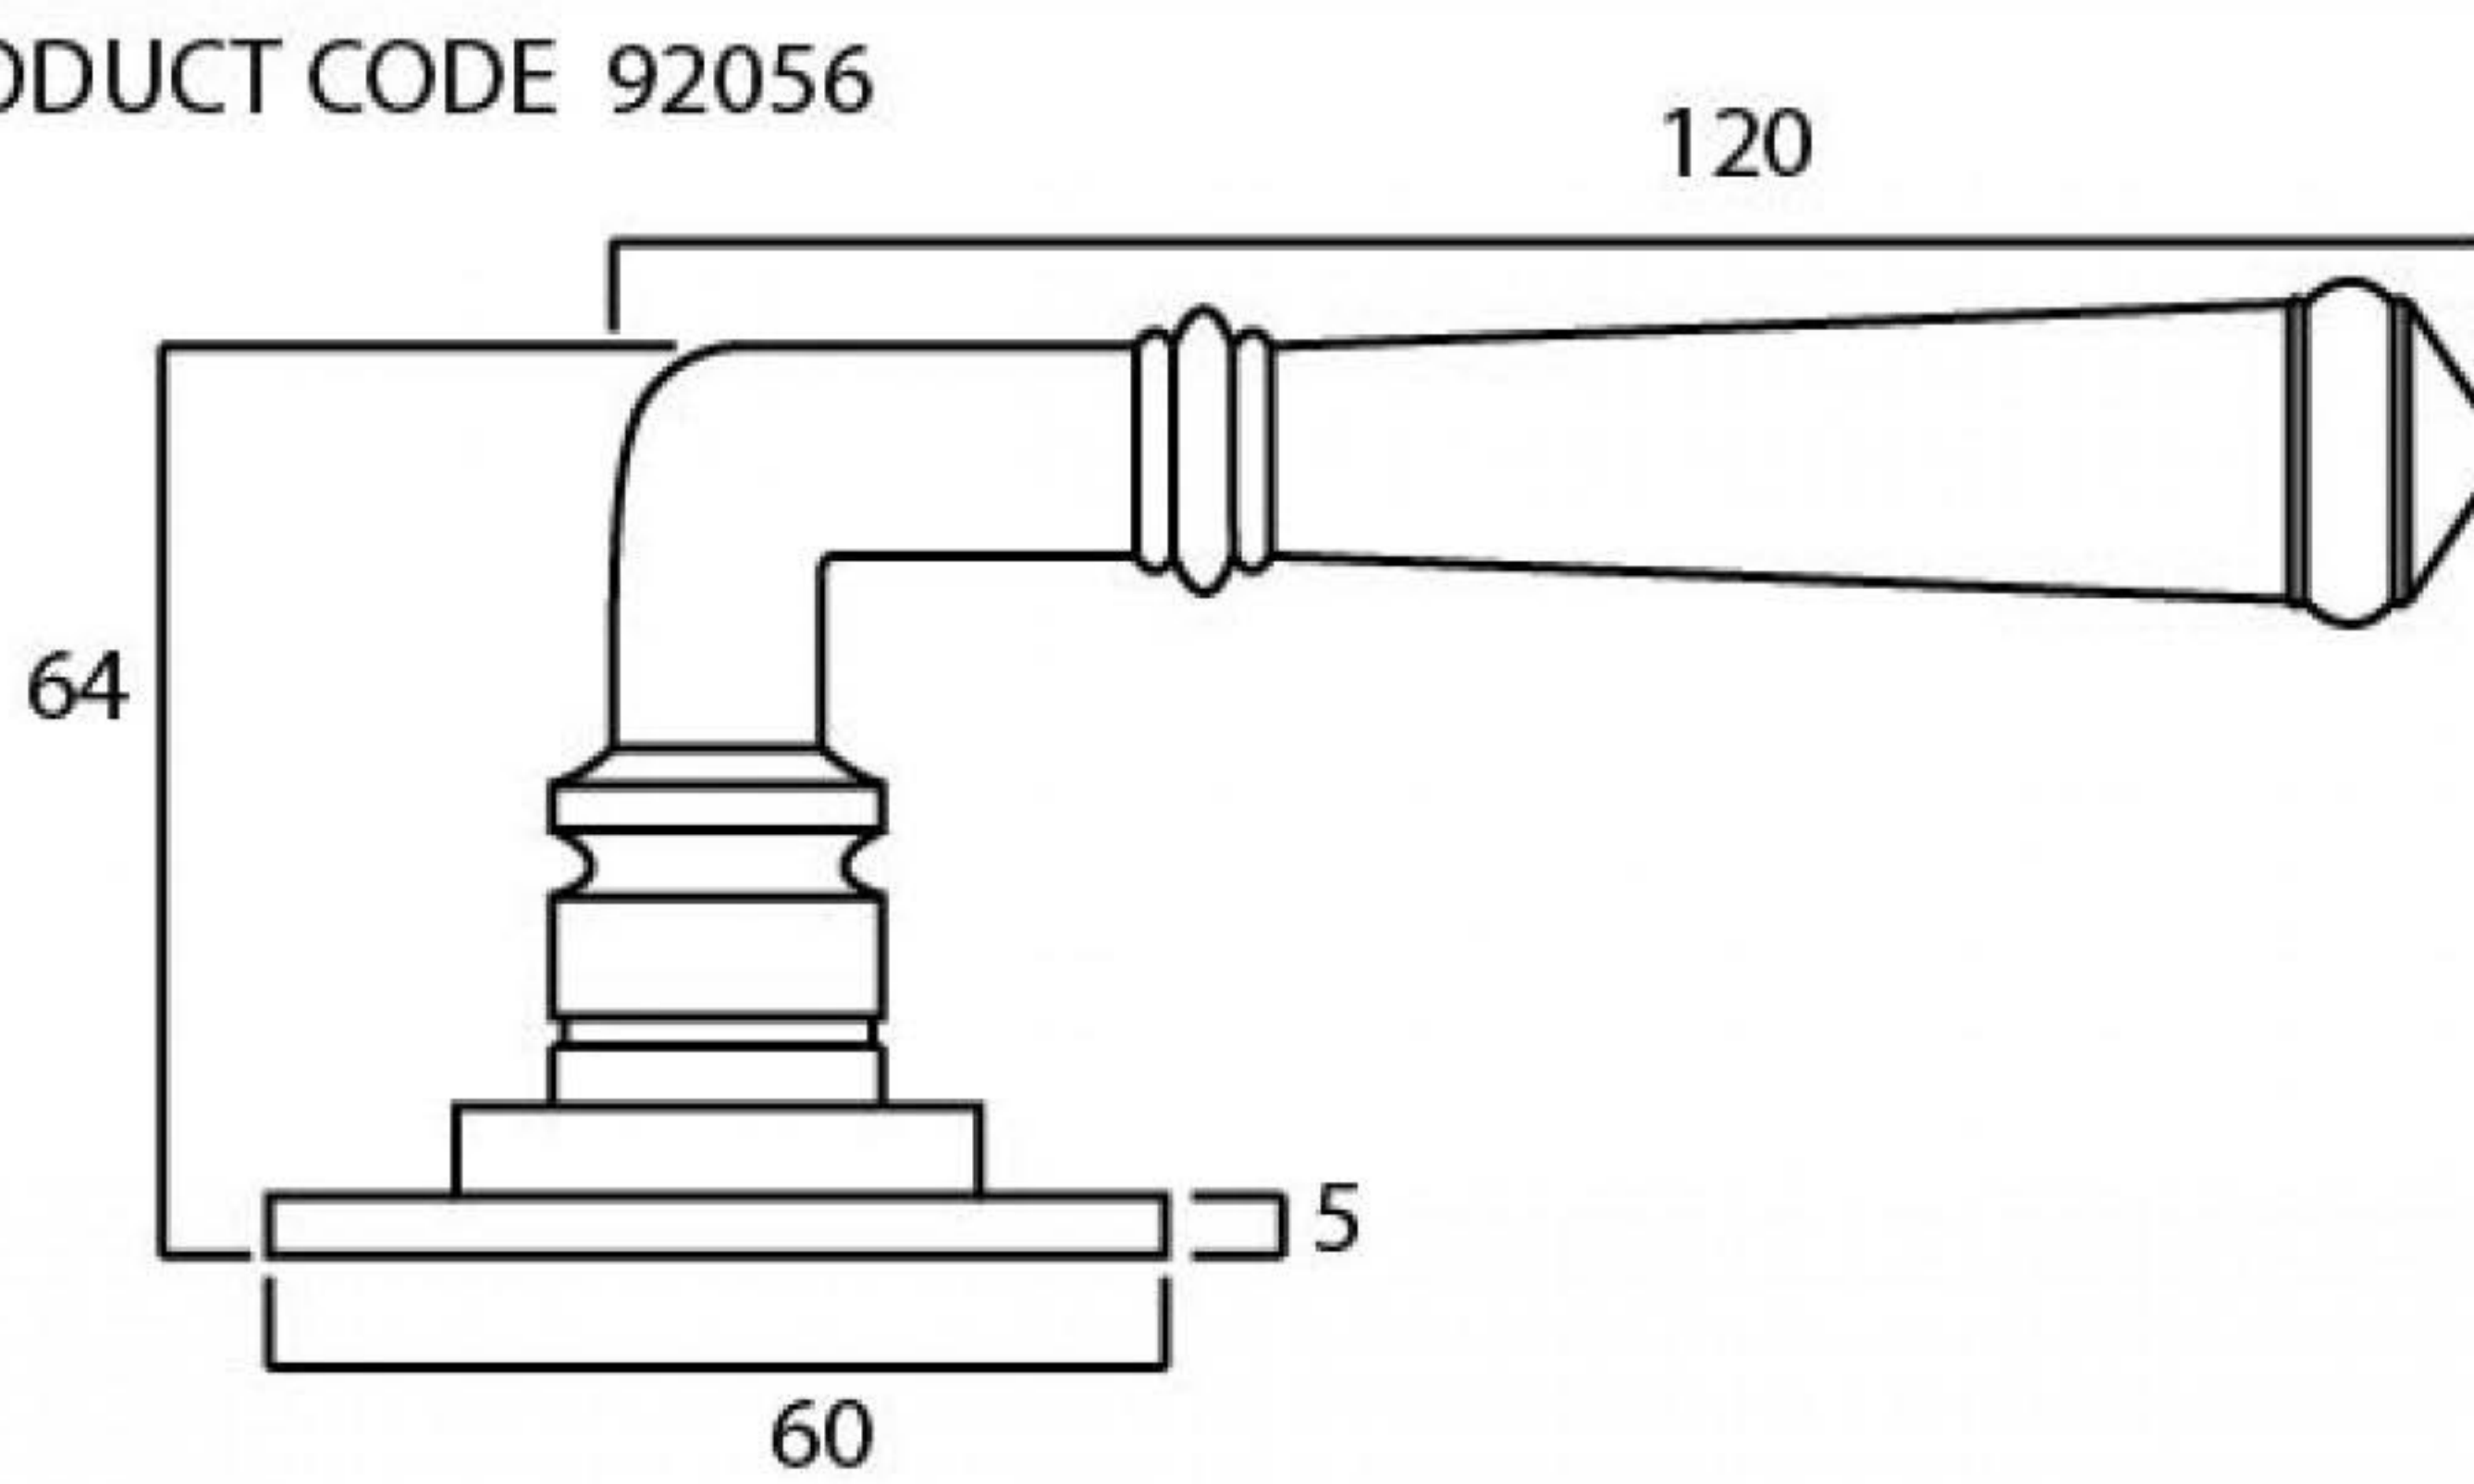

PRODUCT CODE 92056

1" (25mm)

X8

Gauge 6 (3.5mm)

HANDFORGED
TRADITIONAL
IRONMONGERY

Due to the hand crafted nature of our products all measurements are approximate and should be used as a guide only