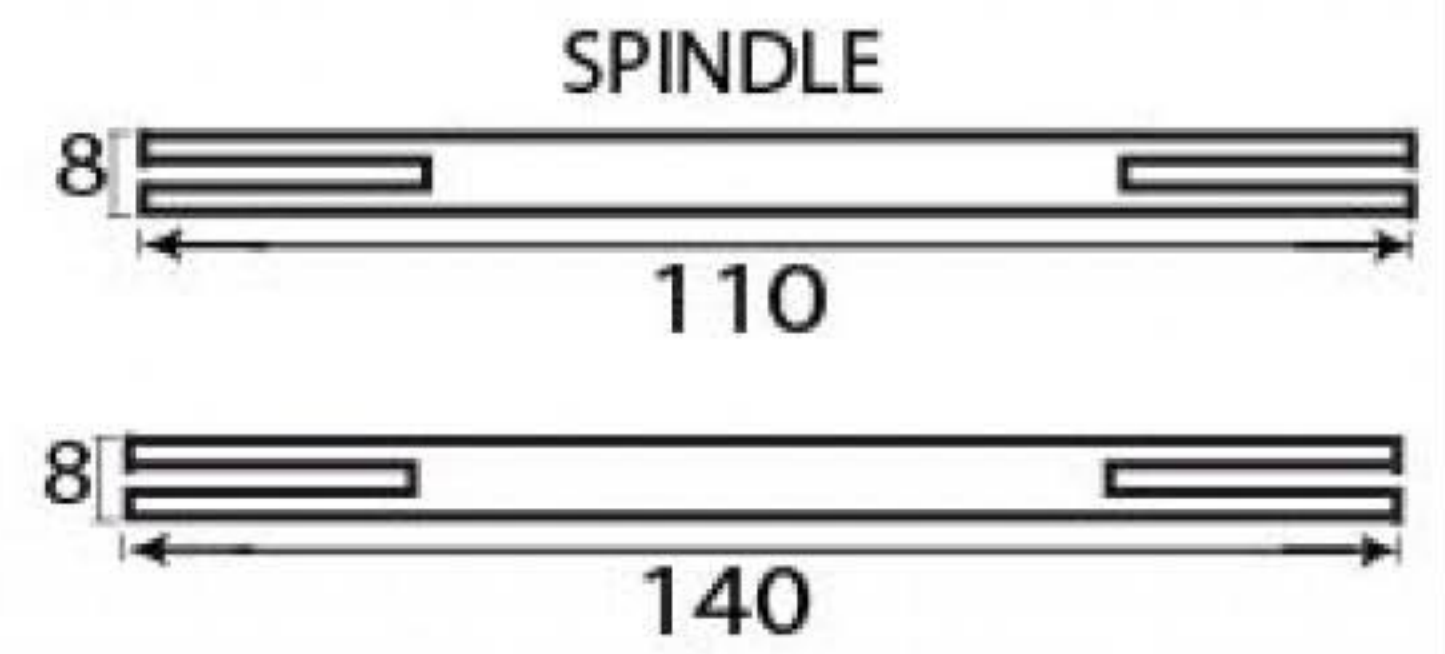

PRODUCT CODE 92056

1" (25mm)

X8

Gauge 6 (3.5mm)

HANDFORGED
TRADITIONAL
IRONMONGERY

Due to the hand crafted nature of our products all measurements are approximate and should be used as a guide only