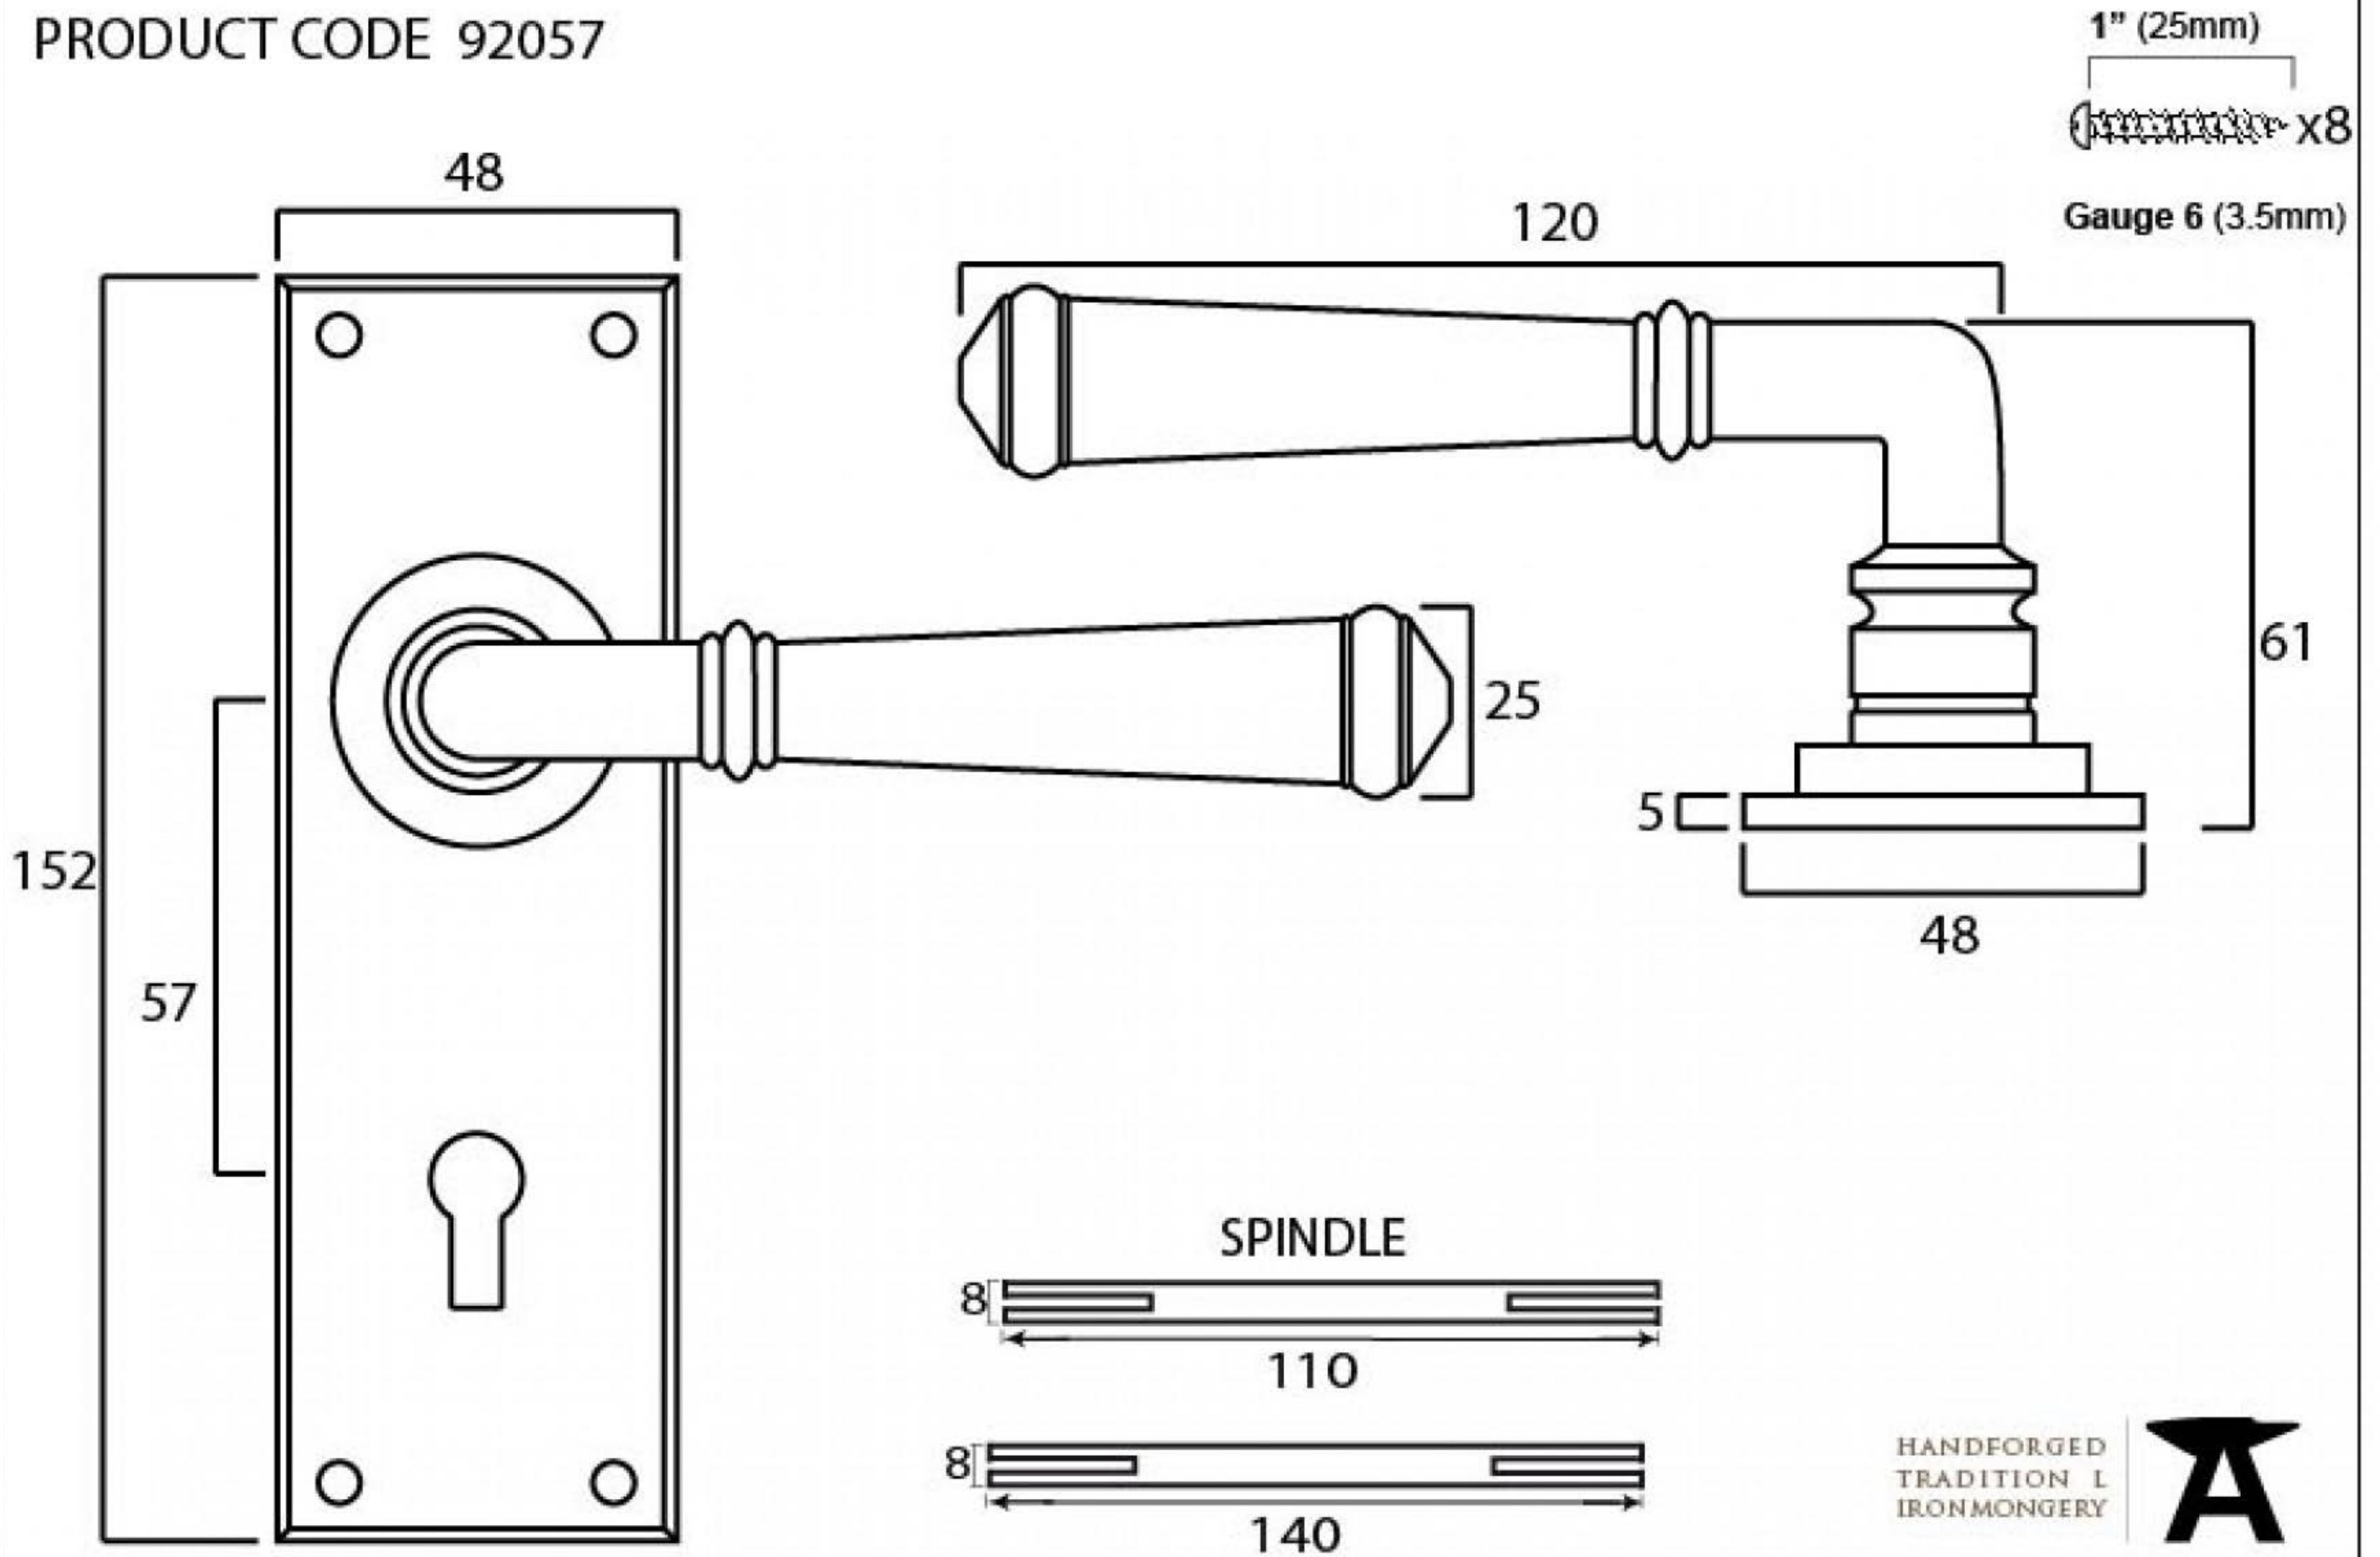

PRODUCT CODE 92057

Due to the hand crafted nature of our products all measurements are approximate and should be used as a guide only

HANDFORGED
TRADITION L
IRONMONGERY