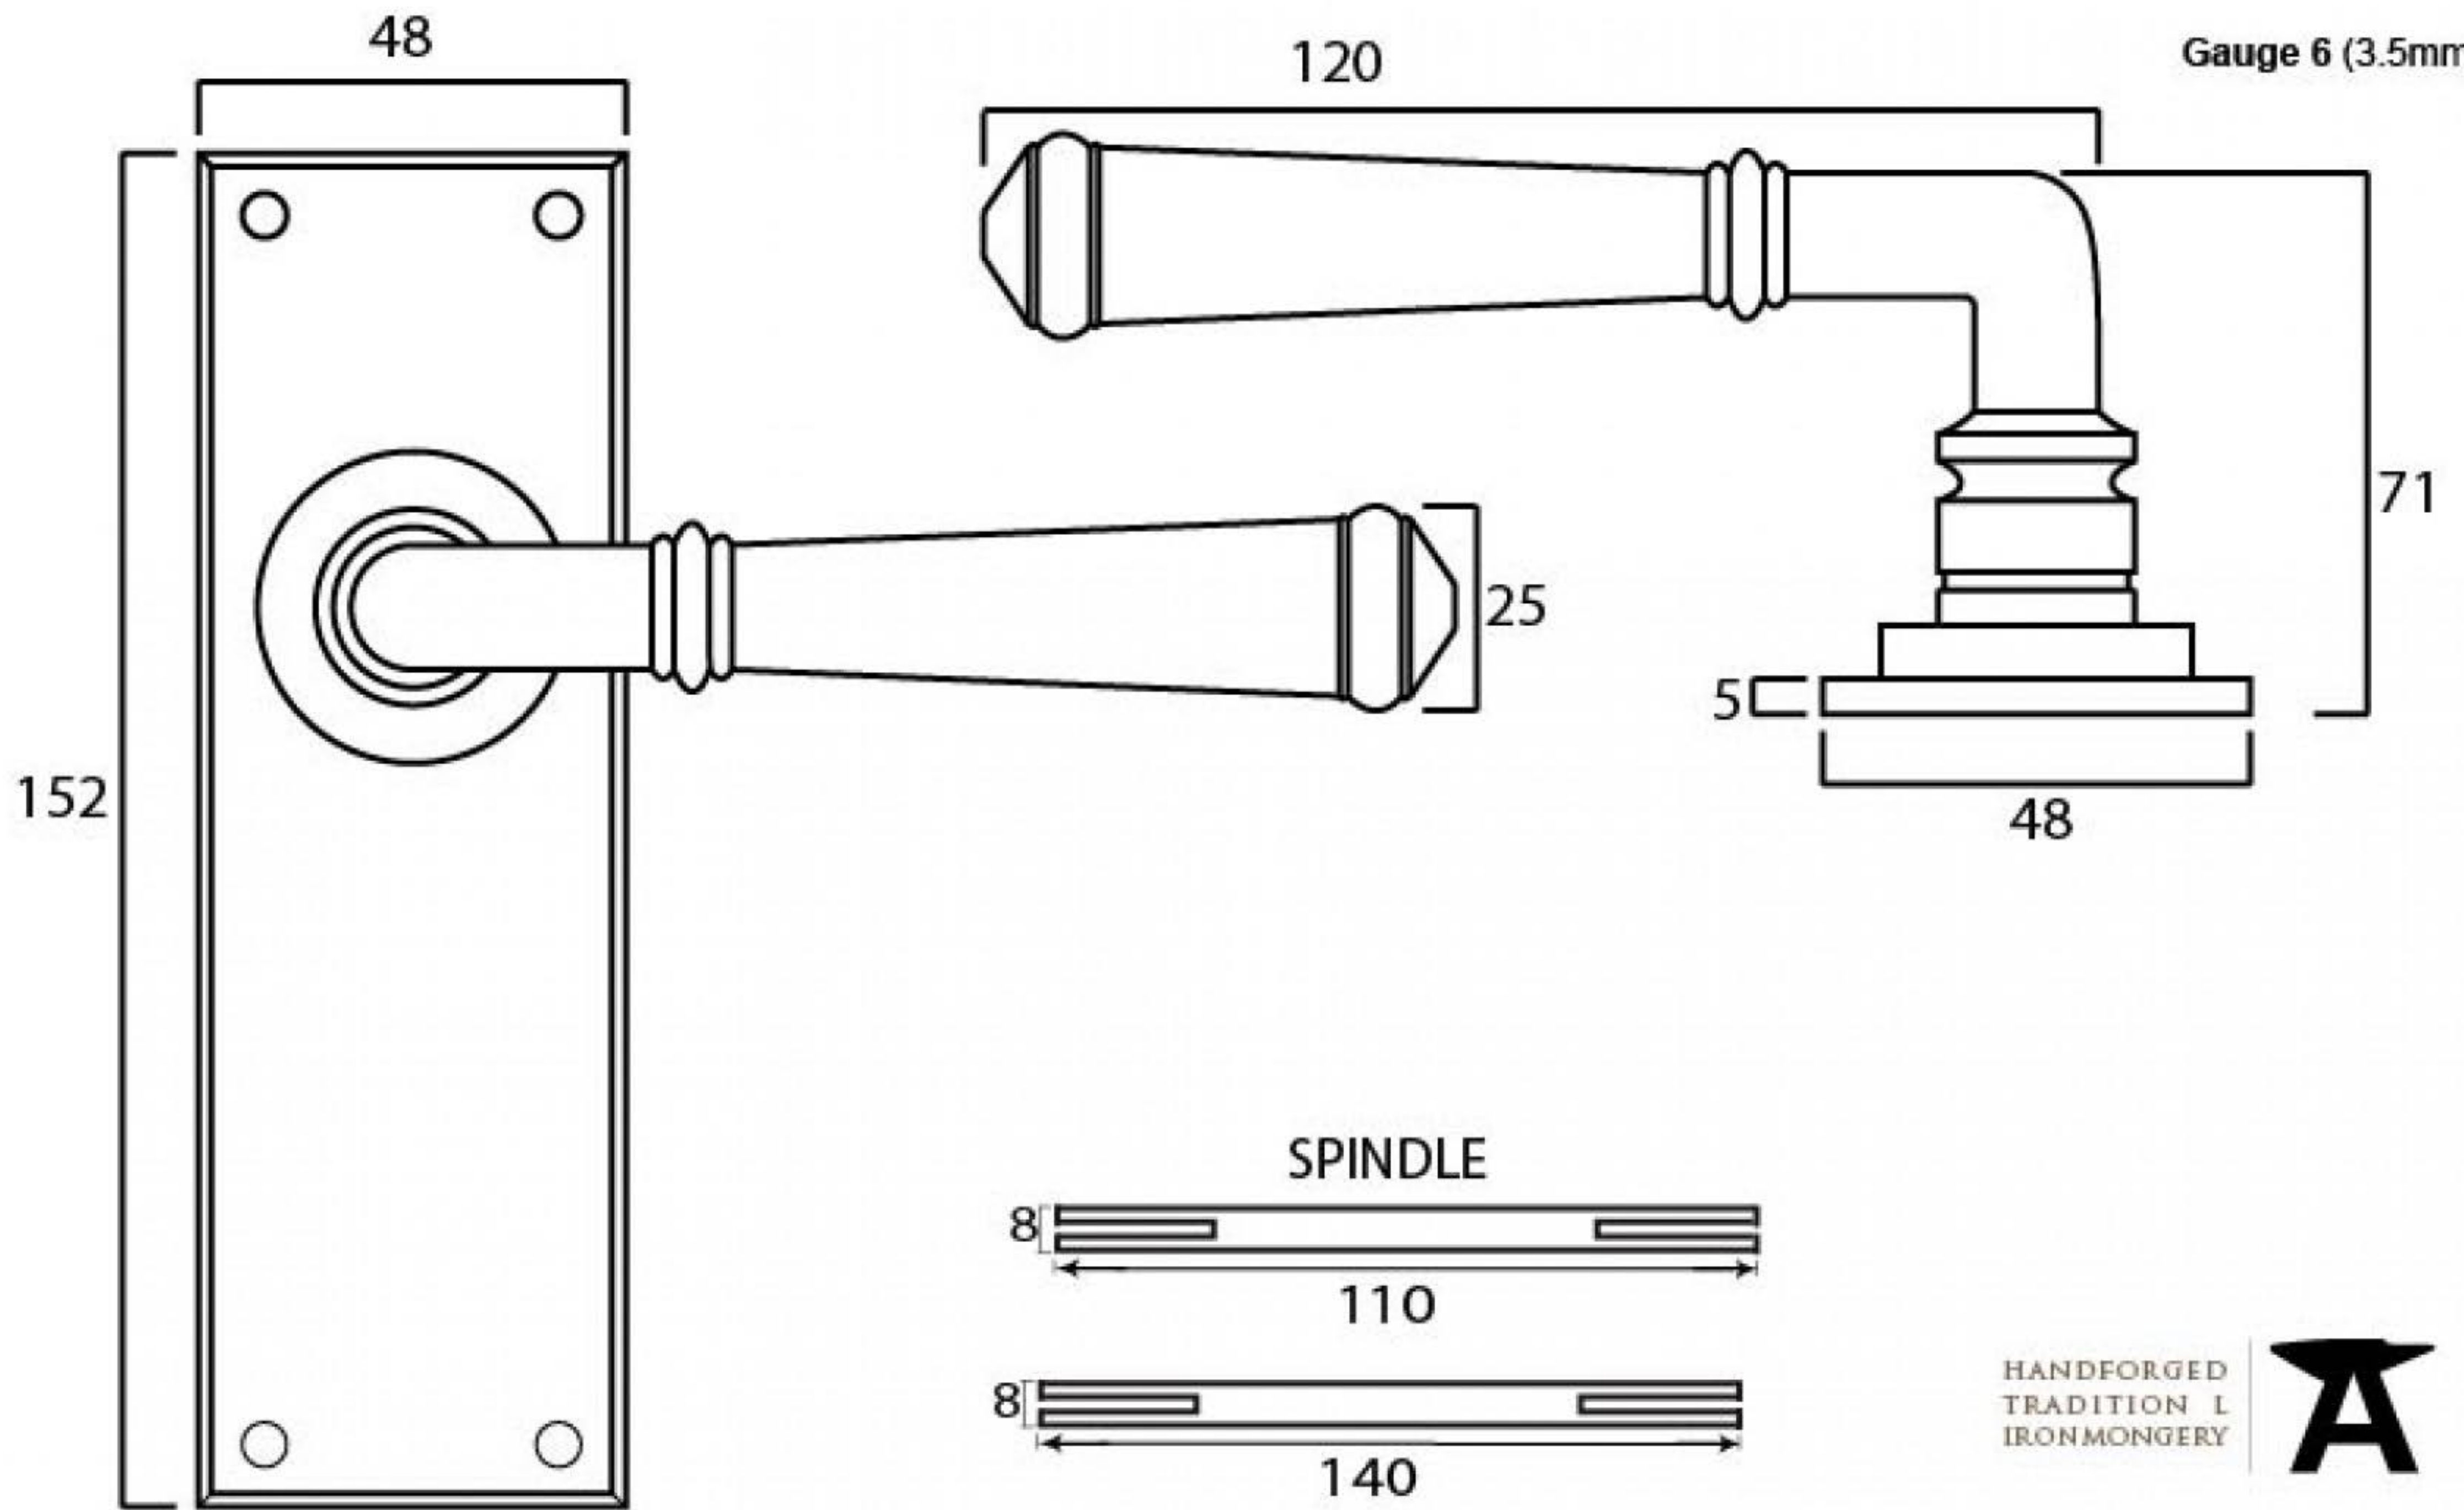

PRODUCT CODE 92058

1" (25mm)

~~1/4" x 8~~

Gauge 6 (3.5mm)

Due to the hand crafted nature of our products all measurements are approximate and should be used as a guide only

HANDFORGED  
TRADITION L  
IRONMONGERY