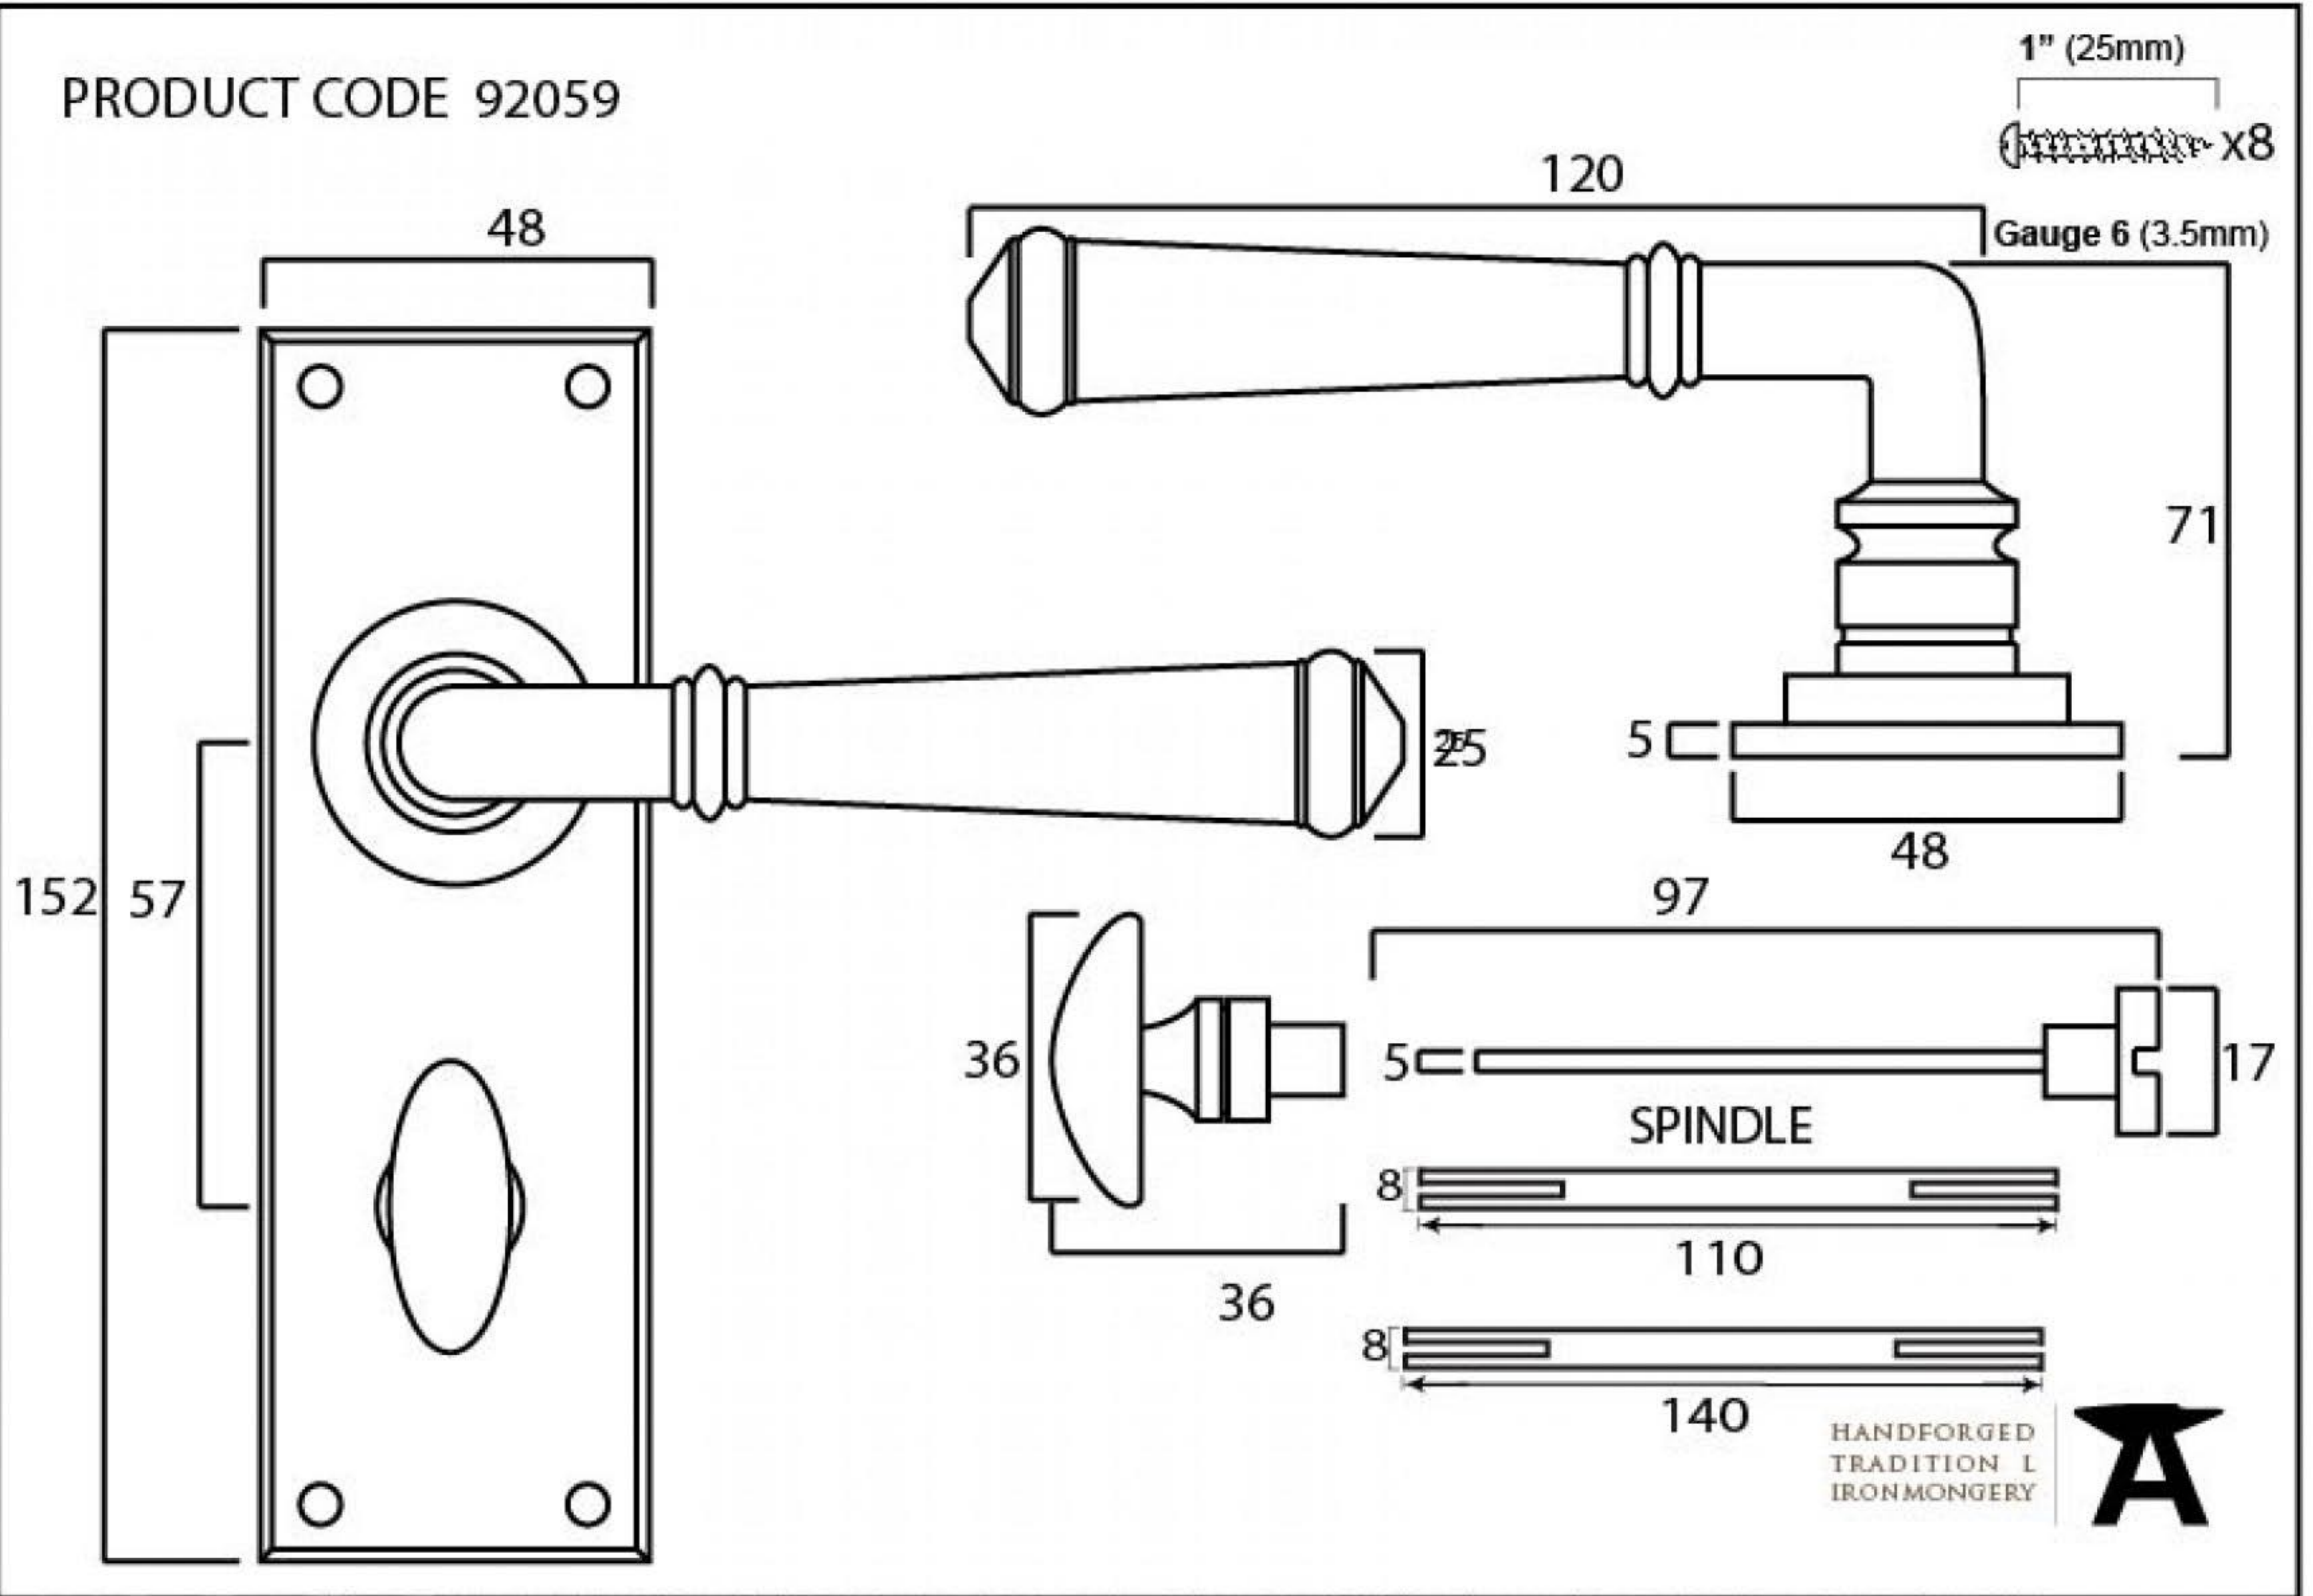

PRODUCT CODE 92059

Due to the hand crafted nature of our products all measurements are approximate and should be used as a guide only

HANDFORGED
TRADITION L
IRONMONGERY