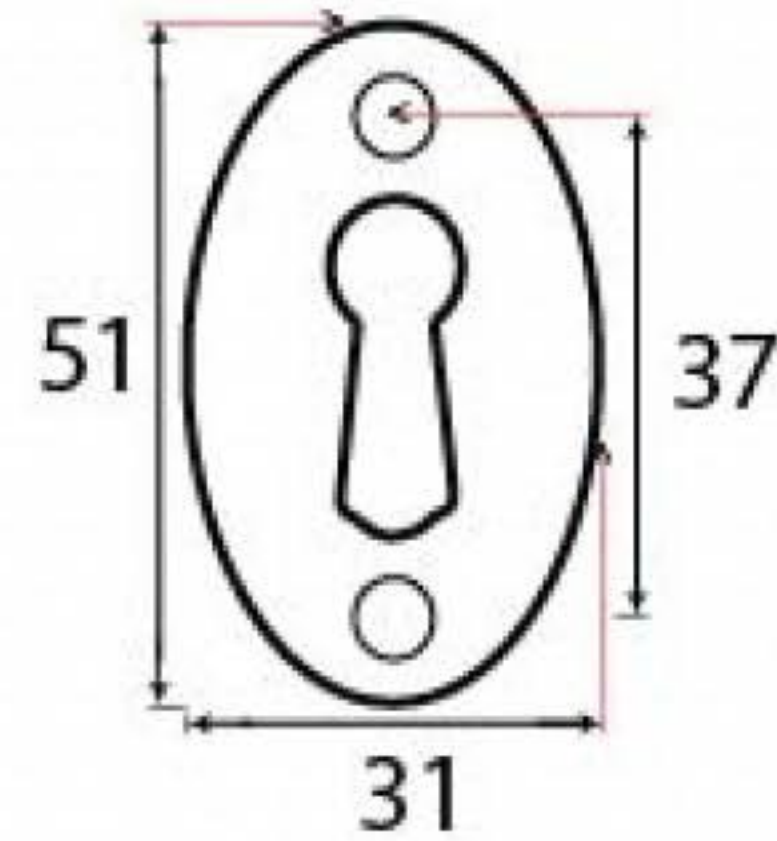

PRODUCT CODE 92064

1/2" (12mm)

HANDFORGED
TRADITIONAL
IRONMONGERY

Due to the hand crafted nature of our products all measurements are approximate and should be used as a guide only