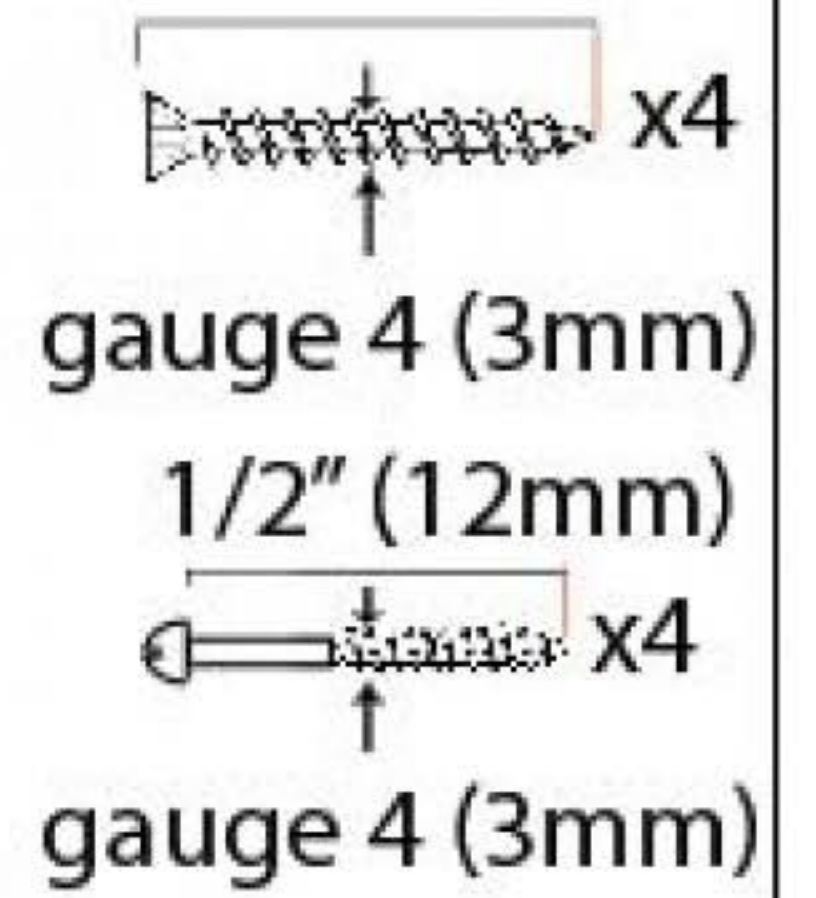

PRODUCT CODE 92064

1/2" (12mm)

HANDFORGED
TRADITIONAL
IRONMONGERY

Due to the hand crafted nature of our products all measurements are approximate and should be used as a guide only