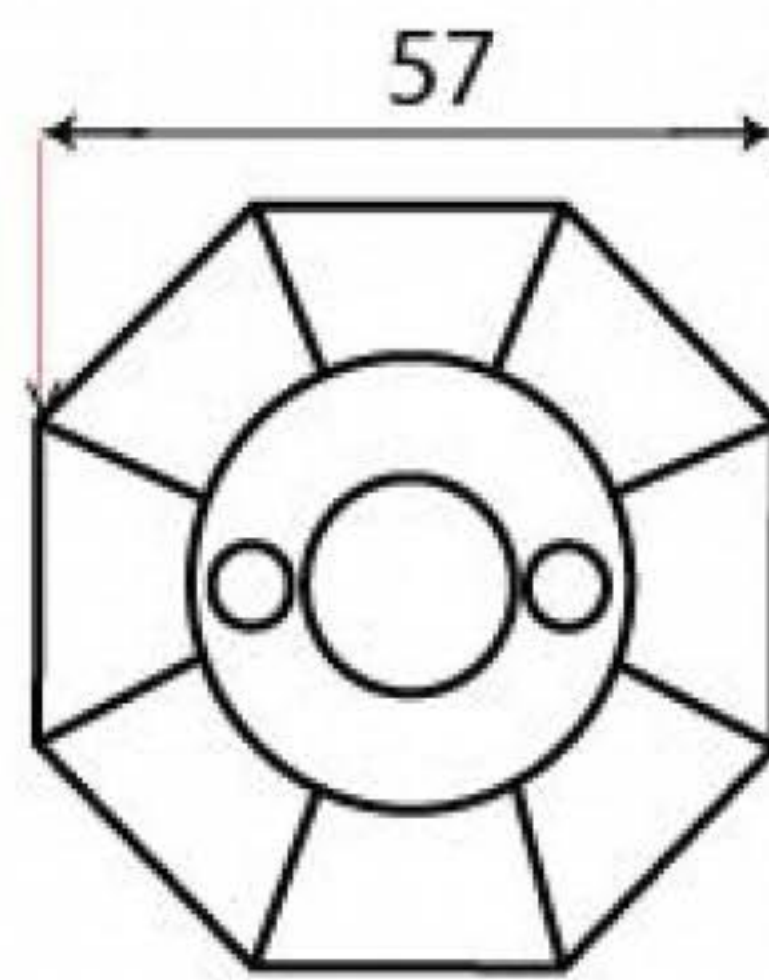

PRODUCT CODE 92064

1/2" (12mm)

HANDFORGED
TRADITIONAL
IRONMONGERY

Due to the hand crafted nature of our products all measurements are approximate and should be used as a guide only