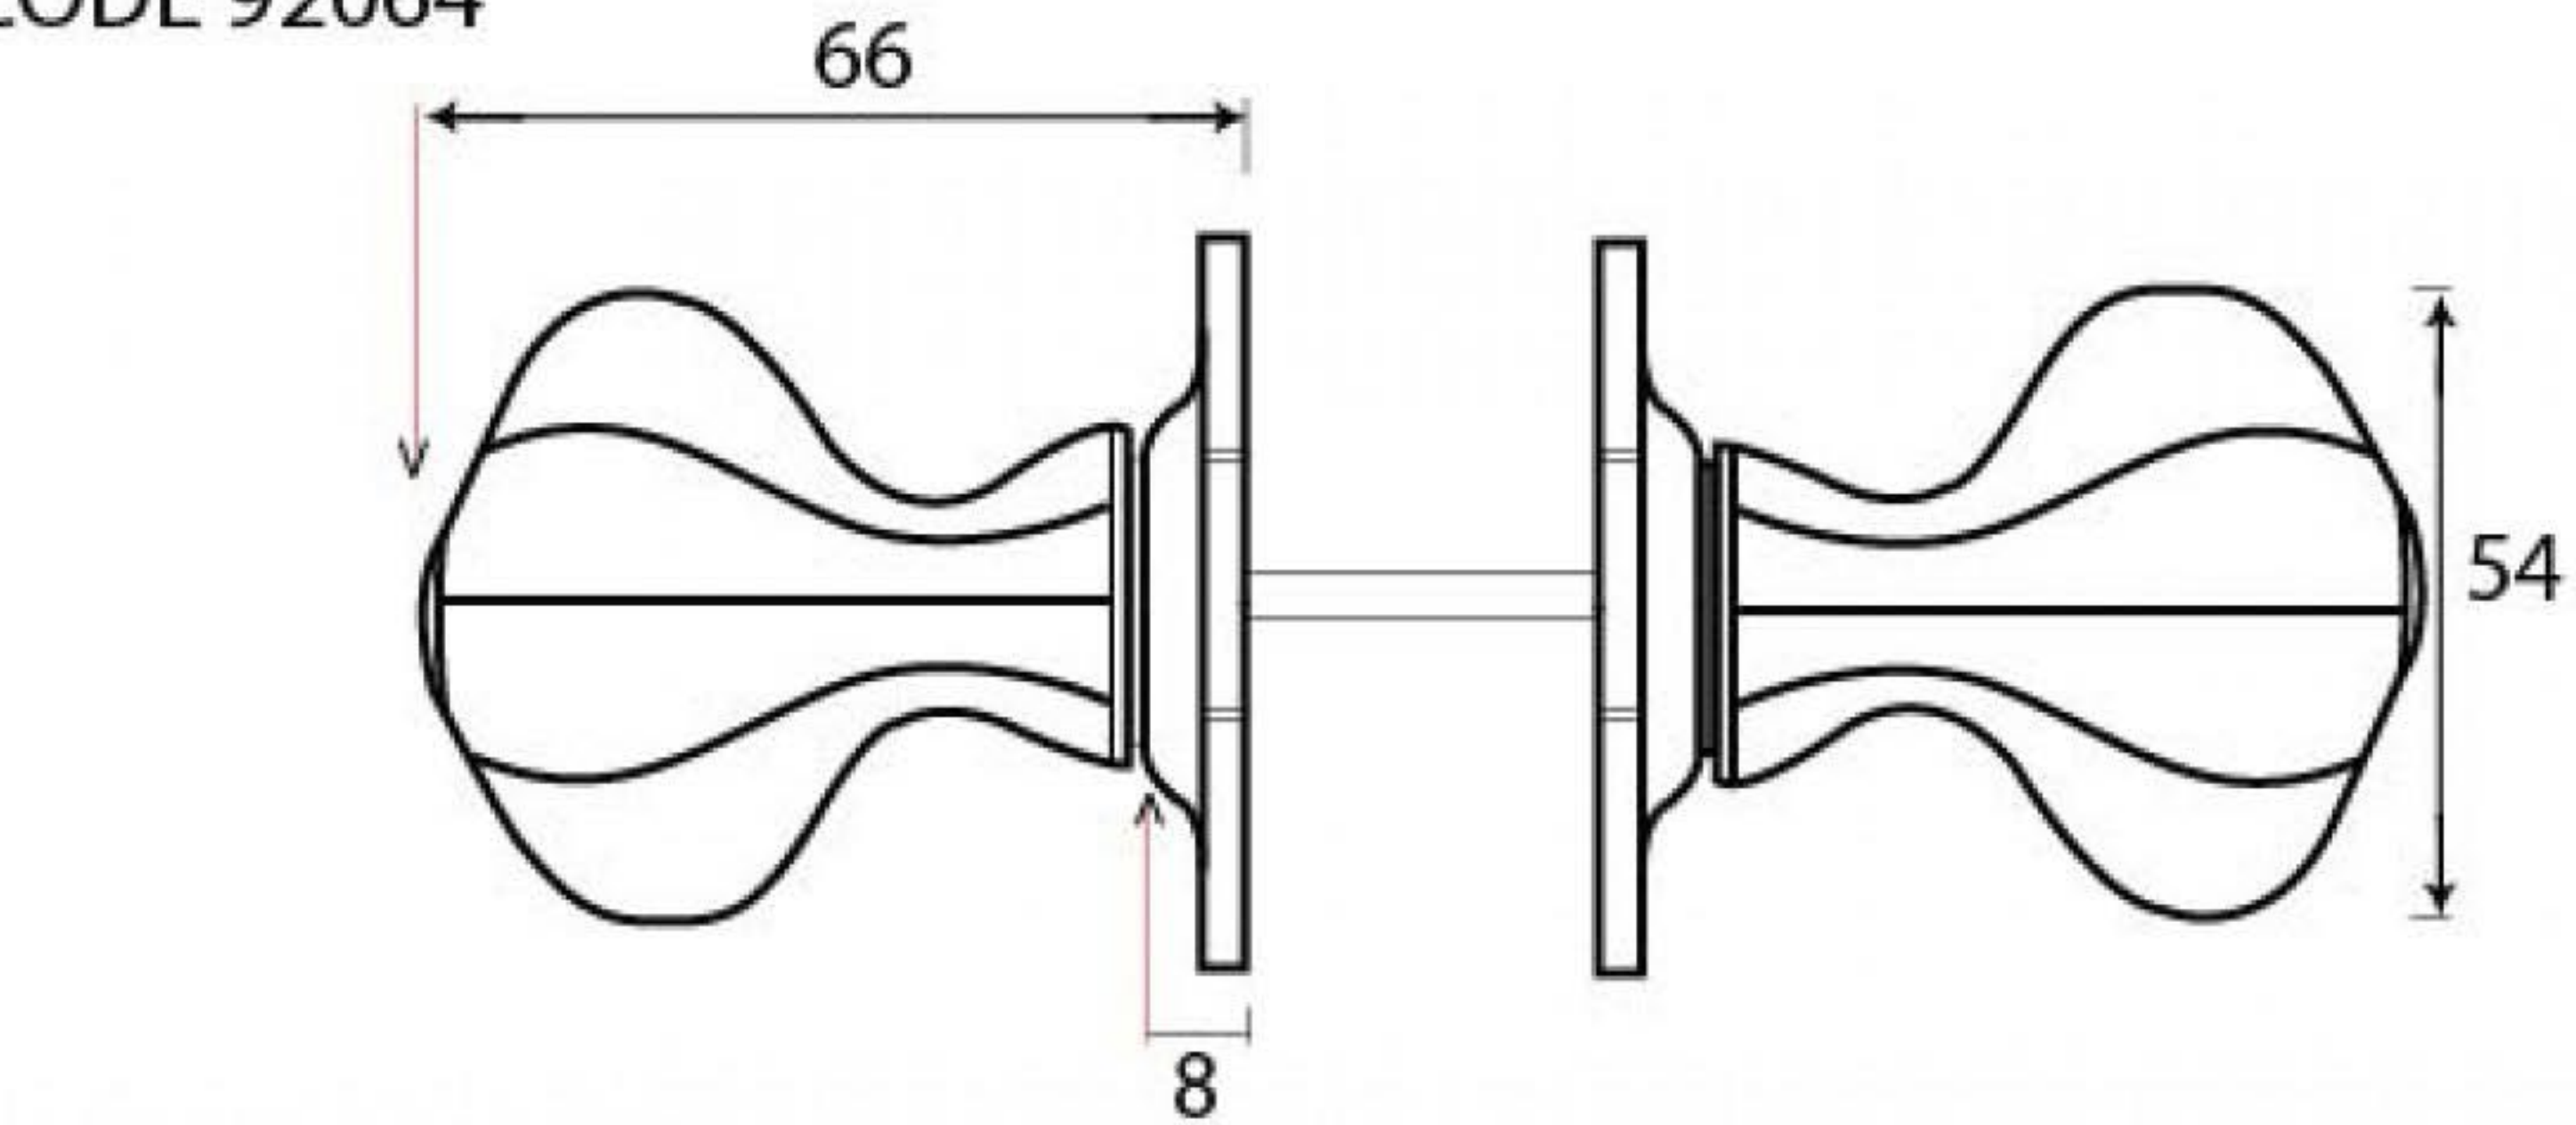

PRODUCT CODE 92064

1/2" (12mm)

HANDFORGED
TRADITIONAL
IRONMONGERY

Due to the hand crafted nature of our products all measurements are approximate and should be used as a guide only