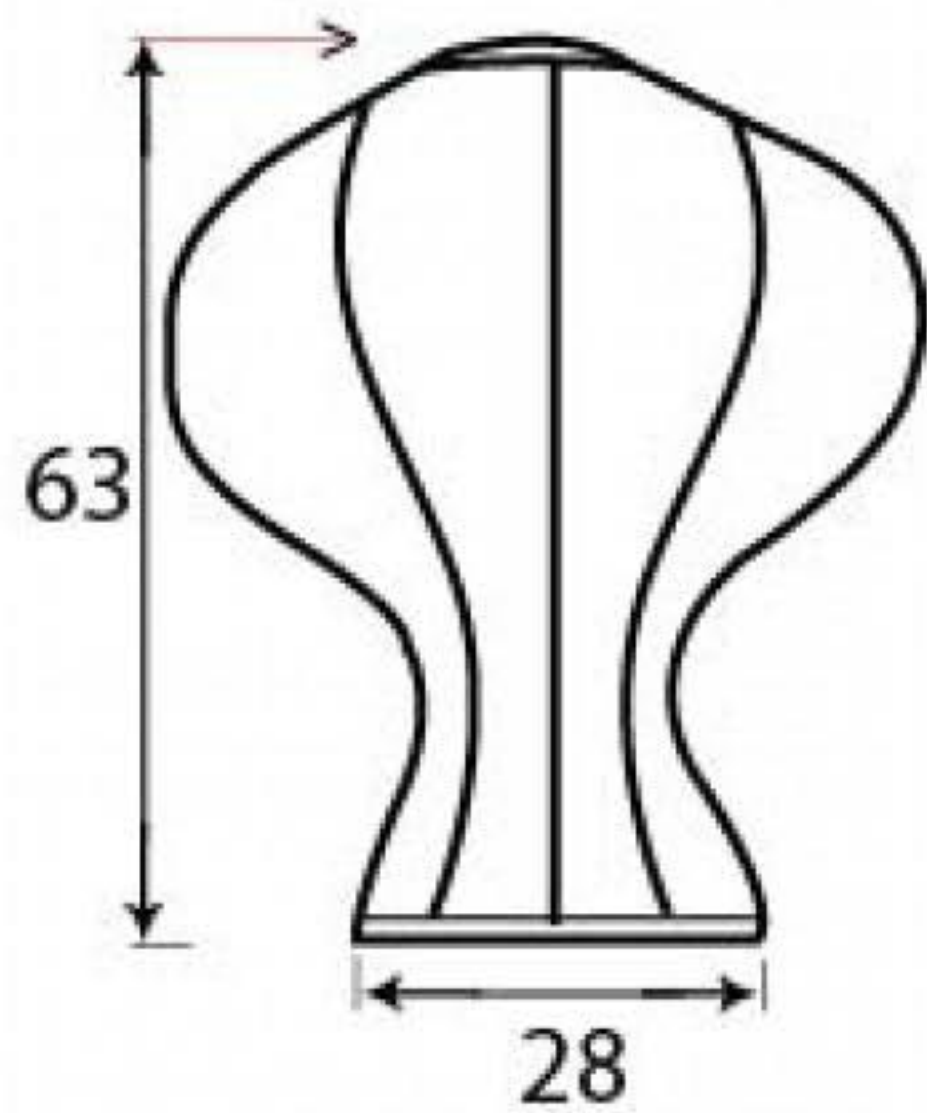

PRODUCT CODE 92064

1/2" (12mm)

HANDFORGED
TRADITIONAL
IRONMONGERY

Due to the hand crafted nature of our products all measurements are approximate and should be used as a guide only