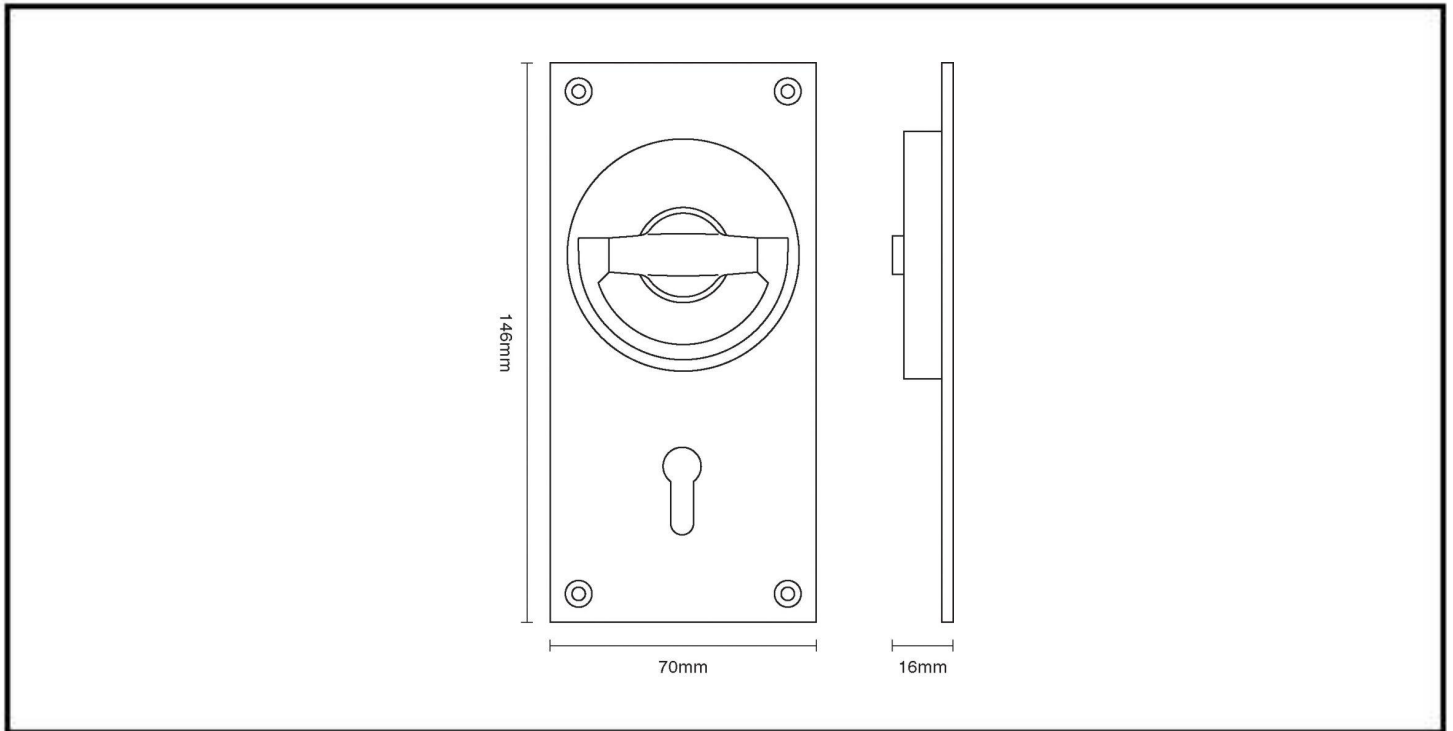

CROFT

Long Lasting Tradition

SPECIFICATION SHEET - PRODUCT CODE **1804**

PRODUCT

Flush Lock Handle 1804

Please note that illustration sizes are approximations

Finishes:

PB PBUL AB AGD AN