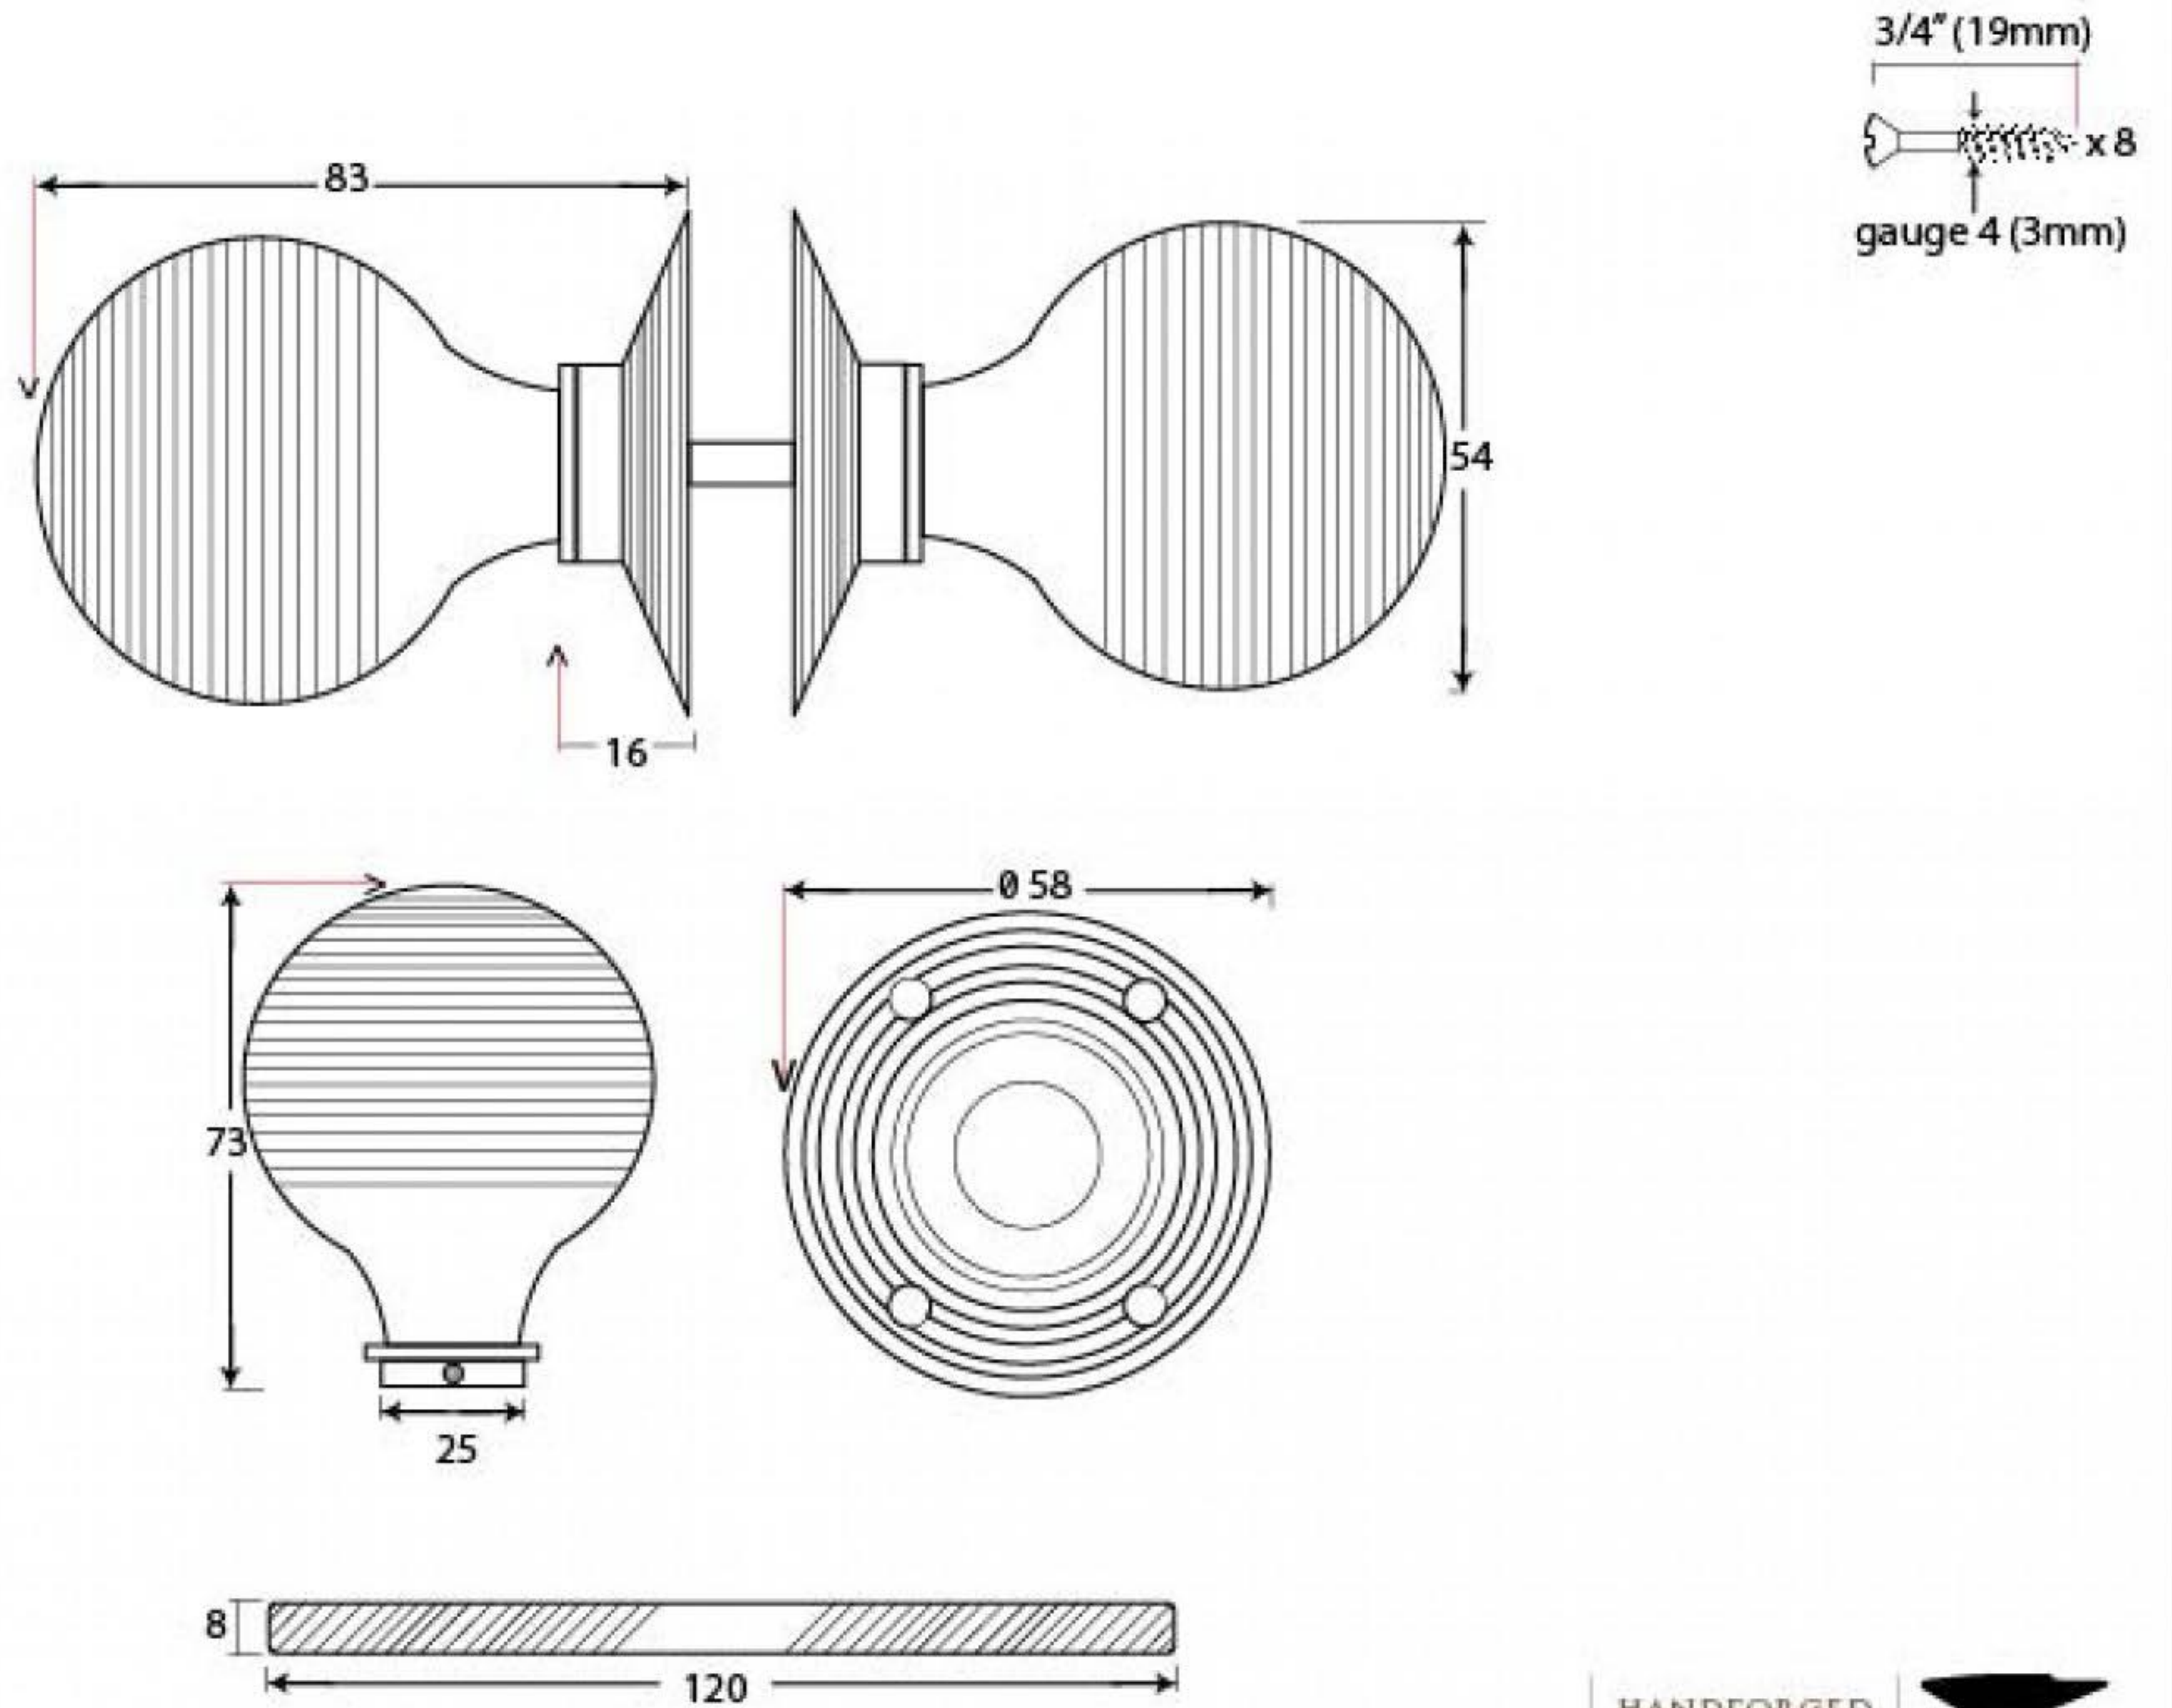

PRODUCT CODE 83635

HANDFORGED  
TRADITIONAL  
IRONMONGERY

Due to the hand crafted nature of our products all measurements are approximate and should be used as a guide only