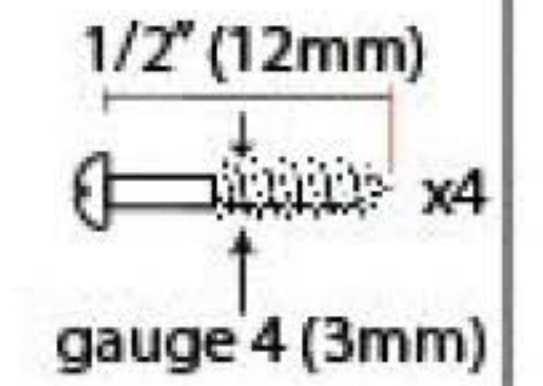

PRODUCT CODE 92066

HANDFORGED
TRADITIONAL
IRONMONGERY

Due to the hand crafted nature of our products all measurements are approximate and should be used as a guide only