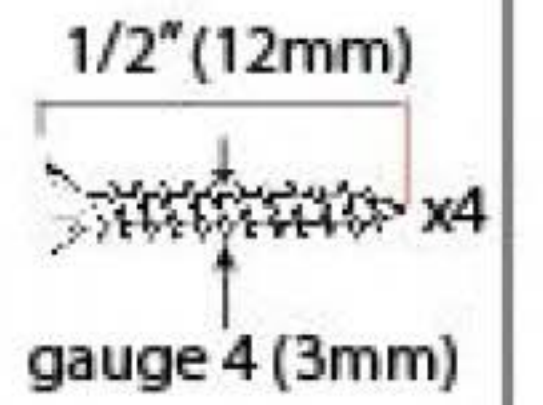

PRODUCT CODE 92066

HANDFORGED
TRADITIONAL
IRONMONGERY

Due to the hand crafted nature of our products all measurements are approximate and should be used as a guide only