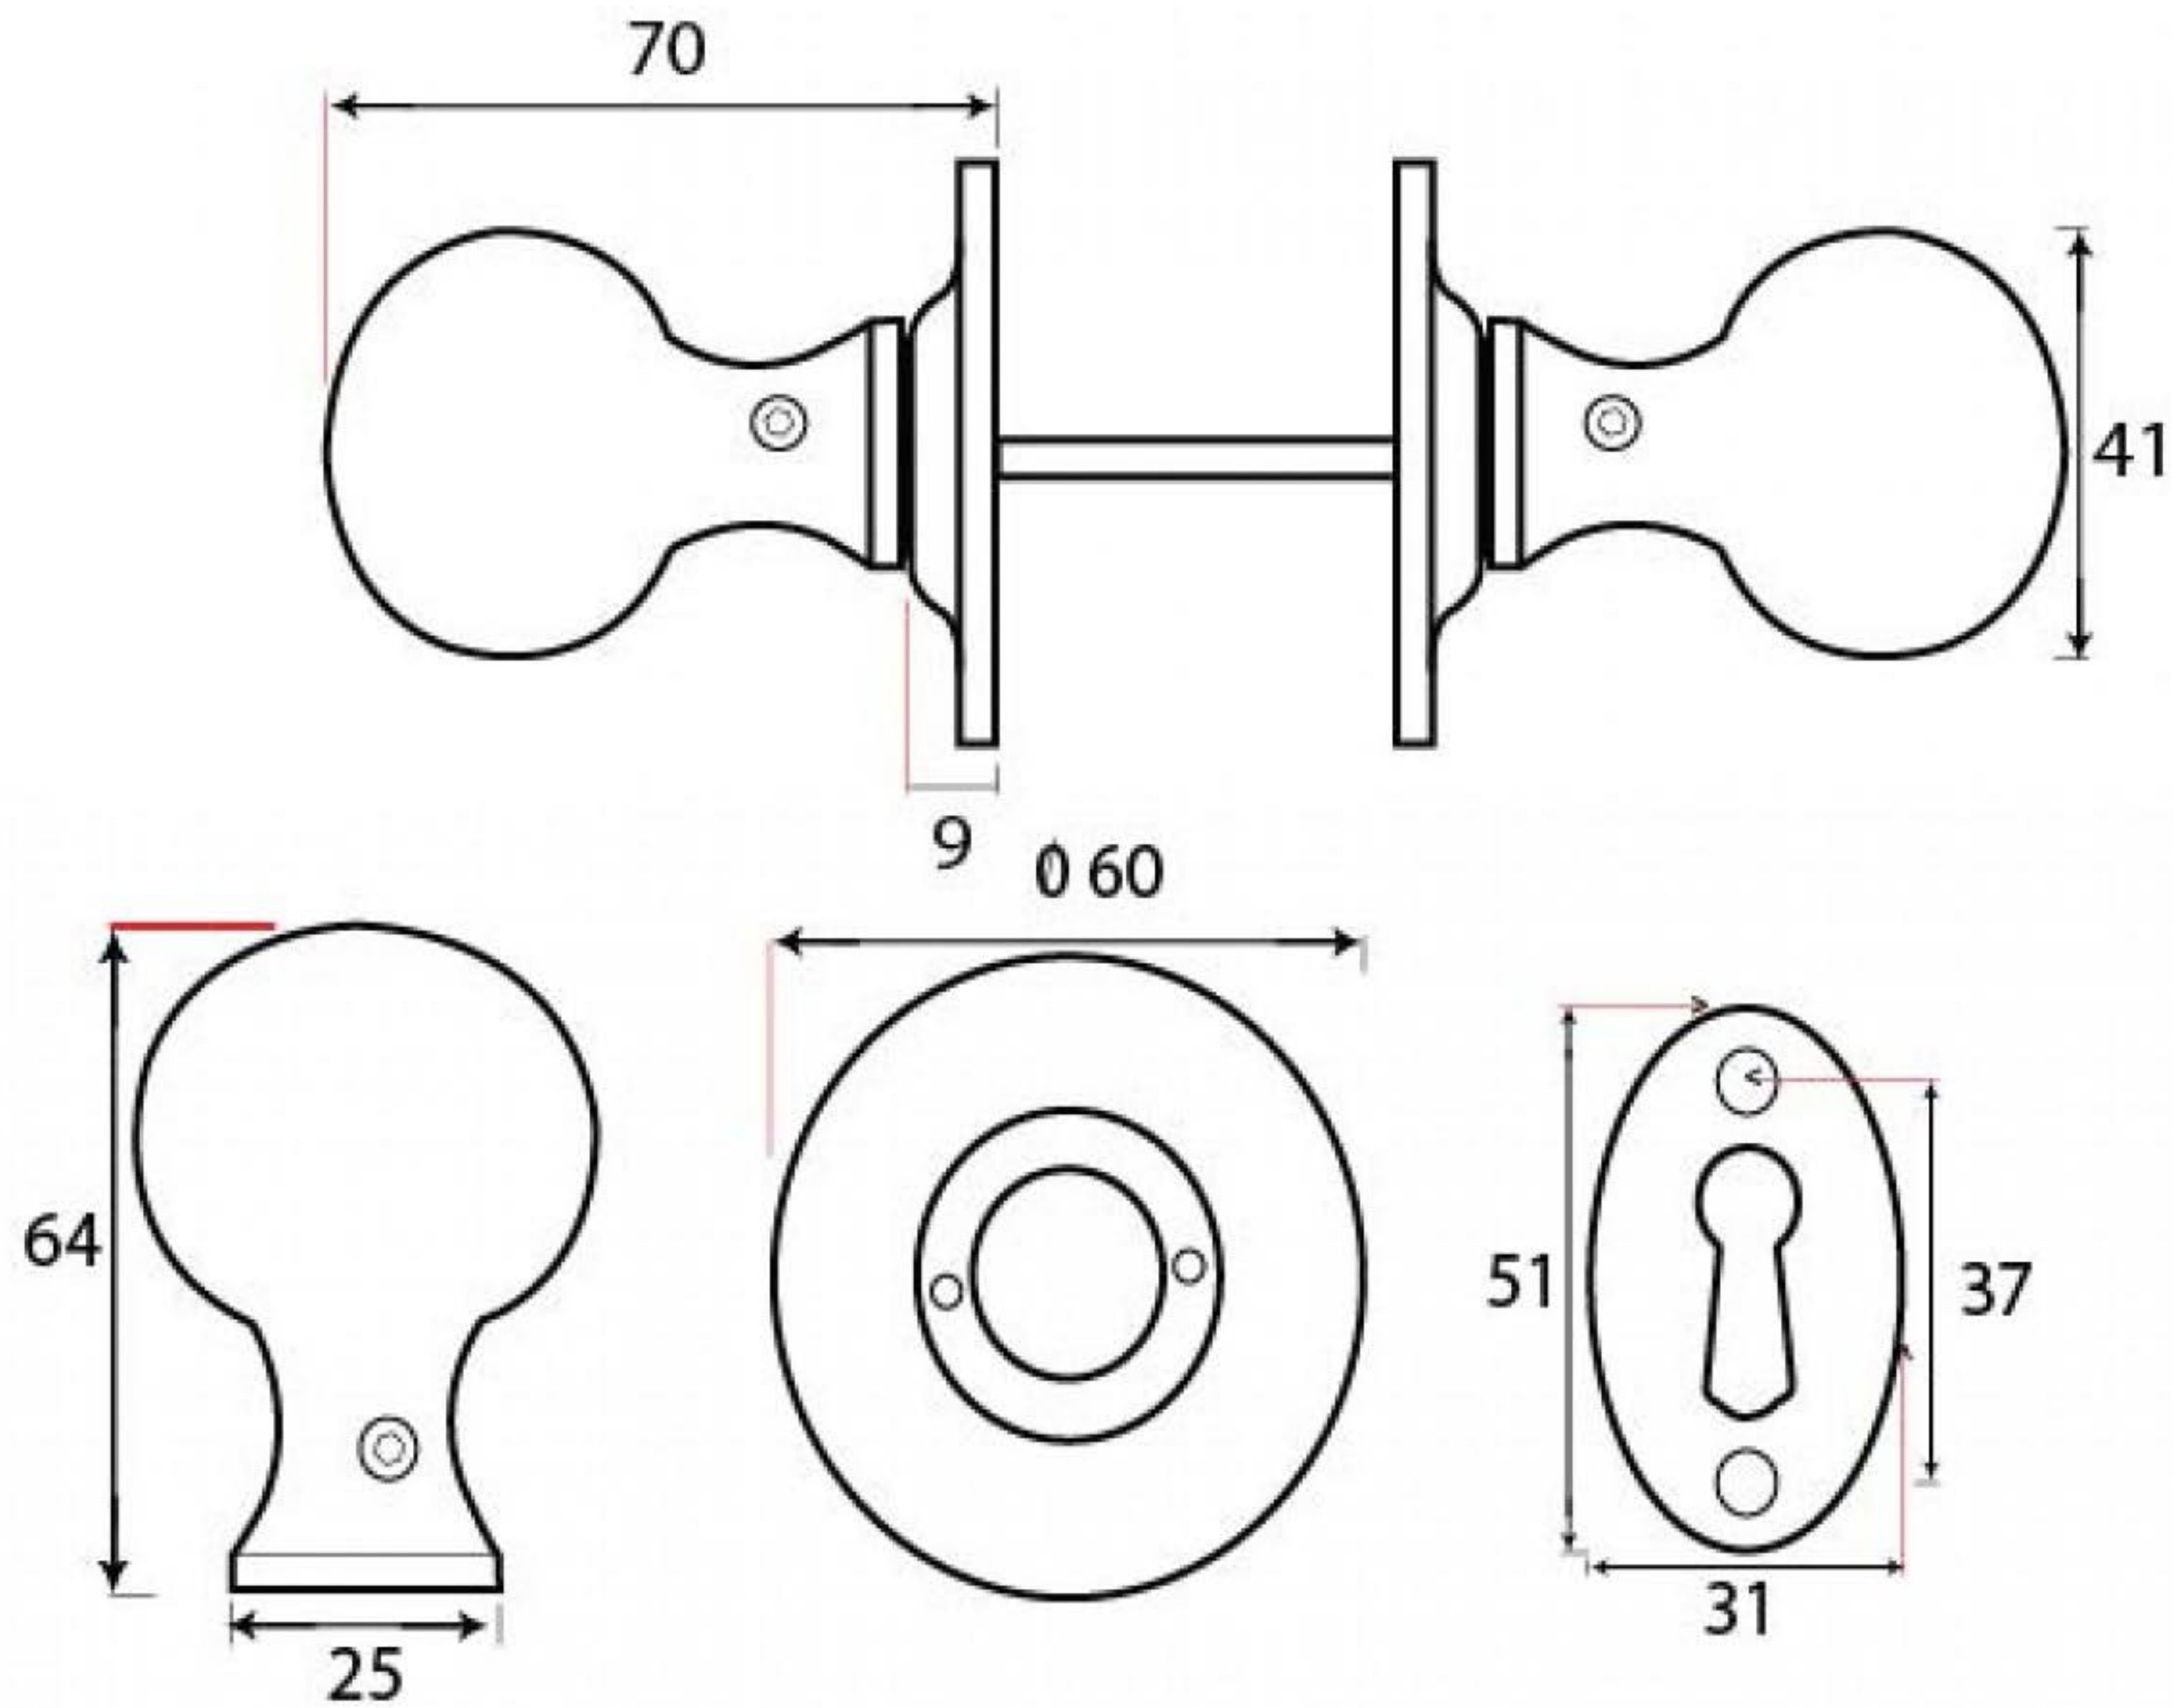

PRODUCT CODE 92066

HANDFORGED
TRADITIONAL
IRONMONGERY

Due to the hand crafted nature of our products all measurements are approximate and should be used as a guide only