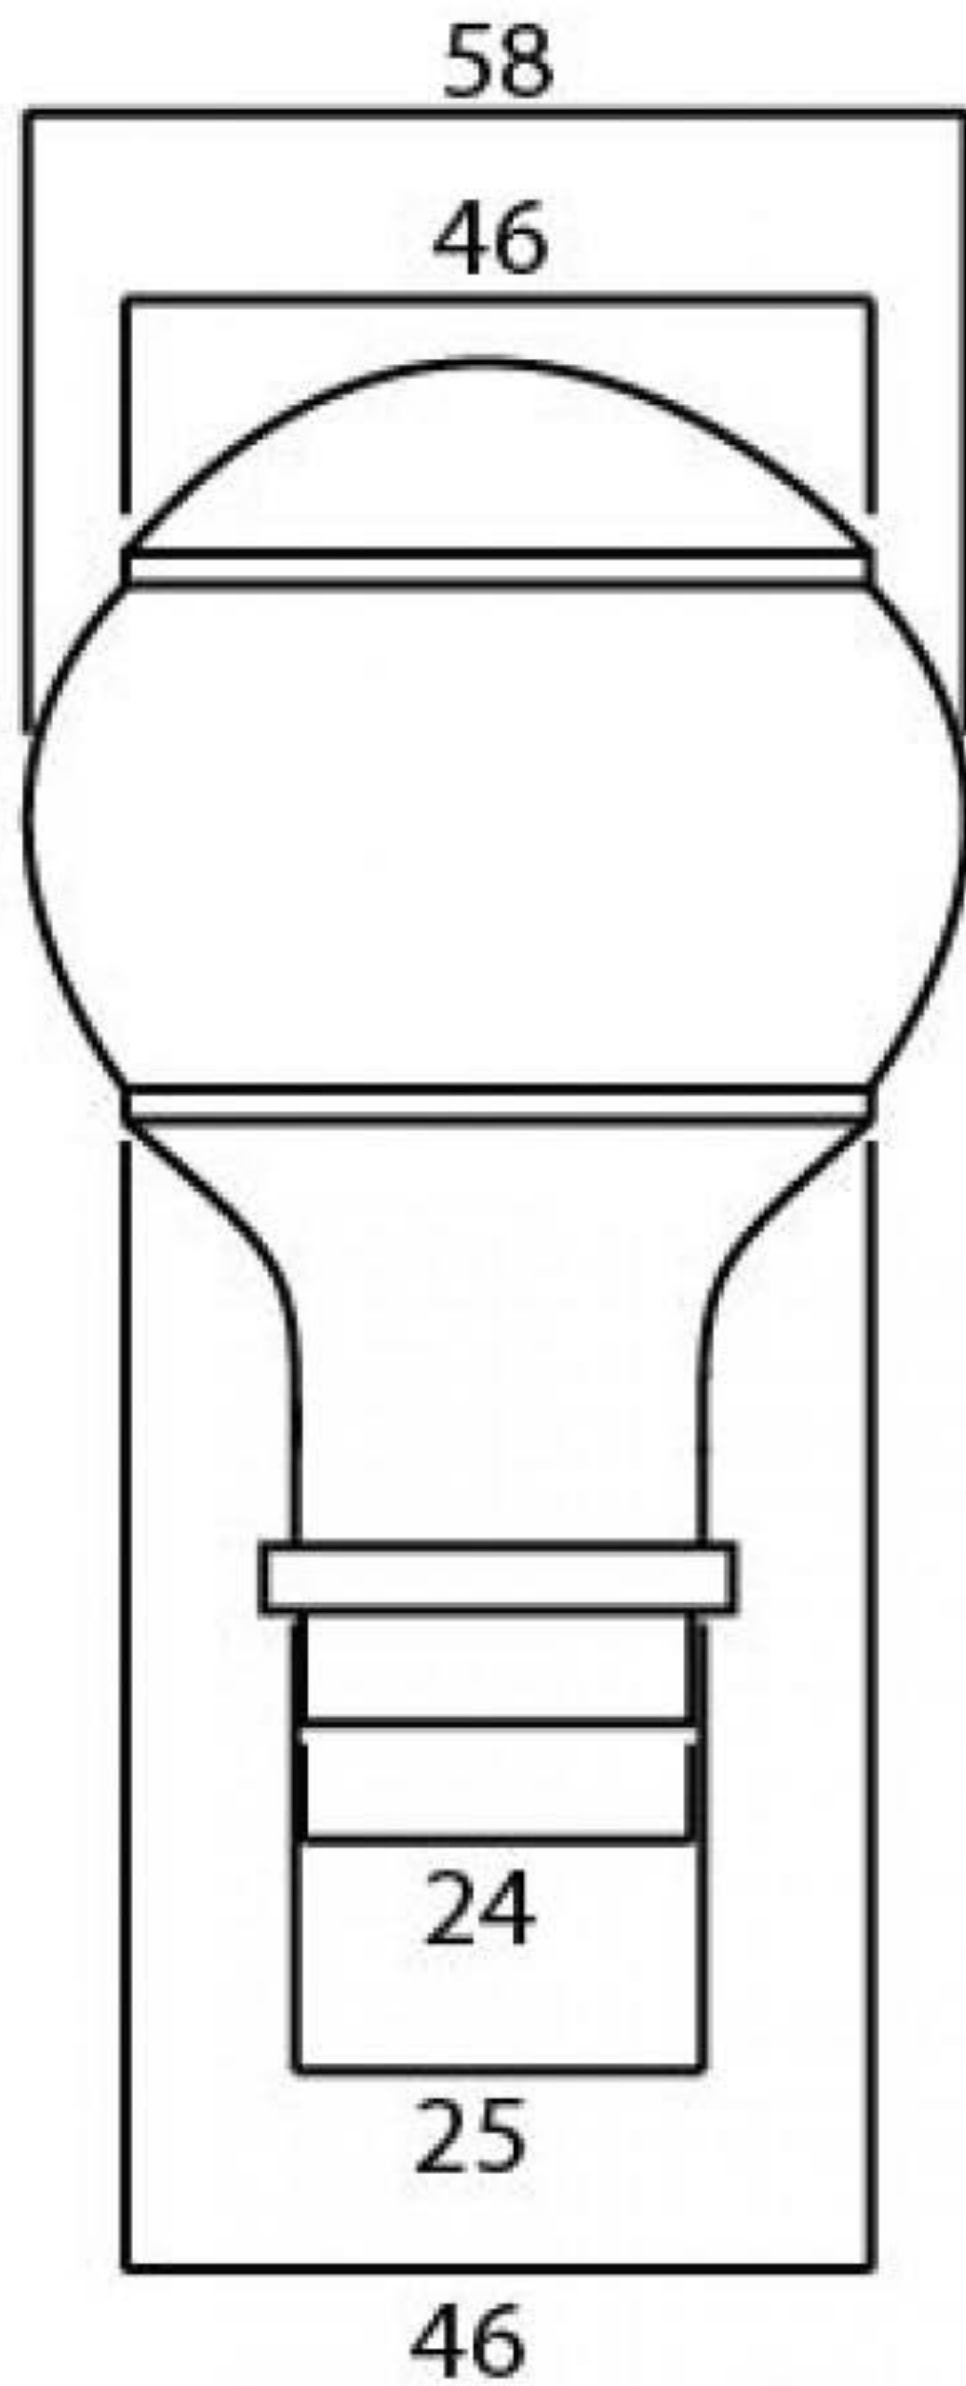

PRODUCT CODE 92067

1" (25mm)
x 8
Gauge 6 (3.5mm)

HANDFORGED
TRADITION L
IRONMONGERY

Due to the hand crafted nature of our products all measurements are approximate and should be used as a guide only