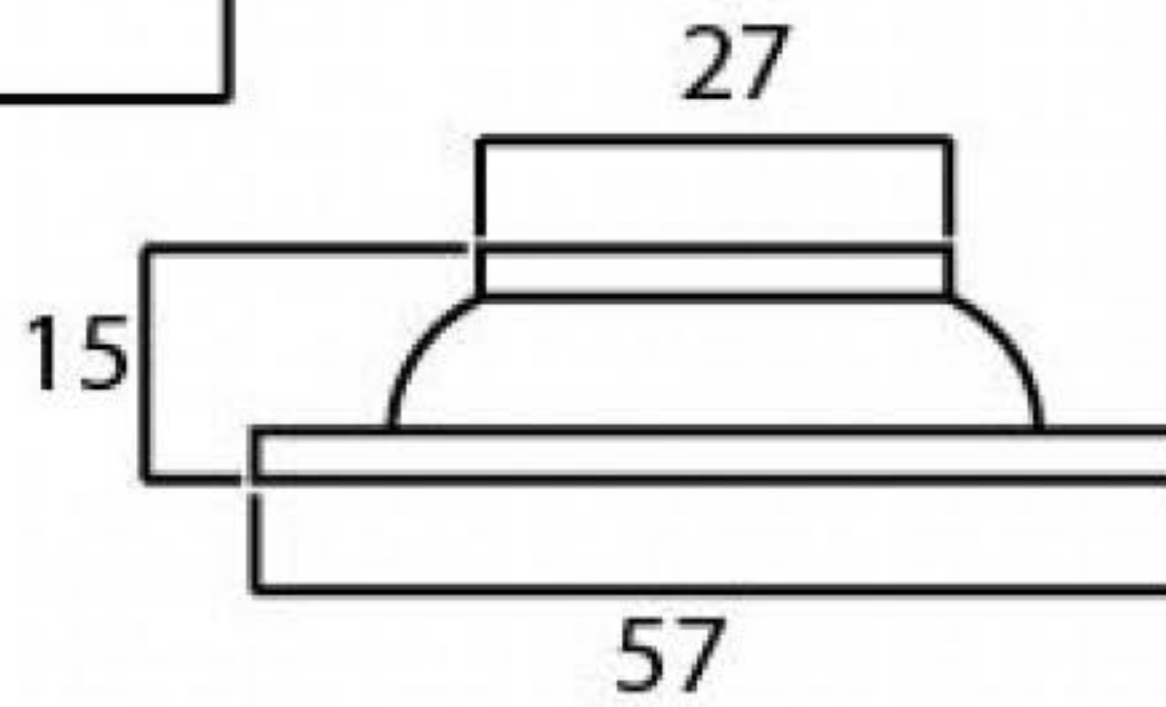

PRODUCT CODE 92067

1" (25mm)
x 8
Gauge 6 (3.5mm)

HANDFORGED
TRADITION L
IRONMONGERY

Due to the hand crafted nature of our products all measurements are approximate and should be used as a guide only