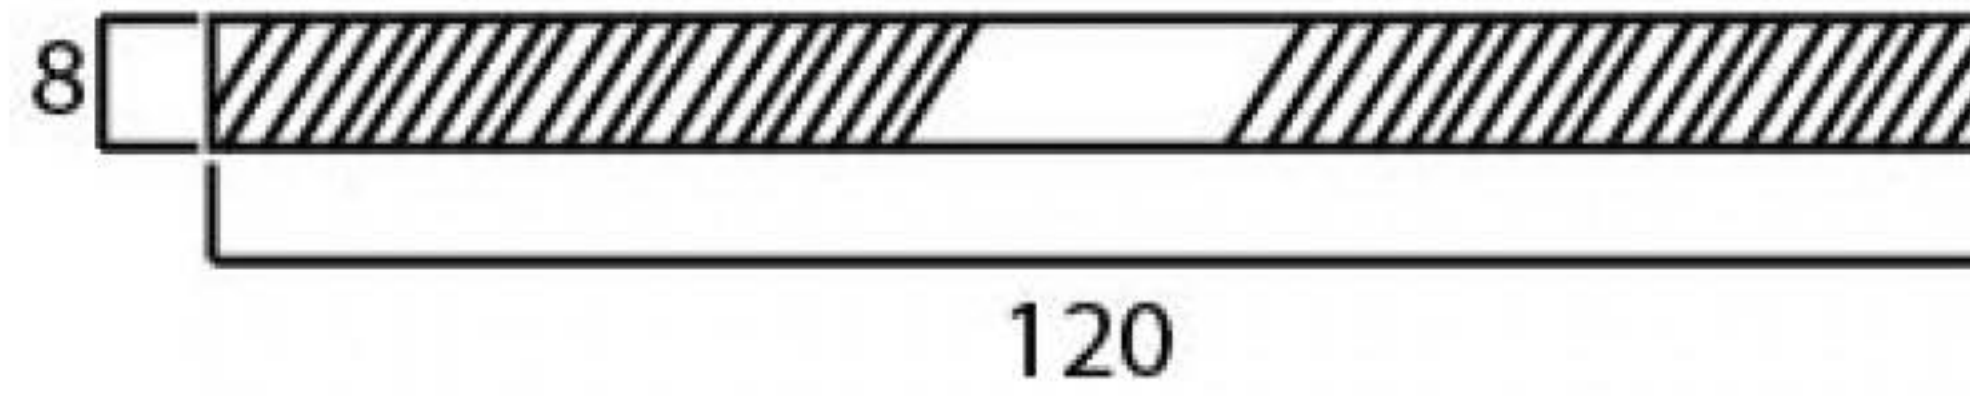

PRODUCT CODE 92067

1" (25mm)
x 8
Gauge 6 (3.5mm)

HANDFORGED
TRADITION L
IRONMONGERY

Due to the hand crafted nature of our products all measurements are approximate and should be used as a guide only