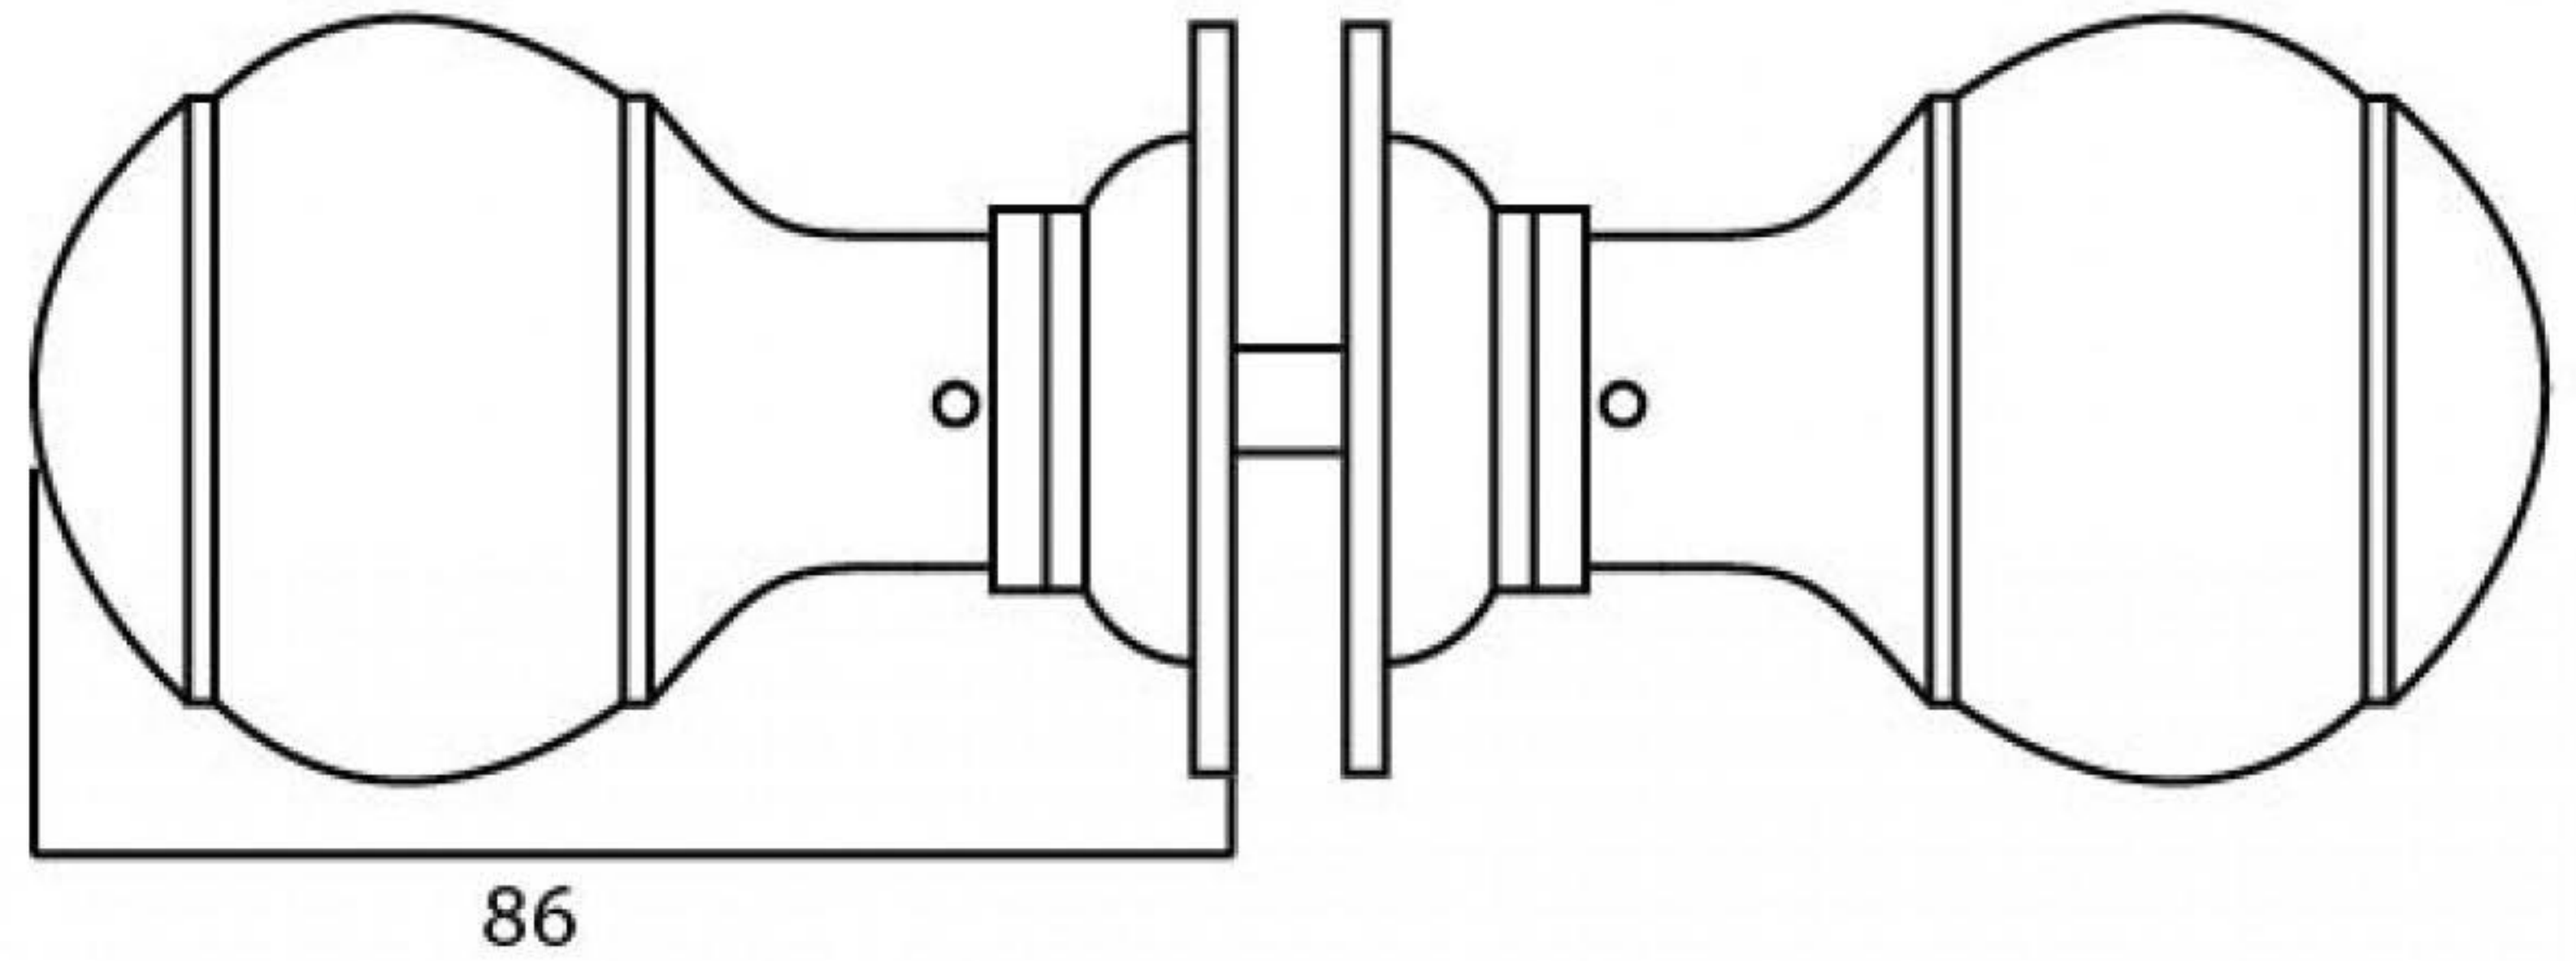

PRODUCT CODE 92067

1" (25mm)
x 8
Gauge 6 (3.5mm)

HANDFORGED
TRADITION L
IRONMONGERY

Due to the hand crafted nature of our products all measurements are approximate and should be used as a guide only