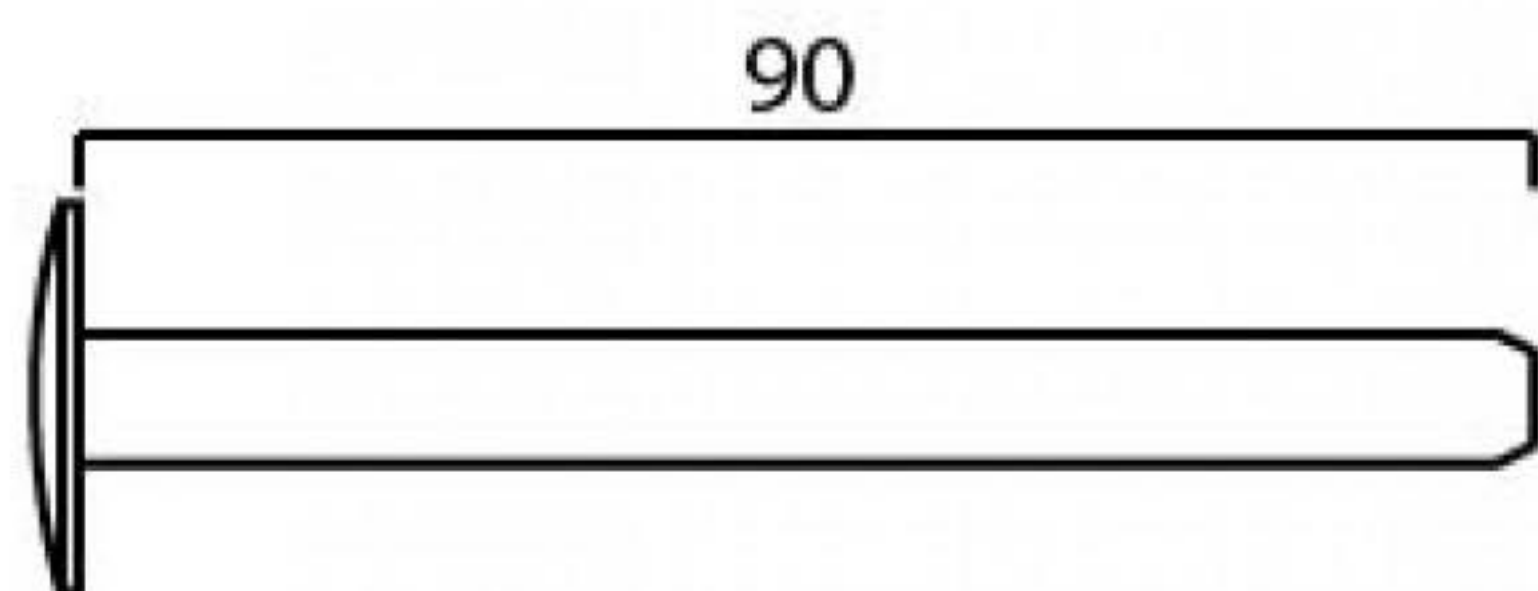

PRODUCT CODE 92069

HANDFORGED
TRADITION L
IRONMONGERY

Due to the hand crafted nature of our products all measurements are approximate and should be used as a guide only