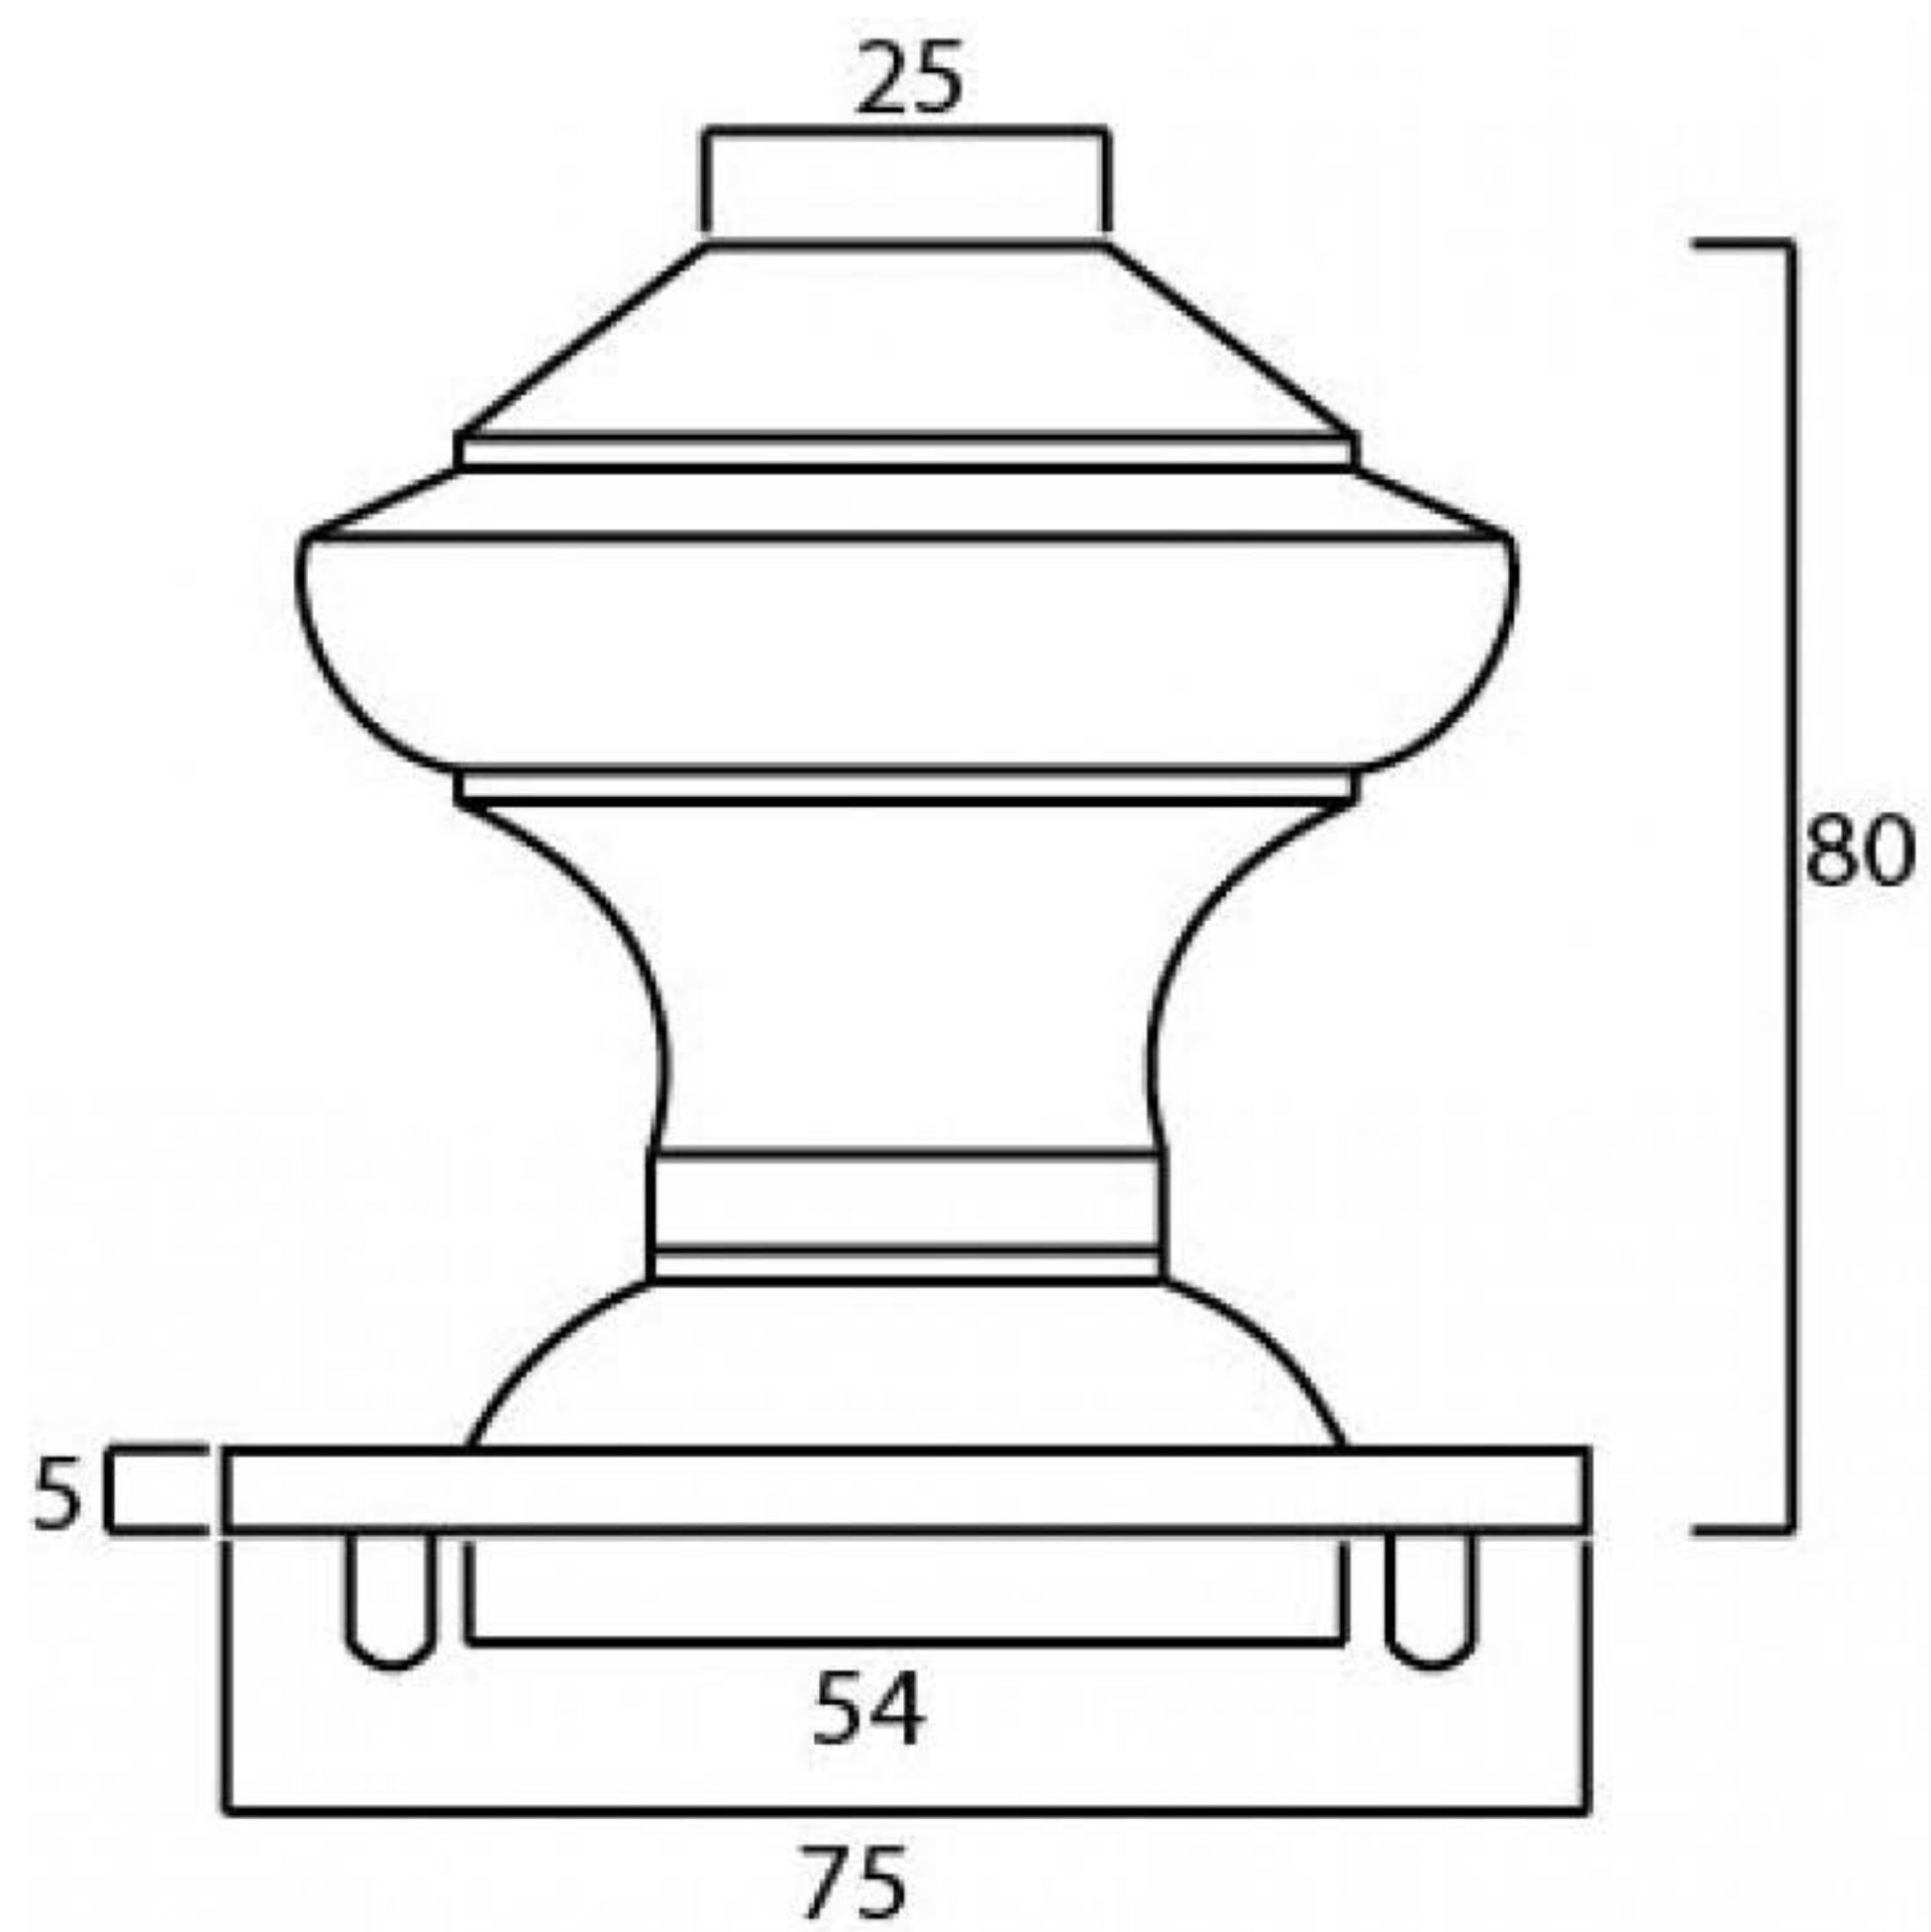

PRODUCT CODE 92069

HANDFORGED
TRADITION L
IRONMONGERY

Due to the hand crafted nature of our products all measurements are approximate and should be used as a guide only