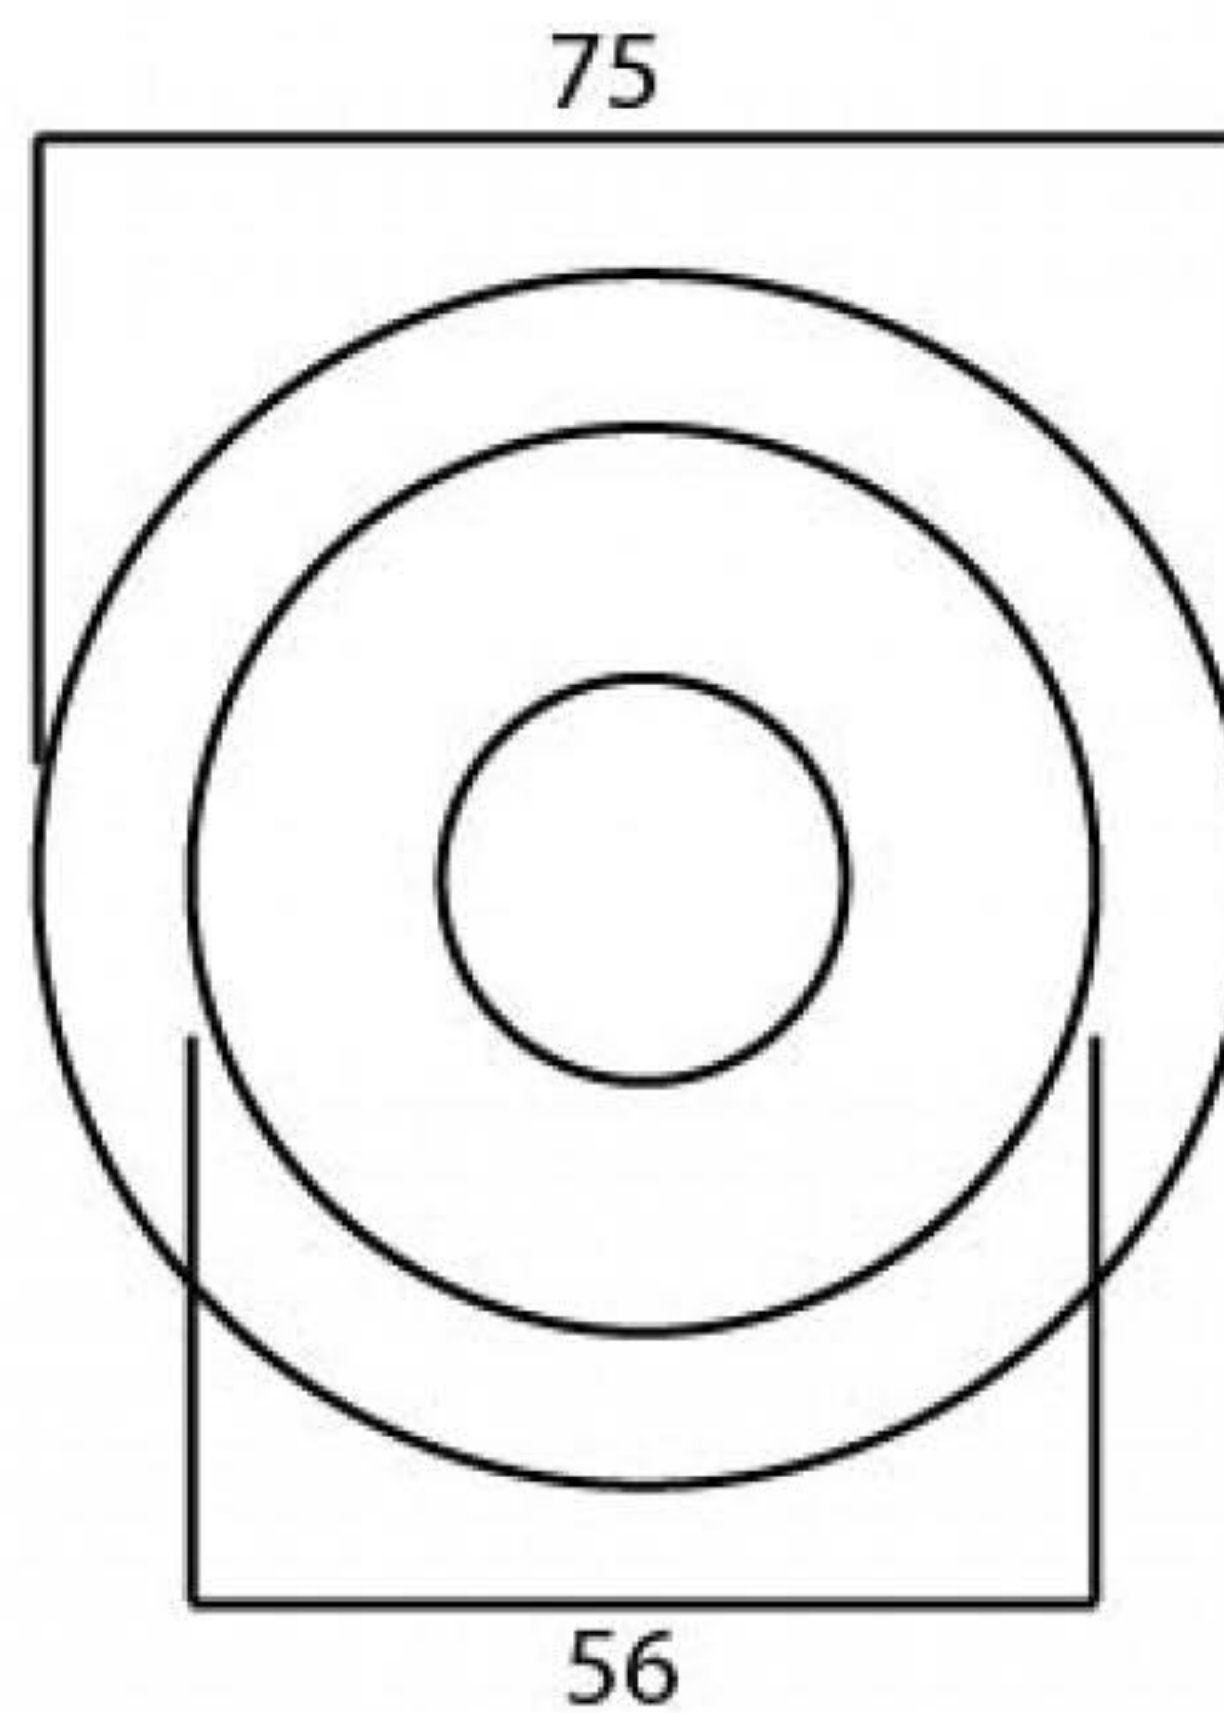

PRODUCT CODE 92069

HANDFORGED
TRADITION L
IRONMONGERY

Due to the hand crafted nature of our products all measurements are approximate and should be used as a guide only