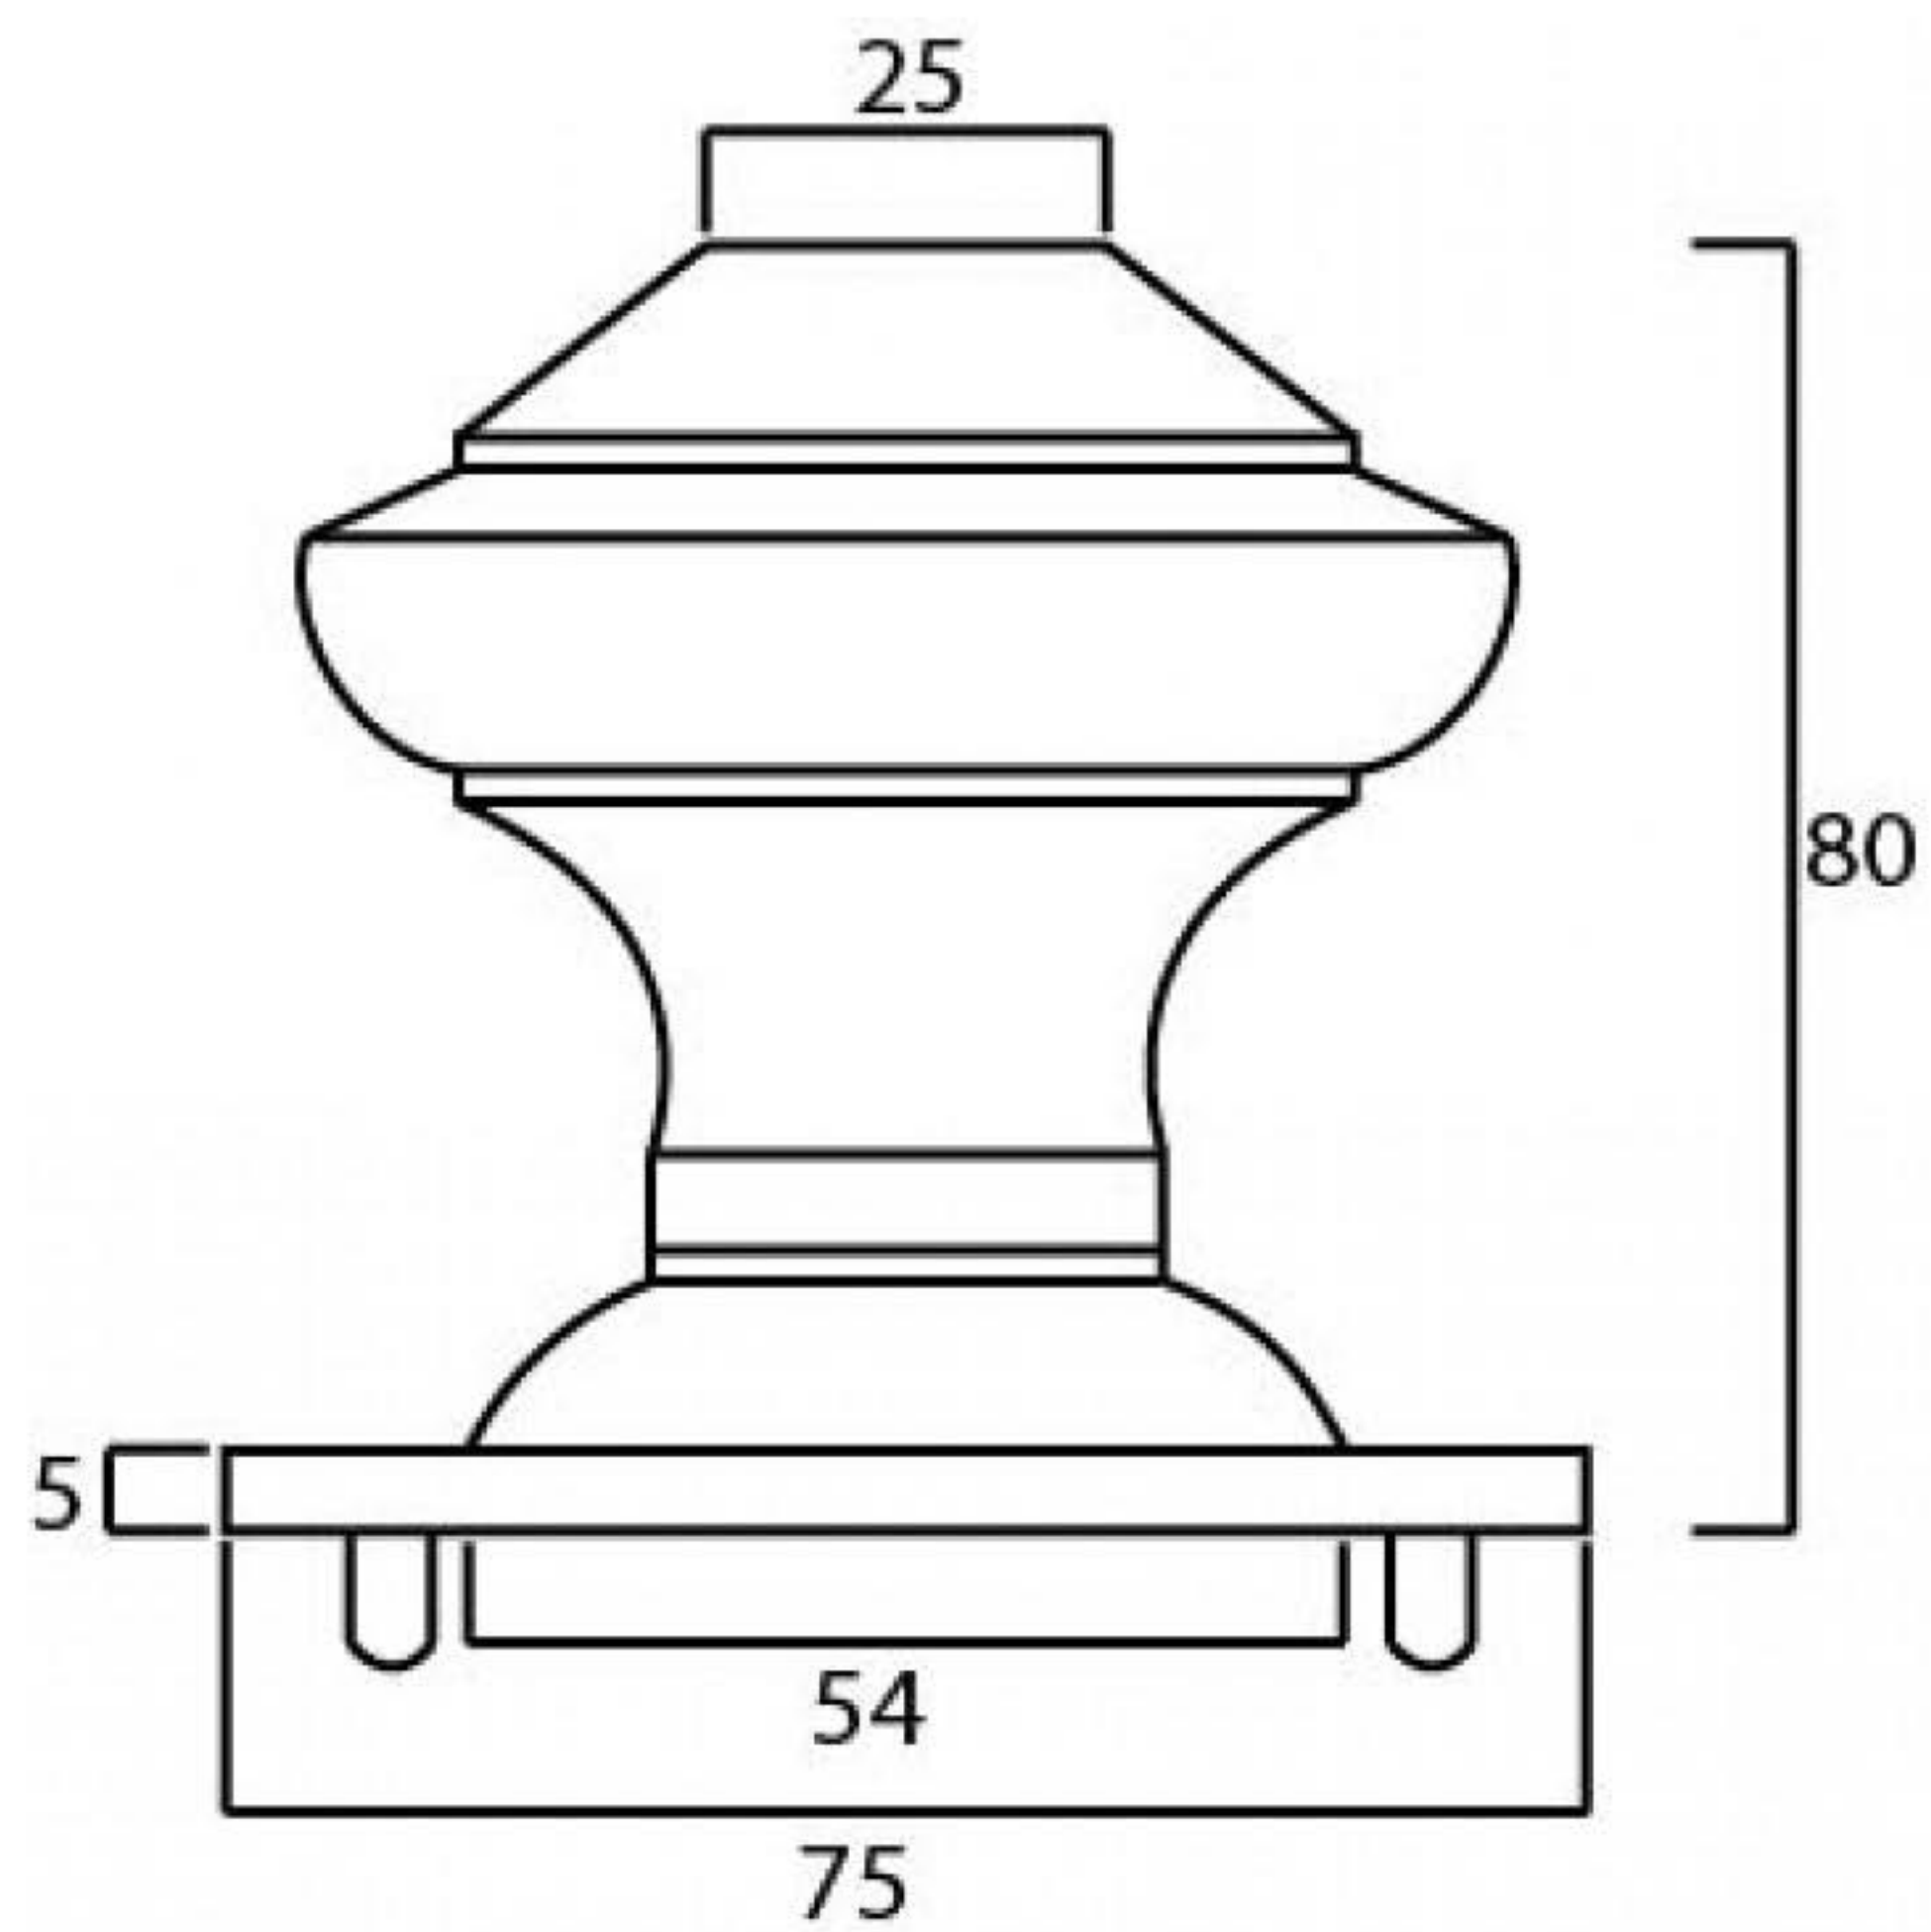

PRODUCT CODE 92070

HANDFORGED
TRADITION L
IRONMONGERY

Due to the hand crafted nature of our products all measurements are approximate and should be used as a guide only