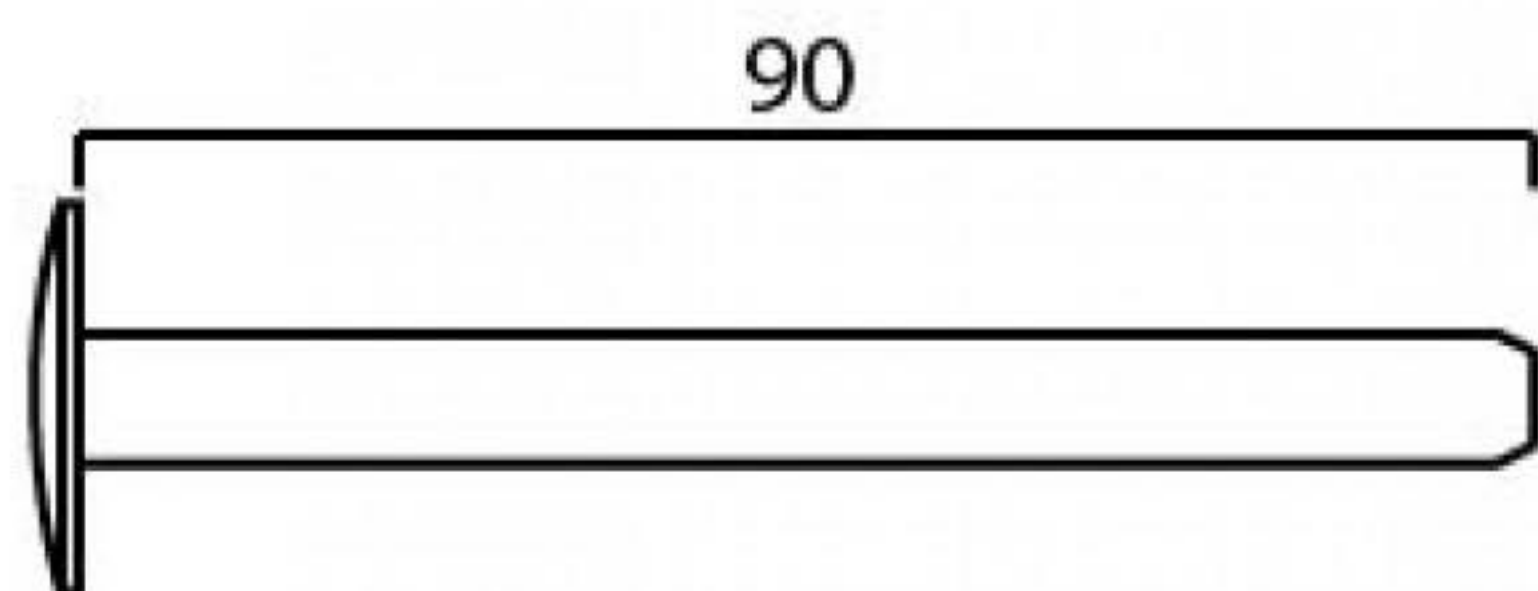

PRODUCT CODE 92070

HANDFORGED
TRADITION L
IRONMONGERY

Due to the hand crafted nature of our products all measurements are approximate and should be used as a guide only