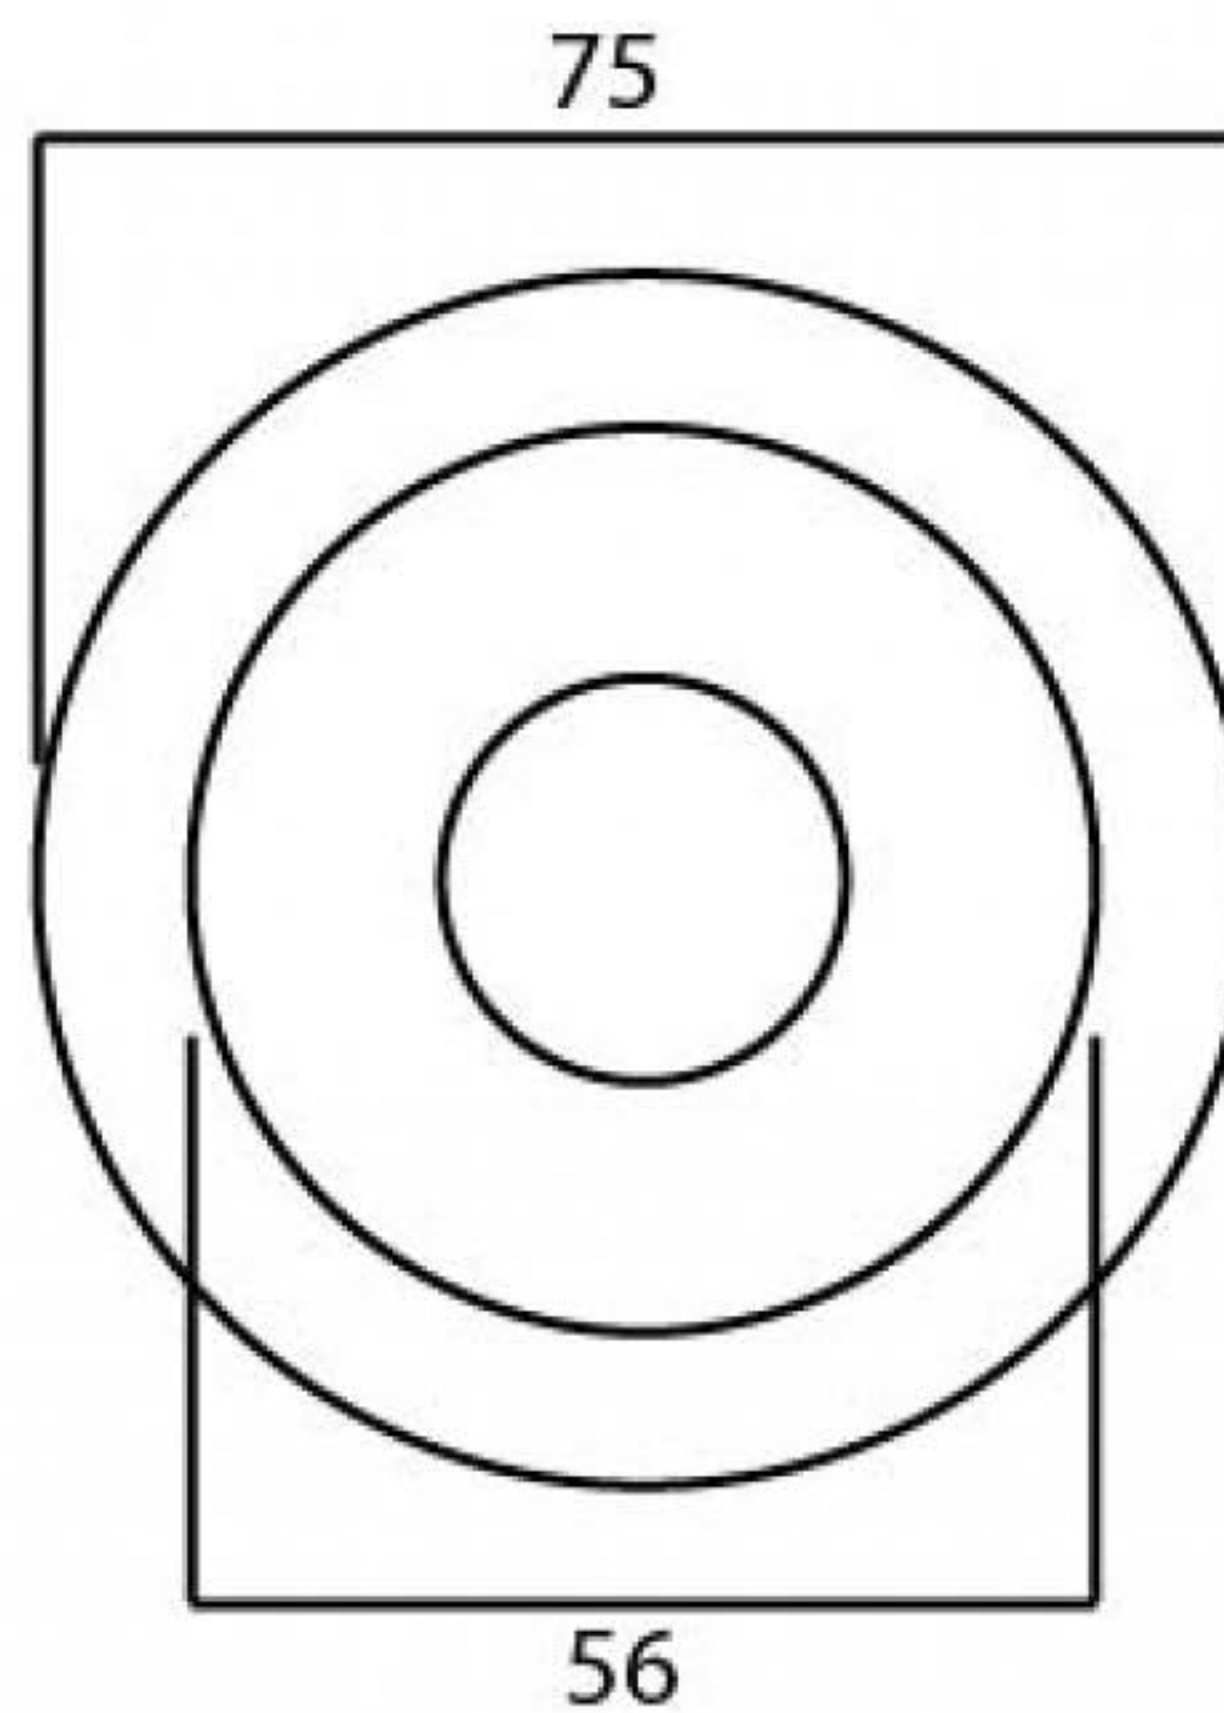

PRODUCT CODE 92070

HANDFORGED
TRADITION L
IRONMONGERY

Due to the hand crafted nature of our products all measurements are approximate and should be used as a guide only