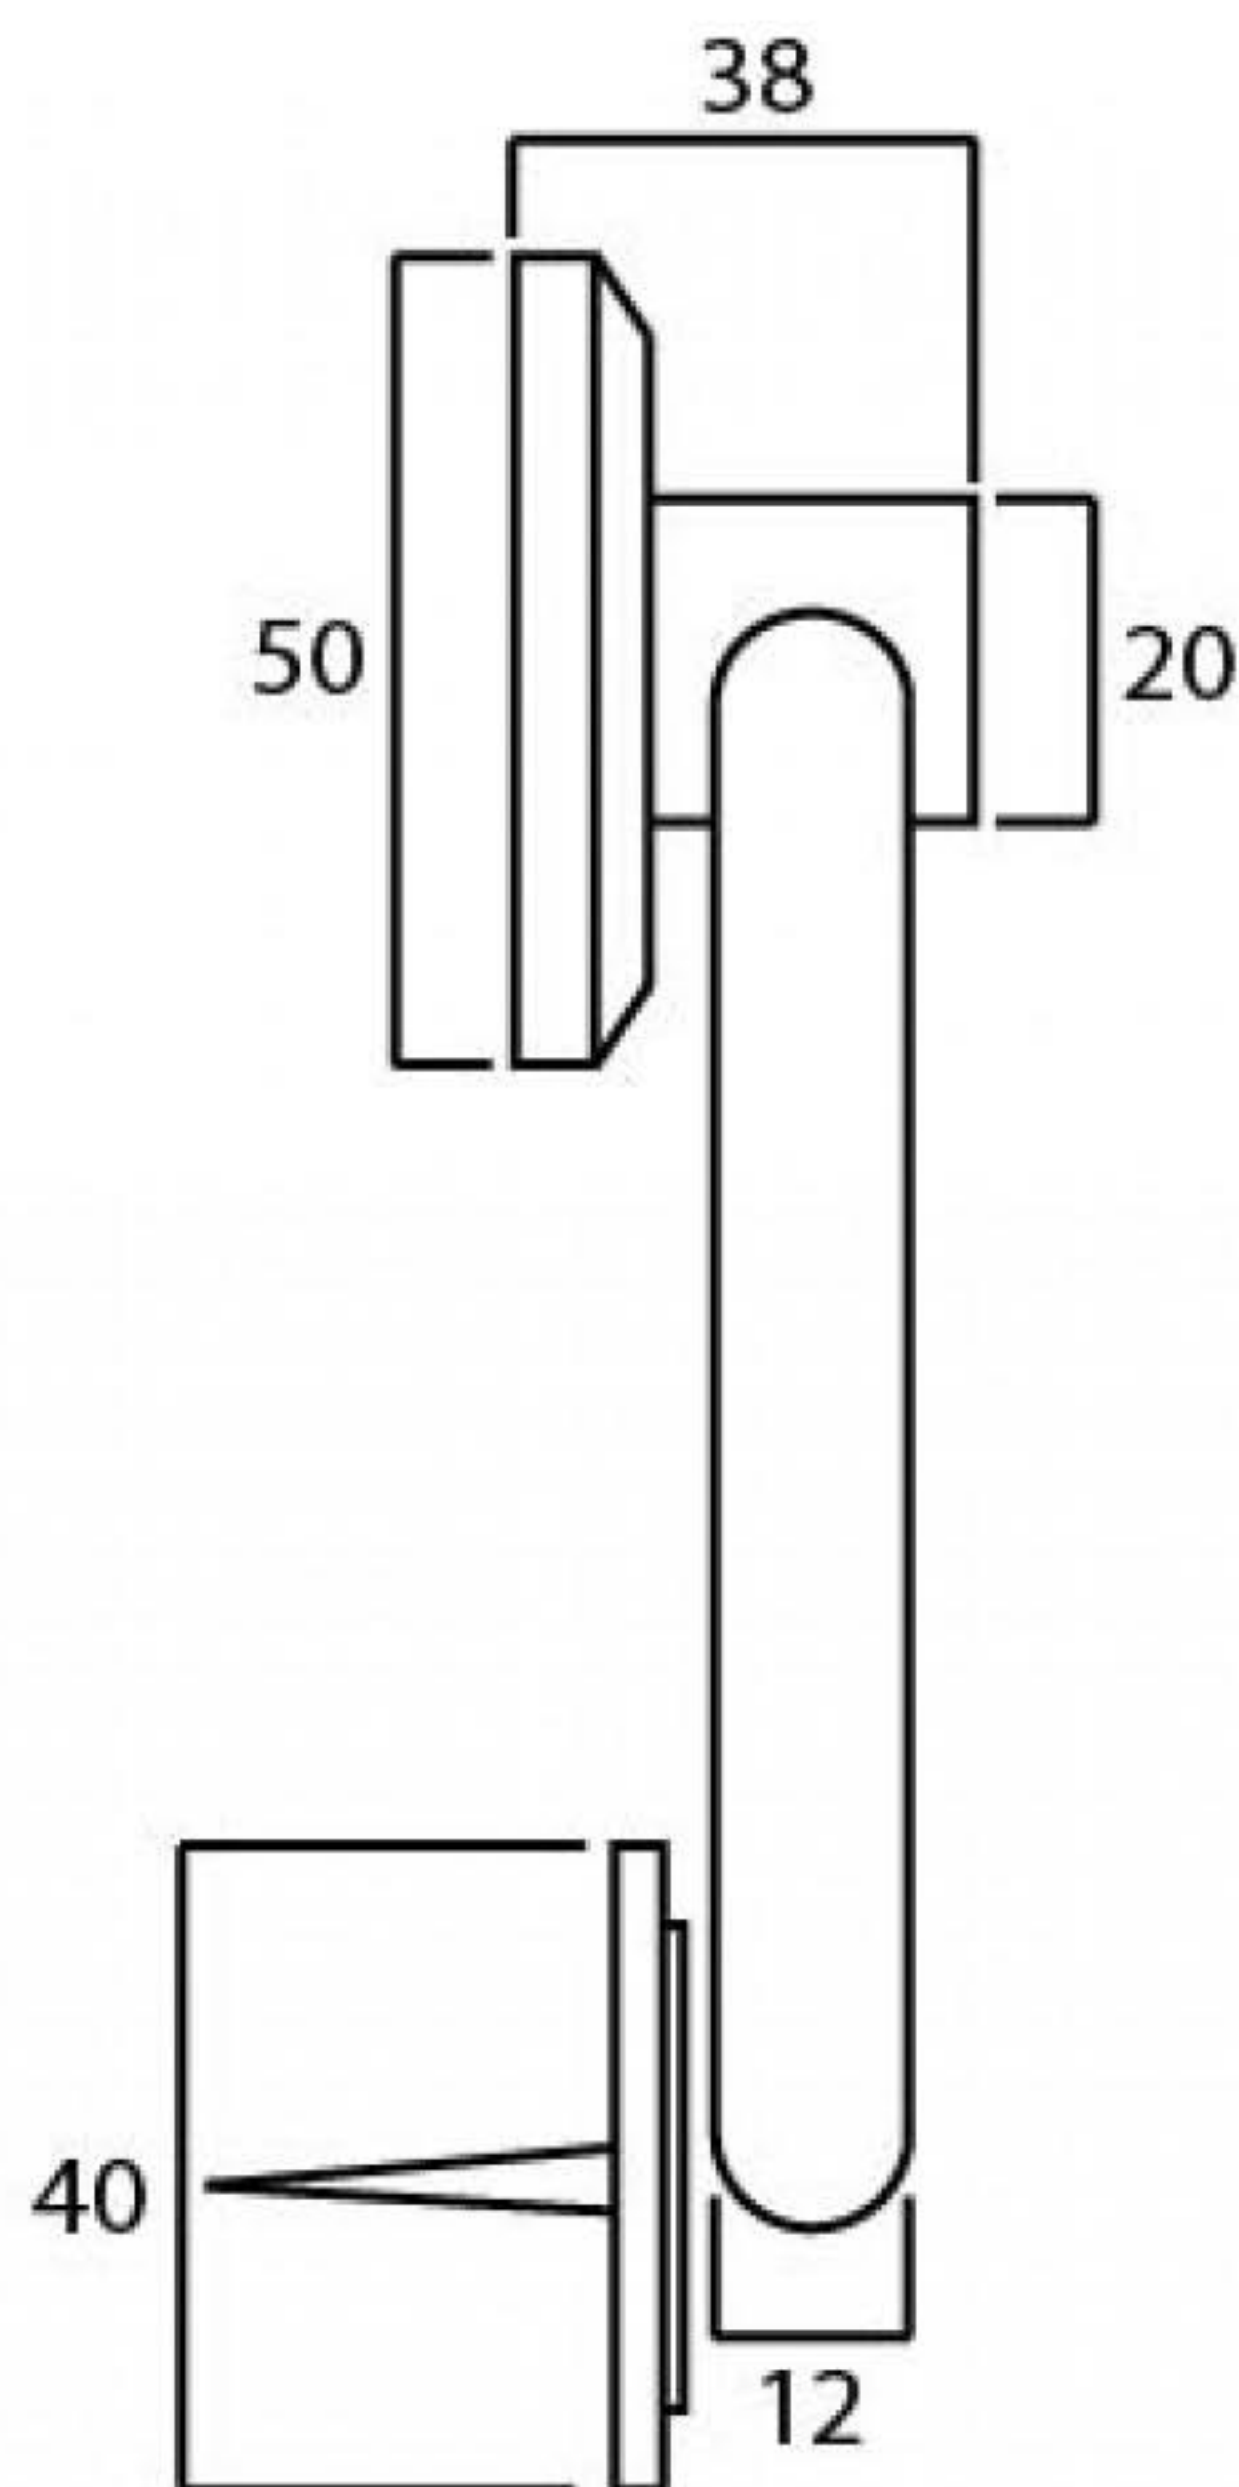

PRODUCT CODE 92075

1" (25mm)

Gauge 6 (3.5mm)

HANDFORGED  
TRADITION L  
IRONMONGERY

Due to the hand crafted nature of our products all measurements are approximate and should be used as a guide only