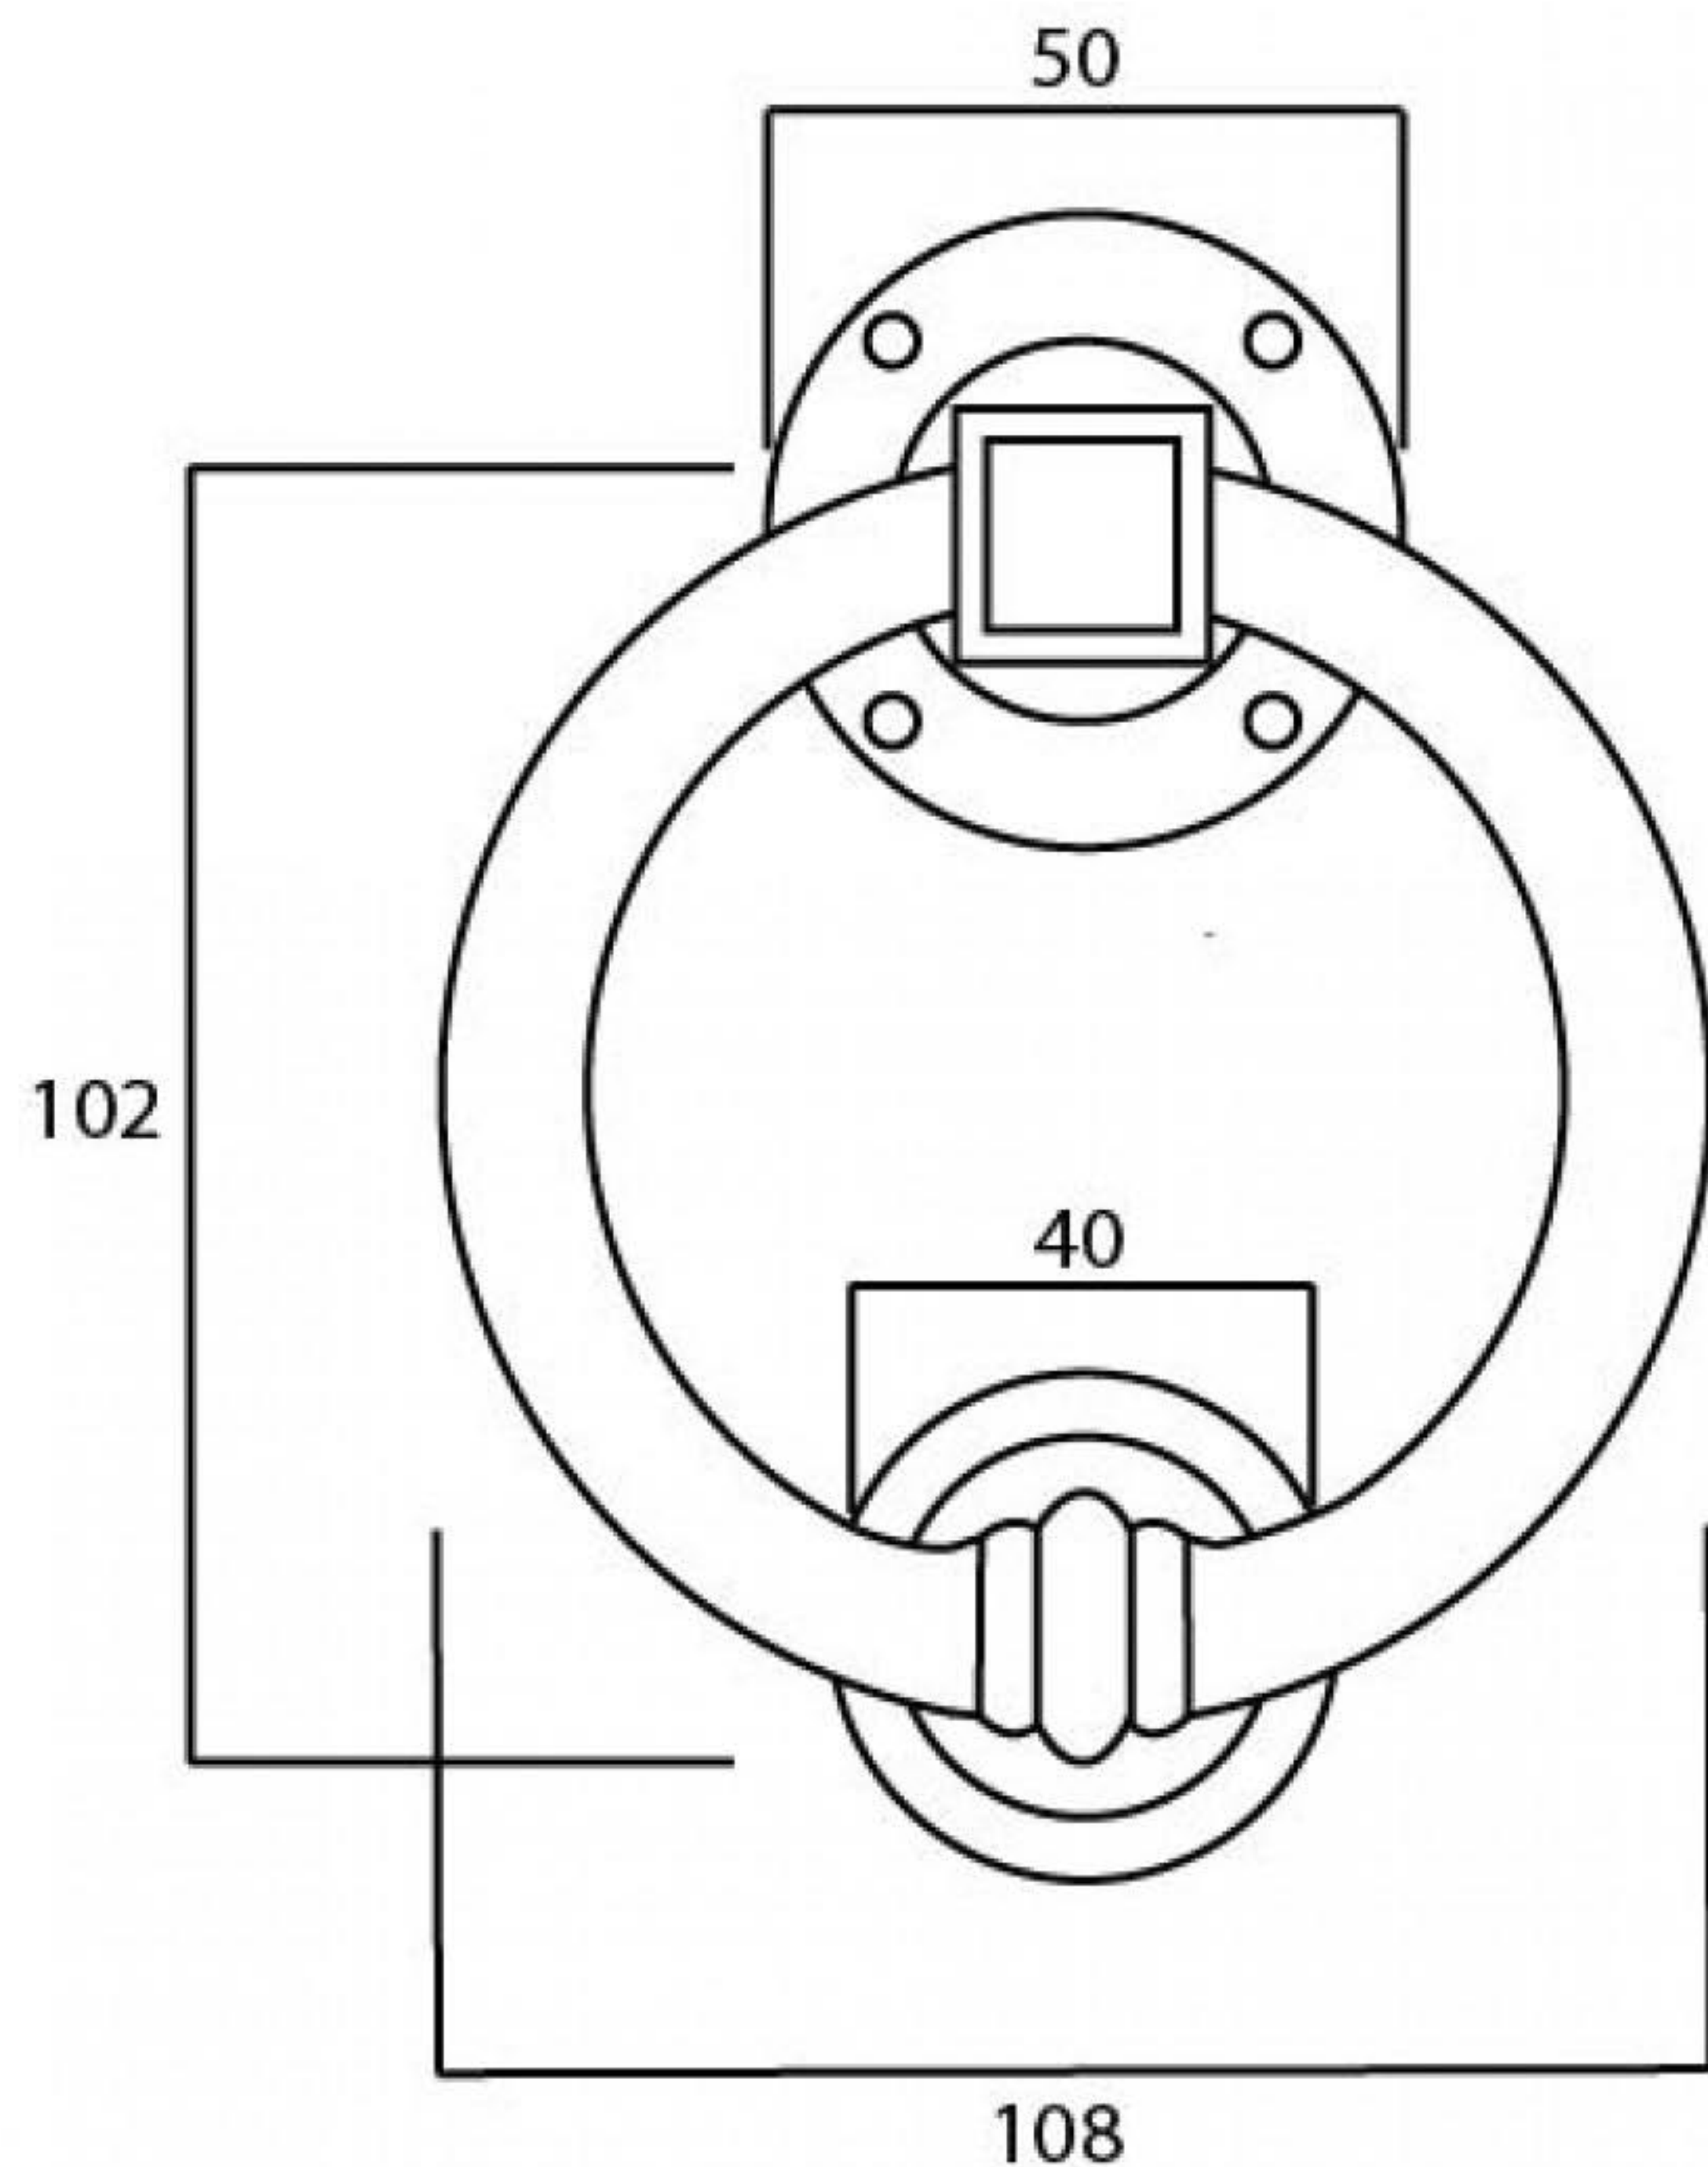

PRODUCT CODE 92075

1" (25mm)

Gauge 6 (3.5mm)

HANDFORGED  
TRADITION L  
IRONMONGERY

Due to the hand crafted nature of our products all measurements are approximate and should be used as a guide only