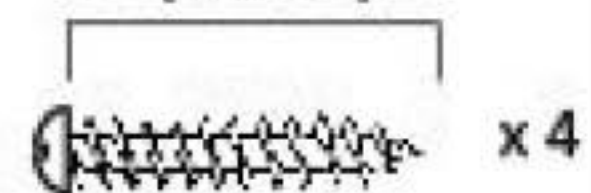

PRODUCT CODE 92075

1" (25mm)

Gauge 6 (3.5mm)

HANDFORGED  
TRADITION L  
IRONMONGERY

Due to the hand crafted nature of our products all measurements are approximate and should be used as a guide only