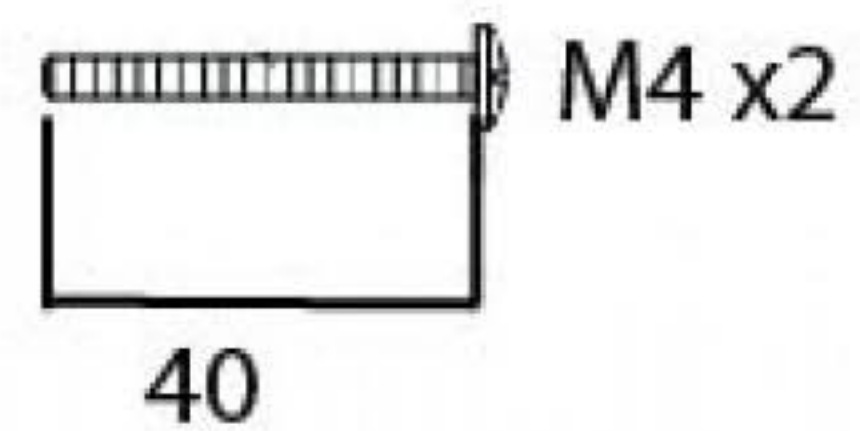

PRODUCT CODE 92081

HANDFORGED  
TRADITION L  
IRONMONGERY

Due to the hand crafted nature of our products all measurements are approximate and should be used as a guide only