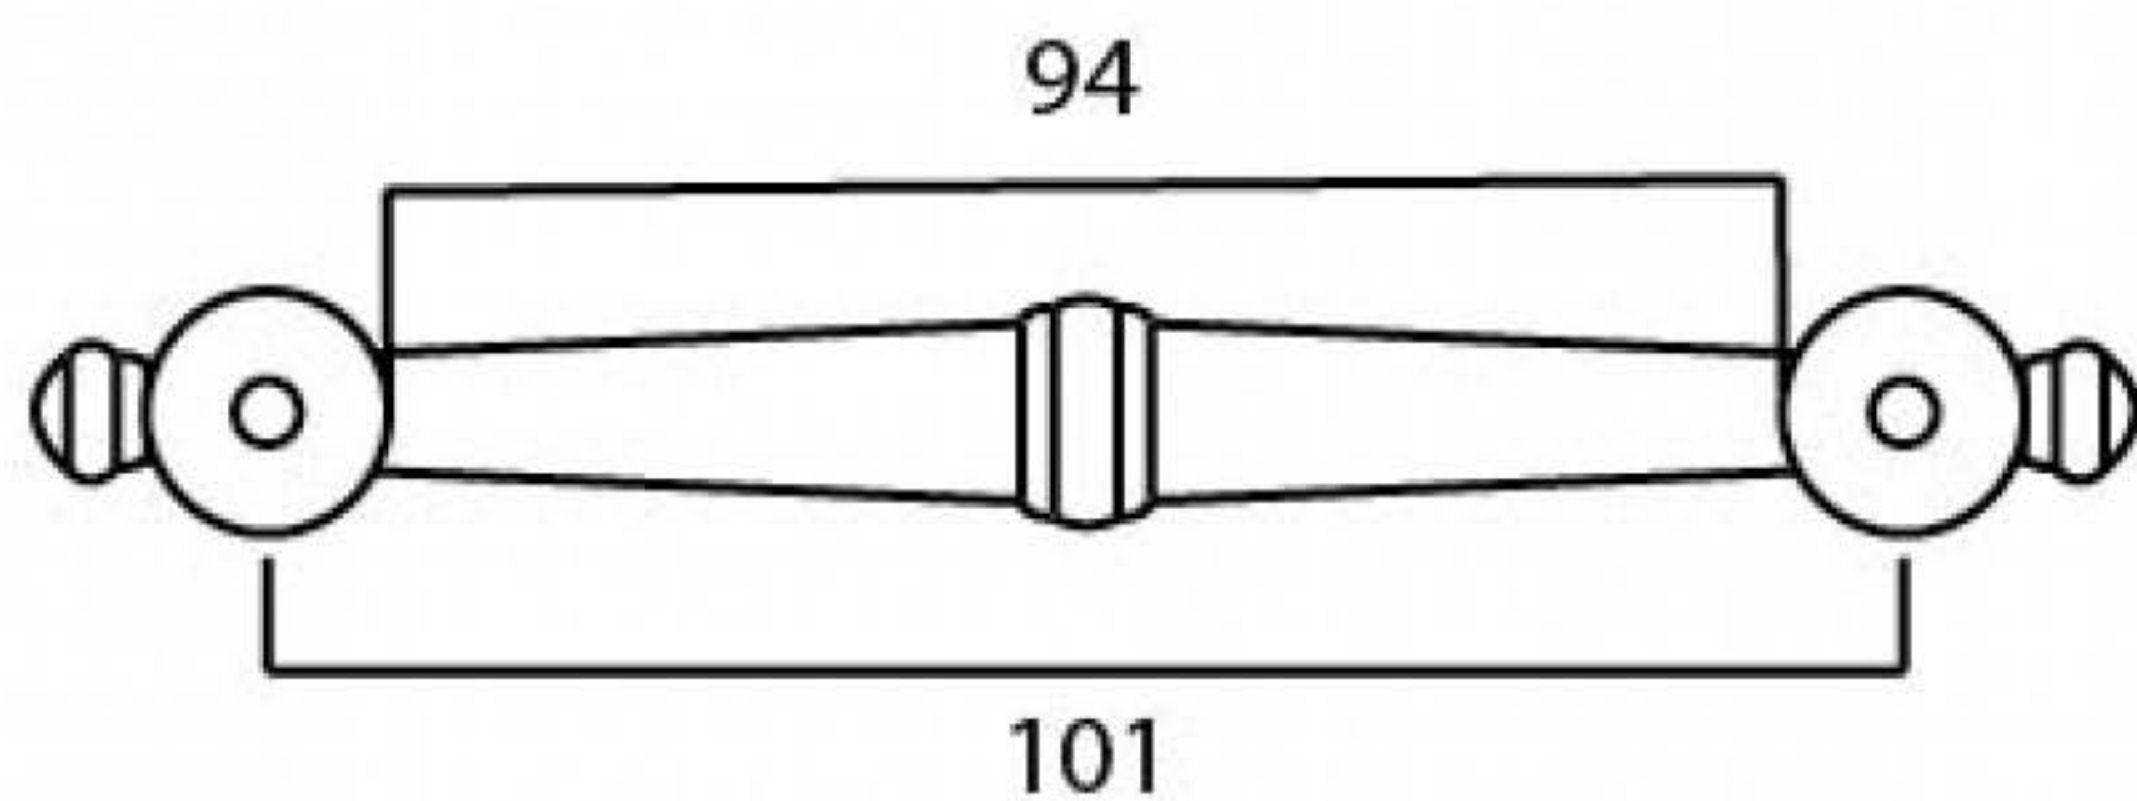

PRODUCT CODE 92081

HANDFORGED  
TRADITION L  
IRONMONGERY

Due to the hand crafted nature of our products all measurements are approximate and should be used as a guide only