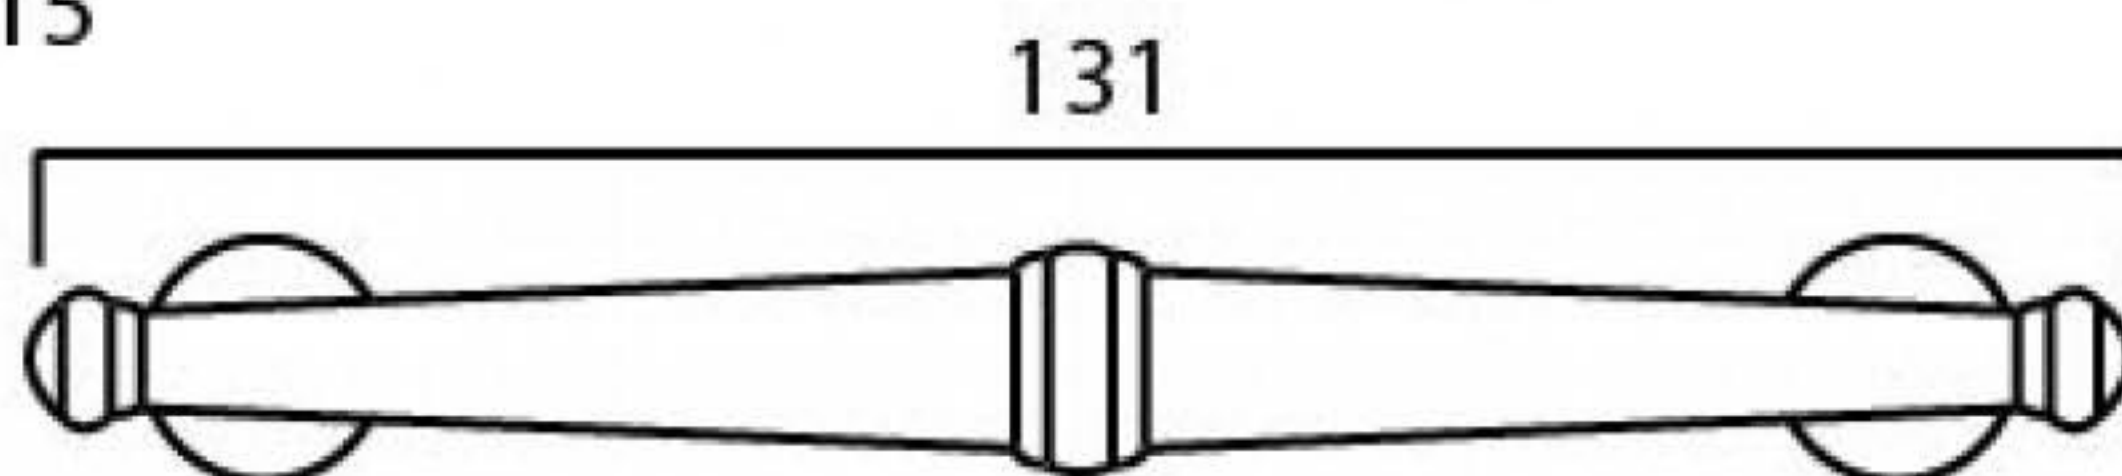

PRODUCT CODE 92081

HANDFORGED  
TRADITION L  
IRONMONGERY

Due to the hand crafted nature of our products all measurements are approximate and should be used as a guide only