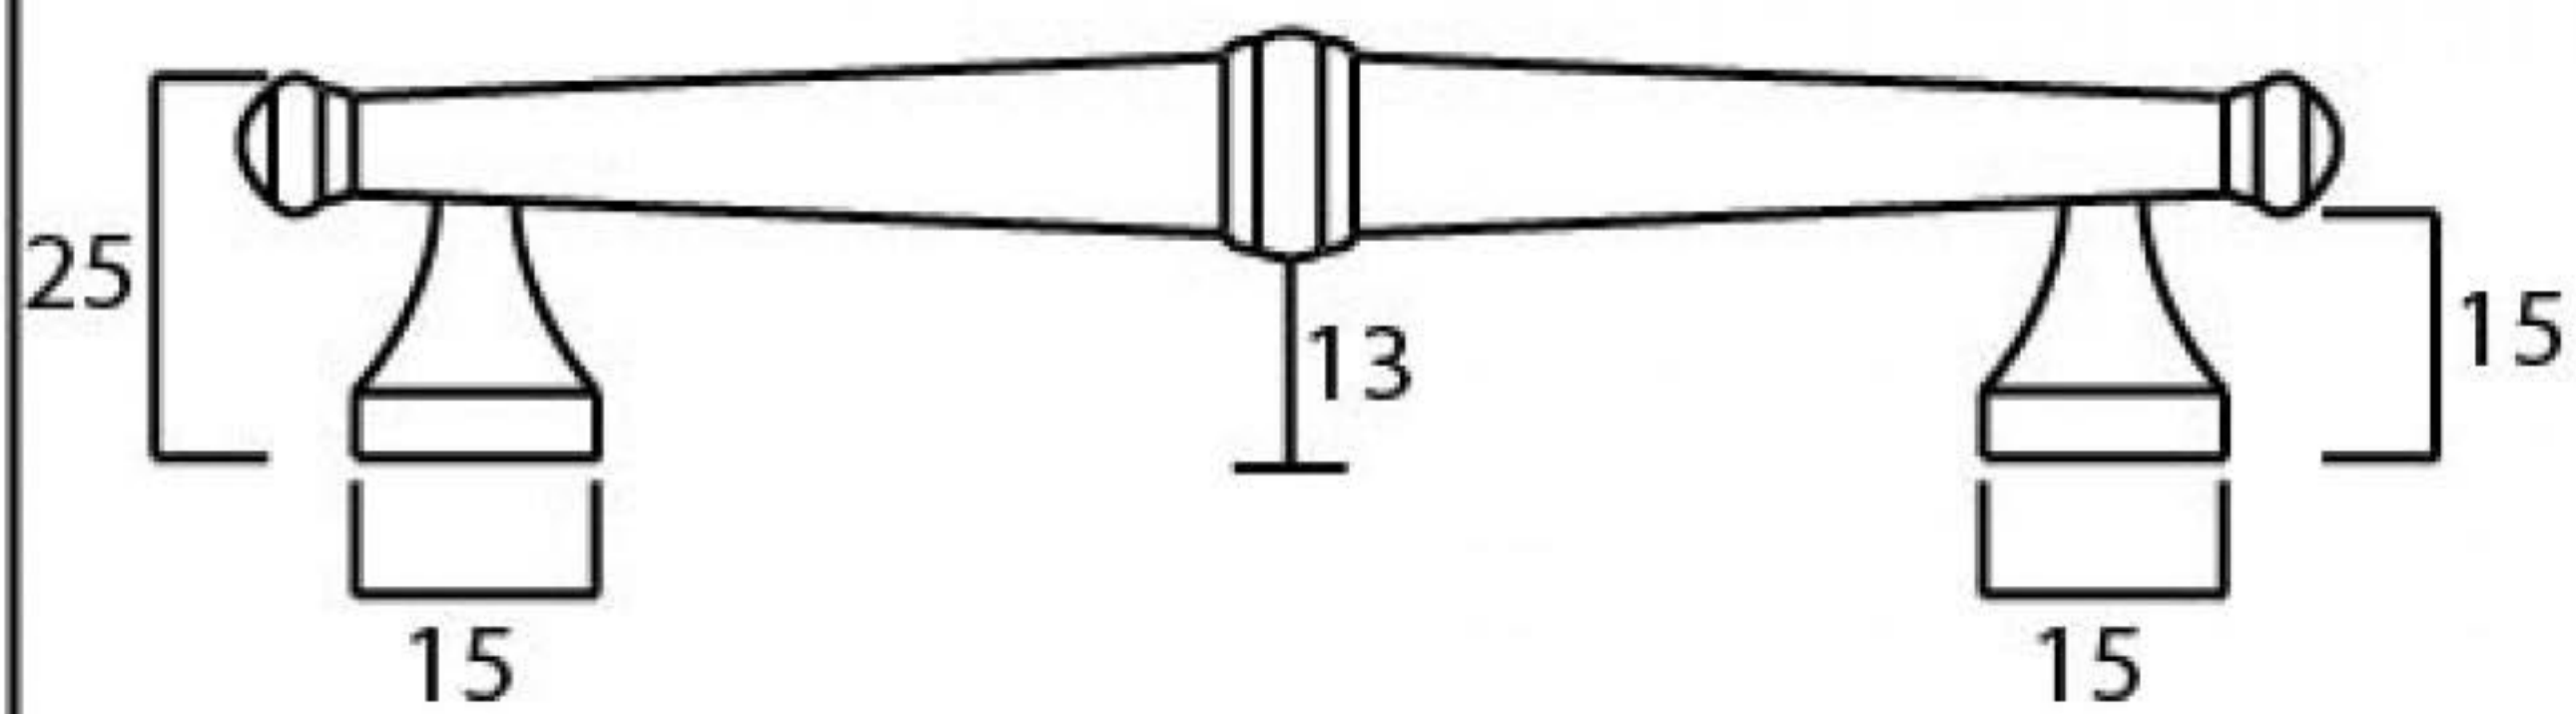

PRODUCT CODE 92081

HANDFORGED  
TRADITION L  
IRONMONGERY

Due to the hand crafted nature of our products all measurements are approximate and should be used as a guide only