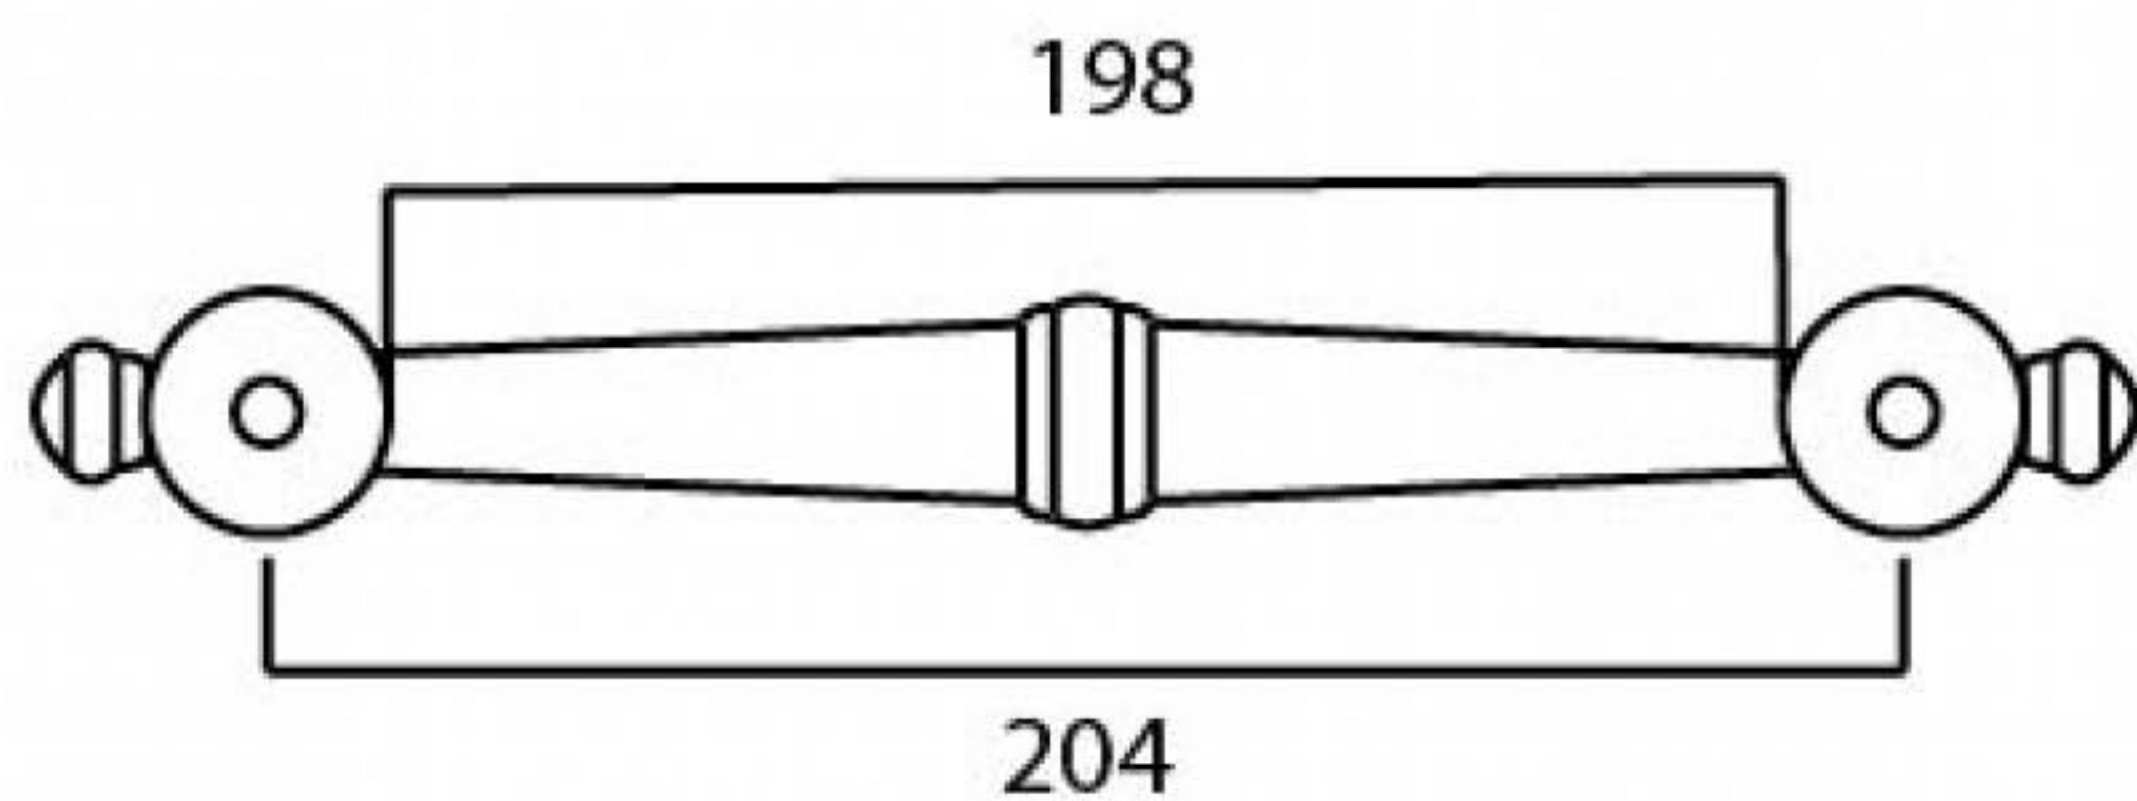

PRODUCT CODE 92093

HANDFORGED  
TRADITION L  
IRONMONGERY

Due to the hand crafted nature of our products all measurements are approximate and should be used as a guide only