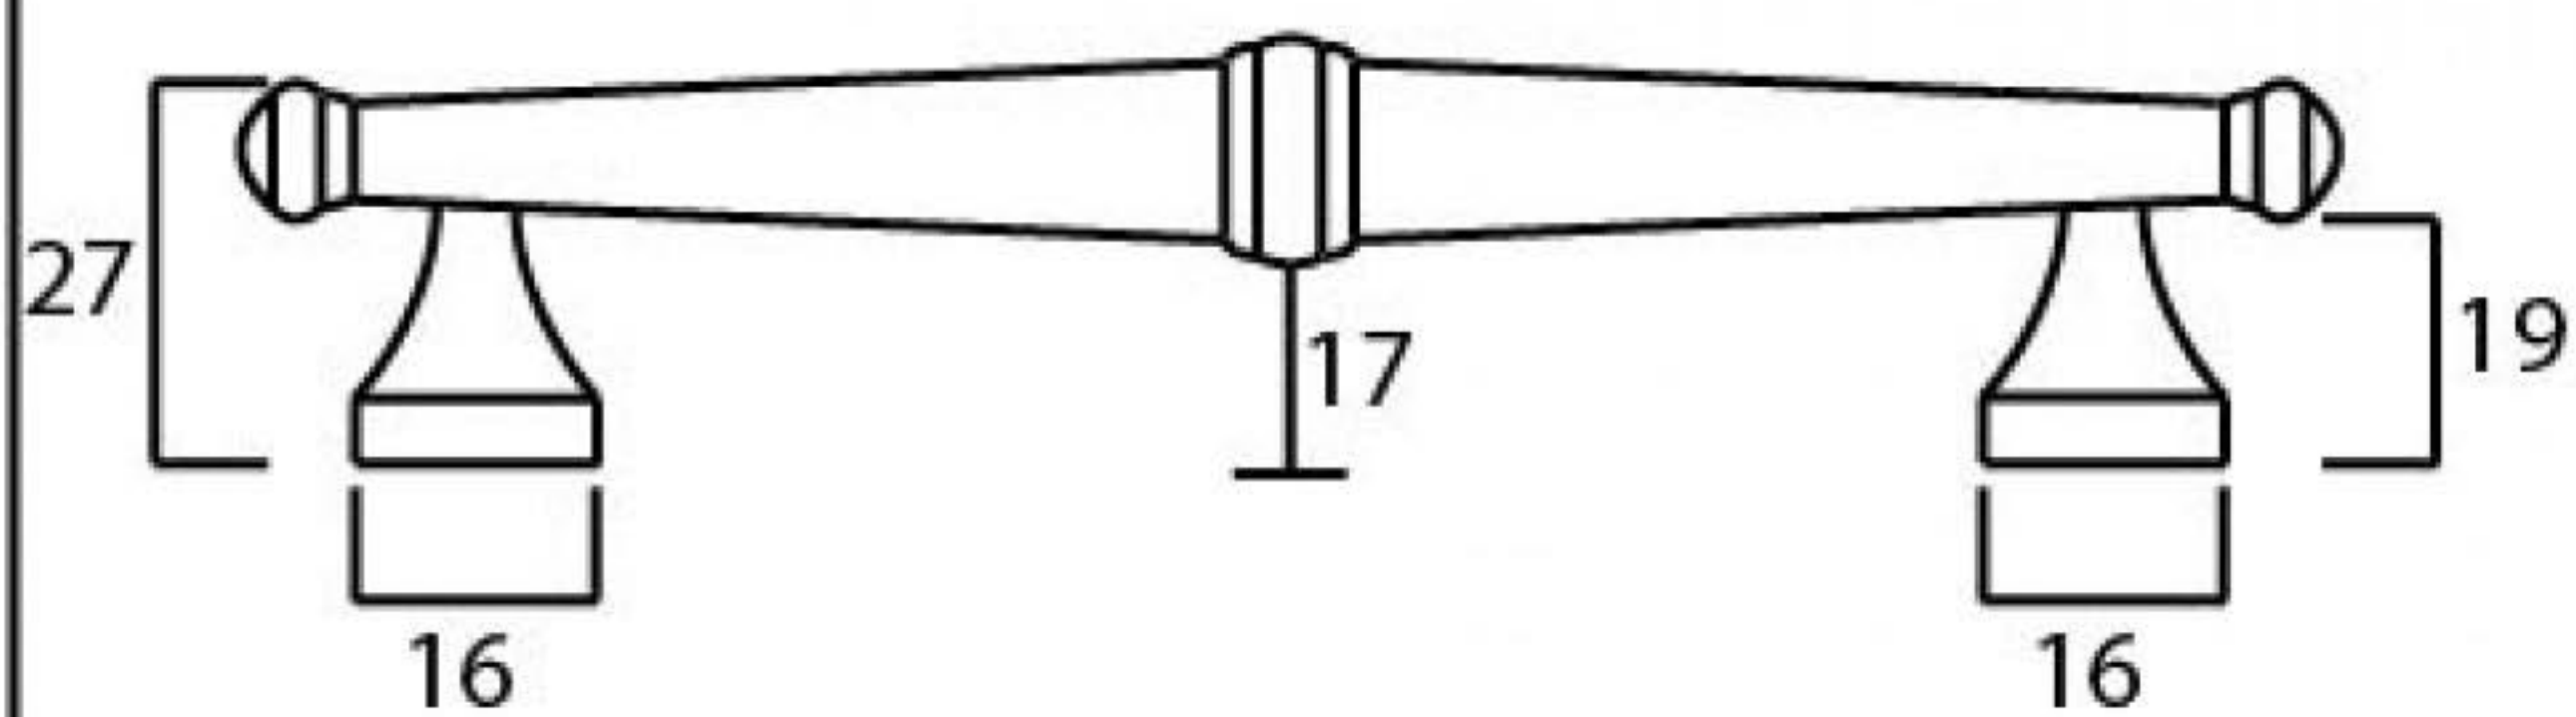

PRODUCT CODE 92093

HANDFORGED  
TRADITION L  
IRONMONGERY

Due to the hand crafted nature of our products all measurements are approximate and should be used as a guide only