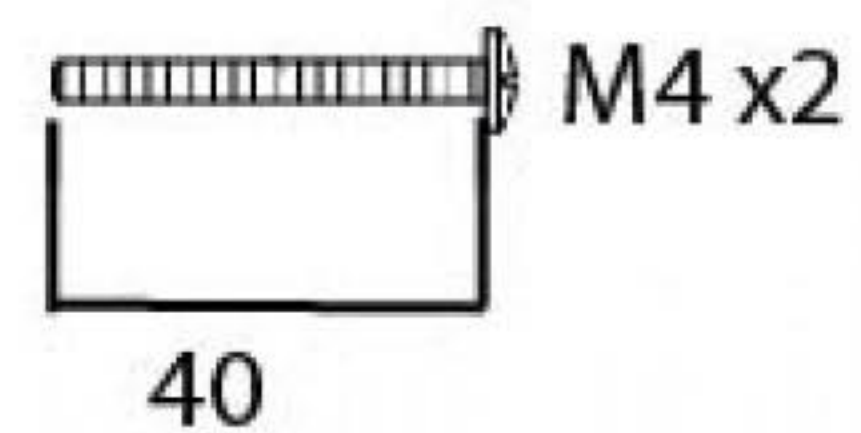

PRODUCT CODE 92093

HANDFORGED  
TRADITION L  
IRONMONGERY

Due to the hand crafted nature of our products all measurements are approximate and should be used as a guide only