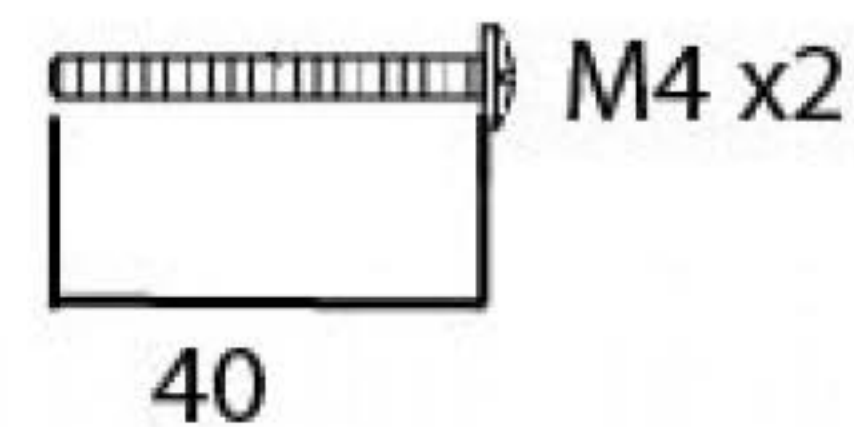

PRODUCT CODE 92087

HANDFORGED  
TRADITION L  
IRONMONGERY

Due to the hand crafted nature of our products all measurements are approximate and should be used as a guide only