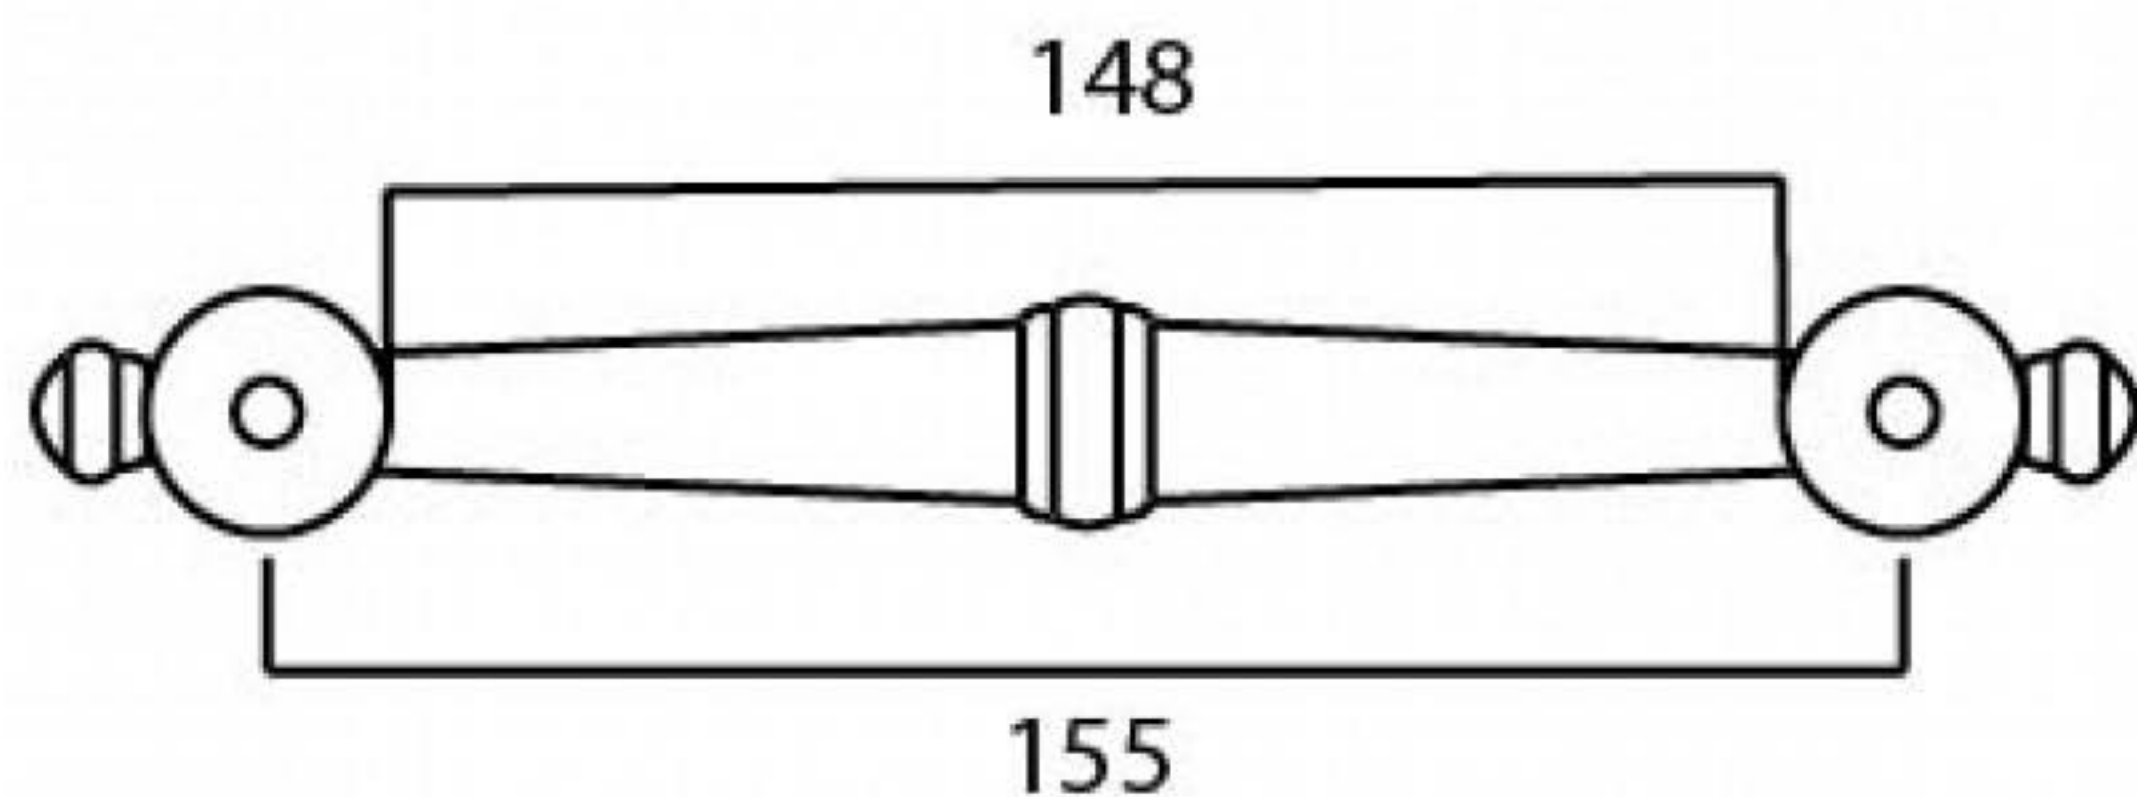

PRODUCT CODE 92087

HANDFORGED  
TRADITION L  
IRONMONGERY

Due to the hand crafted nature of our products all measurements are approximate and should be used as a guide only