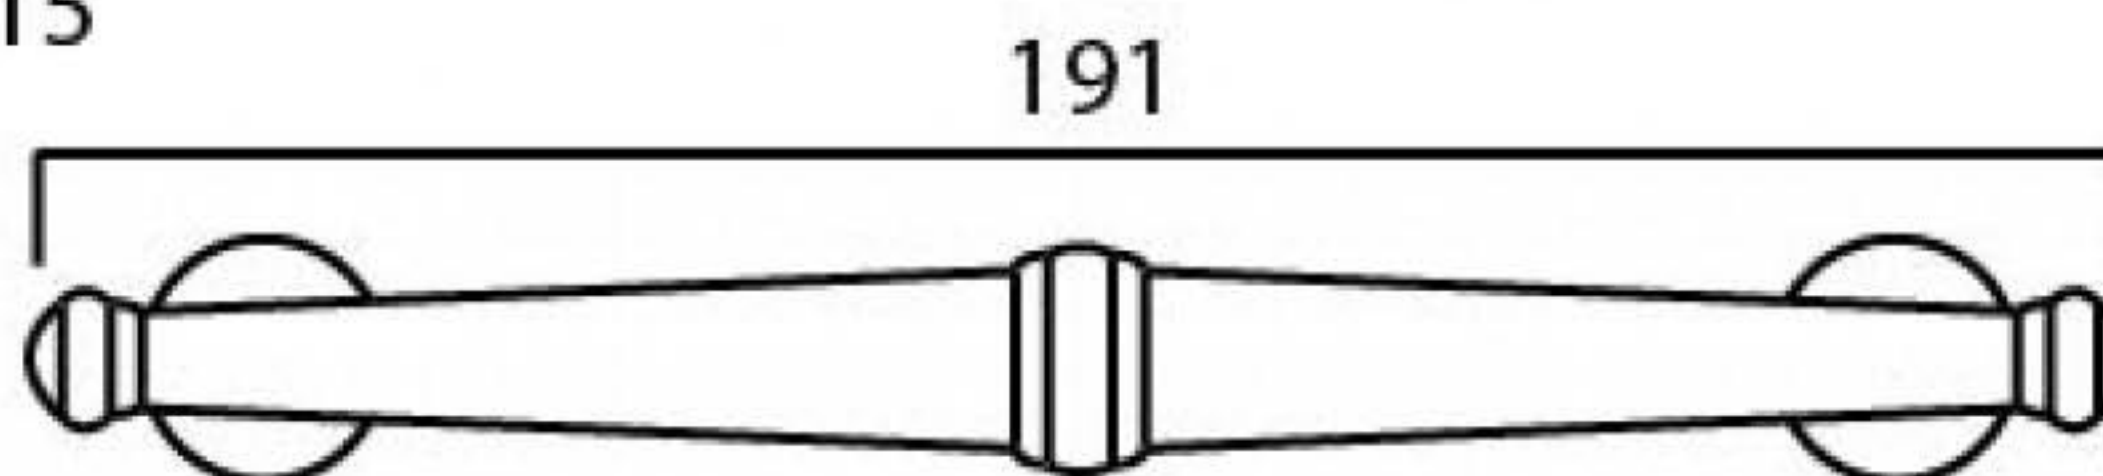

PRODUCT CODE 92087

HANDFORGED  
TRADITION L  
IRONMONGERY

Due to the hand crafted nature of our products all measurements are approximate and should be used as a guide only