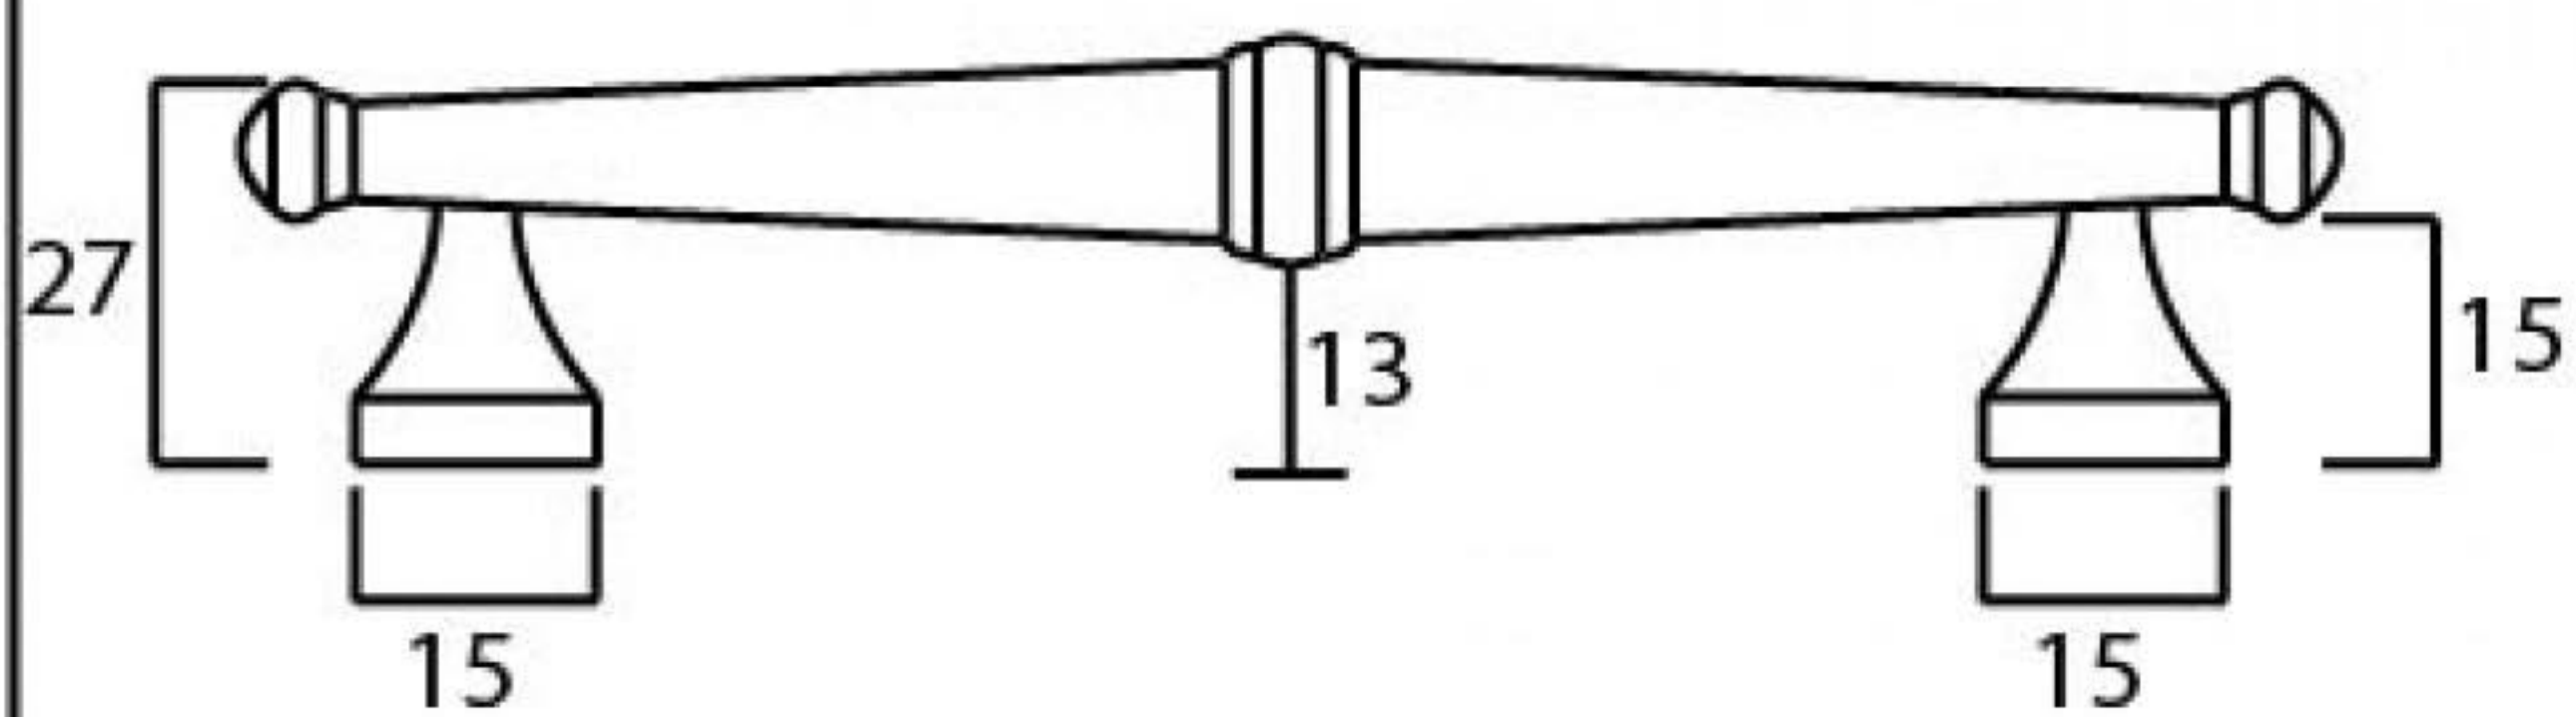

PRODUCT CODE 92087

HANDFORGED  
TRADITION L  
IRONMONGERY

Due to the hand crafted nature of our products all measurements are approximate and should be used as a guide only