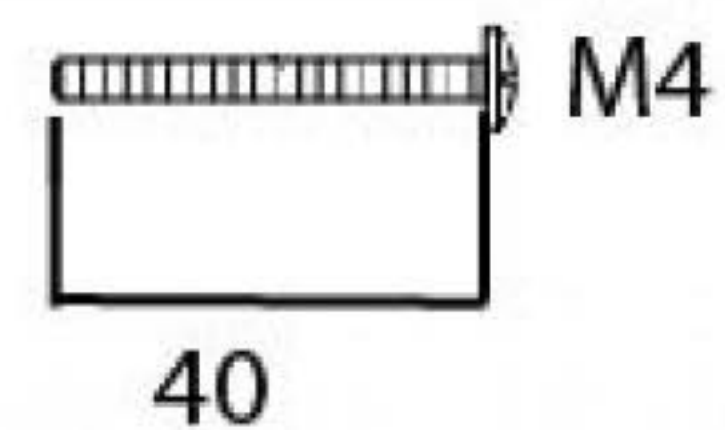

PRODUCT CODE 92099

HANDFORGED
TRADITION L
IRONMONGERY

Due to the hand crafted nature of our products all measurements are approximate and should be used as a guide only