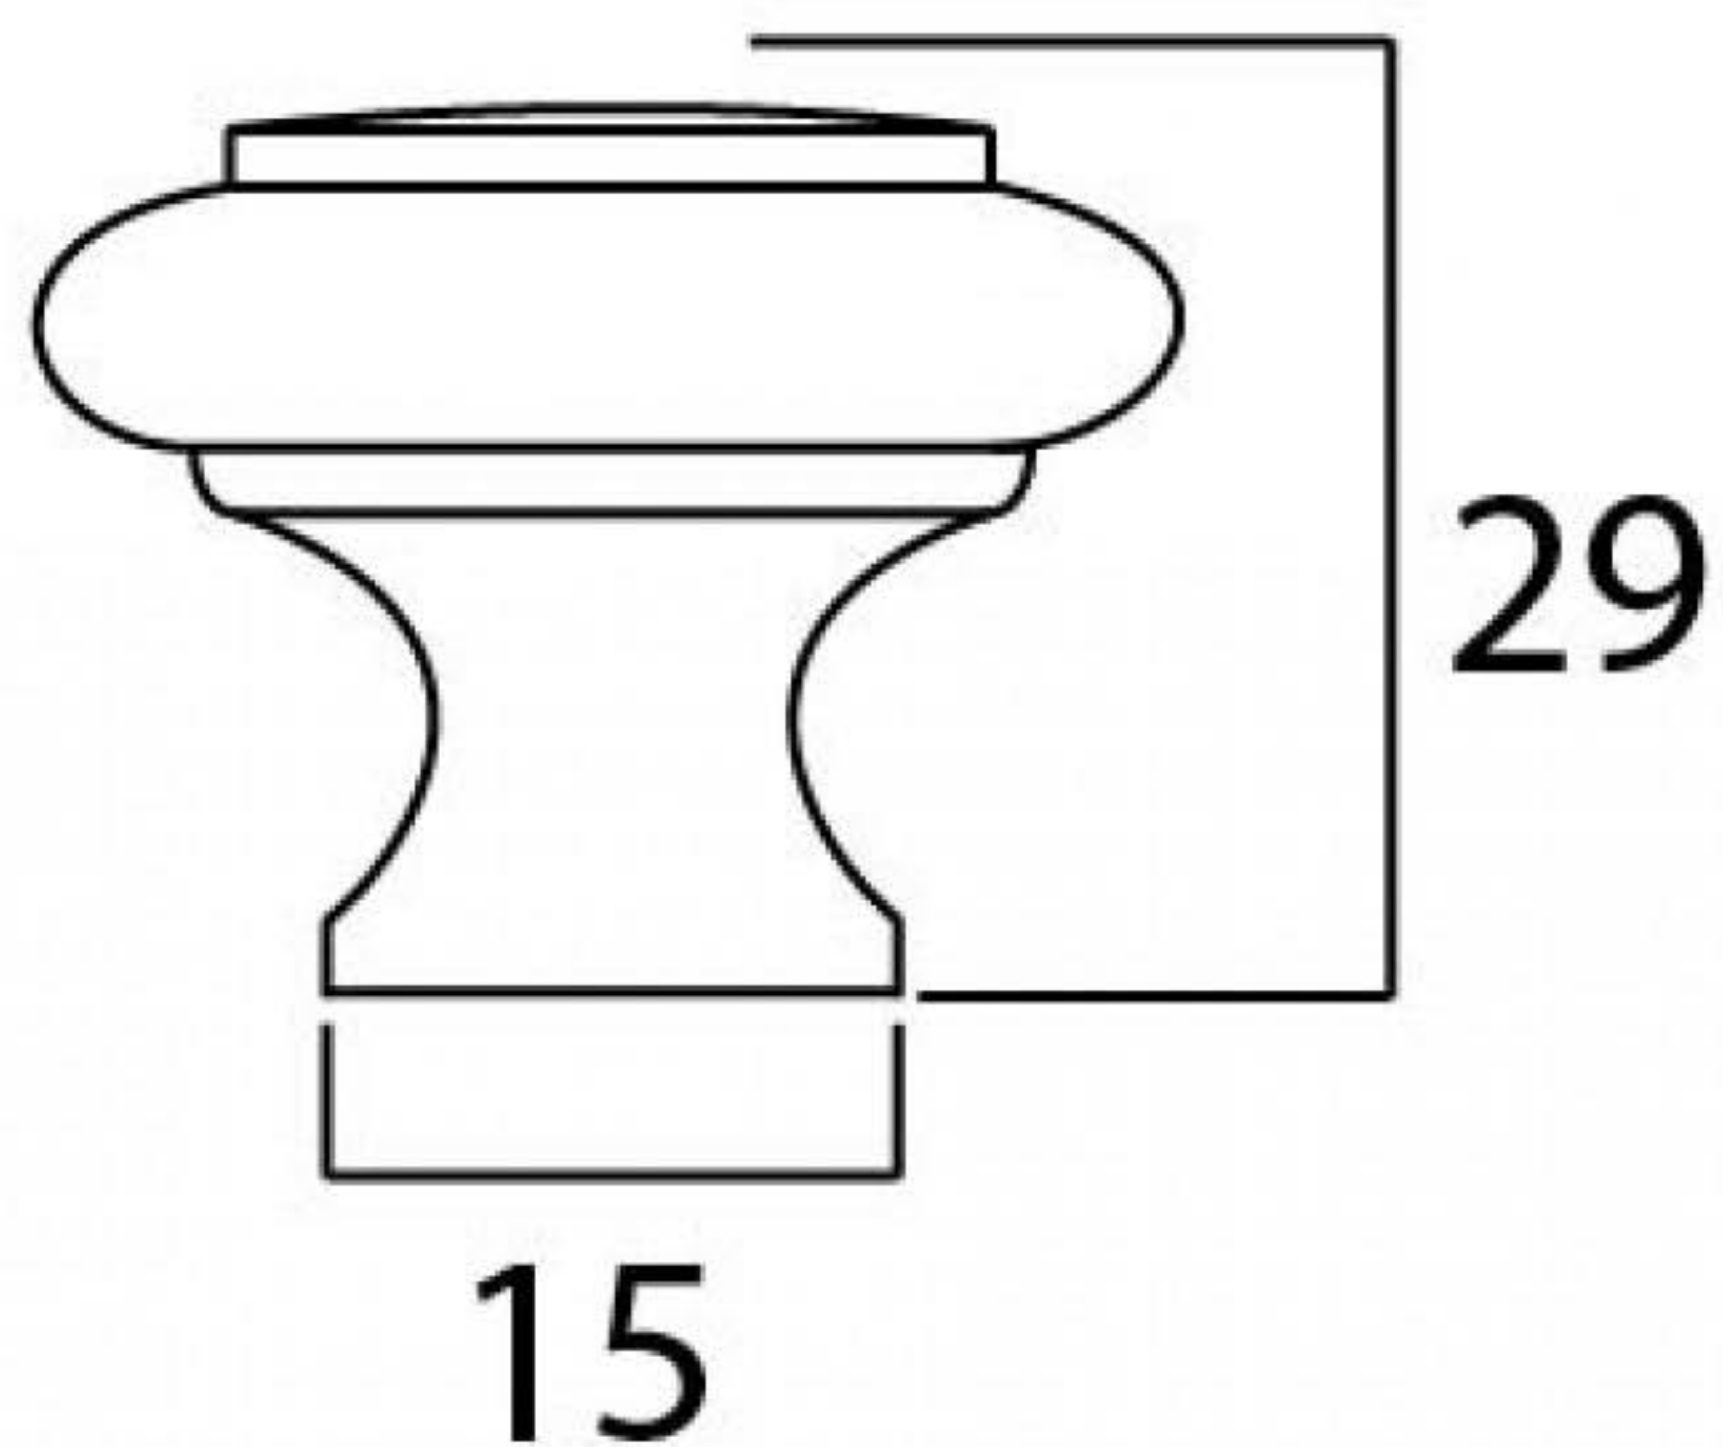

PRODUCT CODE 92099

HANDFORGED
TRADITION L
IRONMONGERY

Due to the hand crafted nature of our products all measurements are approximate and should be used as a guide only