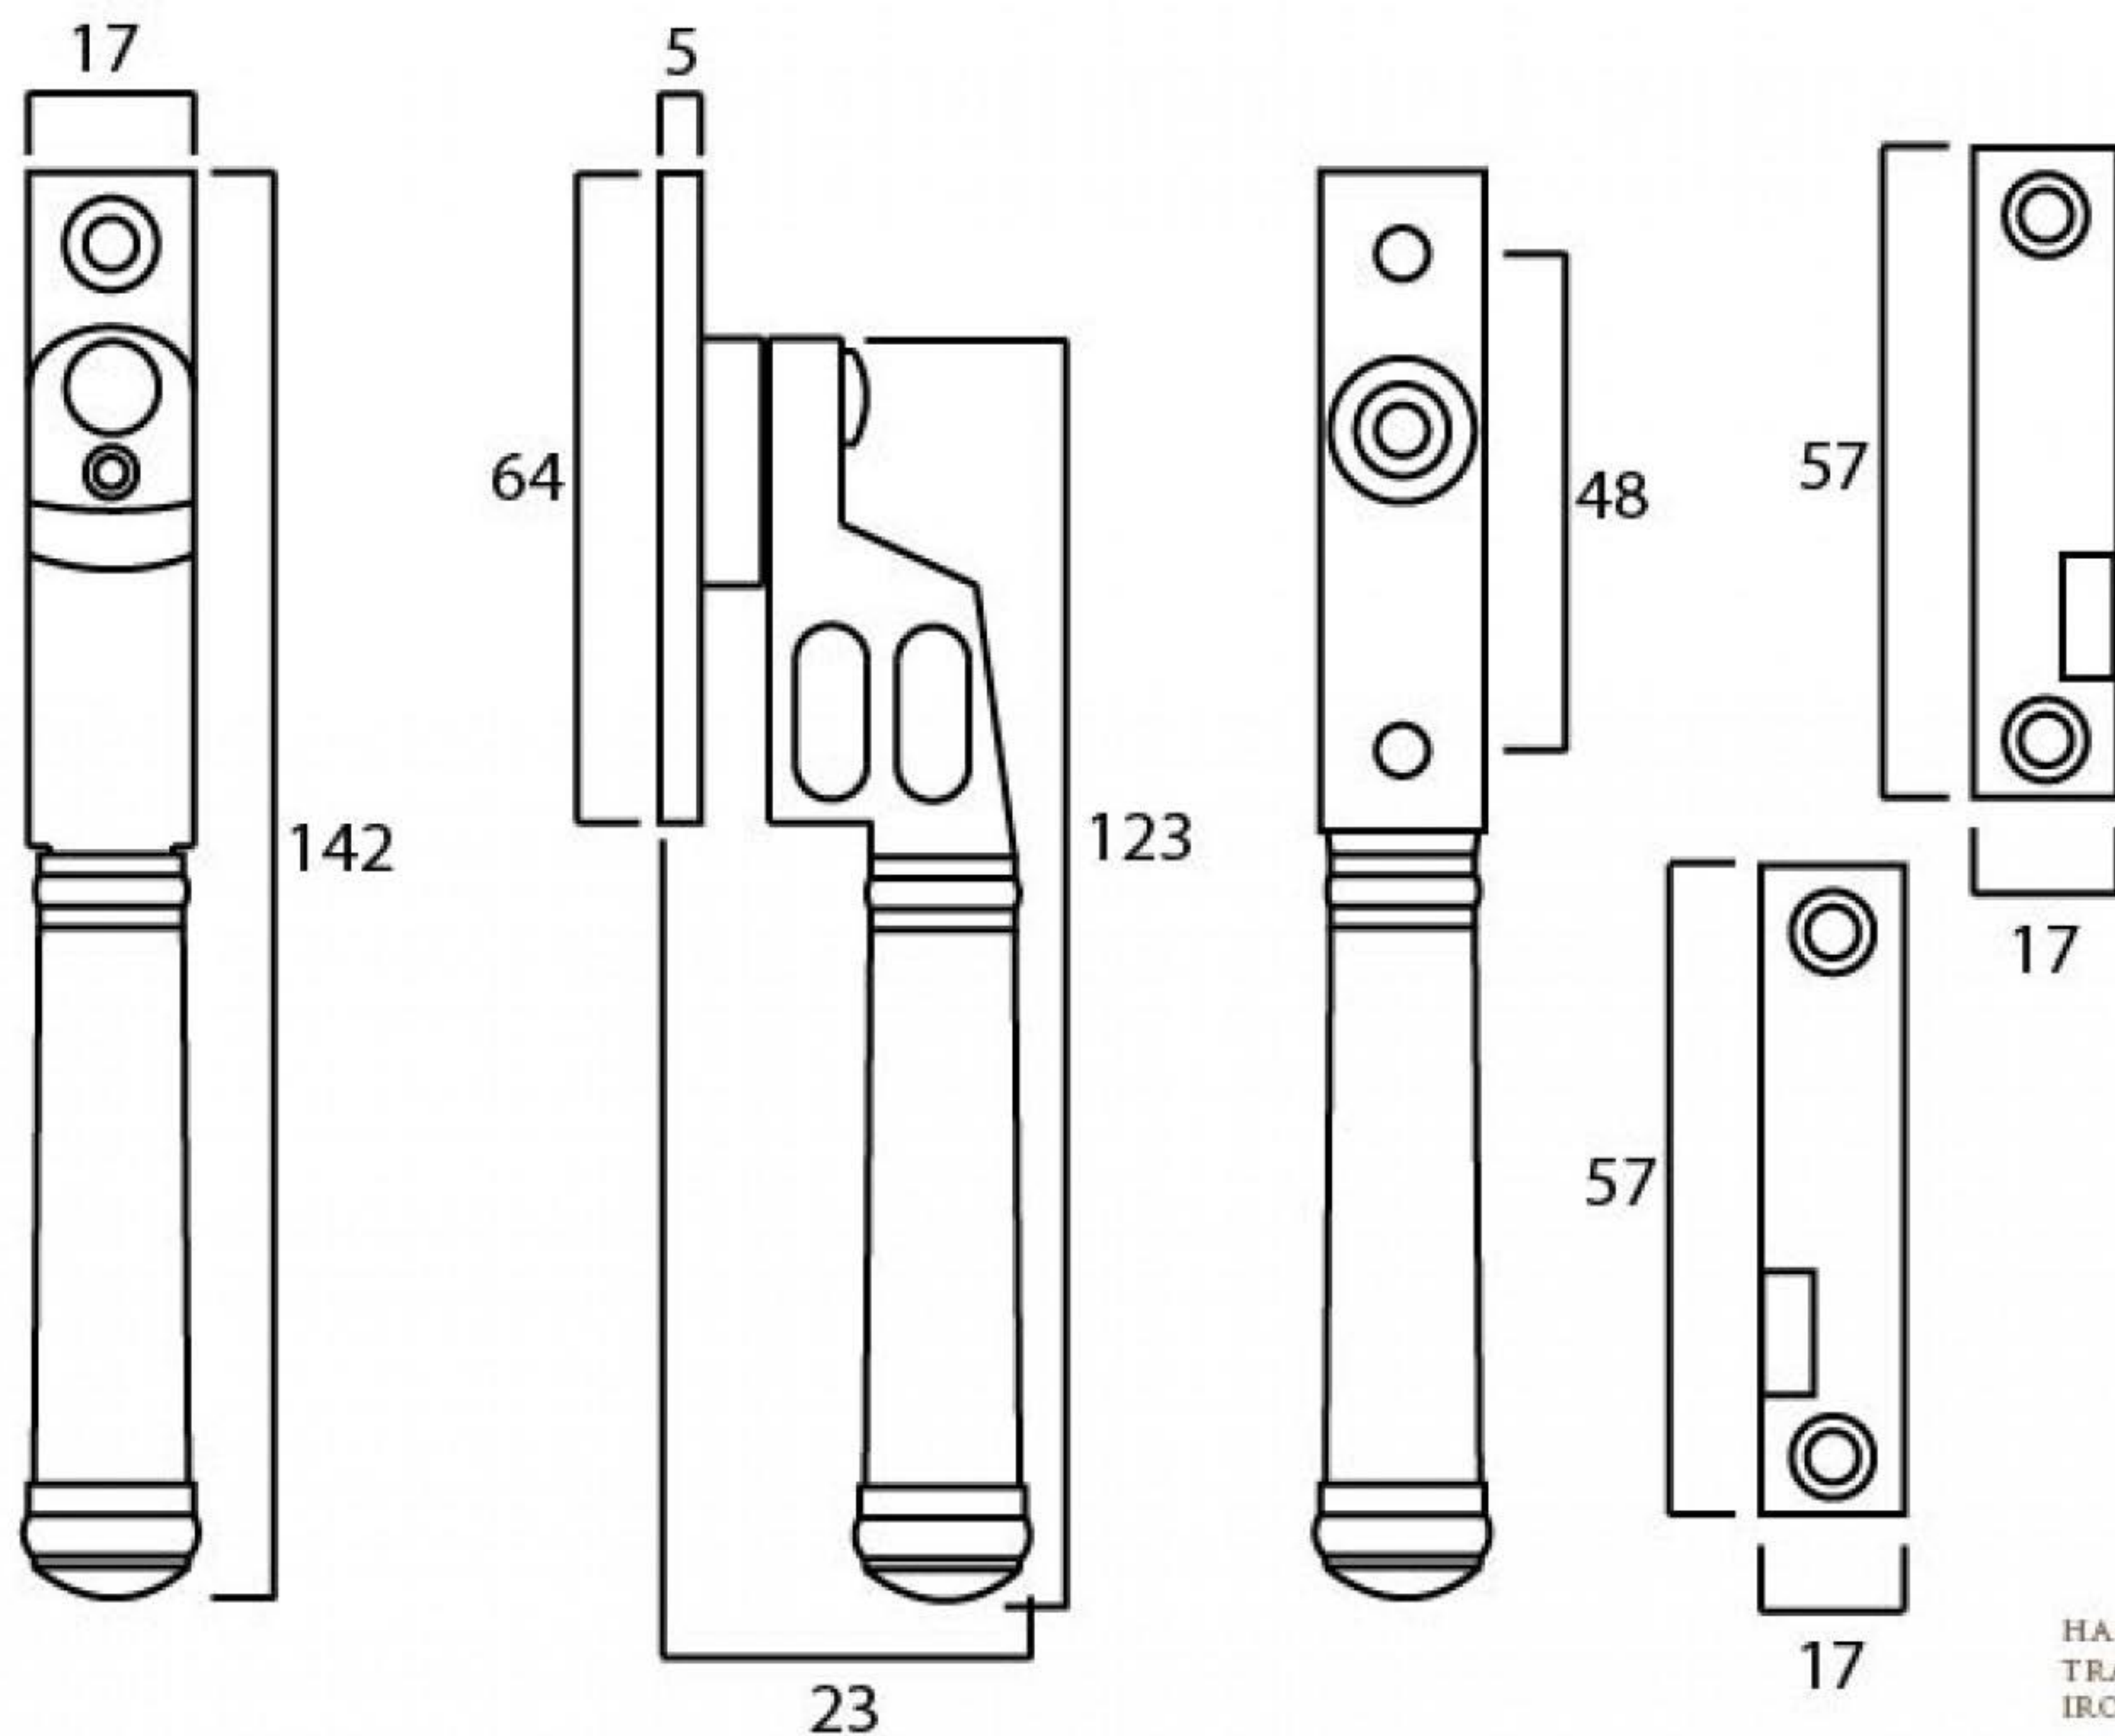

PRODUCT CODE 92103

8 Gauge x 3/4" CS

HANDFORGED  
TRADITION L  
IRONMONGERY

Due to the hand crafted nature of our products all measurements are approximate and should be used as a guide only