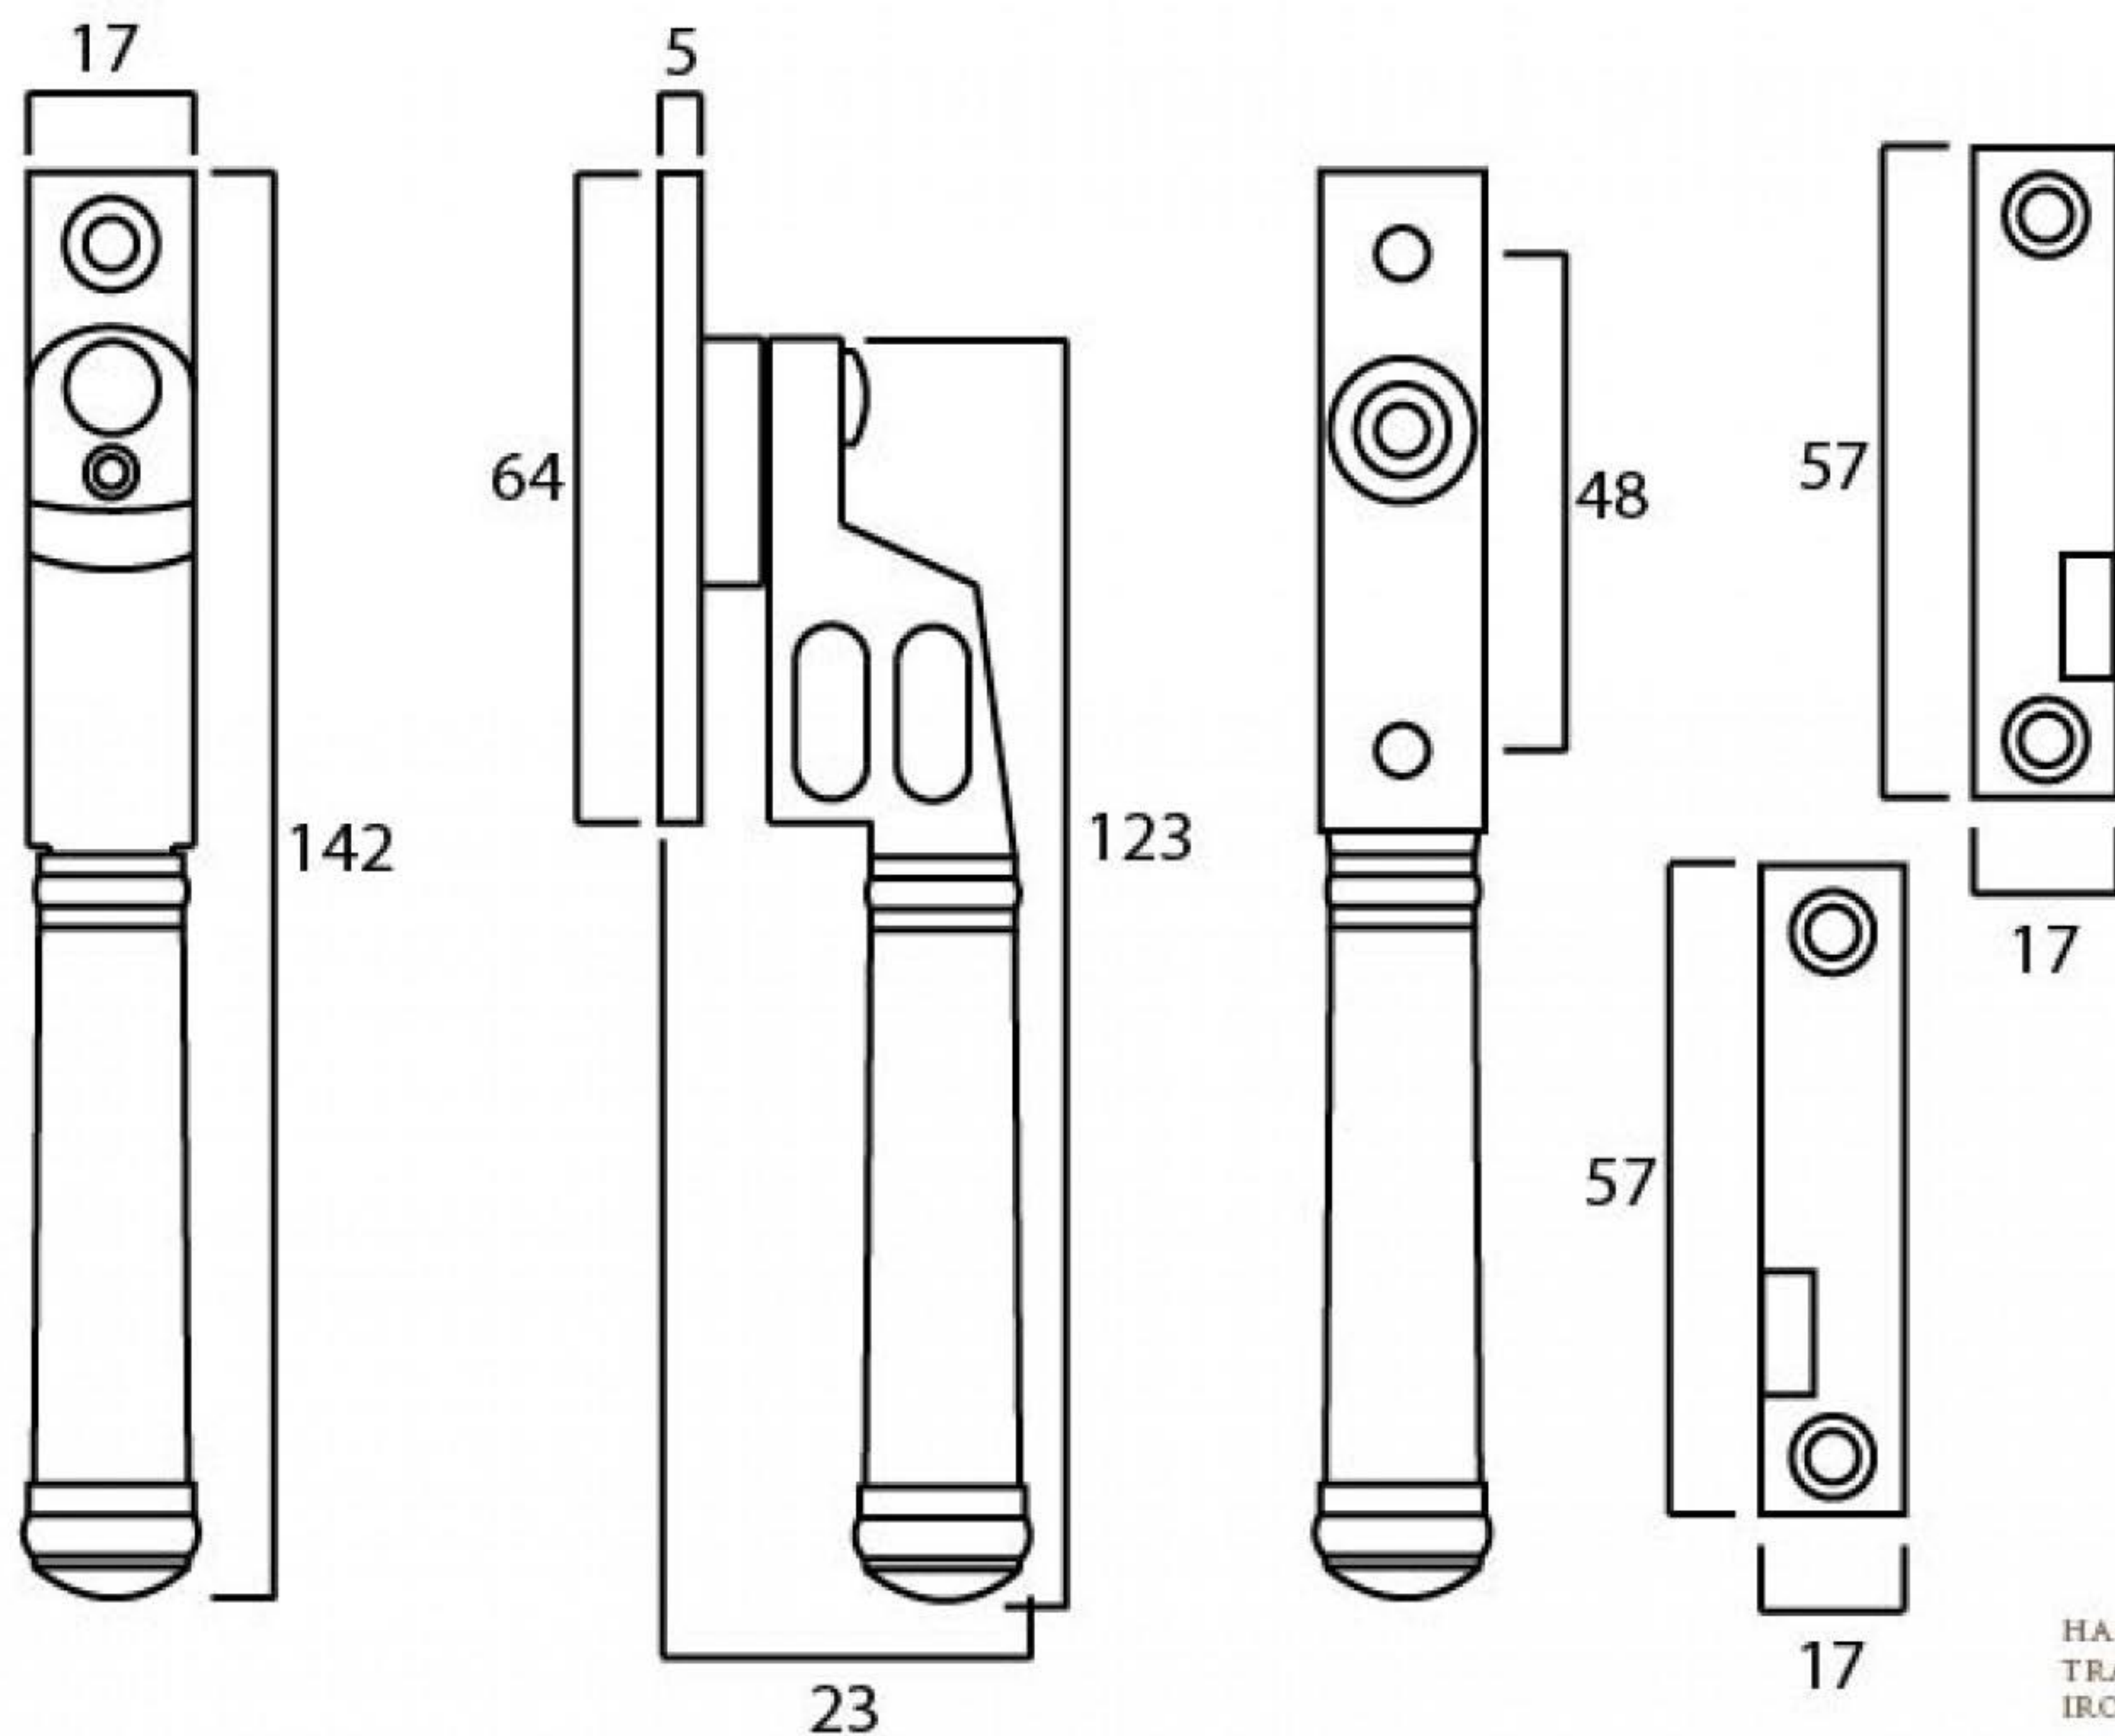

PRODUCT CODE 92104

8 Gauge x 3/4" CS

HANDFORGED
TRADITION L
IRONMONGERY

Due to the hand crafted nature of our products all measurements are approximate and should be used as a guide only