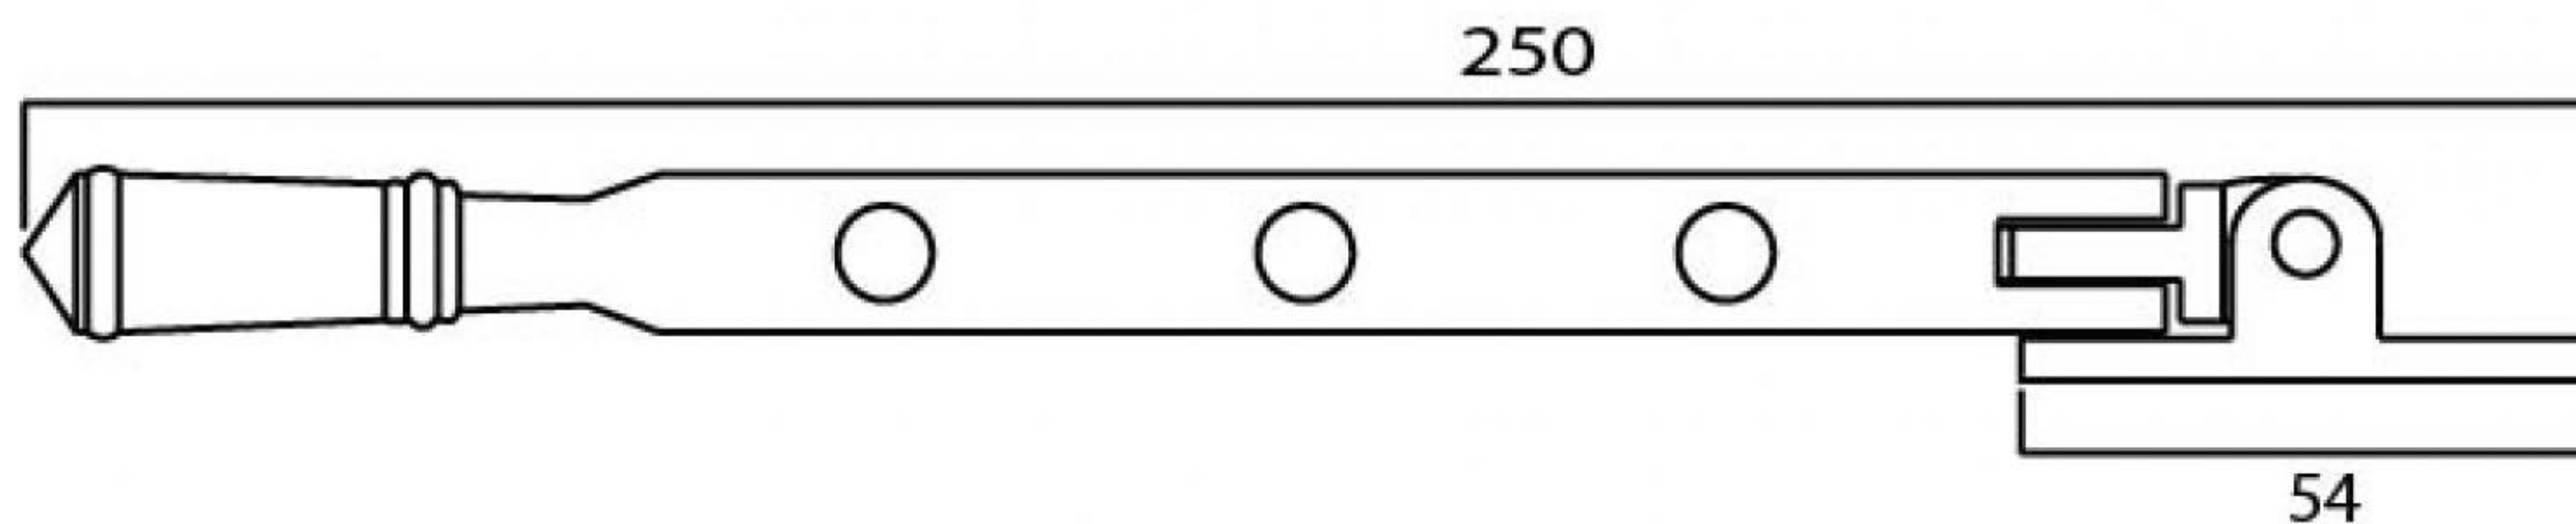

PRODUCT CODE 92105

 x 6  
Gauge 8 x 3/4" CS

HANDFORGED  
TRADITION L  
IRONMONGERY

Due to the hand crafted nature of our products all measurements are approximate and should be used as a guide only