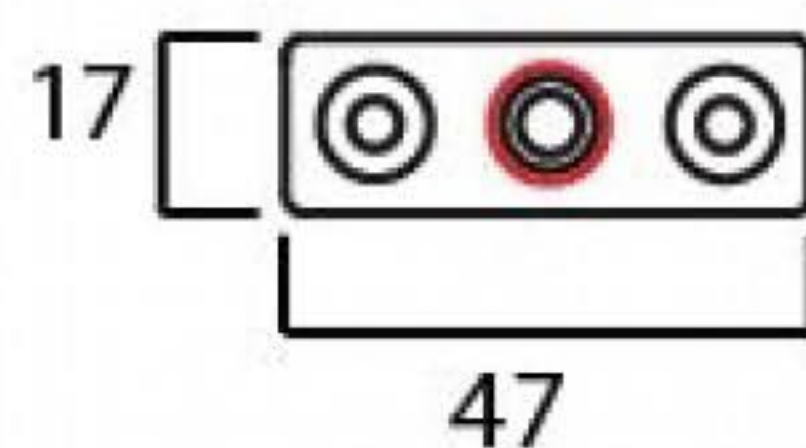

PRODUCT CODE 92105

 x 6  
Gauge 8 x 3/4" CS

HANDFORGED  
TRADITION L  
IRONMONGERY

Due to the hand crafted nature of our products all measurements are approximate and should be used as a guide only