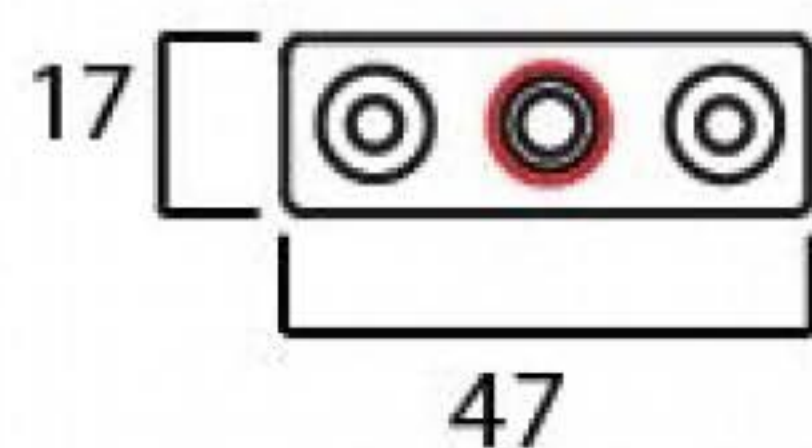

PRODUCT CODE 92106

Gauge 8 x 3/4" CS

HANDFORGED  
TRADITION L  
IRONMONGERY

Due to the hand crafted nature of our products all measurements are approximate and should be used as a guide only