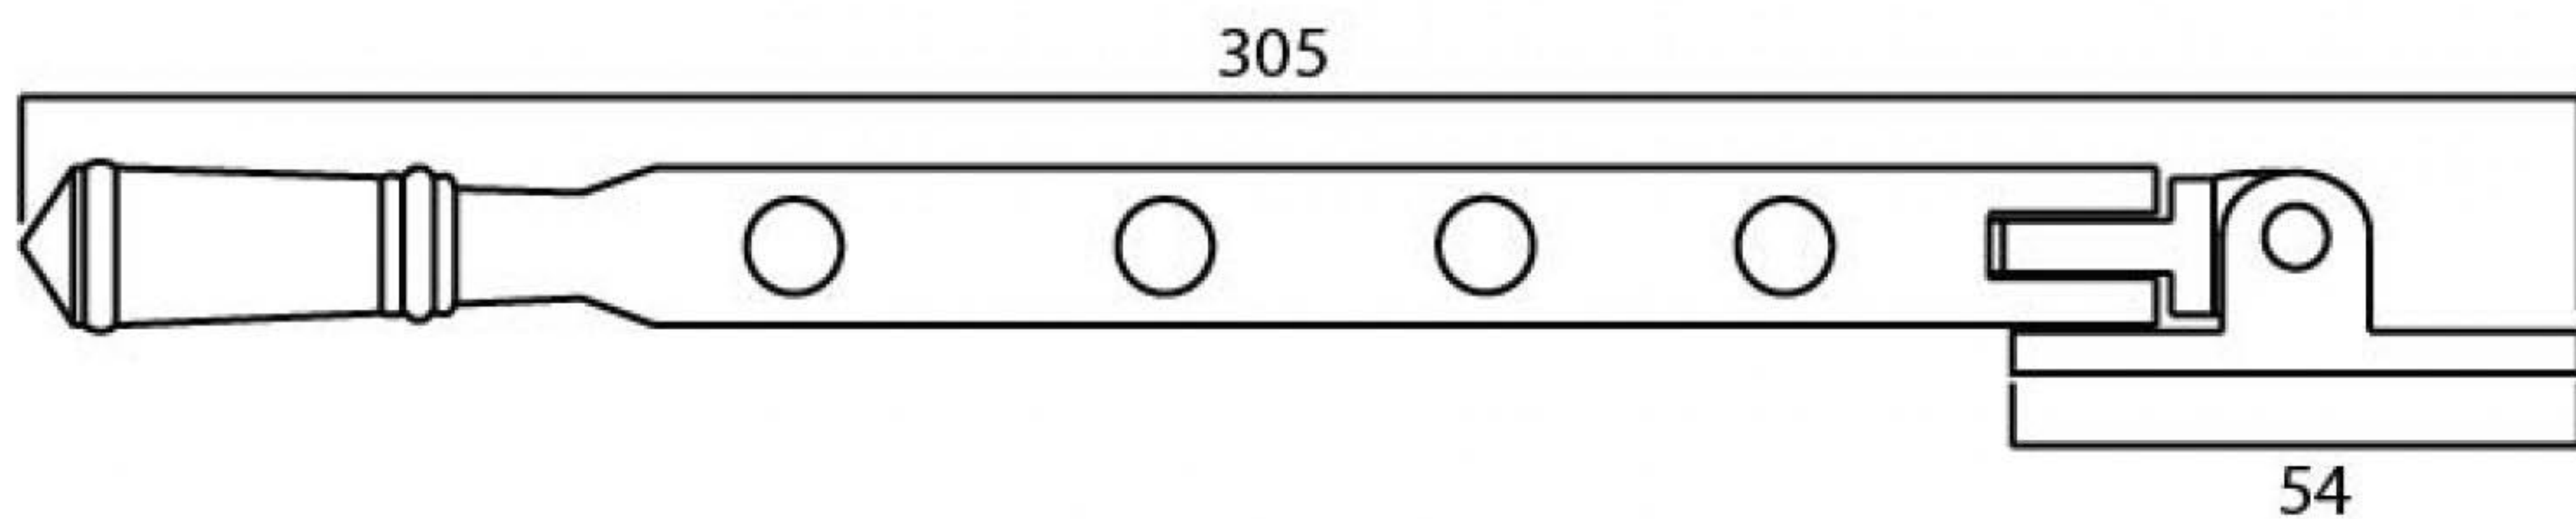

PRODUCT CODE 92106

Gauge 8 x 3/4" CS

HANDFORGED  
TRADITION L  
IRONMONGERY

Due to the hand crafted nature of our products all measurements are approximate and should be used as a guide only