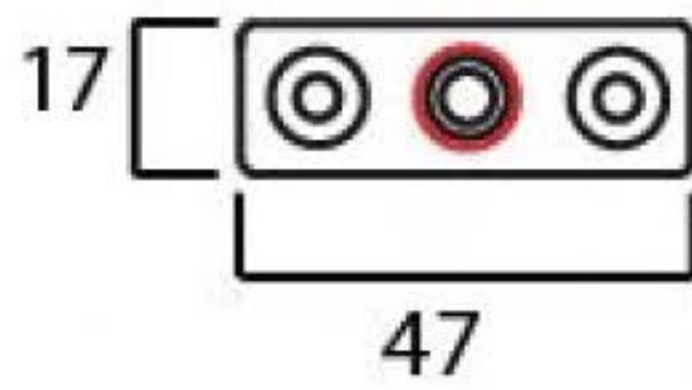

PRODUCT CODE 92107

 x 6
Gauge 8 x 1/4" CS

HANDFORGED
TRADITION |
IRONMONGERY

Due to the hand crafted nature of our products all measurements are approximate and should be used as a guide only