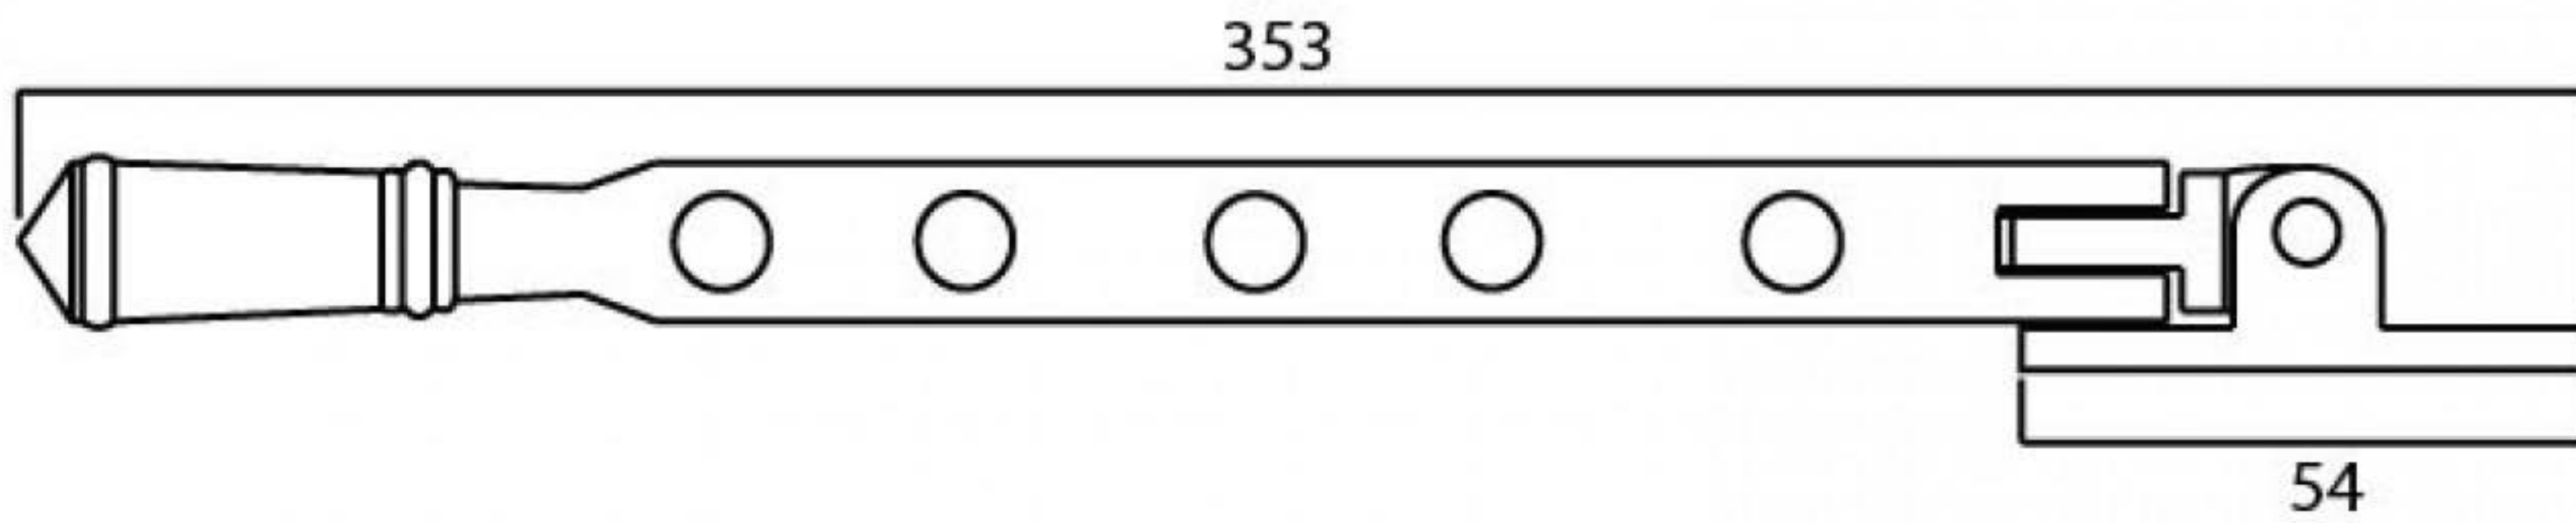

PRODUCT CODE 92107

 x 6
Gauge 8 x 1/4" CS

HANDFORGED
TRADITION |
IRONMONGERY

Due to the hand crafted nature of our products all measurements are approximate and should be used as a guide only