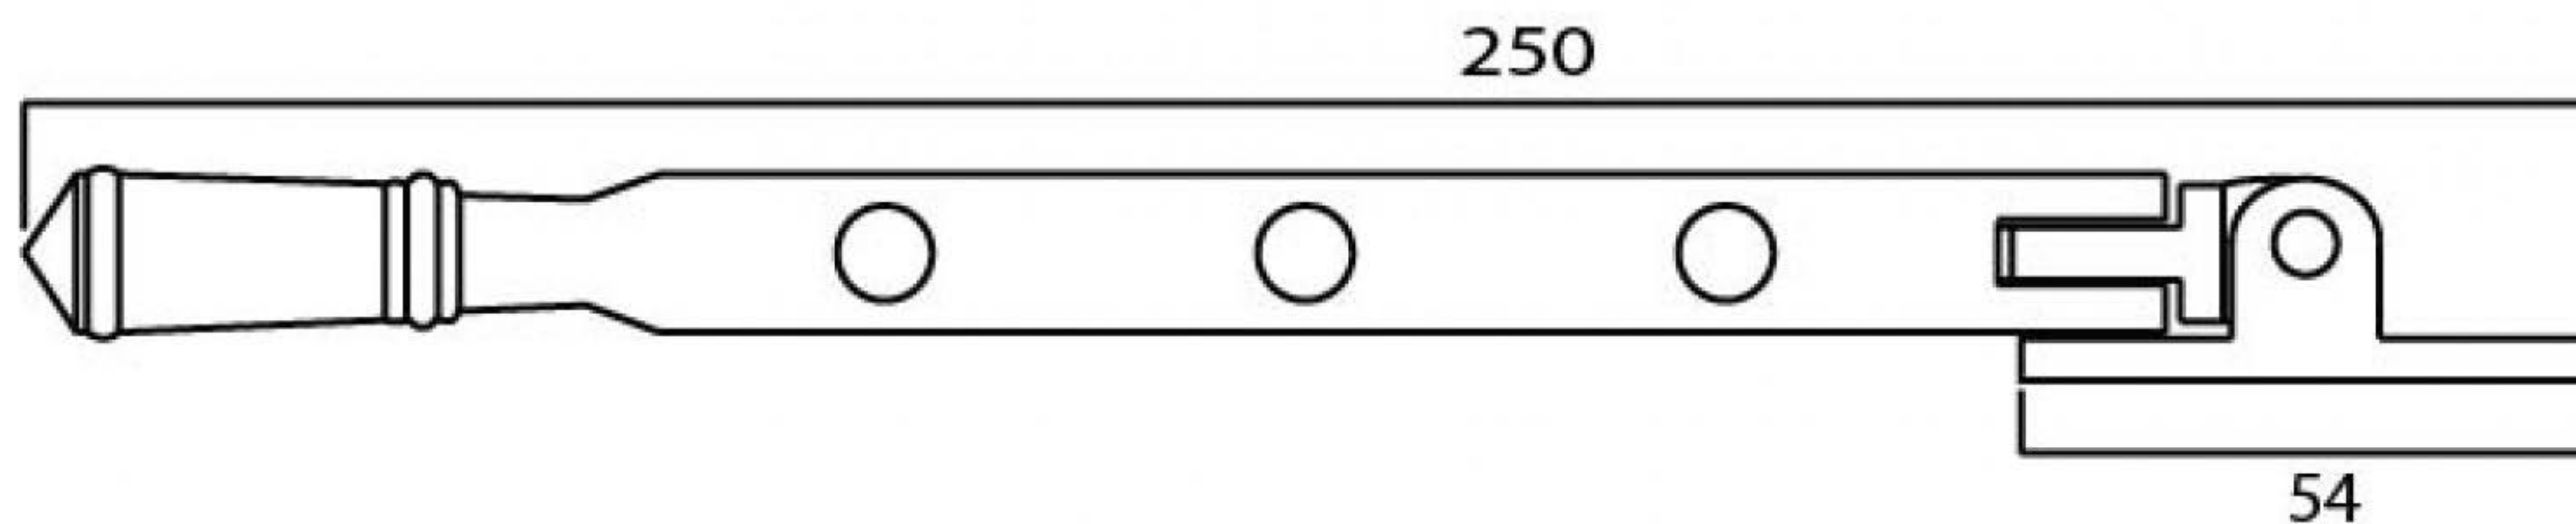

PRODUCT CODE 92108

 x 6  
Gauge 8 x 3/4" CS

HANDFORGED  
TRADITION L  
IRONMONGERY

Due to the hand crafted nature of our products all measurements are approximate and should be used as a guide only