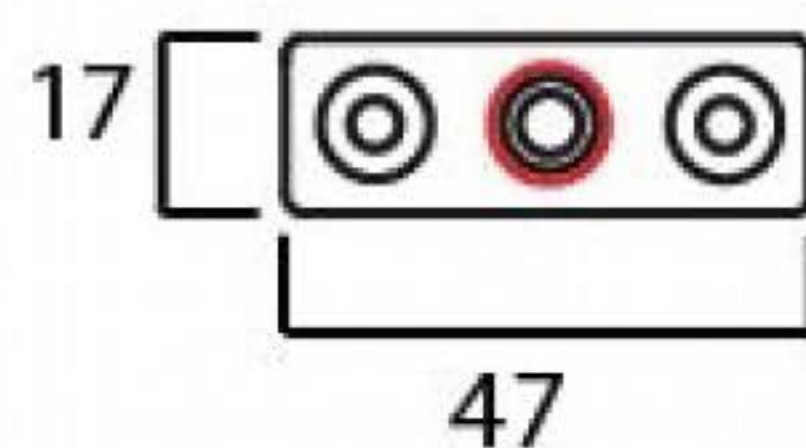

PRODUCT CODE 92108

 x 6  
Gauge 8 x 3/4" CS

HANDFORGED  
TRADITION L  
IRONMONGERY

Due to the hand crafted nature of our products all measurements are approximate and should be used as a guide only