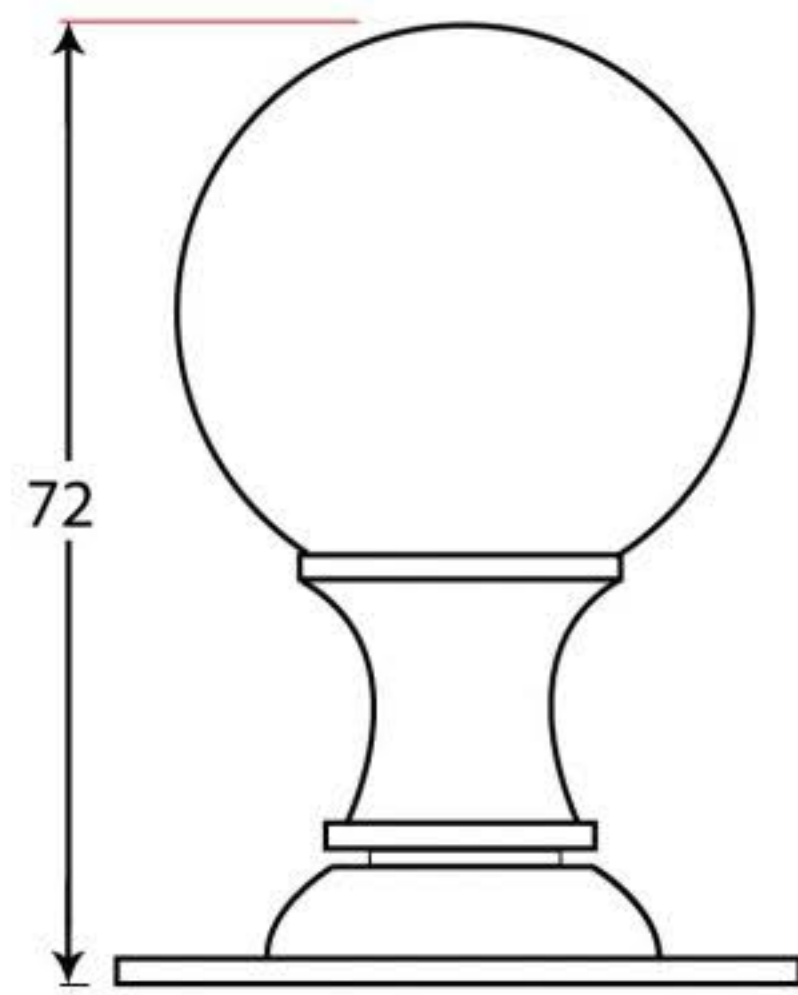

PRODUCT CODE 83632

HANDFORGED
TRADITIONAL
IRONMONGERY

Due to the hand crafted nature of our products all measurements are approximate and should be used as a guide only