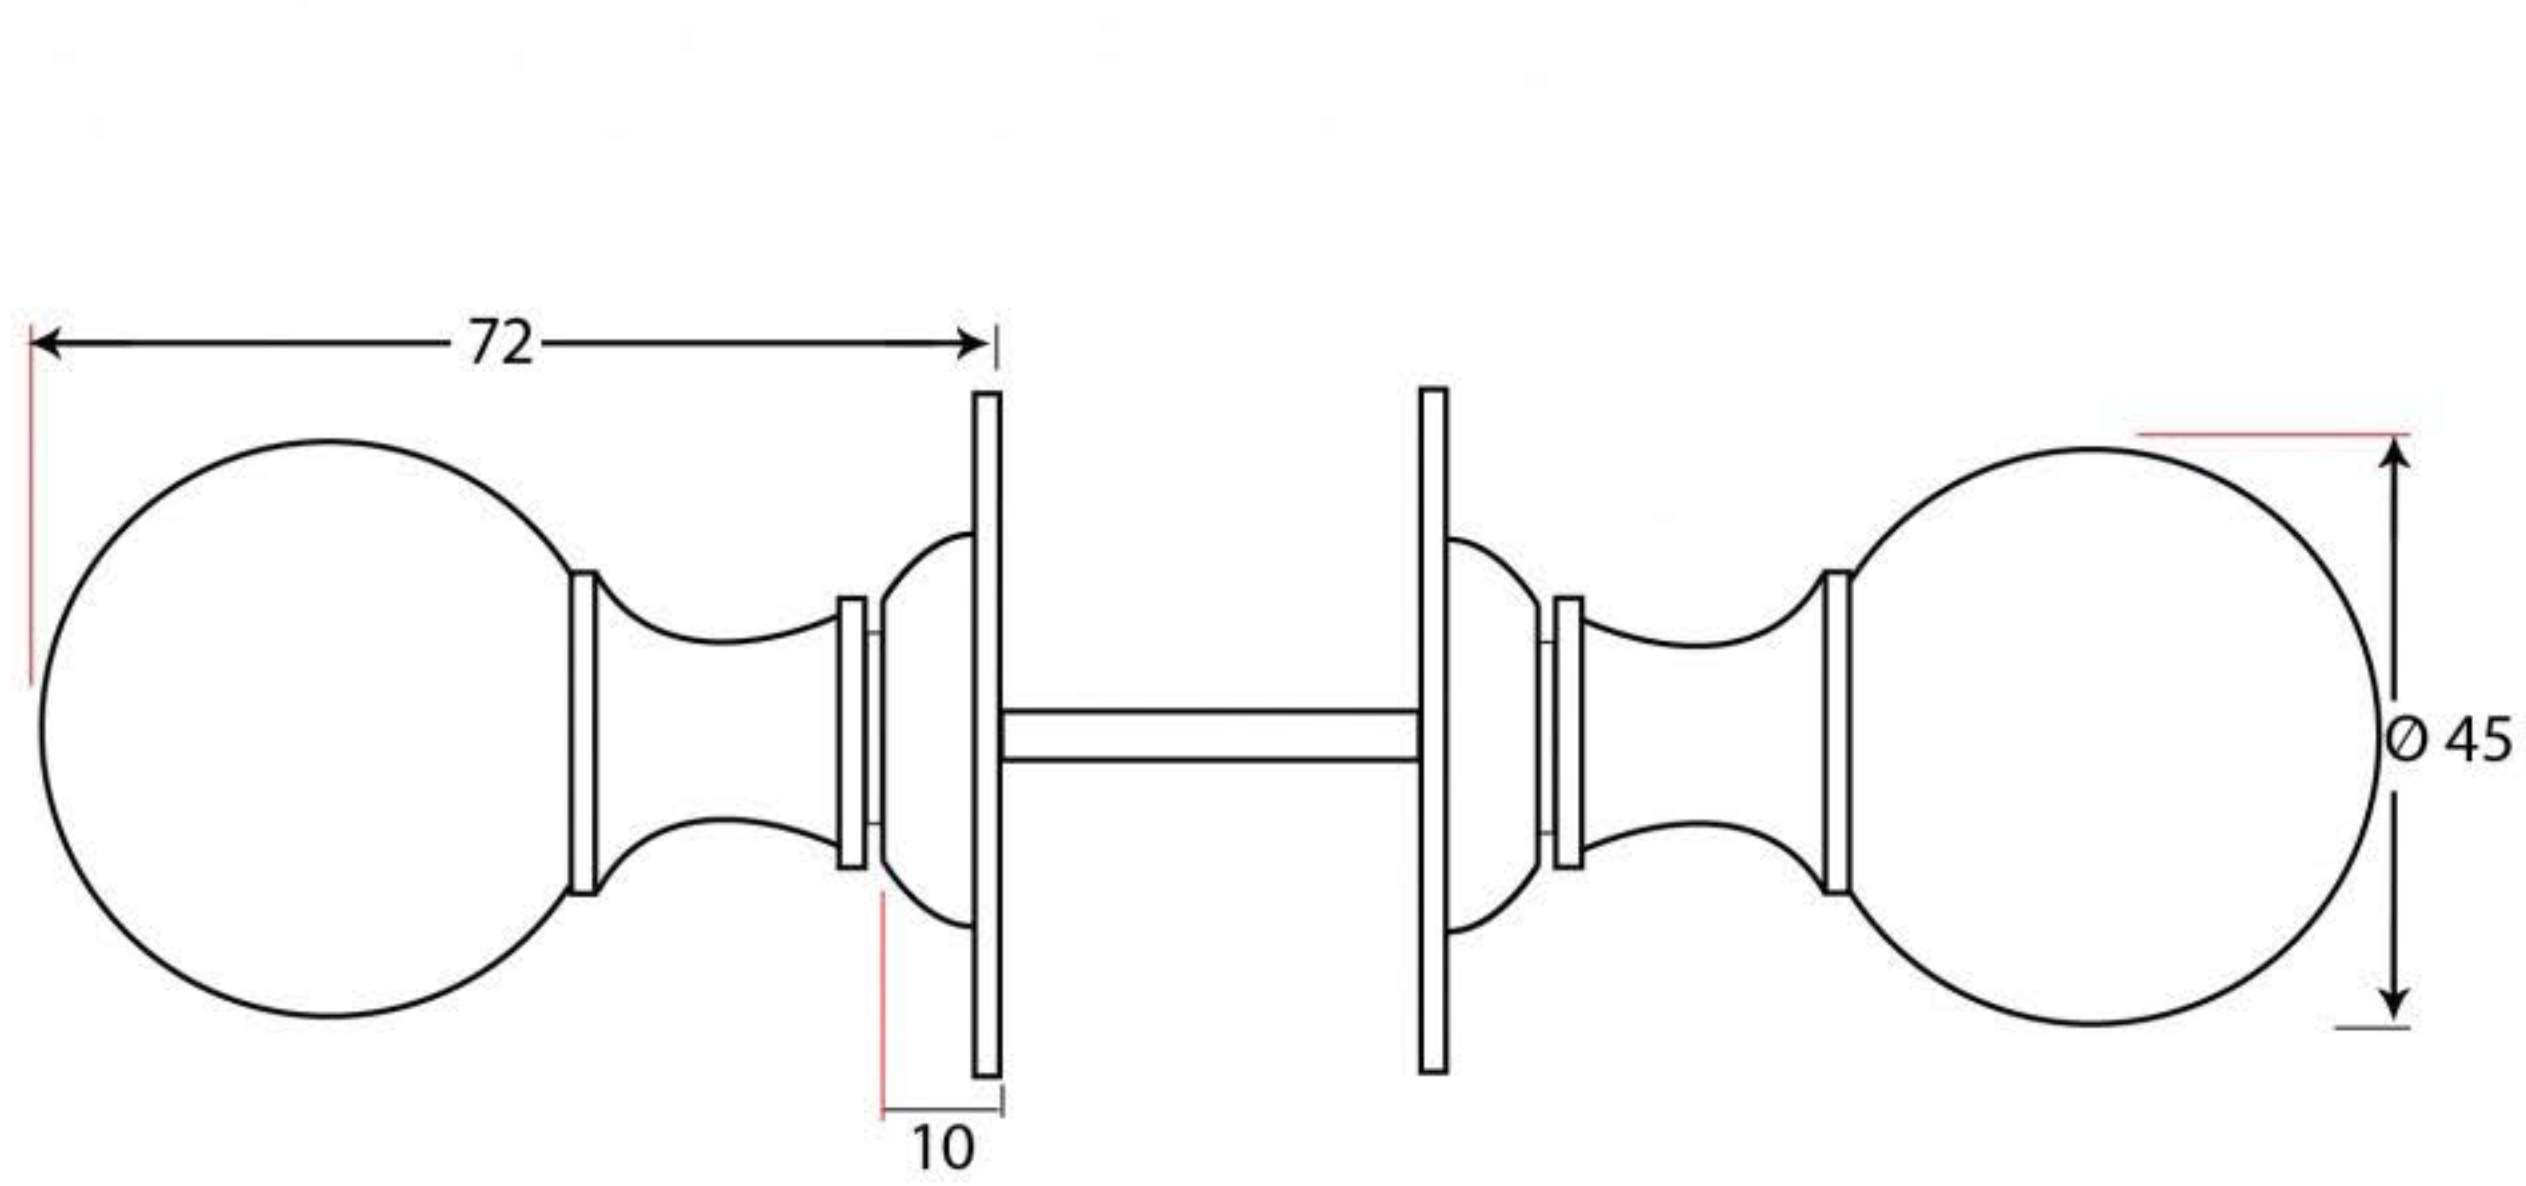

PRODUCT CODE 83632

HANDFORGED
TRADITIONAL
IRONMONGERY

Due to the hand crafted nature of our products all measurements are approximate and should be used as a guide only