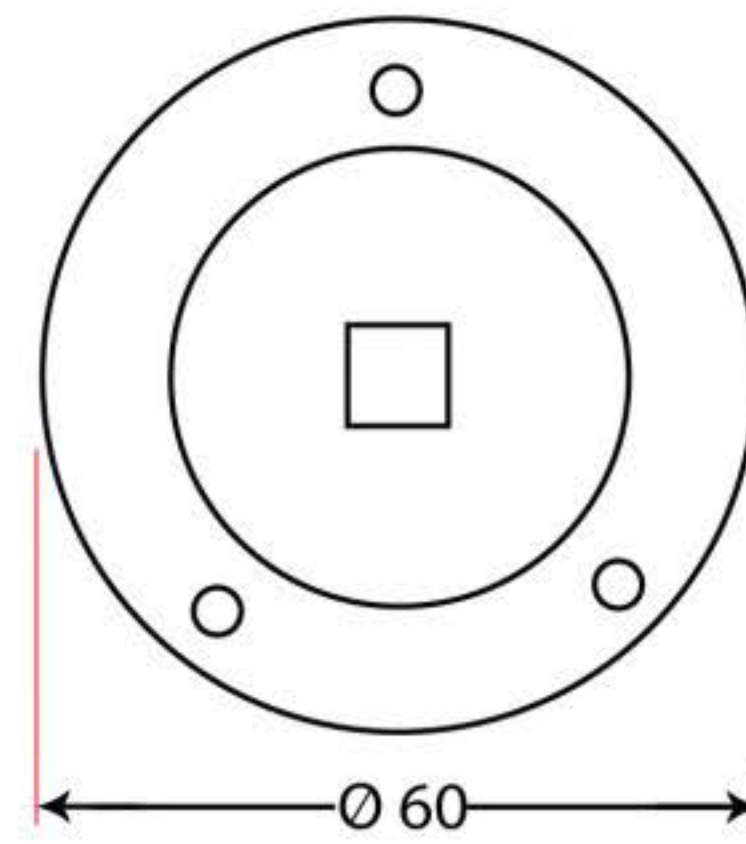

PRODUCT CODE 83632

HANDFORGED
TRADITIONAL
IRONMONGERY

Due to the hand crafted nature of our products all measurements are approximate and should be used as a guide only