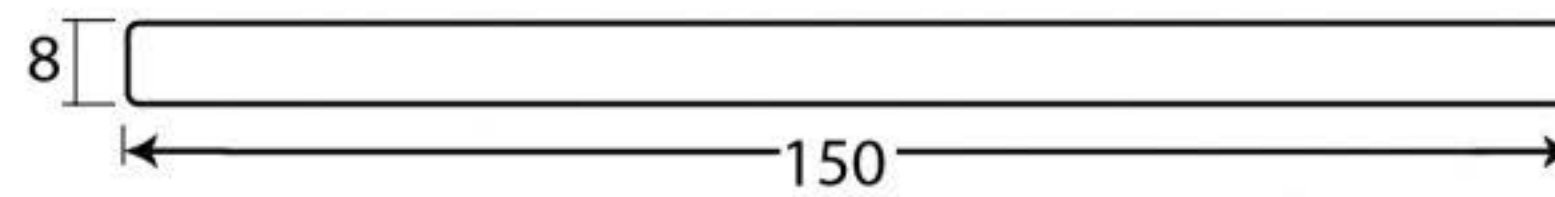

PRODUCT CODE 83632

HANDFORGED
TRADITIONAL
IRONMONGERY

Due to the hand crafted nature of our products all measurements are approximate and should be used as a guide only