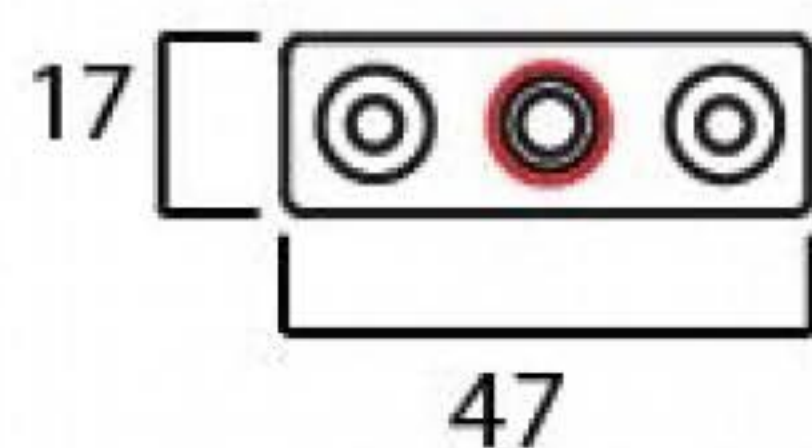

PRODUCT CODE 92109

 x 6
Gauge 8 x 3/4" CS

HANDFORGED
TRADITION L
IRONMONGERY

Due to the hand crafted nature of our products all measurements are approximate and should be used as a guide only