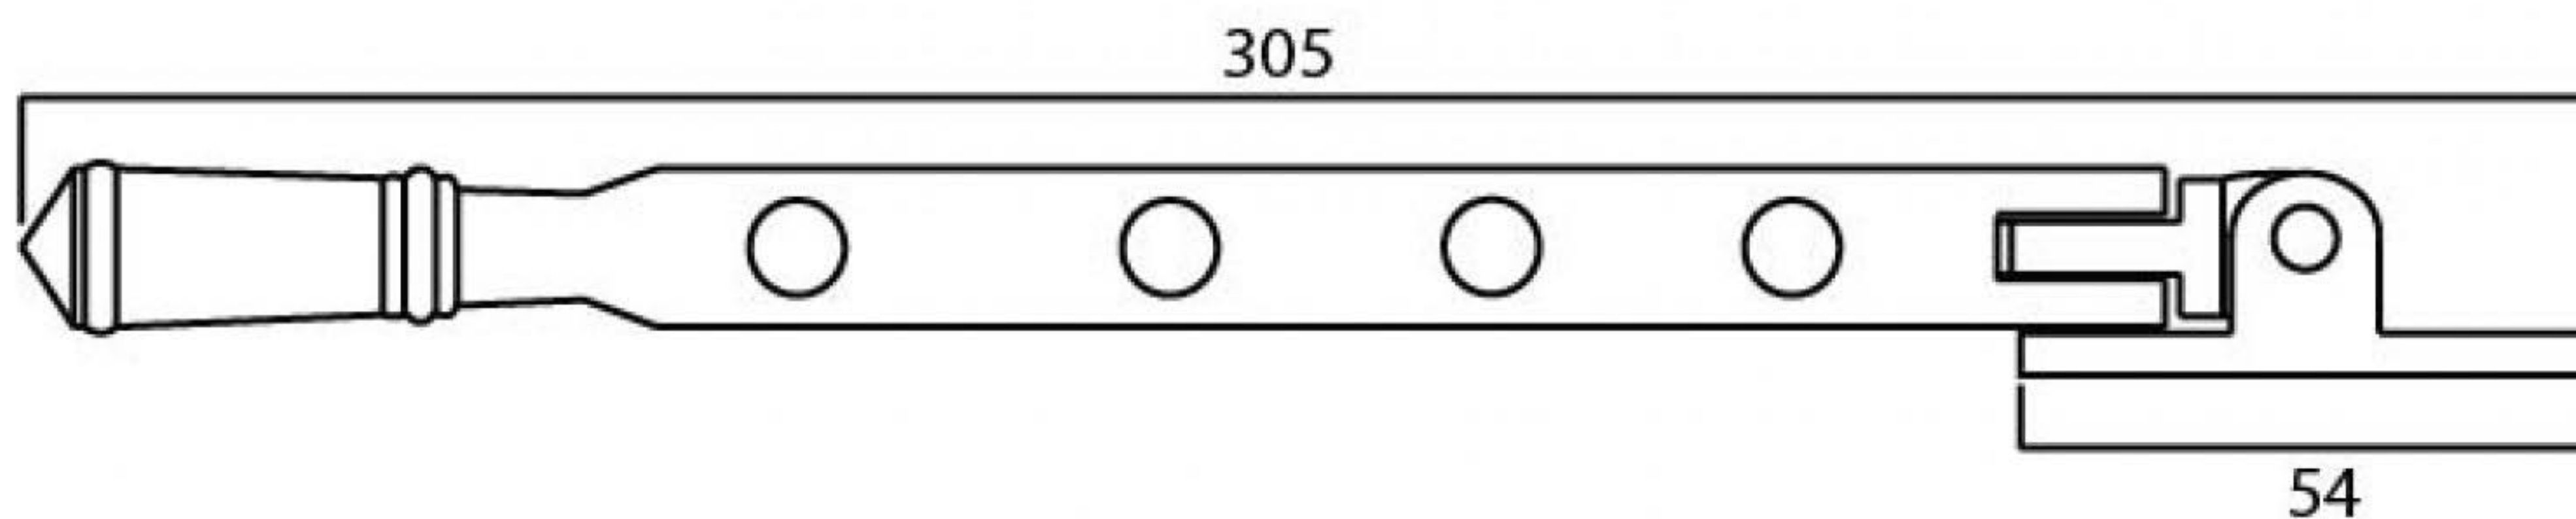

PRODUCT CODE 92109

 x 6
Gauge 8 x 3/4" CS

HANDFORGED
TRADITION L
IRONMONGERY

Due to the hand crafted nature of our products all measurements are approximate and should be used as a guide only