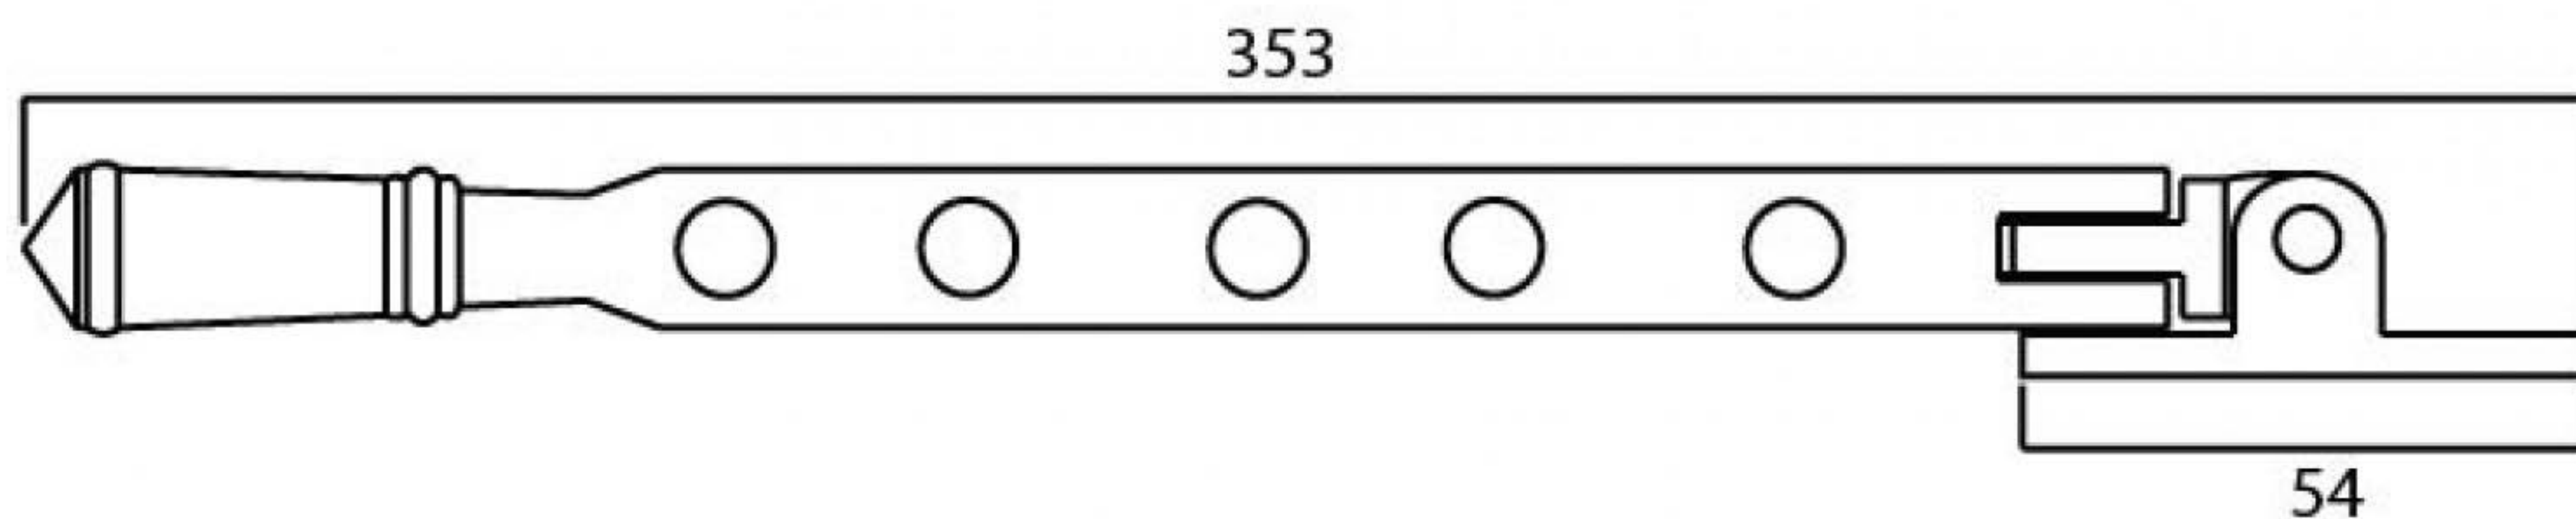

PRODUCT CODE 92110

 x 6
Gauge 8 x 3/4" CS

HANDFORGED
TRADITION L
IRONMONGERY

Due to the hand crafted nature of our products all measurements are approximate and should be used as a guide only