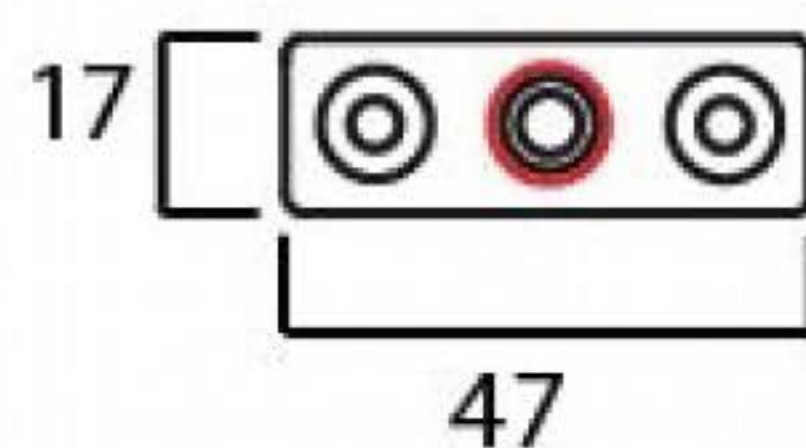

PRODUCT CODE 92110

 x 6
Gauge 8 x 3/4" CS

HANDFORGED
TRADITION L
IRONMONGERY

Due to the hand crafted nature of our products all measurements are approximate and should be used as a guide only