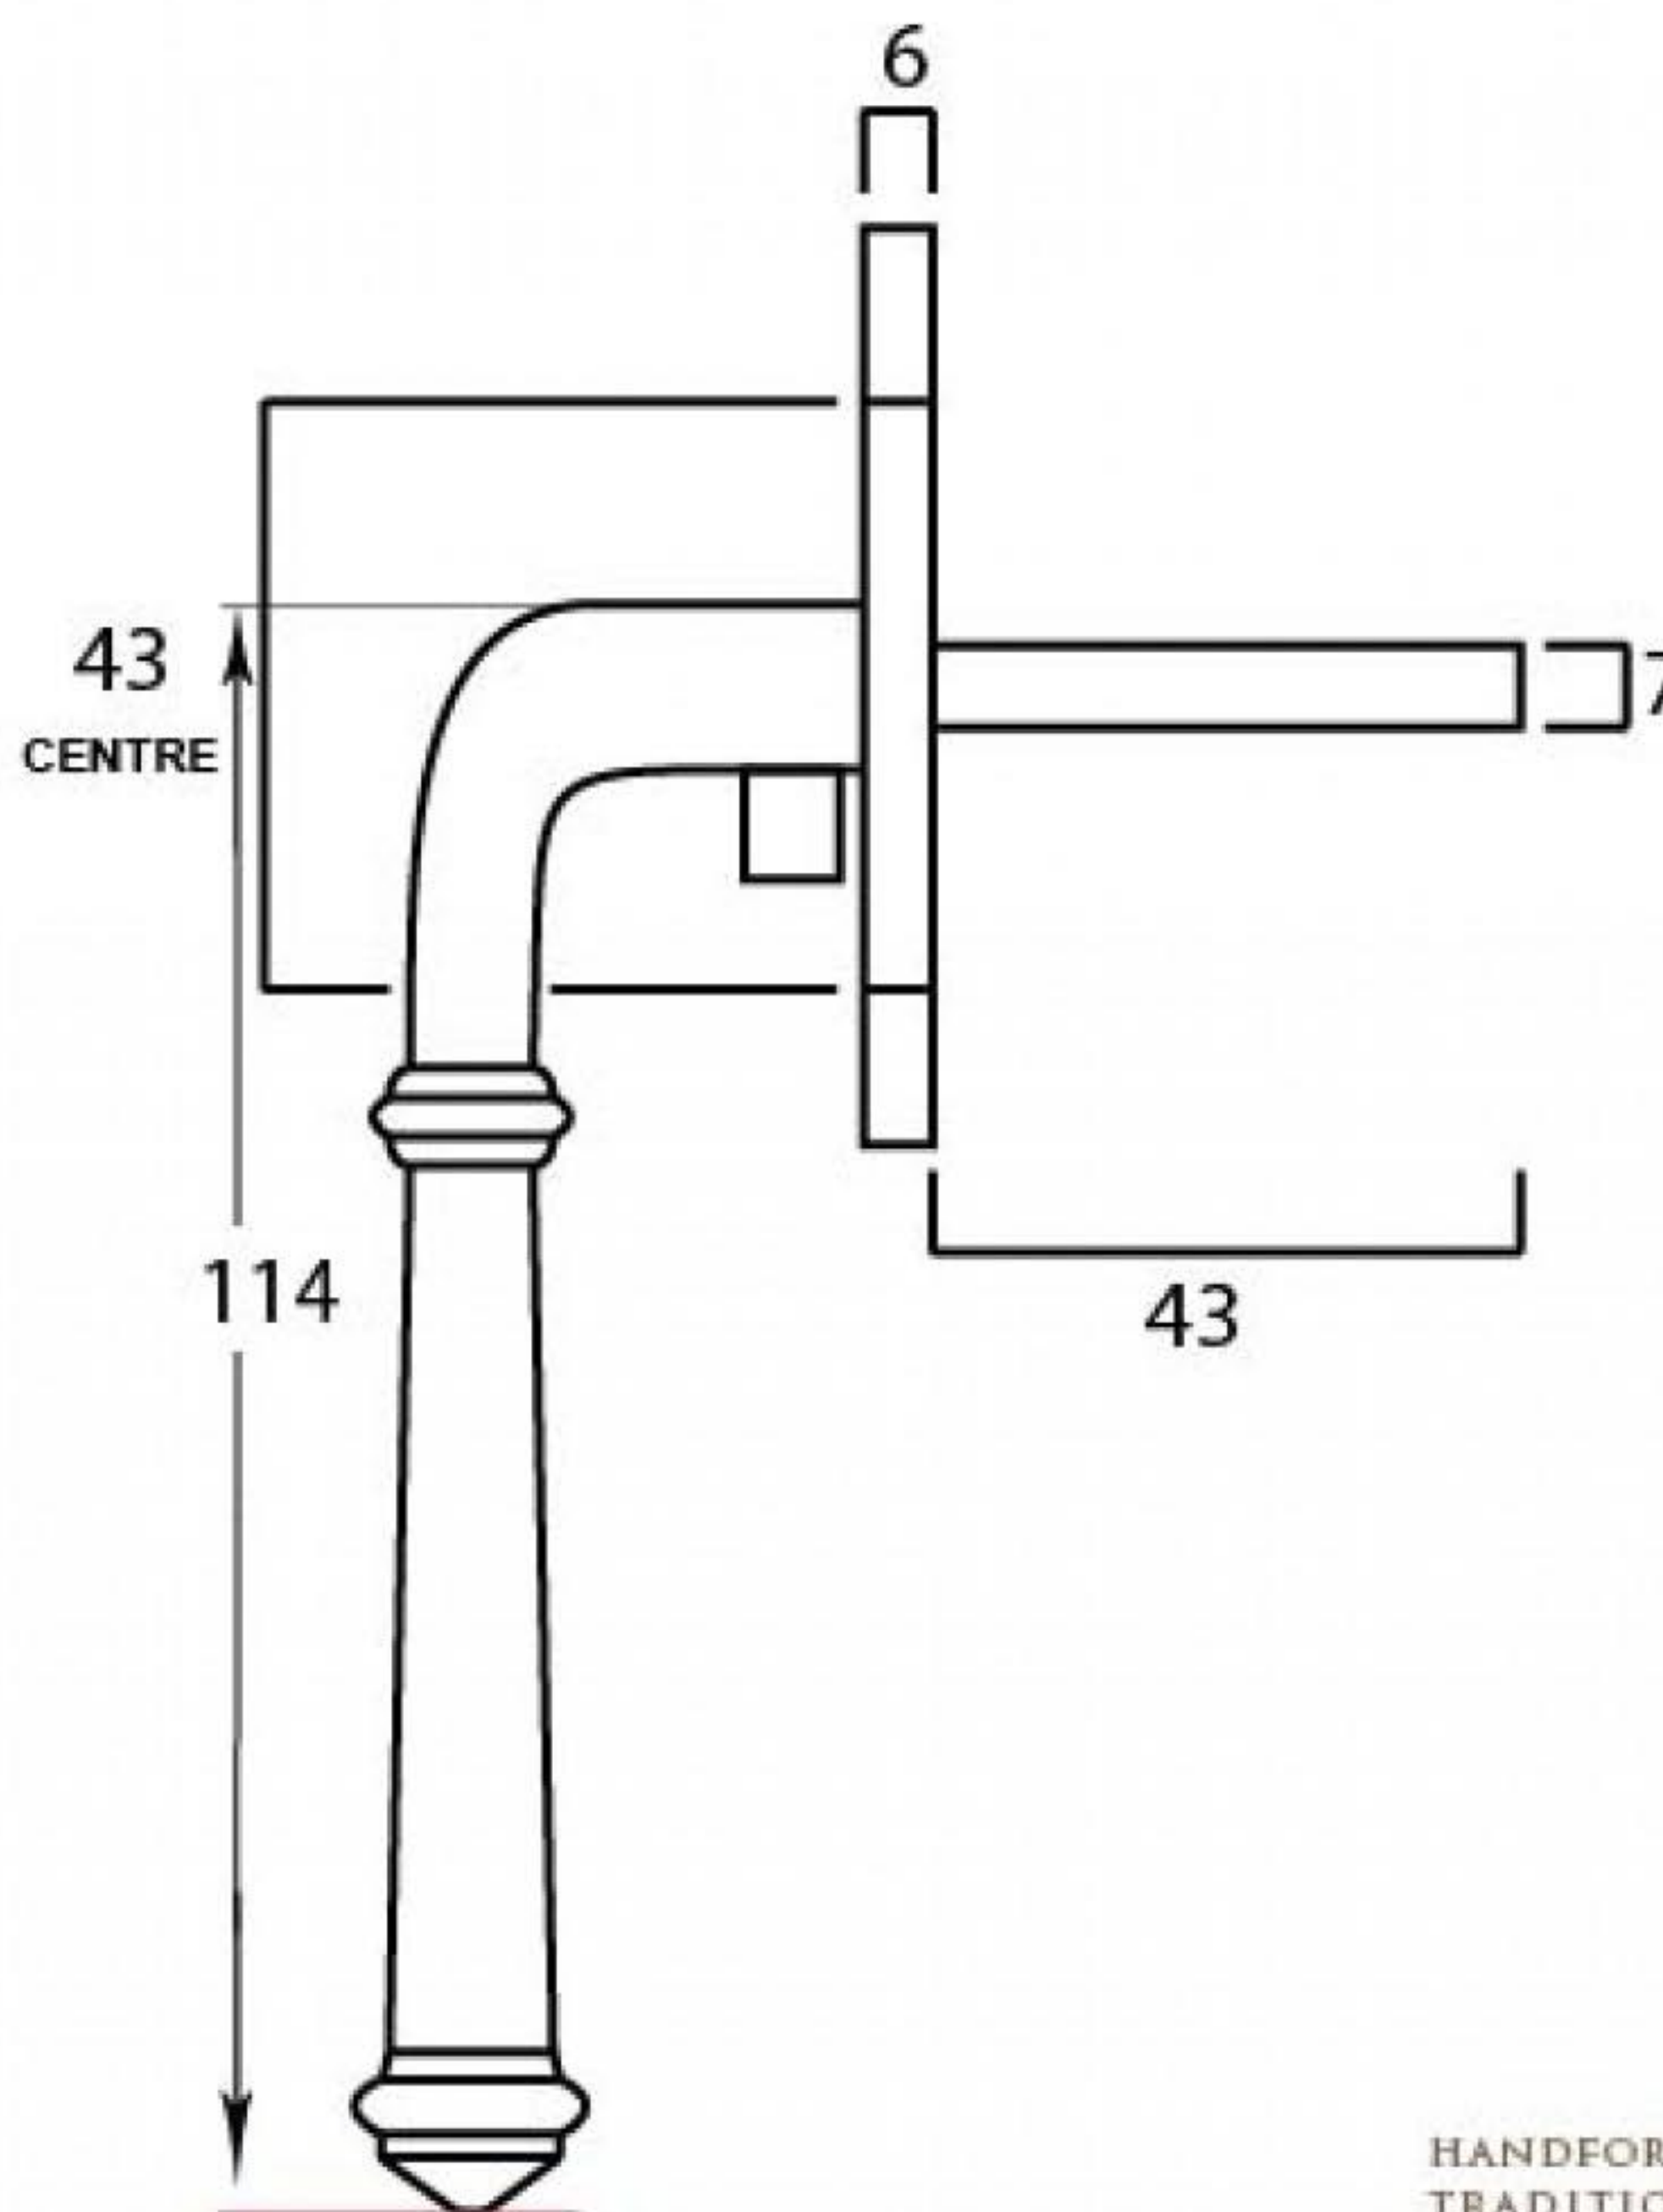

PRODUCT CODE 92112

 x 2
M5 x 40 Machine Screws

HANDFORGED
TRADITION L
IRONMONGERY

Due to the hand crafted nature of our products all measurements are approximate and should be used as a guide only