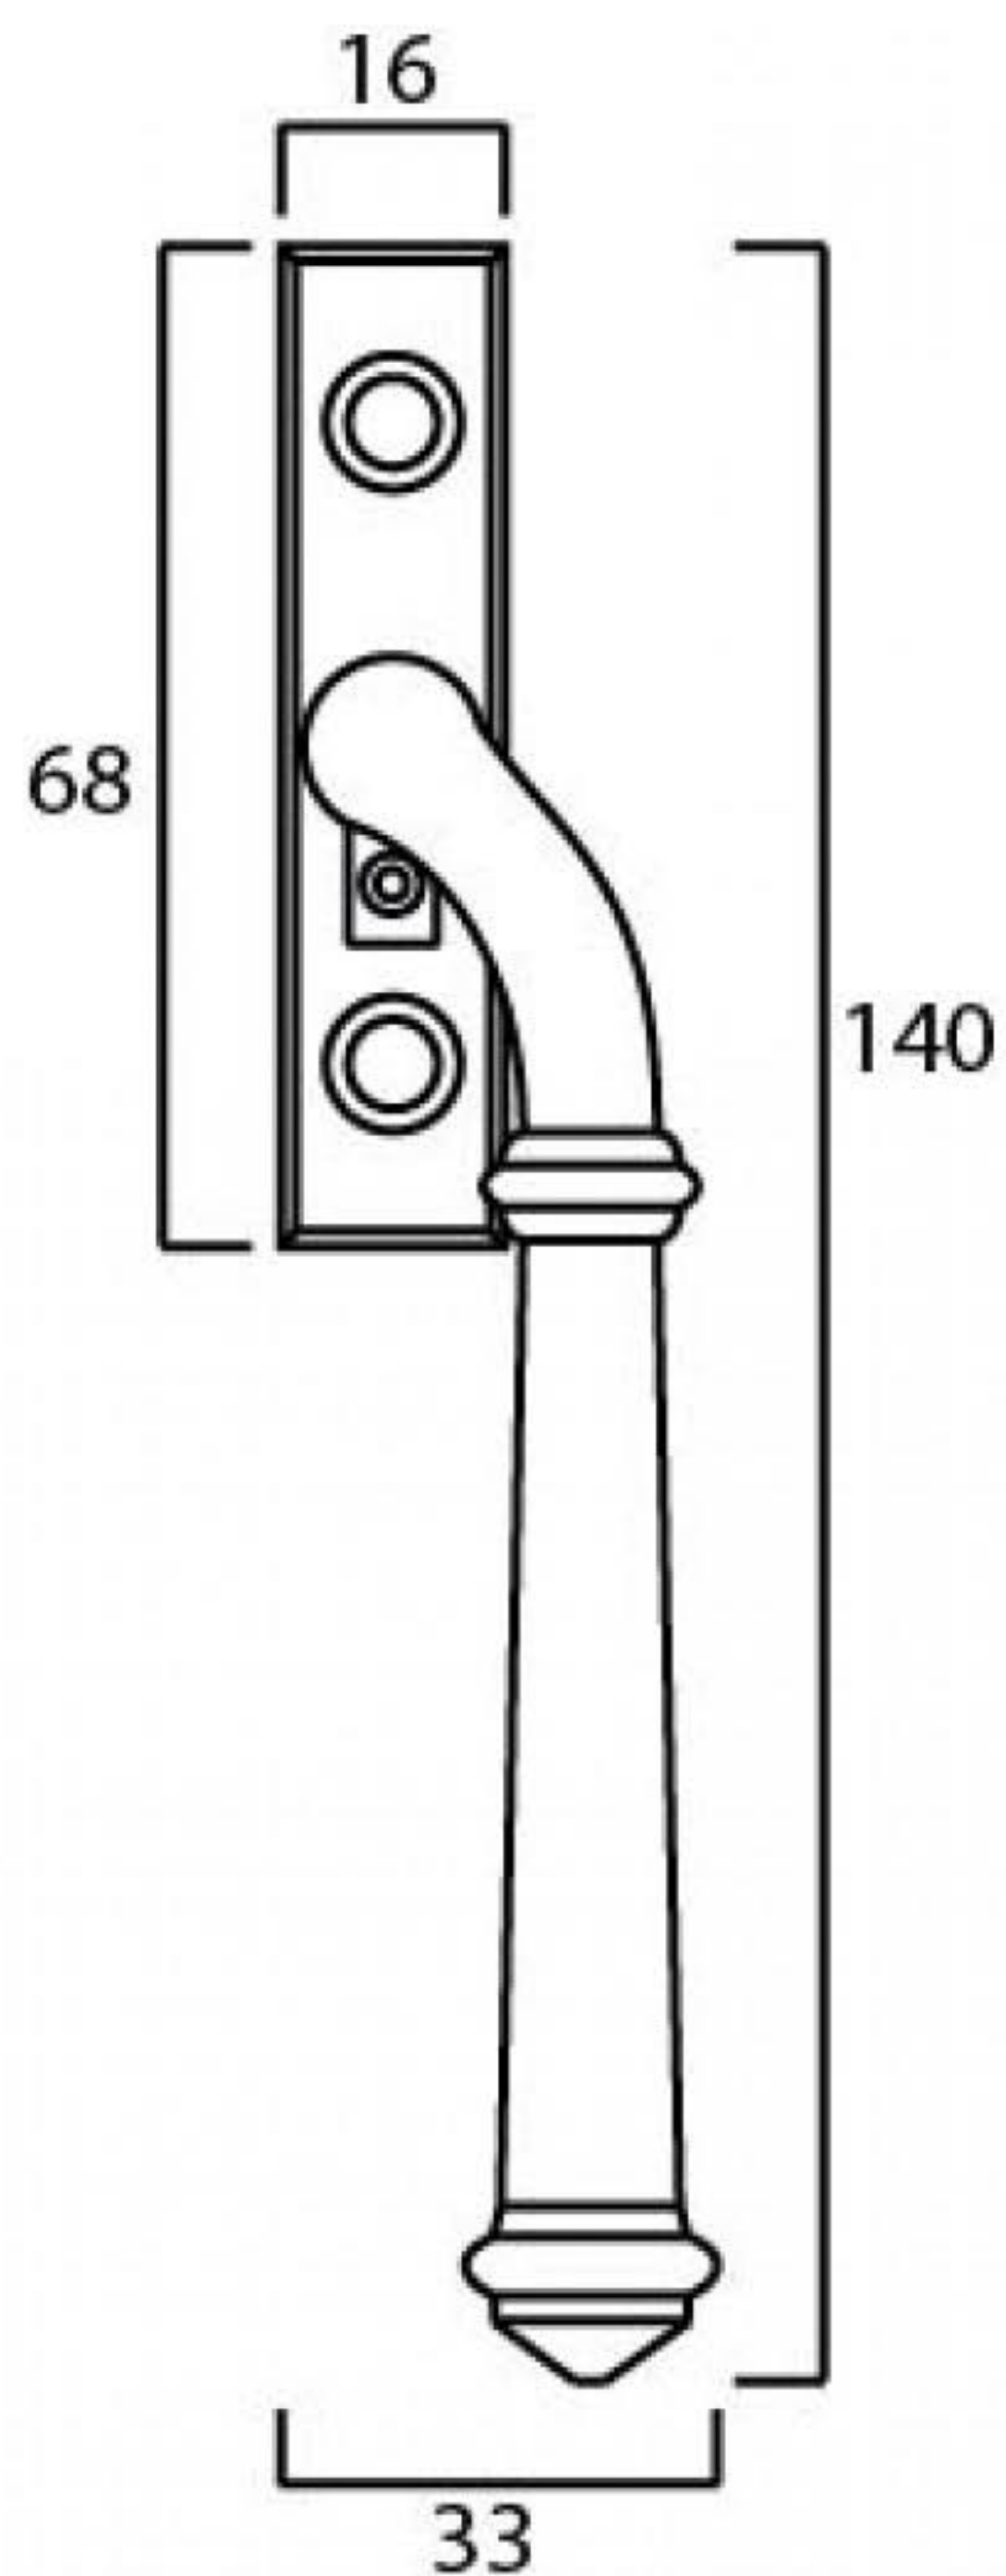

PRODUCT CODE 92112

 x 2
M5 x 40 Machine Screws

HANDFORGED
TRADITION L
IRONMONGERY

Due to the hand crafted nature of our products all measurements are approximate and should be used as a guide only