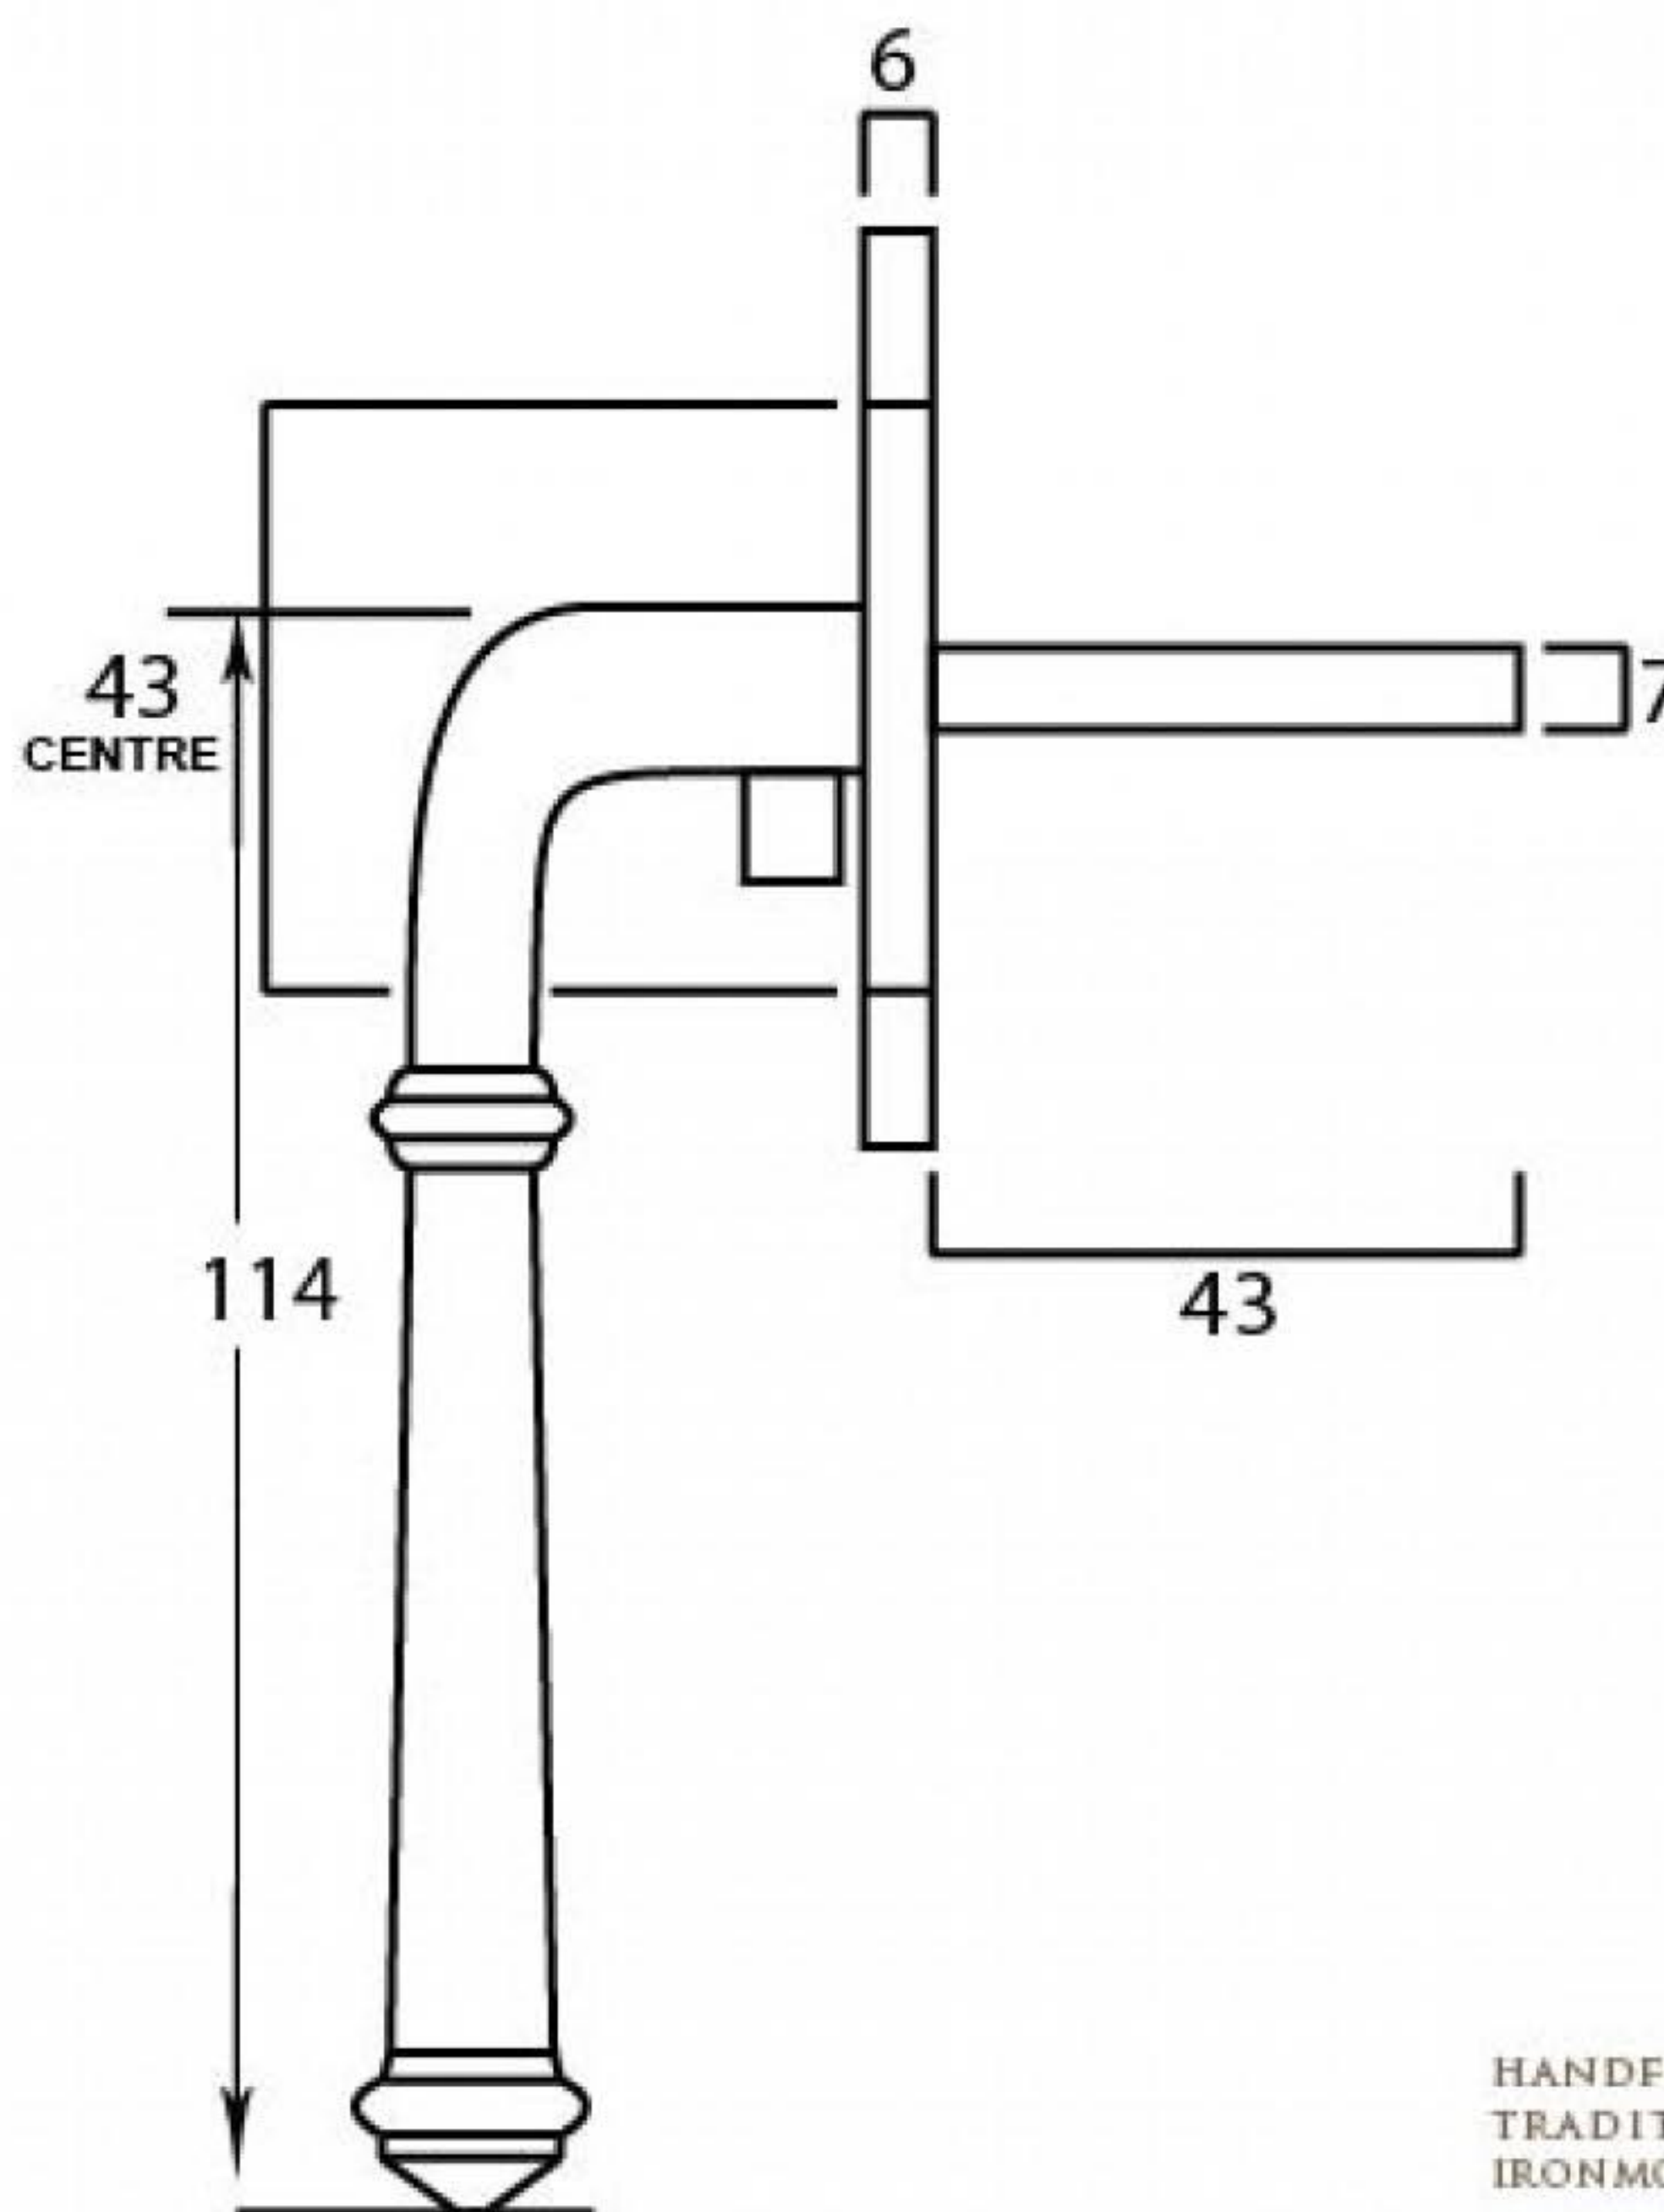

PRODUCT CODE 92113

 x 2  
M5 x 40 Machine Screws

HANDFORGED  
TRADITION L  
IRONMONGERY

Due to the hand crafted nature of our products all measurements are approximate and should be used as a guide only