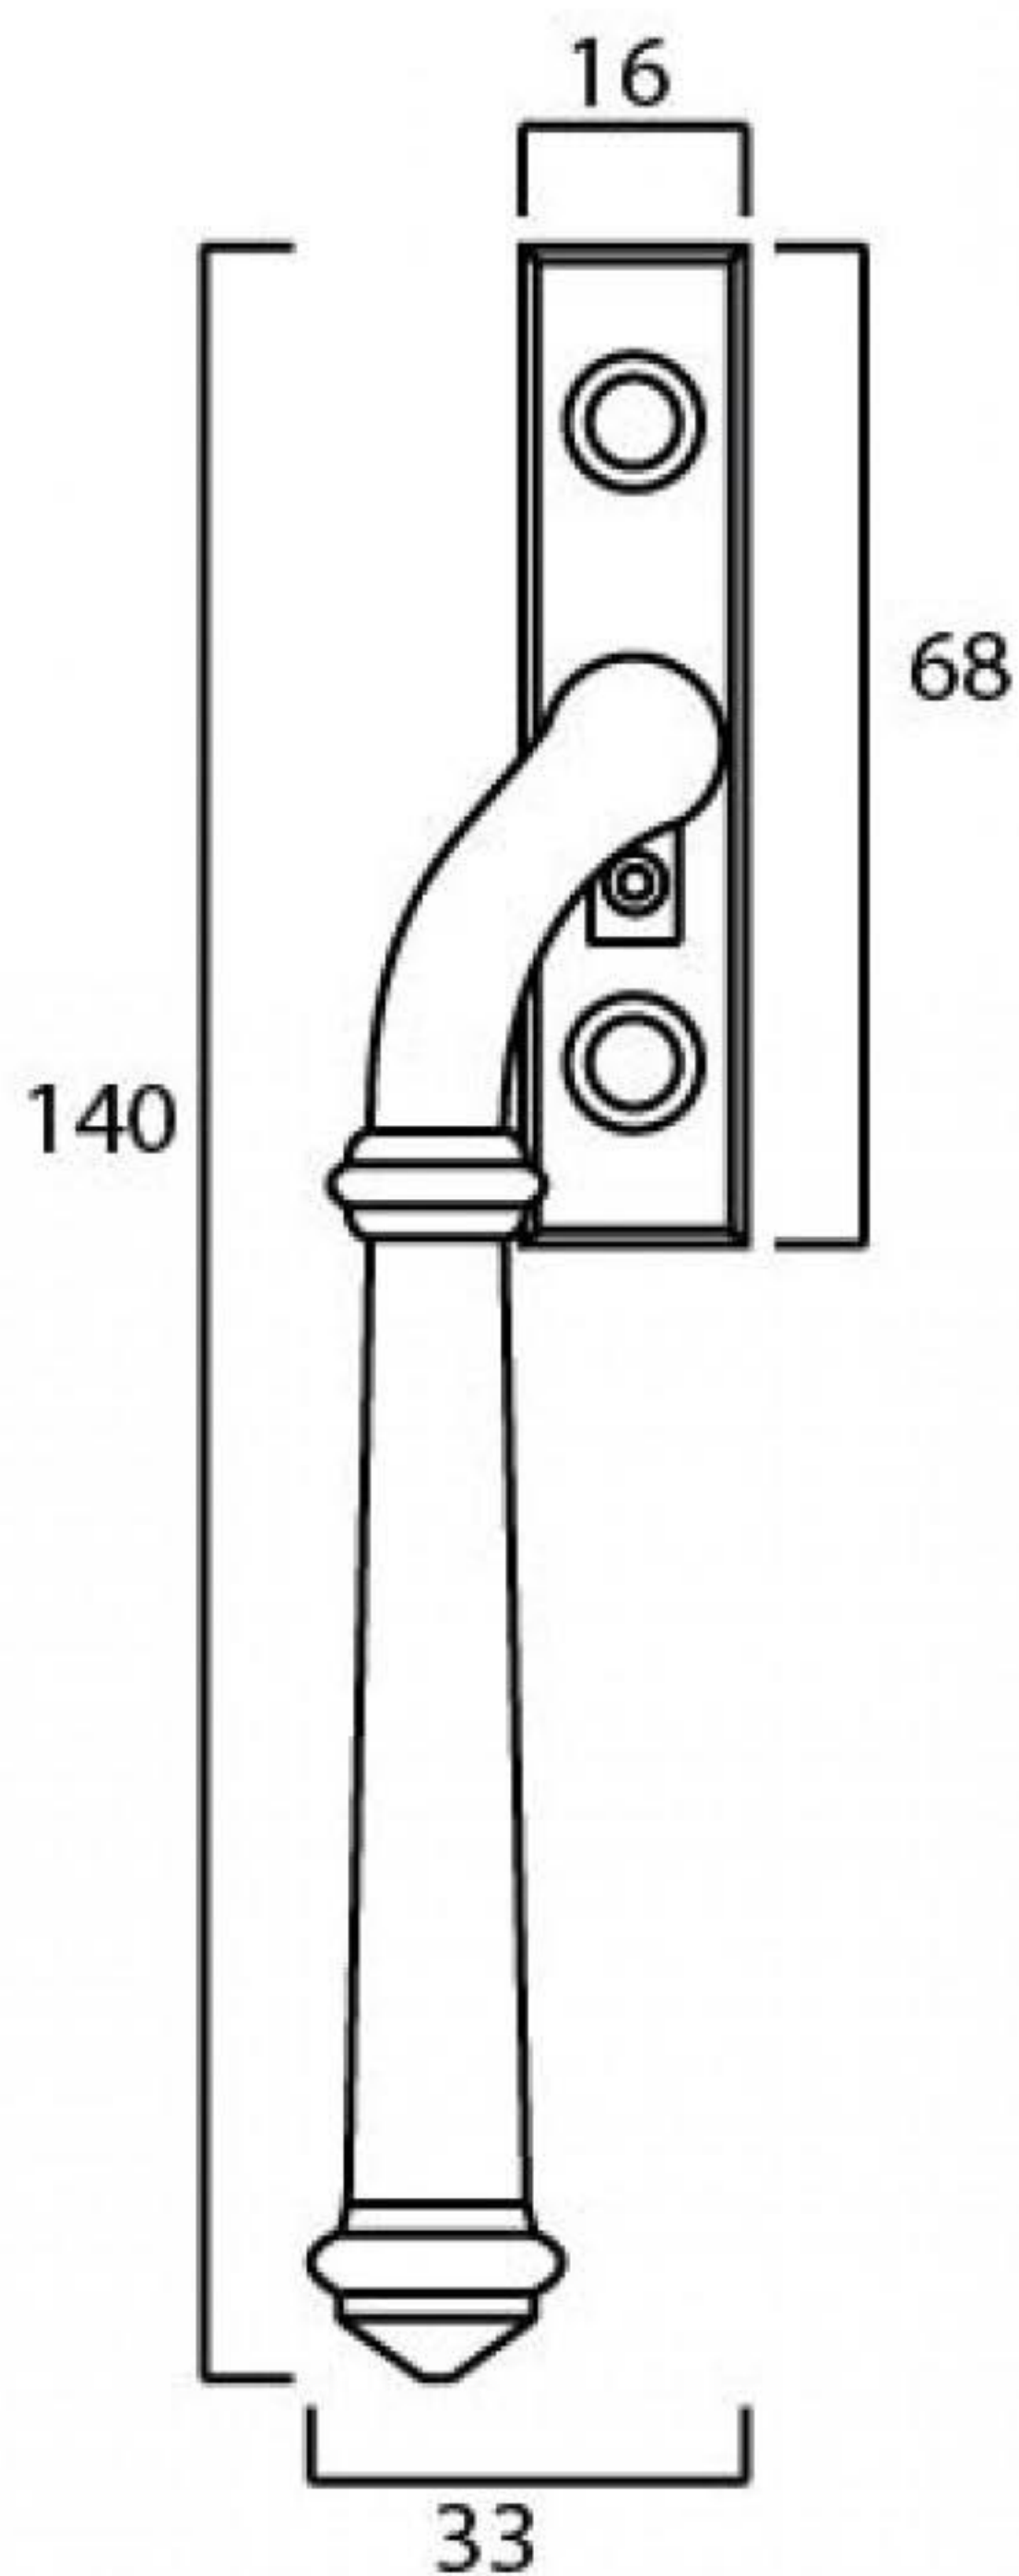

PRODUCT CODE 92113

 x 2  
M5 x 40 Machine Screws

HANDFORGED  
TRADITION L  
IRONMONGERY

Due to the hand crafted nature of our products all measurements are approximate and should be used as a guide only