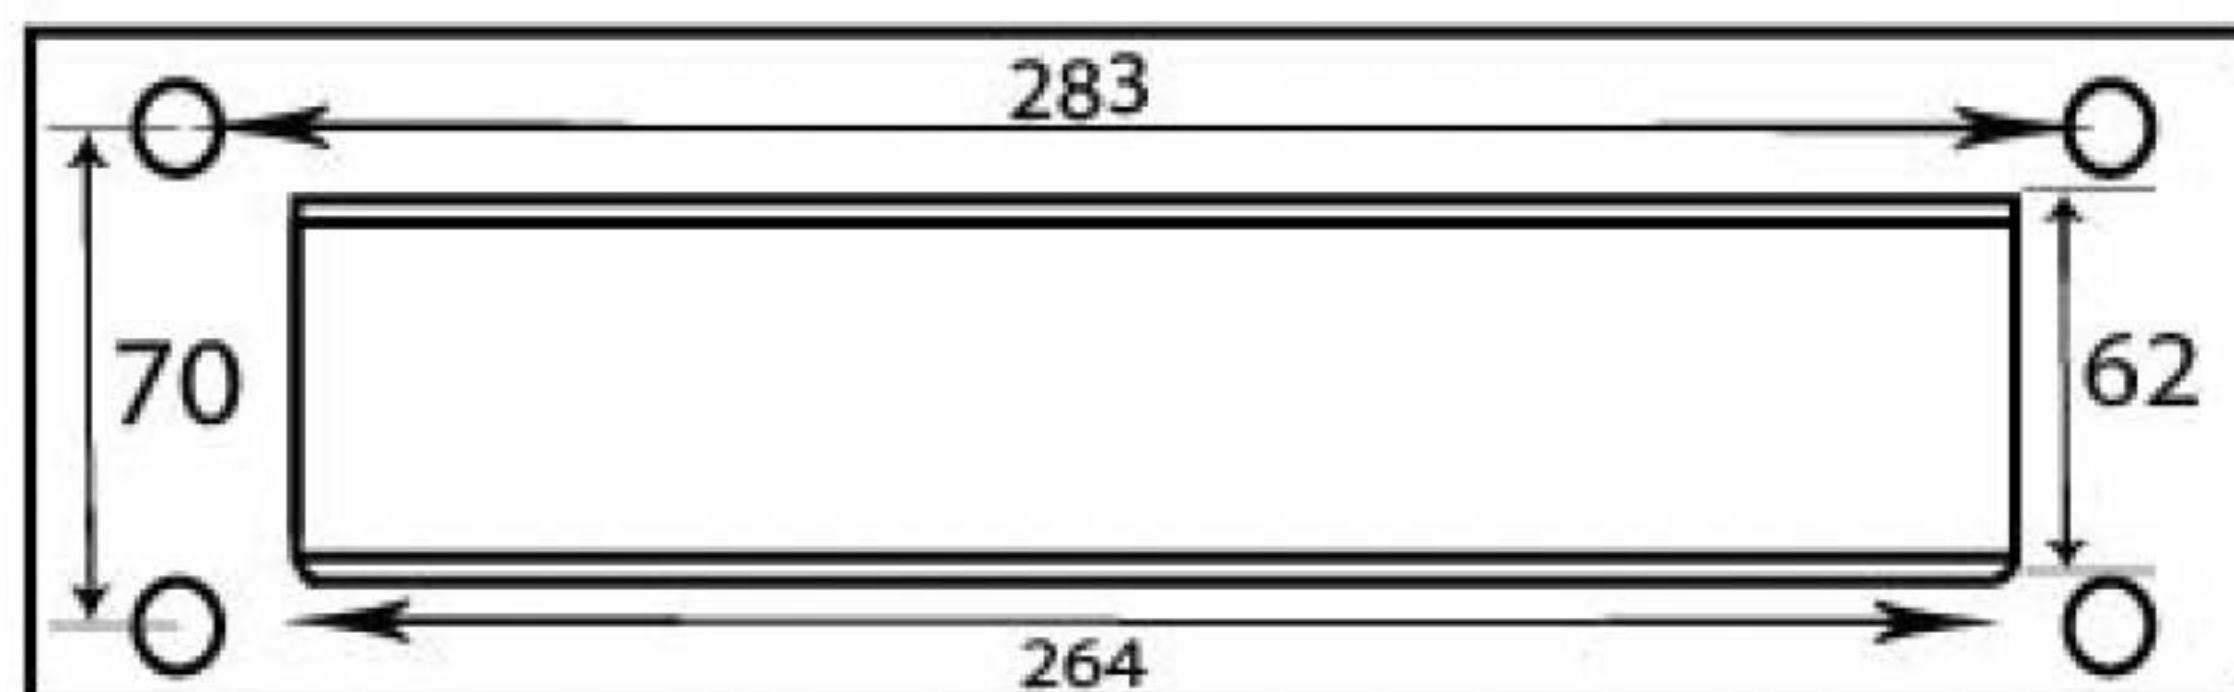

PRODUCT CODE 92127

Minimum Door Thickness

Maximum Door Thickness

HANDFORGED  
TRADITIONAL  
IRONMONGERY

Due to the hand crafted nature of our products all measurements are approximate and should be used as a guide only