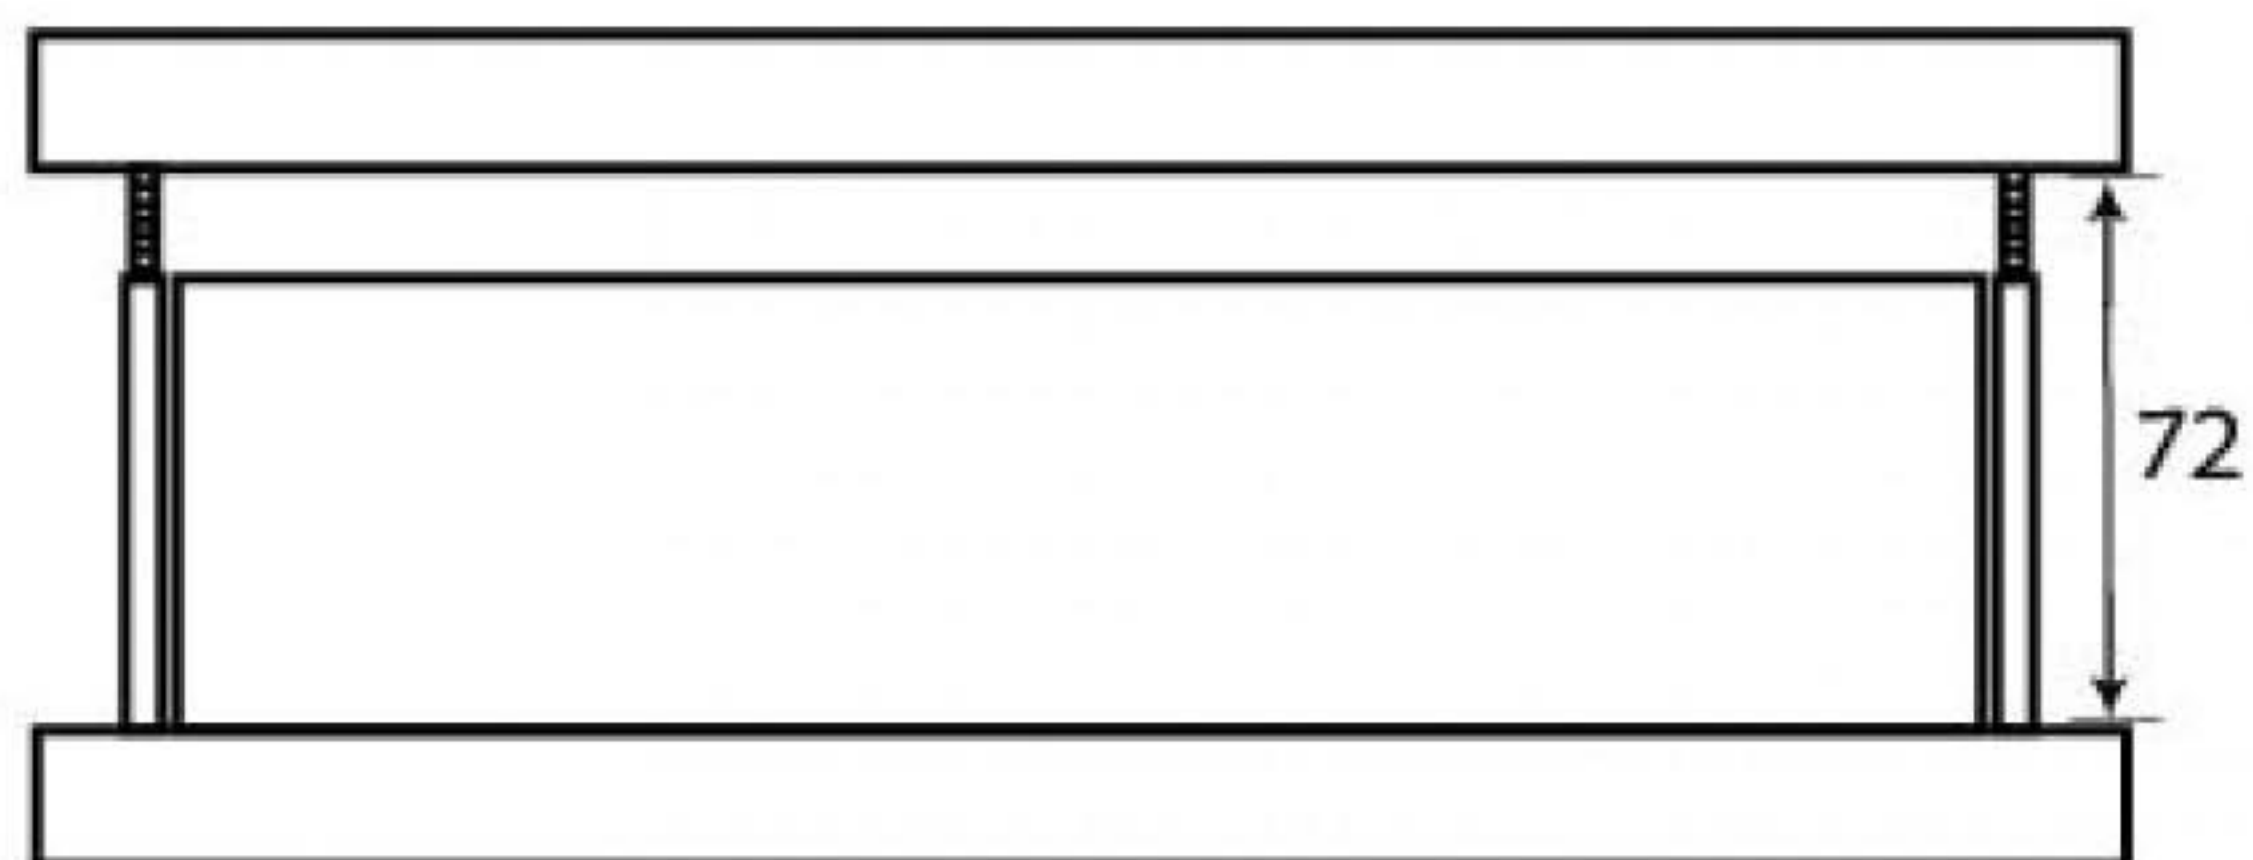

PRODUCT CODE 92127

Minimum Door Thickness

Maximum Door Thickness

HANDFORGED  
TRADITIONAL  
IRONMONGERY

Due to the hand crafted nature of our products all measurements are approximate and should be used as a guide only