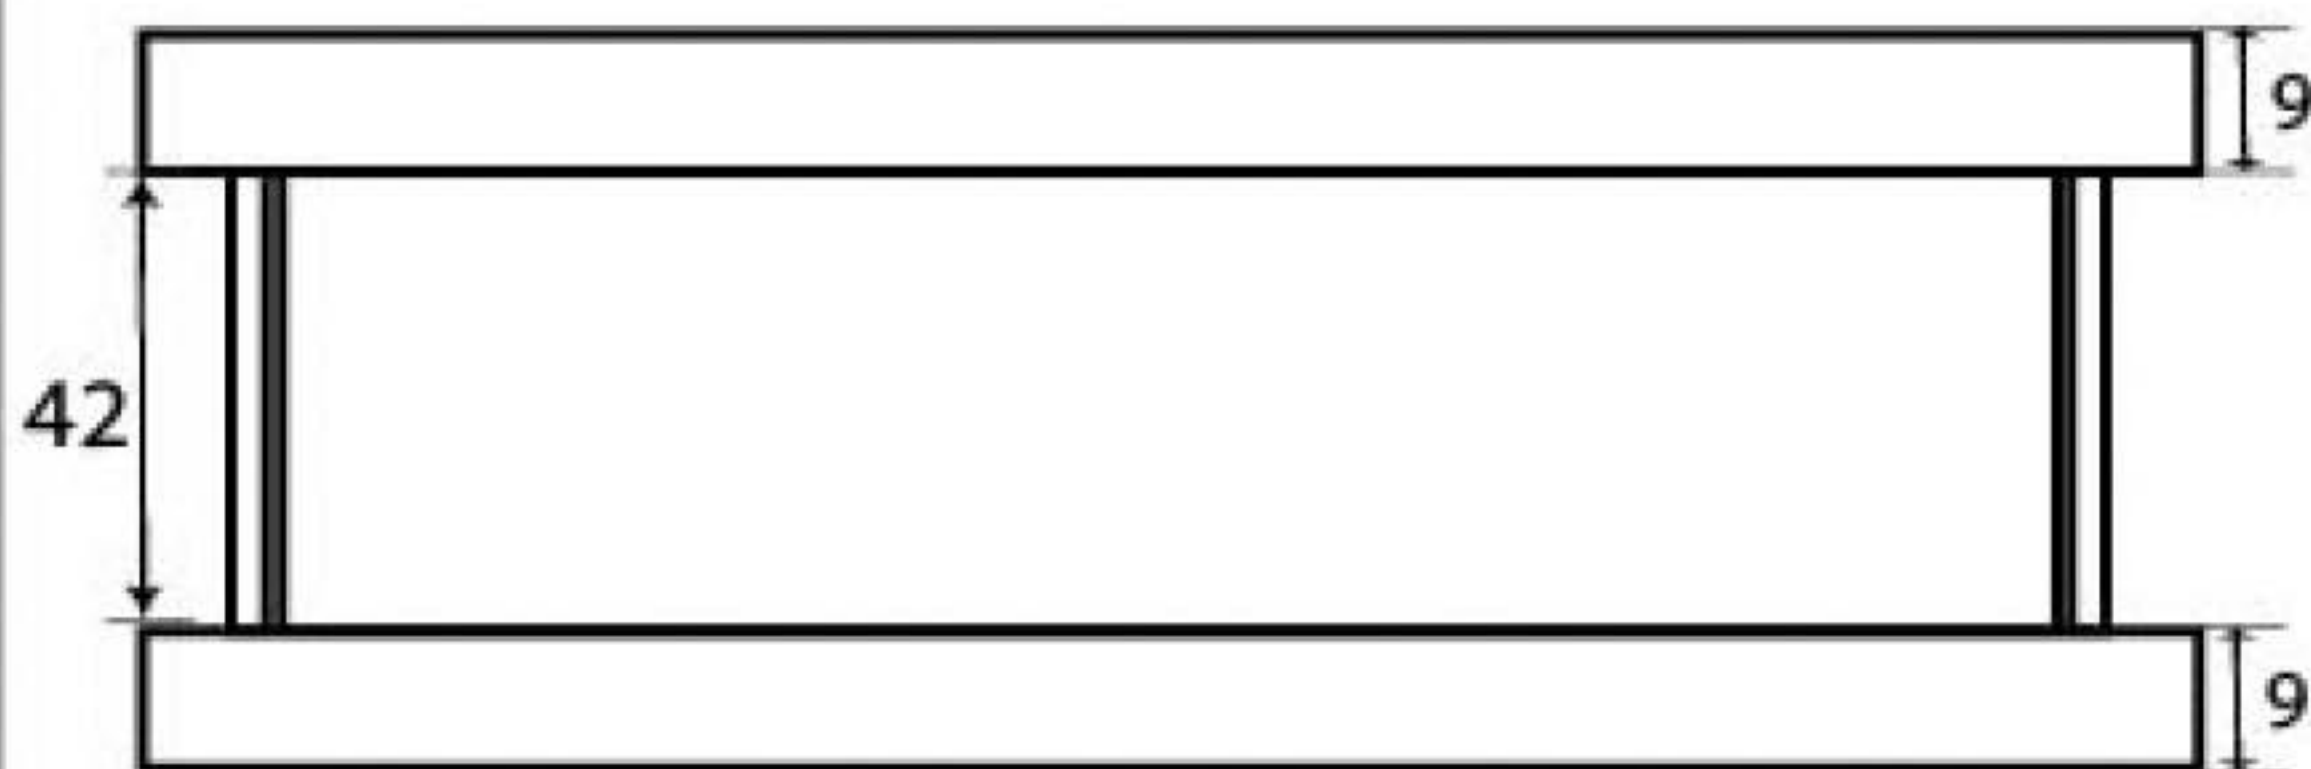

PRODUCT CODE 92127

Minimum Door Thickness

Maximum Door Thickness

HANDFORGED  
TRADITIONAL  
IRONMONGERY

Due to the hand crafted nature of our products all measurements are approximate and should be used as a guide only