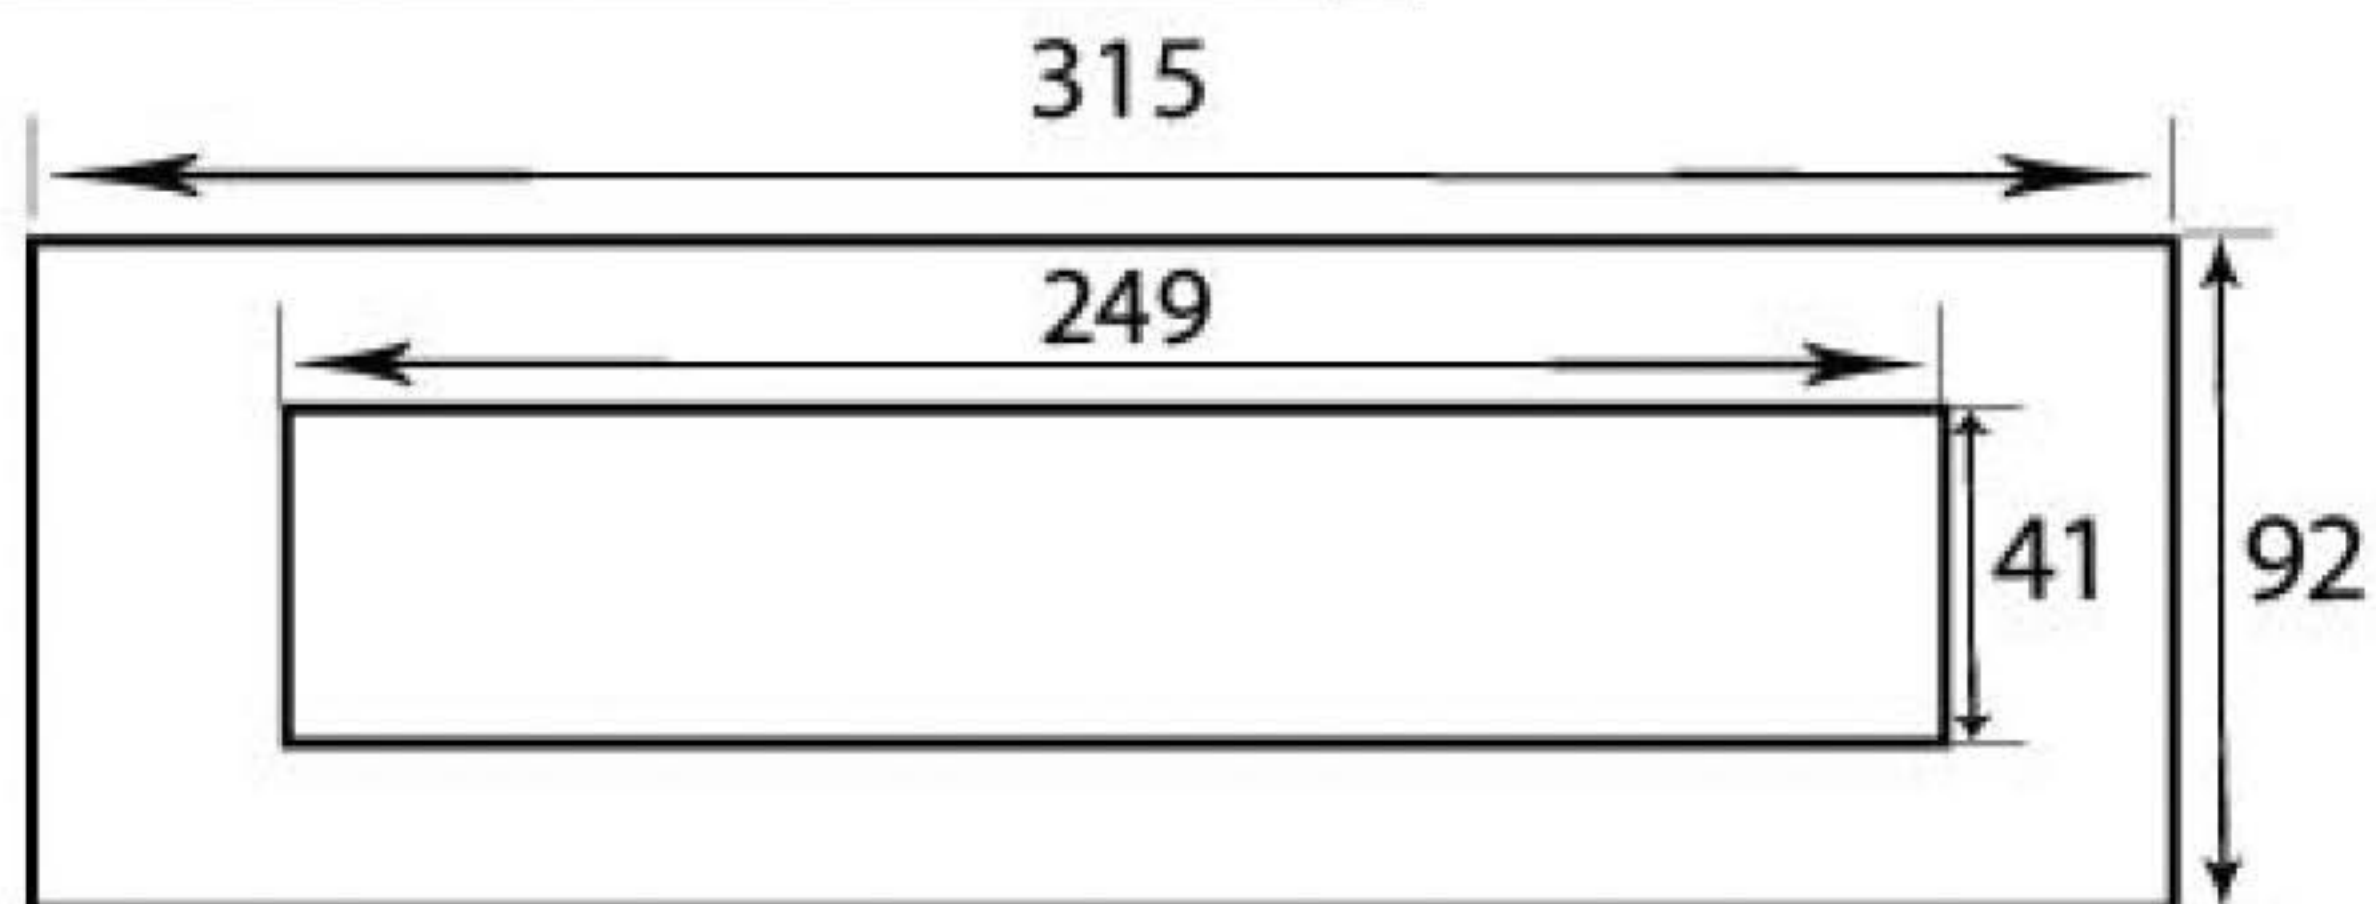

PRODUCT CODE 92127

Minimum Door Thickness

Maximum Door Thickness

HANDFORGED  
TRADITIONAL  
IRONMONGERY

Due to the hand crafted nature of our products all measurements are approximate and should be used as a guide only