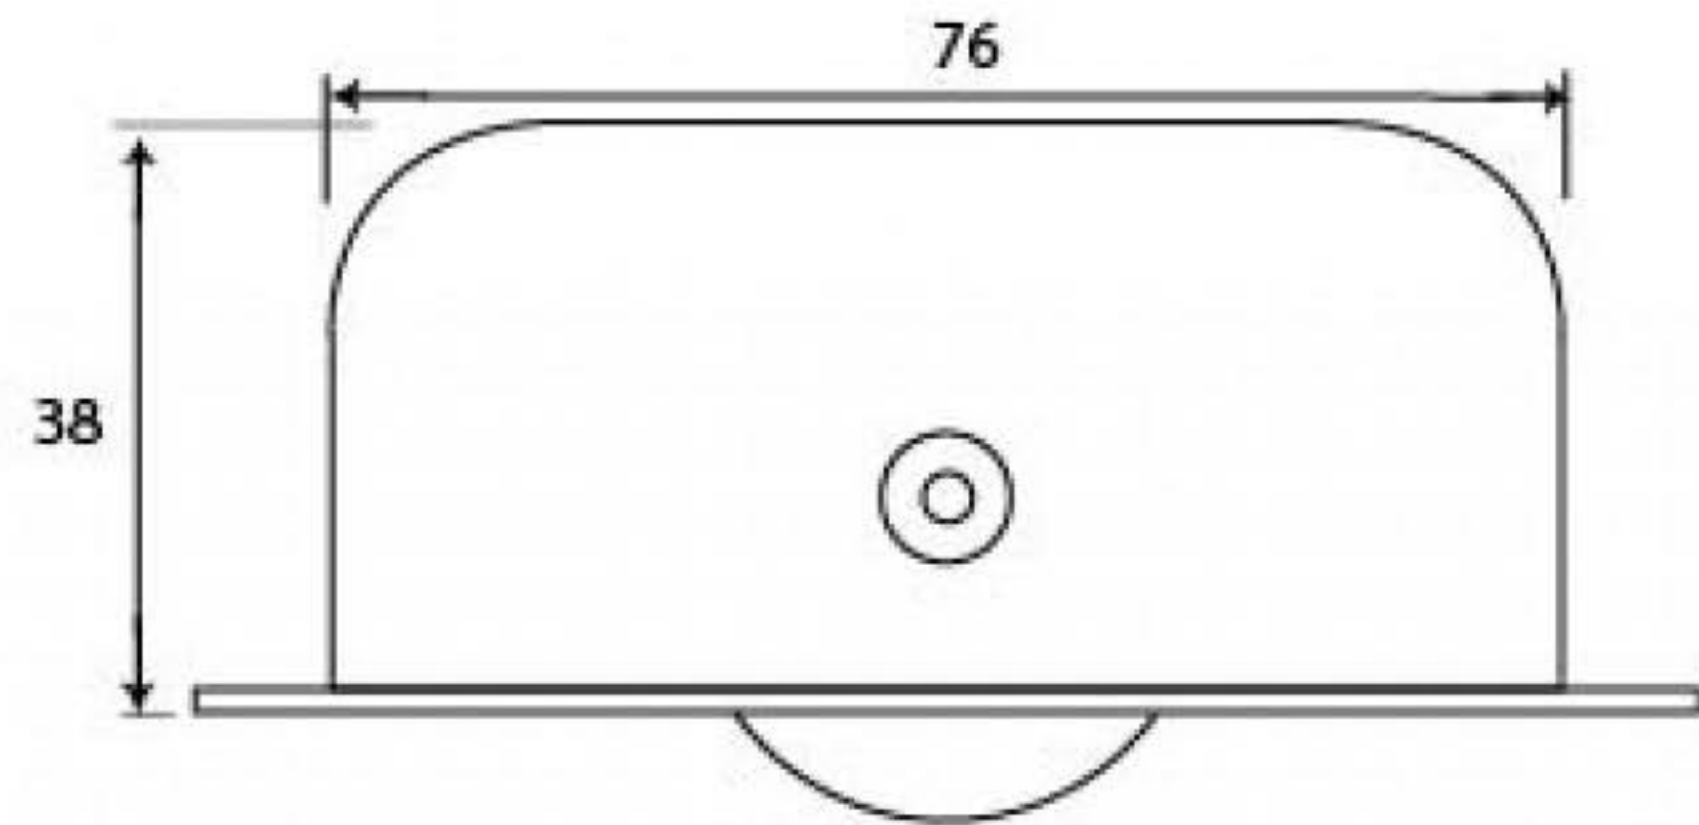

PRODUCT CODE 92134

HANDFORGED
TRADITIONAL
IRONMONGERY

Due to the hand crafted nature of our products all measurements are approximate and should be used as a guide only