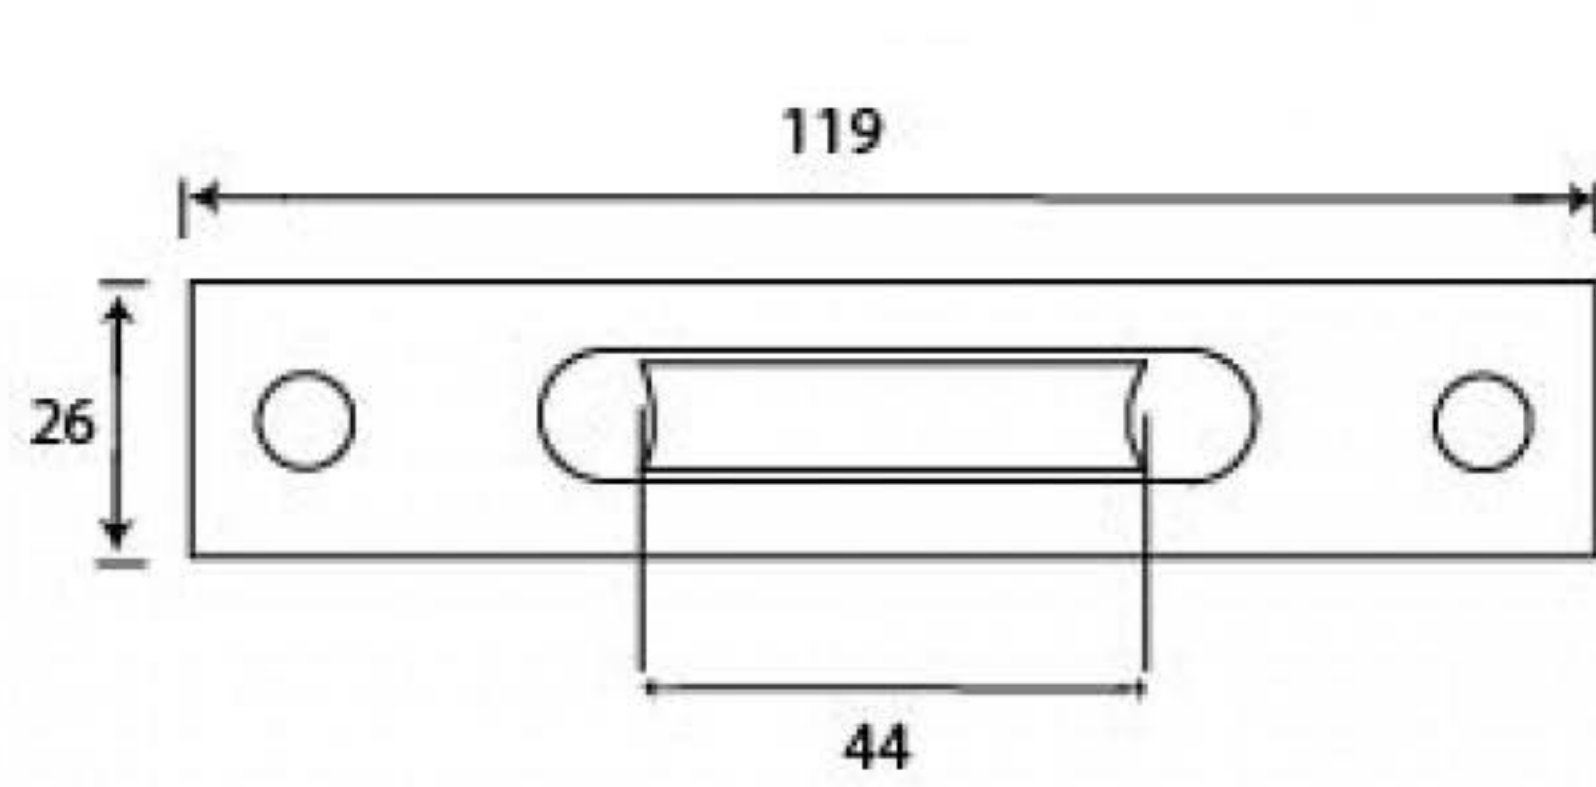

PRODUCT CODE 92134

HANDFORGED
TRADITIONAL
IRONMONGERY

Due to the hand crafted nature of our products all measurements are approximate and should be used as a guide only