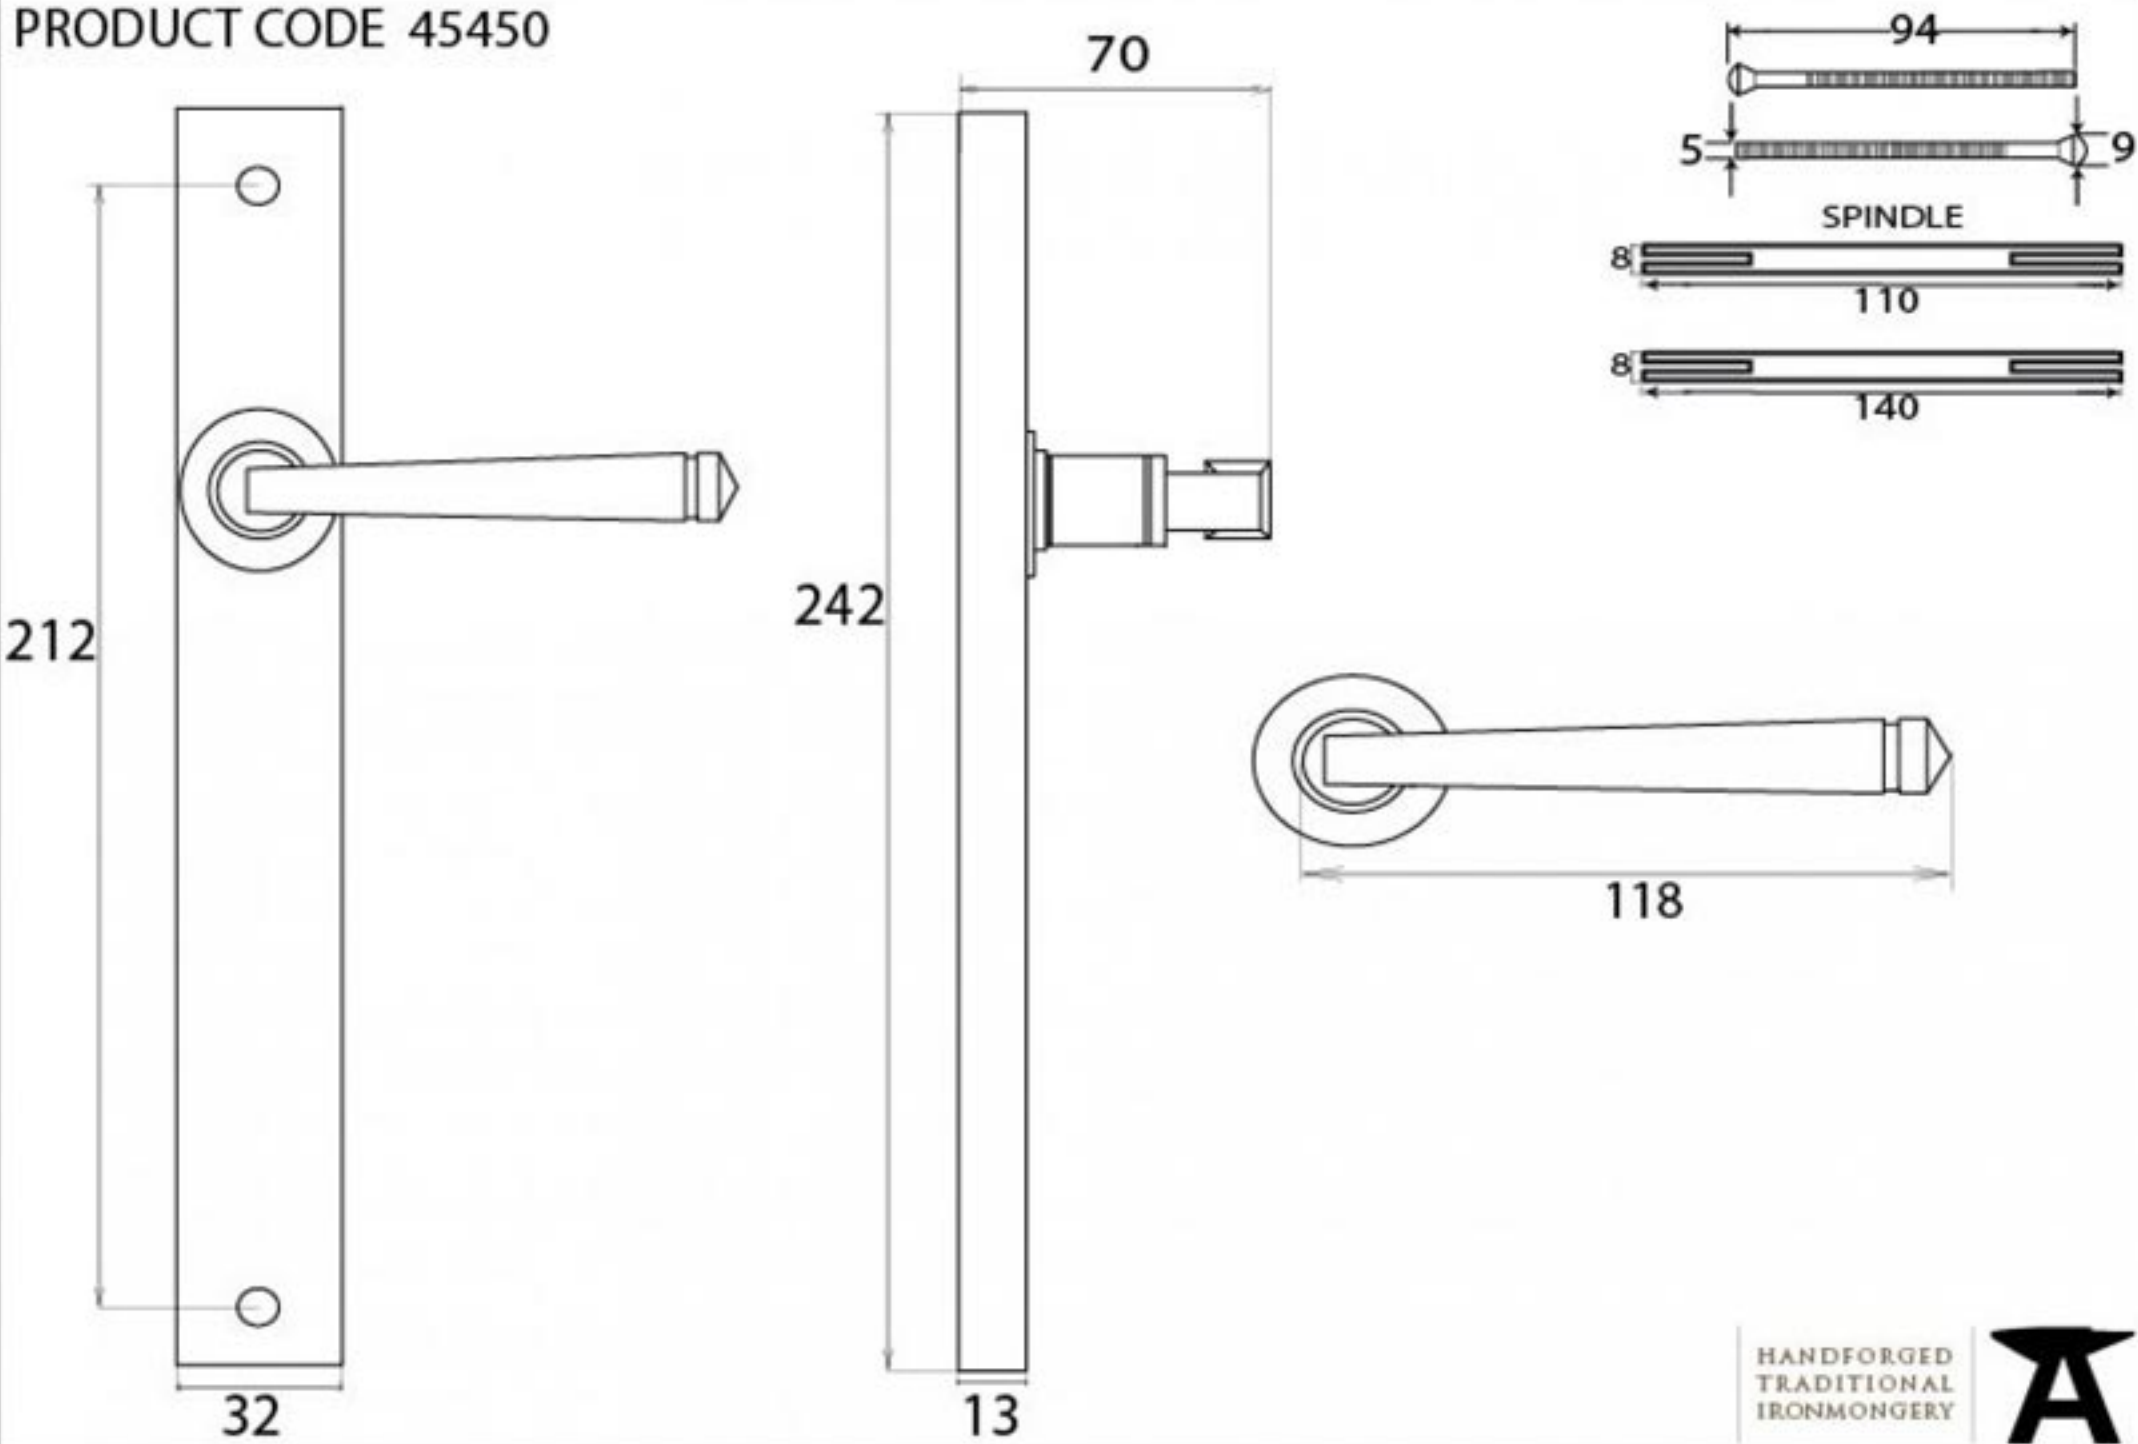

PRODUCT CODE 45450

HANDFORGED
TRADITIONAL
IRONMONGERY

Due to the hand crafted nature of our products all measurements are approximate and should be used as a guide only