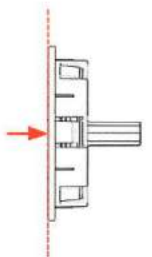

**NEW** FLUSH HANDLE  
LOCK SETS

FOR SLIDING PRIVACY DOORS

**NEW PATENTED SYSTEM**

- Quick and easy installation
- Self-adjustable with telescopic spindle
- No visible screw fixings
- Suitable for door thickness 35-52mm
- Modern contemporary design
- Featuring a Solid Brass Bolt

Self-adjusts to the door thickness during installation

No projection of thumbturn or release

**Available Finishes**

- |                |                 |              |              |                |             |             |            |
|----------------|-----------------|--------------|--------------|----------------|-------------|-------------|------------|
| <b>PB</b>      | <b>PC</b>       | <b>SC</b>    | <b>SN</b>    | <b>AT</b>      | <b>SB</b>   | <b>MB</b>   | <b>BLK</b> |
| Polished Brass | Polished Chrome | Satin Chrome | Satin Nickel | Antique Finish | Satin Brass | Matt Bronze | Matt Black |