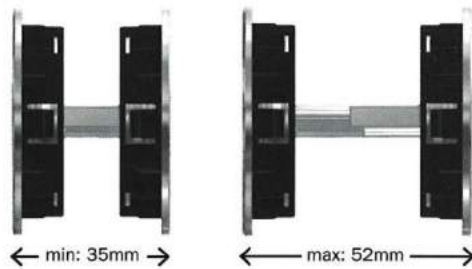

**NEW** FLUSH HANDLE  
LOCK SETS

FOR SLIDING PRIVACY DOORS

**NEW PATENTED SYSTEM**

- Quick and easy installation
- Self-adjustable with telescopic spindle
- No visible screw fixings
- Suitable for door thickness 35-52mm
- Modern contemporary design
- Featuring a Solid Brass Bolt

Self-adjusts to the door thickness during installation

No projection of thumbturn or release

**Available Finishes**

- |                |                 |              |              |                |             |             |            |
|----------------|-----------------|--------------|--------------|----------------|-------------|-------------|------------|
| <b>PB</b>      | <b>PC</b>       | <b>SC</b>    | <b>SN</b>    | <b>AT</b>      | <b>SB</b>   | <b>MB</b>   | <b>BLK</b> |
| Polished Brass | Polished Chrome | Satin Chrome | Satin Nickel | Antique Finish | Satin Brass | Matt Bronze | Matt Black |