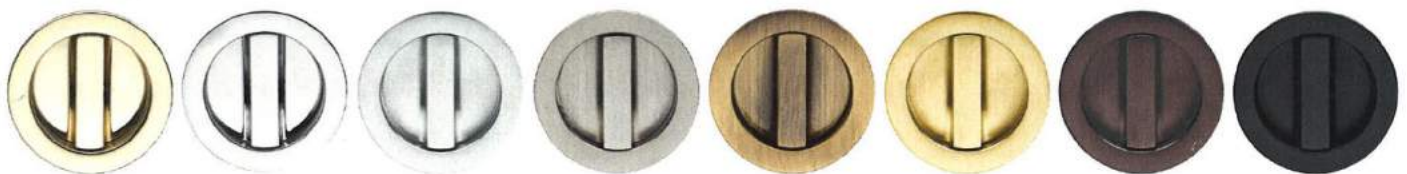

**NEW** FLUSH HANDLE  
LOCK SETS

FOR SLIDING PRIVACY DOORS

**NEW PATENTED SYSTEM**

- Quick and easy installation
- Self-adjustable with telescopic spindle
- No visible screw fixings
- Suitable for door thickness 35-52mm
- Modern contemporary design
- Featuring a Solid Brass Bolt

Self-adjusts to the door thickness during installation

No projection of thumbturn or release

**Available Finishes**

- |                |                 |              |              |                |             |             |            |
|----------------|-----------------|--------------|--------------|----------------|-------------|-------------|------------|
| <b>PB</b>      | <b>PC</b>       | <b>SC</b>    | <b>SN</b>    | <b>AT</b>      | <b>SB</b>   | <b>MB</b>   | <b>BLK</b> |
| Polished Brass | Polished Chrome | Satin Chrome | Satin Nickel | Antique Finish | Satin Brass | Matt Bronze | Matt Black |