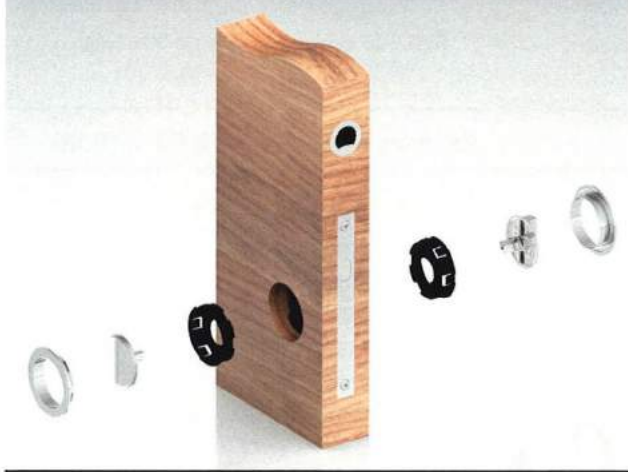

**NEW** FLUSH HANDLE  
LOCK SETS

FOR SLIDING PRIVACY DOORS

**NEW PATENTED SYSTEM**

- Quick and easy installation
- Self-adjustable with telescopic spindle
- No visible screw fixings
- Suitable for door thickness 35-52mm
- Modern contemporary design
- Featuring a Solid Brass Bolt

Self-adjusts to the door thickness during installation

No projection of thumbturn or release

**Available Finishes**

- |                |                 |              |              |                |             |             |            |
|----------------|-----------------|--------------|--------------|----------------|-------------|-------------|------------|
| <b>PB</b>      | <b>PC</b>       | <b>SC</b>    | <b>SN</b>    | <b>AT</b>      | <b>SB</b>   | <b>MB</b>   | <b>BLK</b> |
| Polished Brass | Polished Chrome | Satin Chrome | Satin Nickel | Antique Finish | Satin Brass | Matt Bronze | Matt Black |