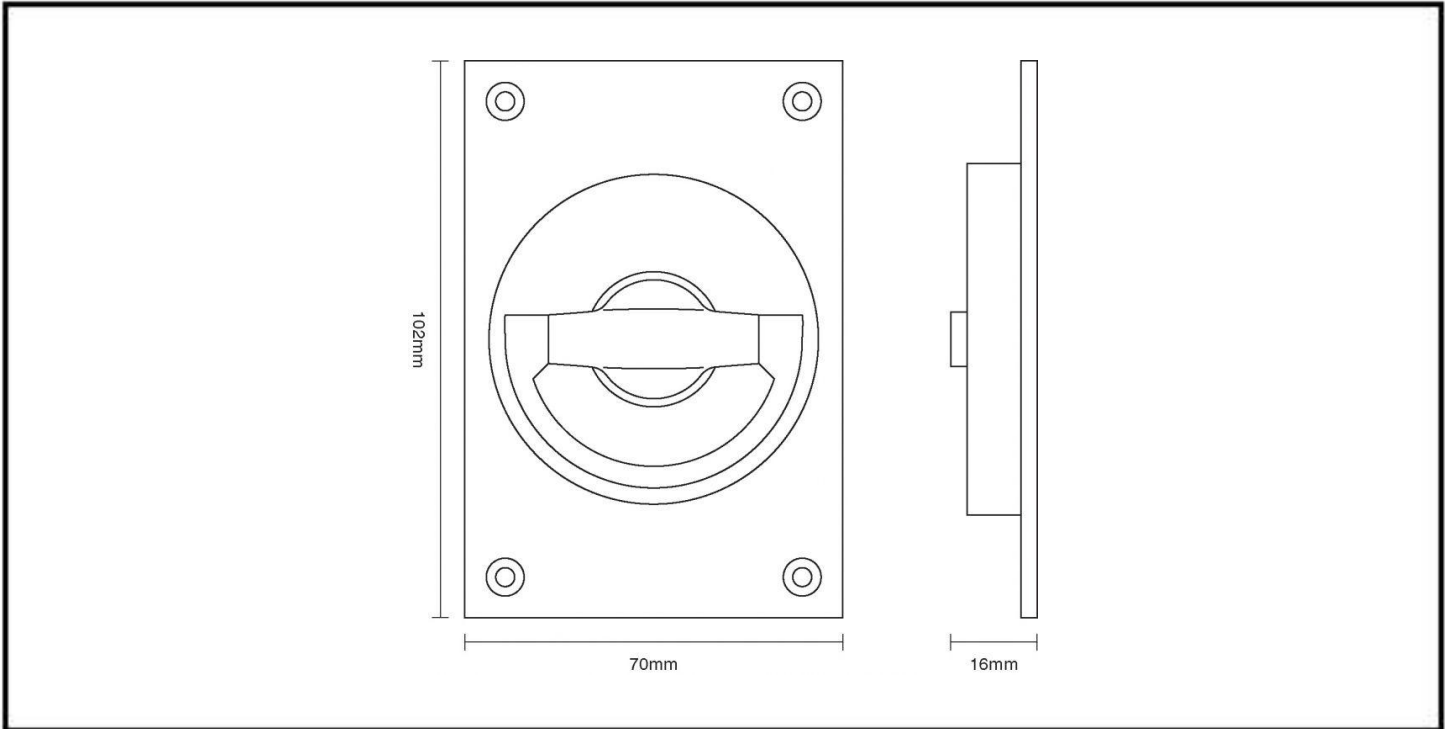

CROFT

Long Lasting Tradition

SPECIFICATION SHEET - PRODUCT CODE **1804A**

PRODUCT

Flush Latch Handle 1804A

Please note that illustration sizes are approximations

Finishes:

PB PBUL AB AGD AN