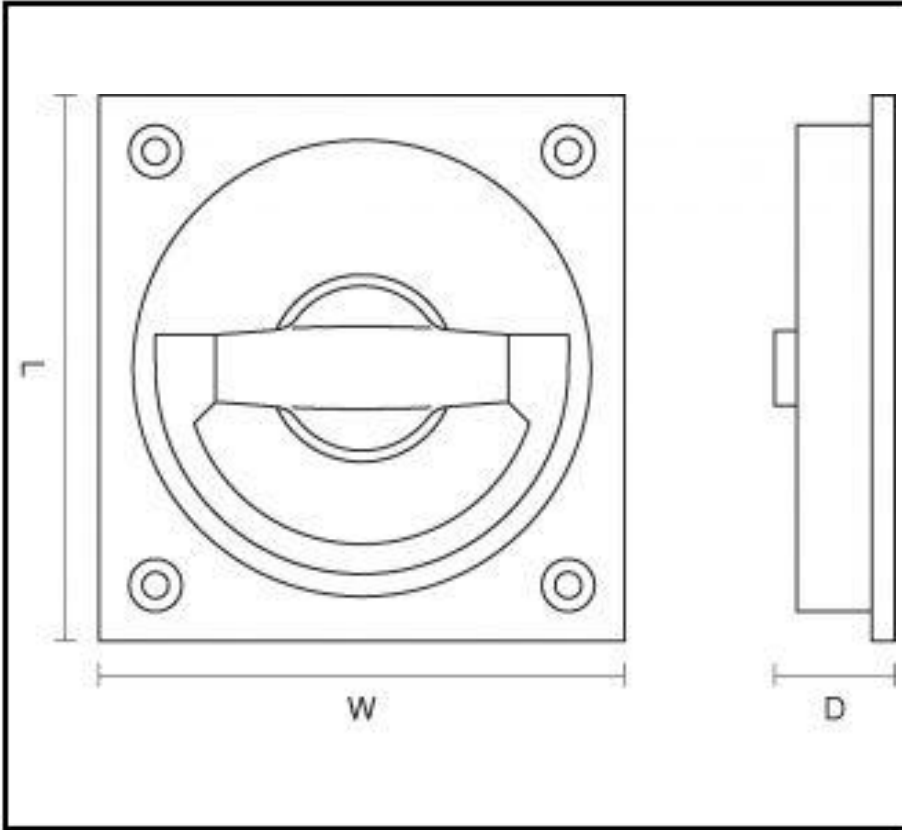

CROFT

Long Lasting Tradition

SPECIFICATION SHEET - PRODUCT CODE **1805**

PRODUCT

Flush Ring handle 1805

Dimensions: Other sizes available are below:

Sizes:	L	W	H	D	P	C
65 x 65mm	65	65				
75 x 75mm	75	75				
90 x 90mm	90	90				

Please note that illustration sizes are approximations

Finishes:

AGD AB AN CP DBMA

DAB DAN DORB IBMA ORB

PRL PB PBUL PG PGUL

PN RBMA SB SBUL SCP

SNP TB MB