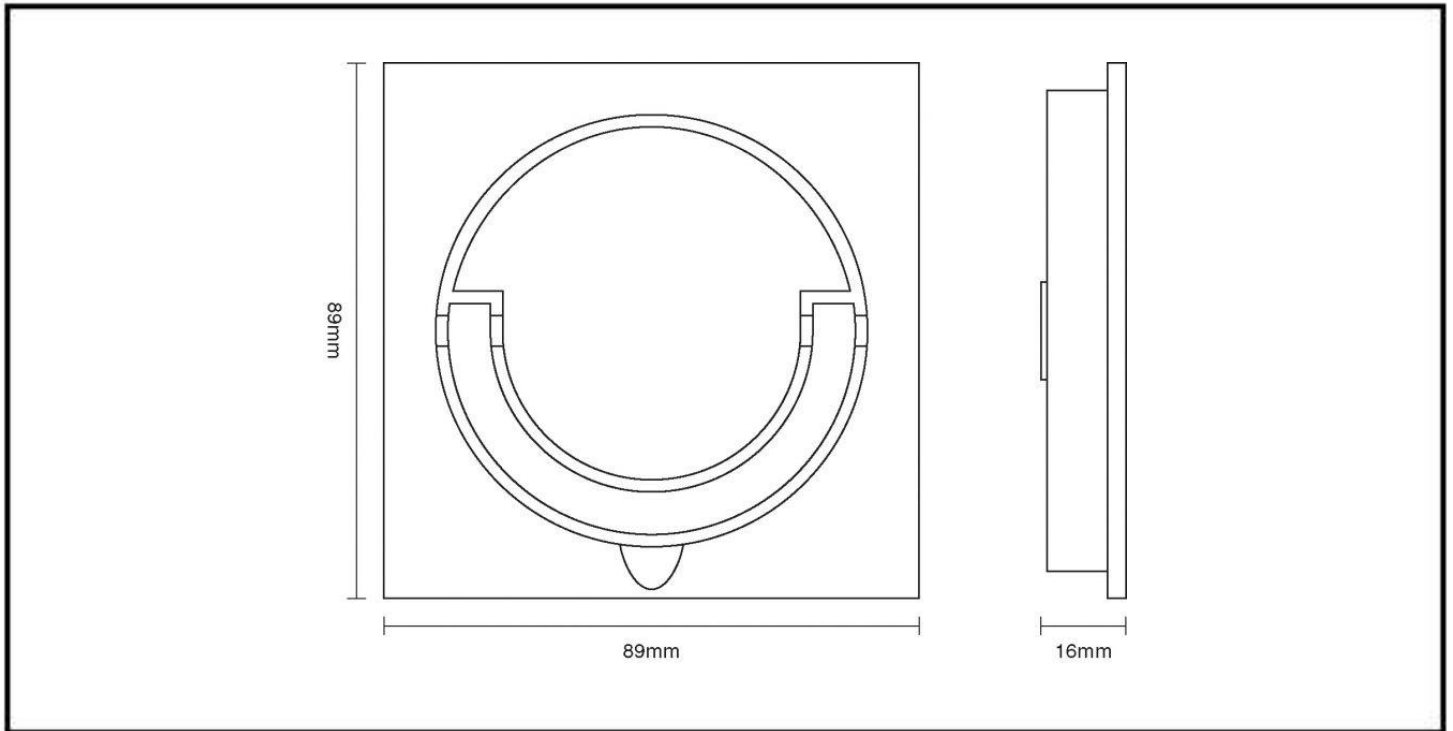

CROFT

Long Lasting Tradition

SPECIFICATION SHEET - PRODUCT CODE **1813**

PRODUCT

Squash Court Handle Fixed 1813

Please note that illustration sizes are approximations

Finishes: