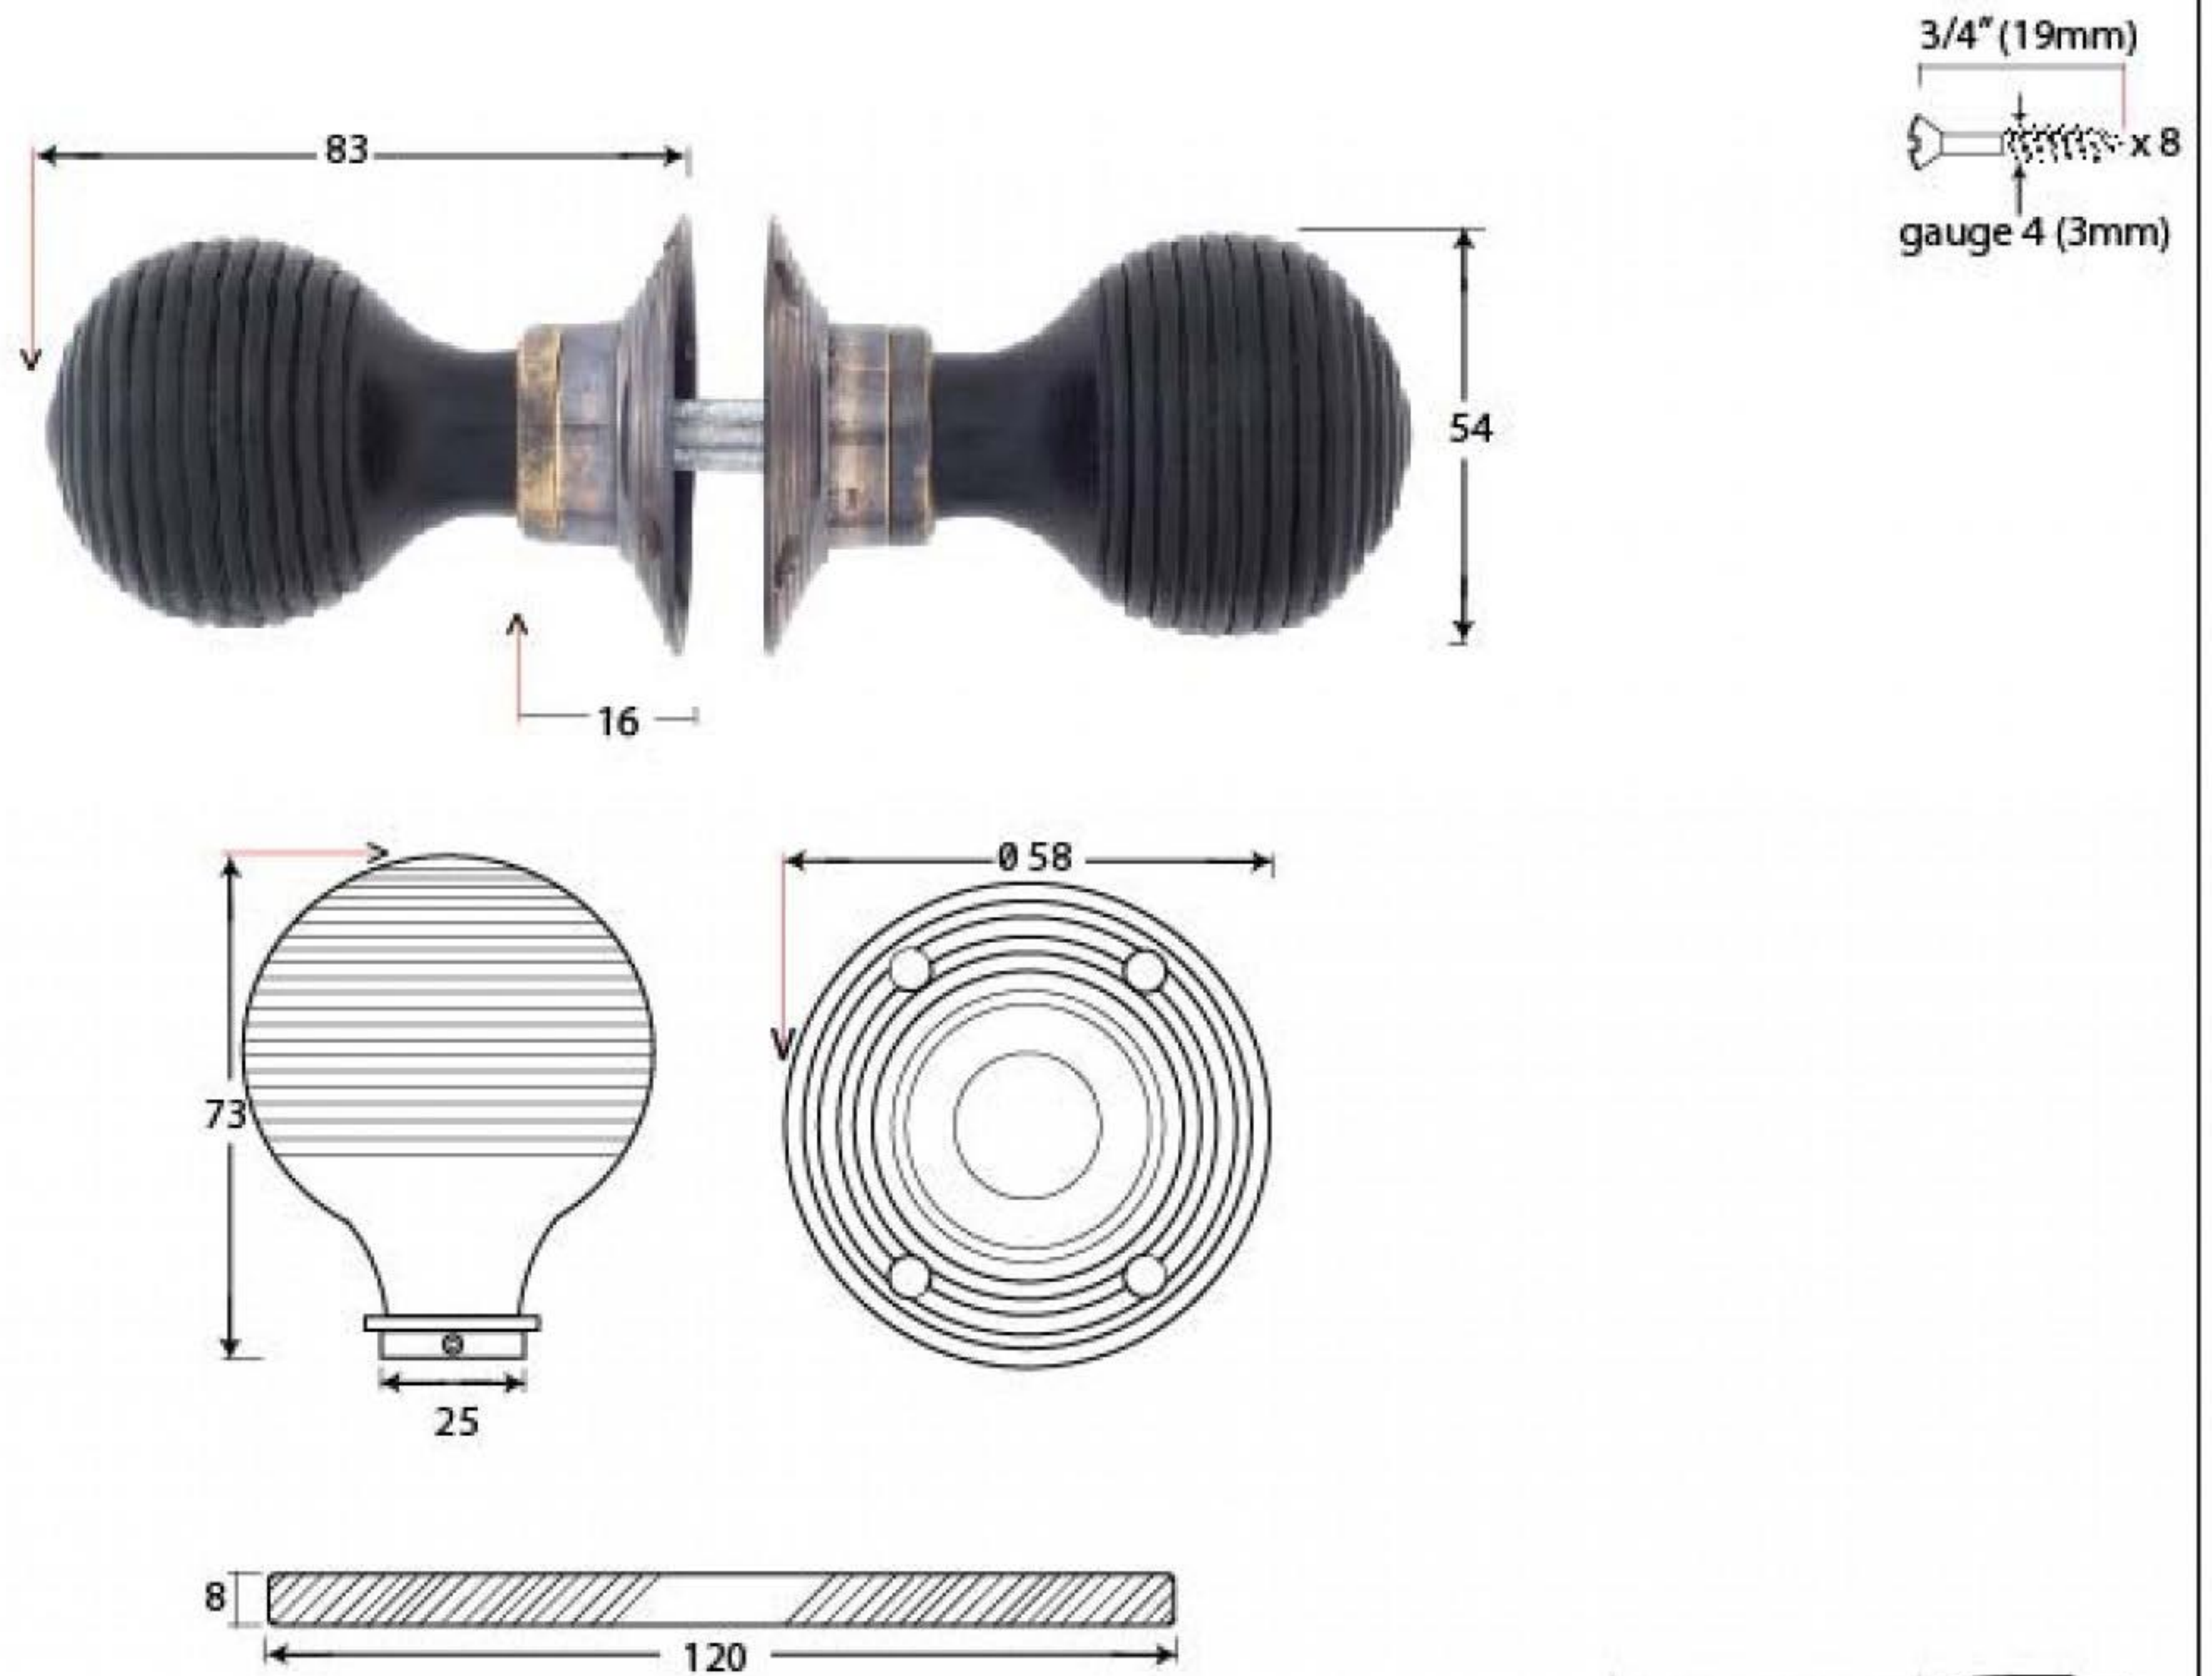

PRODUCT CODE 83574

HANDFORGED  
TRADITIONAL  
IRONMONGERY

Due to the hand crafted nature of our products all measurements are approximate and should be used as a guide only