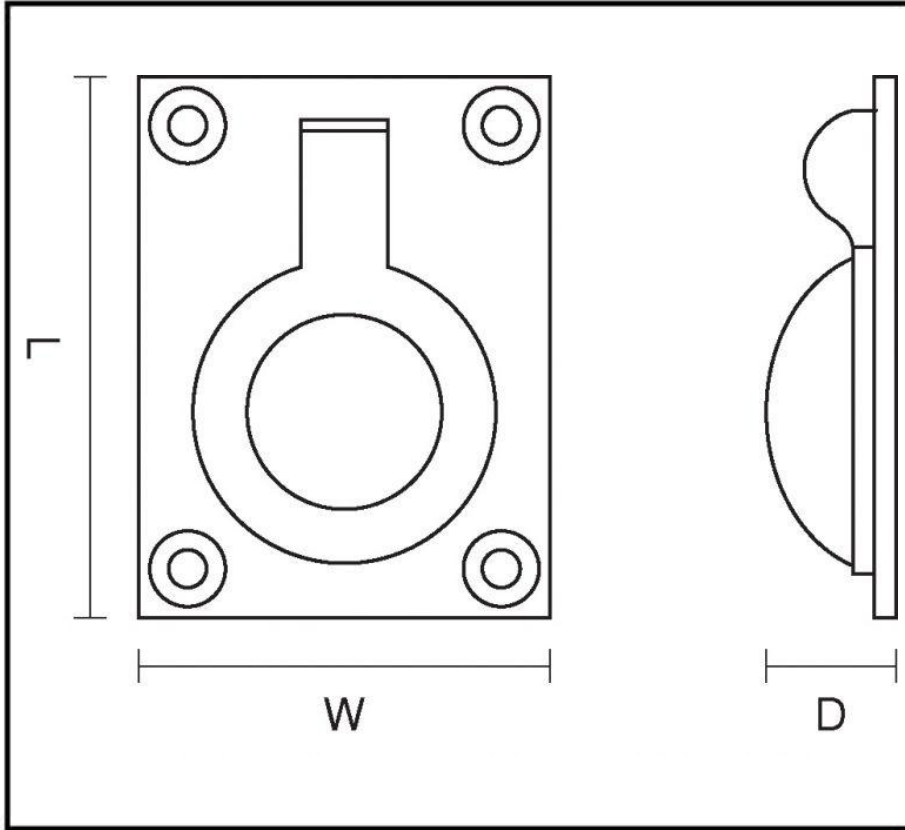

CROFT

Long Lasting Tradition

SPECIFICATION SHEET - PRODUCT CODE **1050**

PRODUCT

Flush Ring1050

Dimensions: Other sizes available are below:

Sizes:	L	W	H	D	P	C
1 1/2" x 1 1/8"	38	29	0	10	0	0
2" x 1.5"	50	38	0	12	0	0
2.5" x 2"	64	50	0	17	0	0
3" x 2.25"						

Please note that illustration sizes are approximations

Finishes: