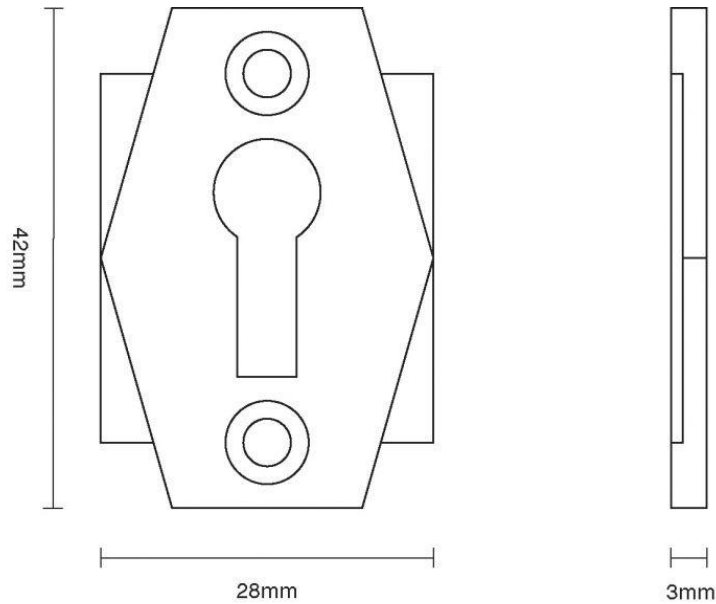

# CROFT

Long Lasting Tradition

SPECIFICATION SHEET - PRODUCT CODE 7008

## PRODUCT

**Art Deco Escutcheon 7008**

Please note that illustration sizes are approximations