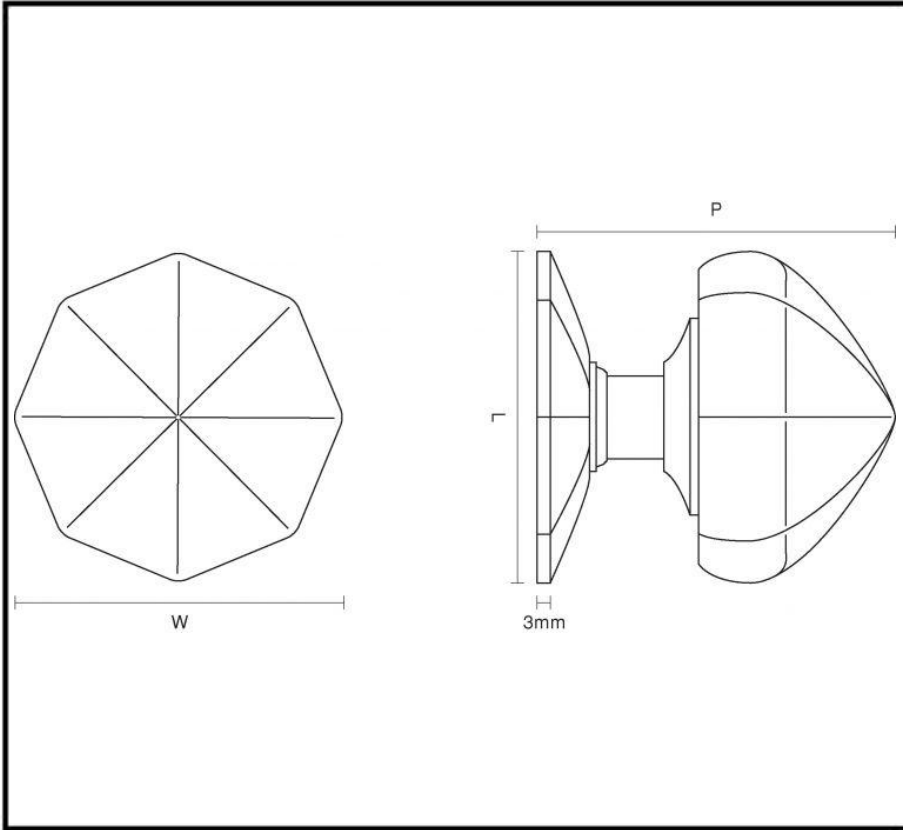

CROFT

Long Lasting Tradition

SPECIFICATION SHEET - PRODUCT CODE **1751C**

PRODUCT

**Octagonal Centre Door Knob
1751C**

Dimensions: Other sizes available are below:

Sizes:	L	W	H	D	P	C
64mm (2 1/2")	61	61	0	0	80	0
76mm (3")	76	76	0	0	84	0

Please note that illustration sizes are approximations

Finishes:

PB PBUL AB AGD AN

CP DAB DAN DORB IBMA

ORB PN PRL SB SBUL

SCP SNP PG PGUL RBMA

TB MB