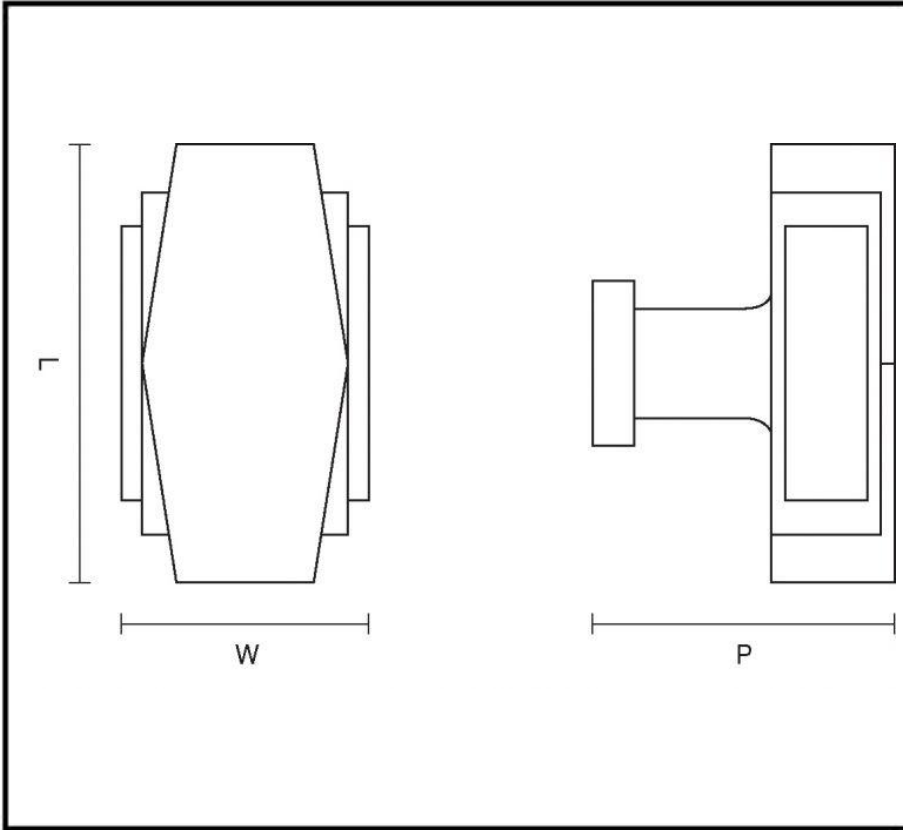

CROFT

Long Lasting Tradition

SPECIFICATION SHEET - PRODUCT CODE **7006**

PRODUCT

**Art Deco Cupboard Knob
7006**

Dimensions: Other sizes available are below:

Sizes:	L	W	H	D	P	C
32mm	32	18			23	
38mm	38	23			30	

Please note that illustration sizes are approximations

Finishes: